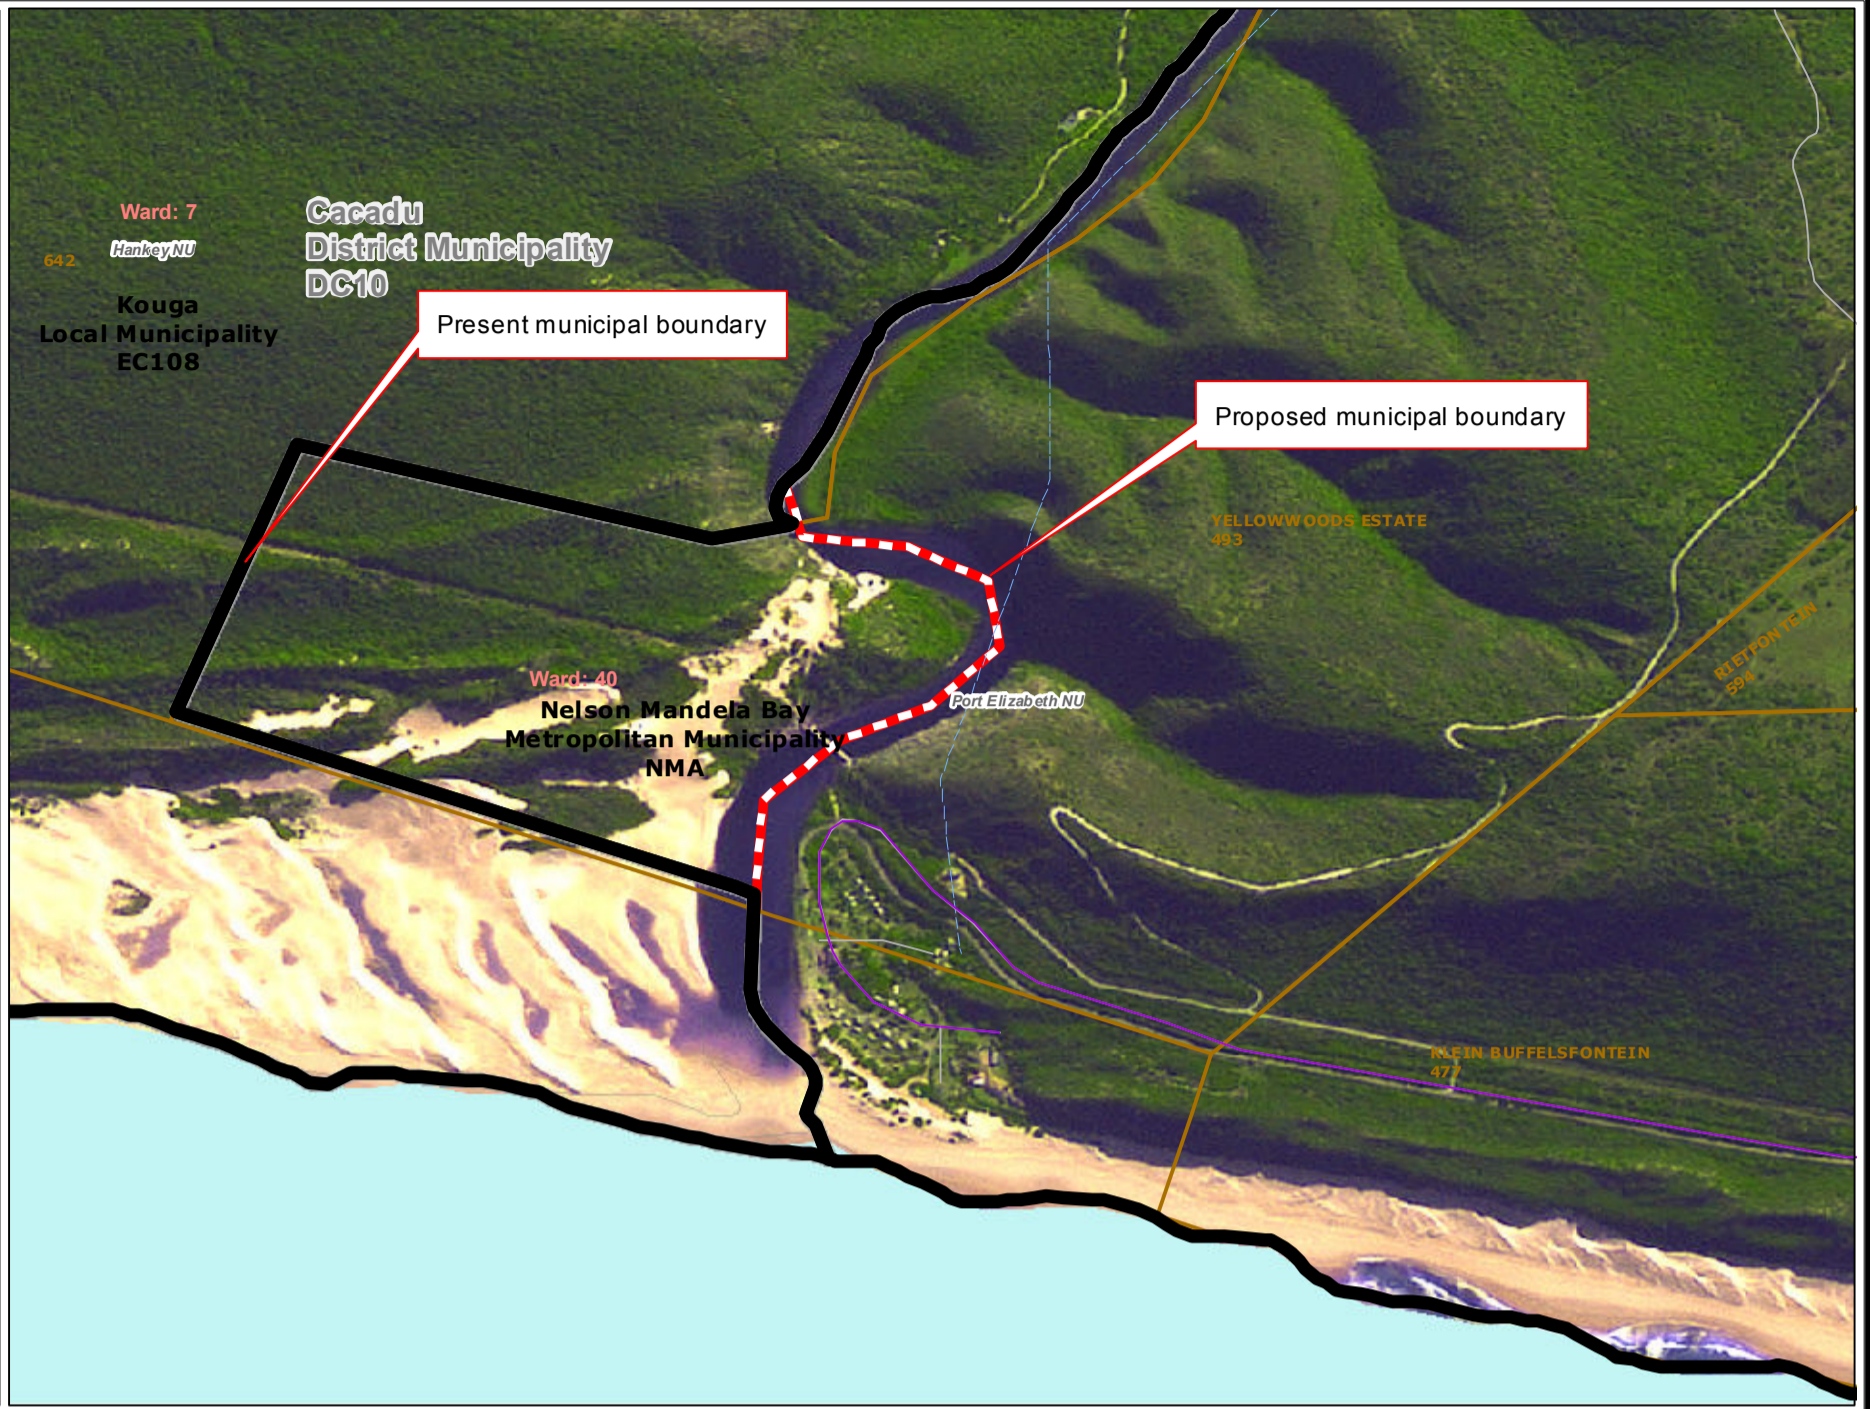

**Redetermination
of
municipal
boundaries**

MAP NUMBER
DEM2467

DATE
November 2012

- Legend**
- District Municipalities
 - Local / Metro Municipalities
 - Proposed boundary change
 - Traditional Council Areas
 - Wards
 - Sub Place
 - Parent Farms
 - Dams
 - National Roads
 - Main Roads
 - Secondary Roads
 - Streets
 - Railways
 - Rivers
 - Towns
 - Schools
 - Health Facilities
 - Police Stations
 - Airports

**SECTION 26
DESCRIPTION:**

Proposed redetermination of the municipal boundaries of Nelson Mandela Bay Metropolitan Municipality (NMA), Kouga Local Municipality (EC108), and Cacadu District Municipality (DC10), by excluding a portion of the Farm Yellowwoods Estate 493 from the municipal area of Nelson Mandela Bay Metropolitan Municipality (NMA), and by including it into the municipal areas of Kouga Local Municipality (EC108) and Cacadu District Municipality (DC10)