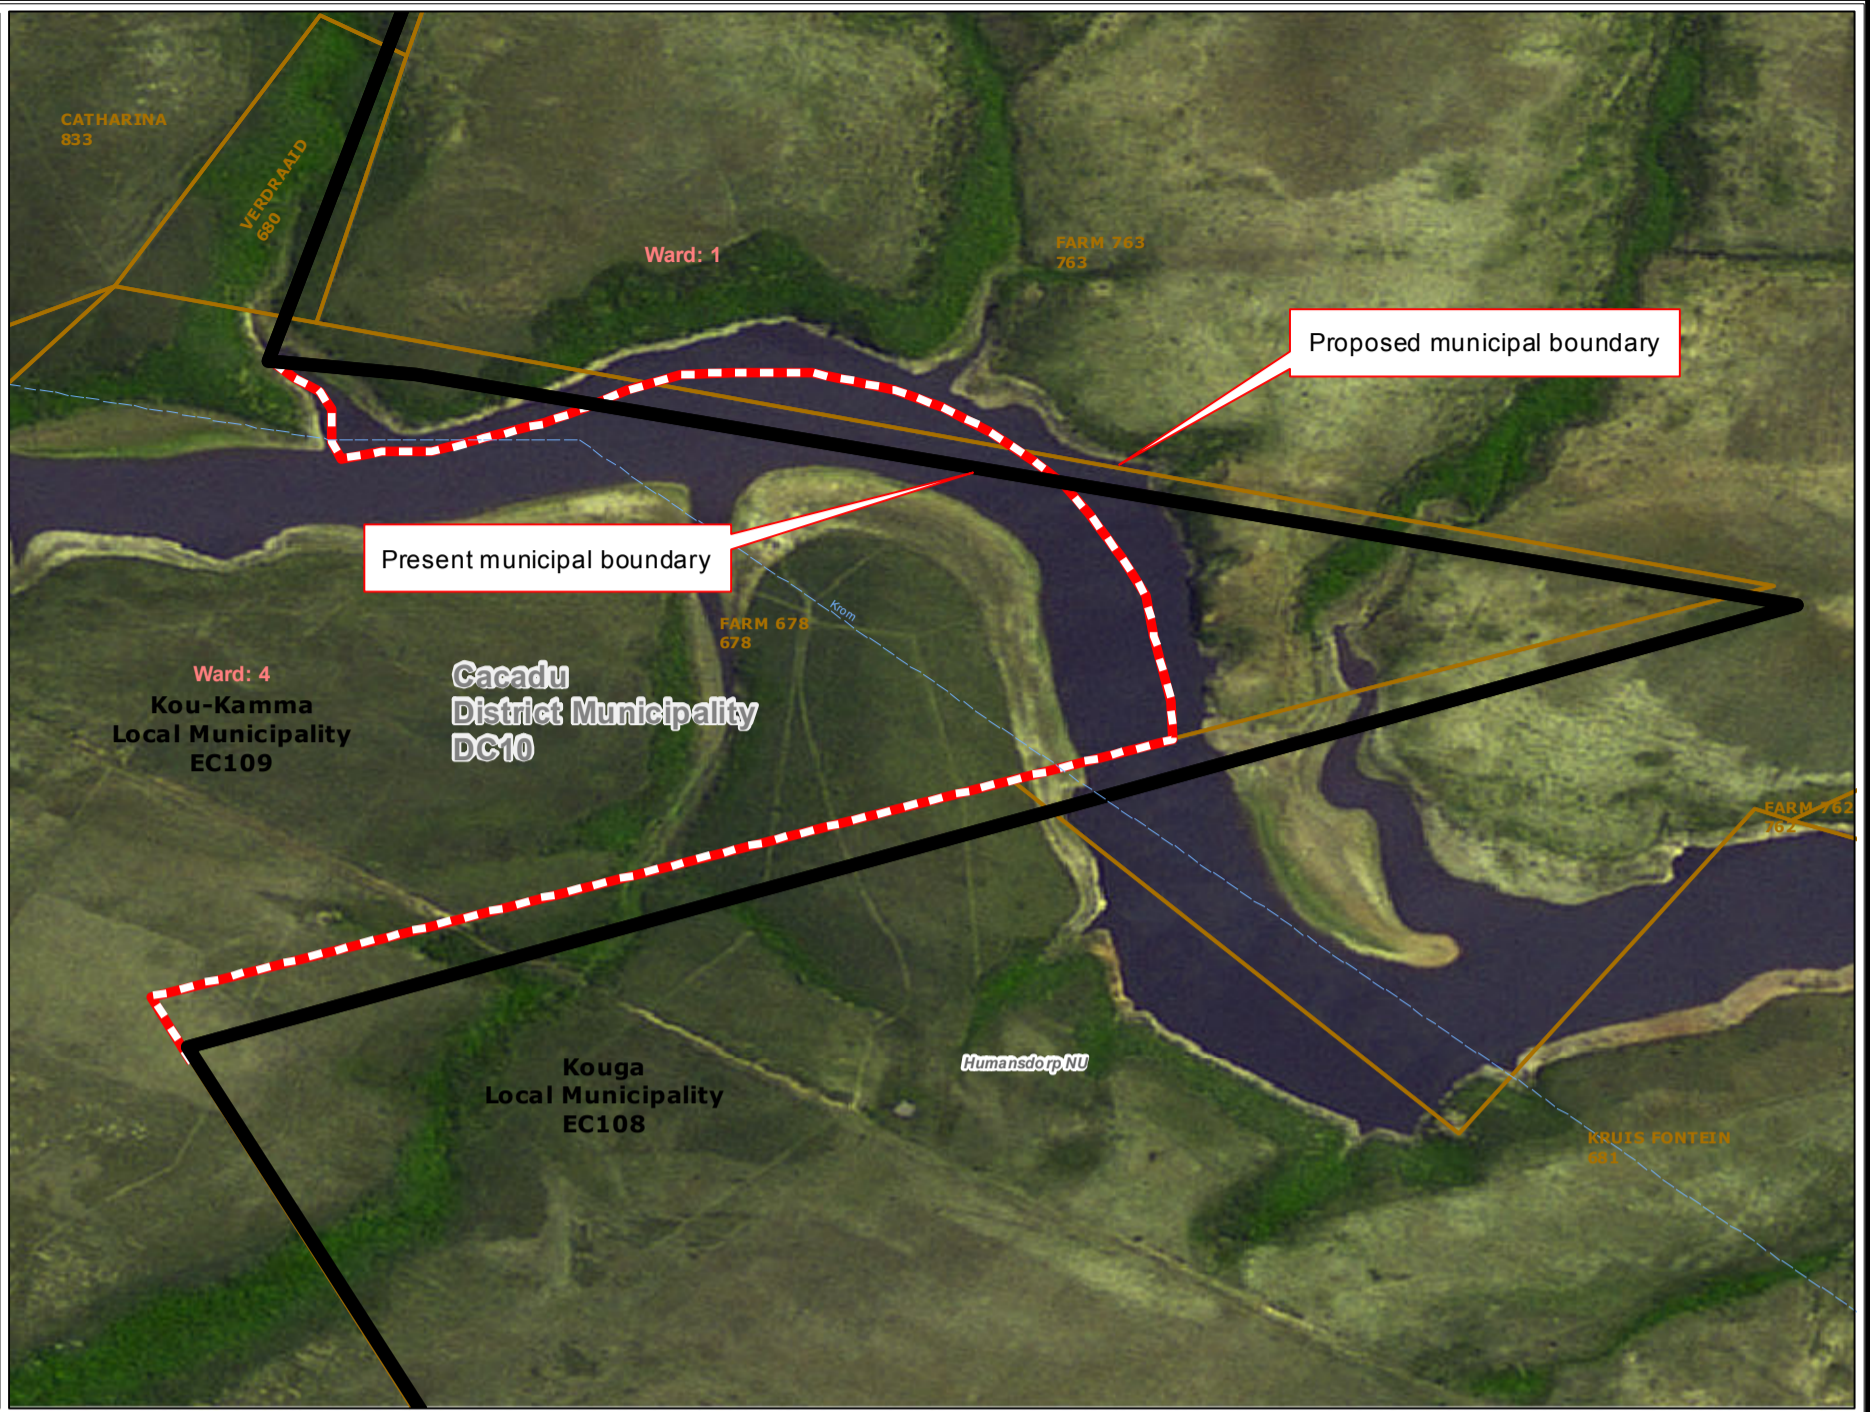

Redetermination of municipal boundaries

MAP NUMBER
DEM2472

DATE
November 2012

- Legend**
- District Municipalities
 - Local / Metro Municipalities
 - Proposed boundary change
 - Traditional Council Areas
 - Wards
 - Sub Place
 - Parent Farms
 - Dams
 - National Roads
 - Main Roads
 - Secondary Roads
 - Streets
 - Railways
 - Rivers
 - Towns
 - Schools
 - Health Facilities
 - Police Stations
 - Airports

SECTION 26 DESCRIPTION:

Proposed redetermination of the municipal boundaries of the Kou-Kamma Local Municipality (EC109) and Kouga Local Municipality (EC108), by excluding portions of the Farm 678 from the municipal area of Kou-Kamma Local Municipality (EC109), and by including it into the municipal area of Kouga Local Municipality (EC108), and by excluding portions of the Farm 763 from the municipal area of Kouga Local Municipality (EC108), and by including it into the municipal area of Kou-Kamma Local Municipality (EC109)