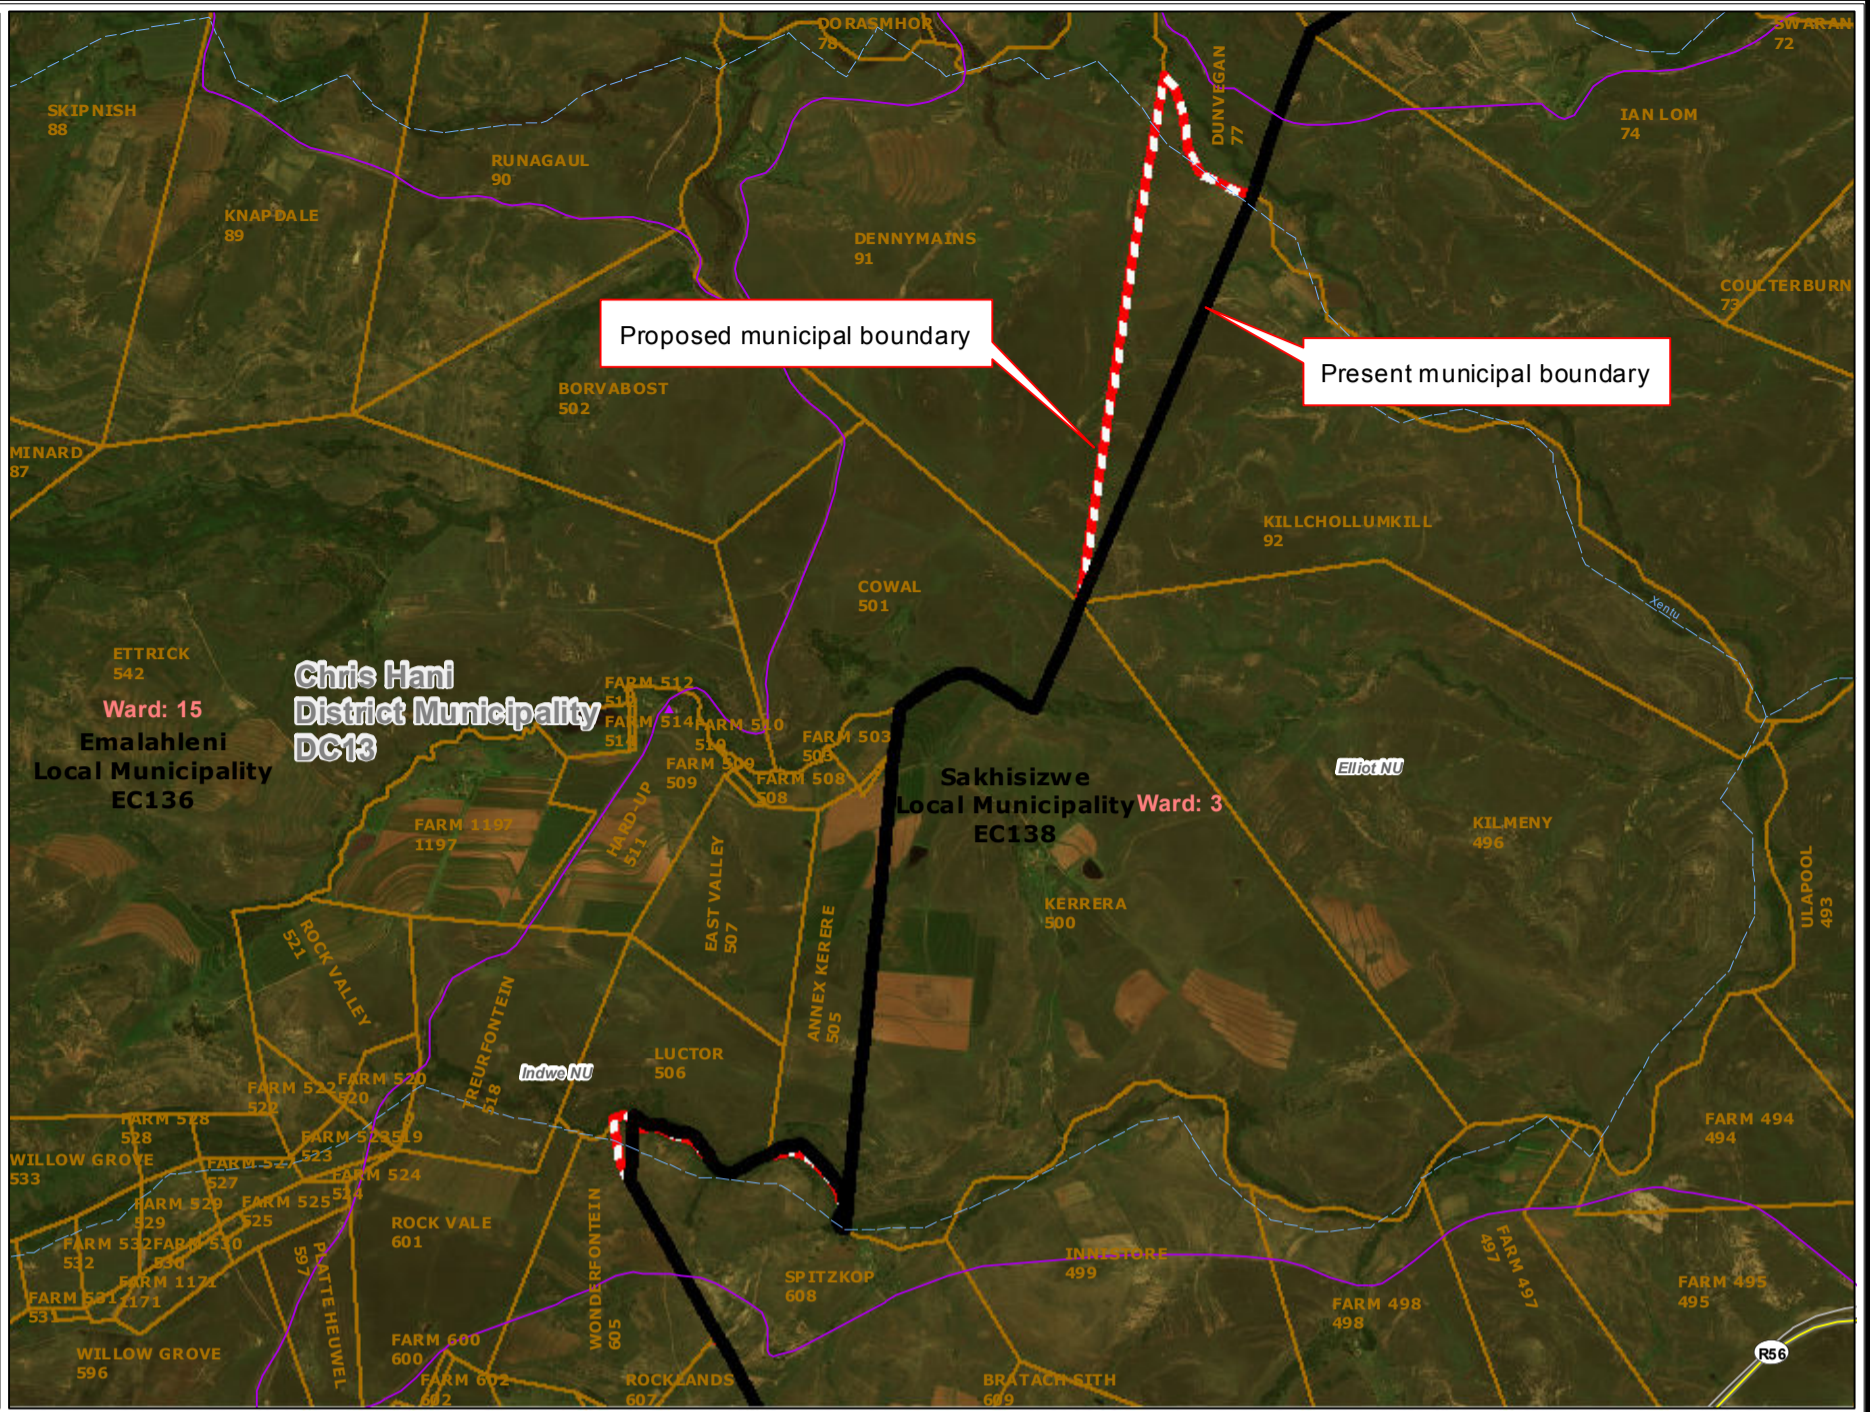

### Redetermination of municipal boundaries

MAP NUMBER  
**DEM2491**

DATE  
**November 2012**

- Legend**
- District Municipalities
  - Local / Metro Municipalities
  - Proposed boundary change
  - Traditional Council Areas
  - Wards
  - Sub Place
  - Parent Farms
  - Dams
  - National Roads
  - Main Roads
  - Secondary Roads
  - Streets
  - Railways
  - Rivers
  - Towns
  - Schools
  - Health Facilities
  - Police Stations
  - Airports

### SECTION 26 DESCRIPTION:

Proposed redetermination of the municipal boundaries of Emalahleni Local Municipality (EC136) and Sakhisizwe Local Municipality (EC138), by excluding a portion of Farms Killchollumkill 92, Spitzkop 608, Denny mains 91, Dunvegan 77 Wonderfontein 605 from the municipal area of Emalahleni Local Municipality (EC136), and by including them into the municipal area of Sakhisizwe Local Municipality (EC138)