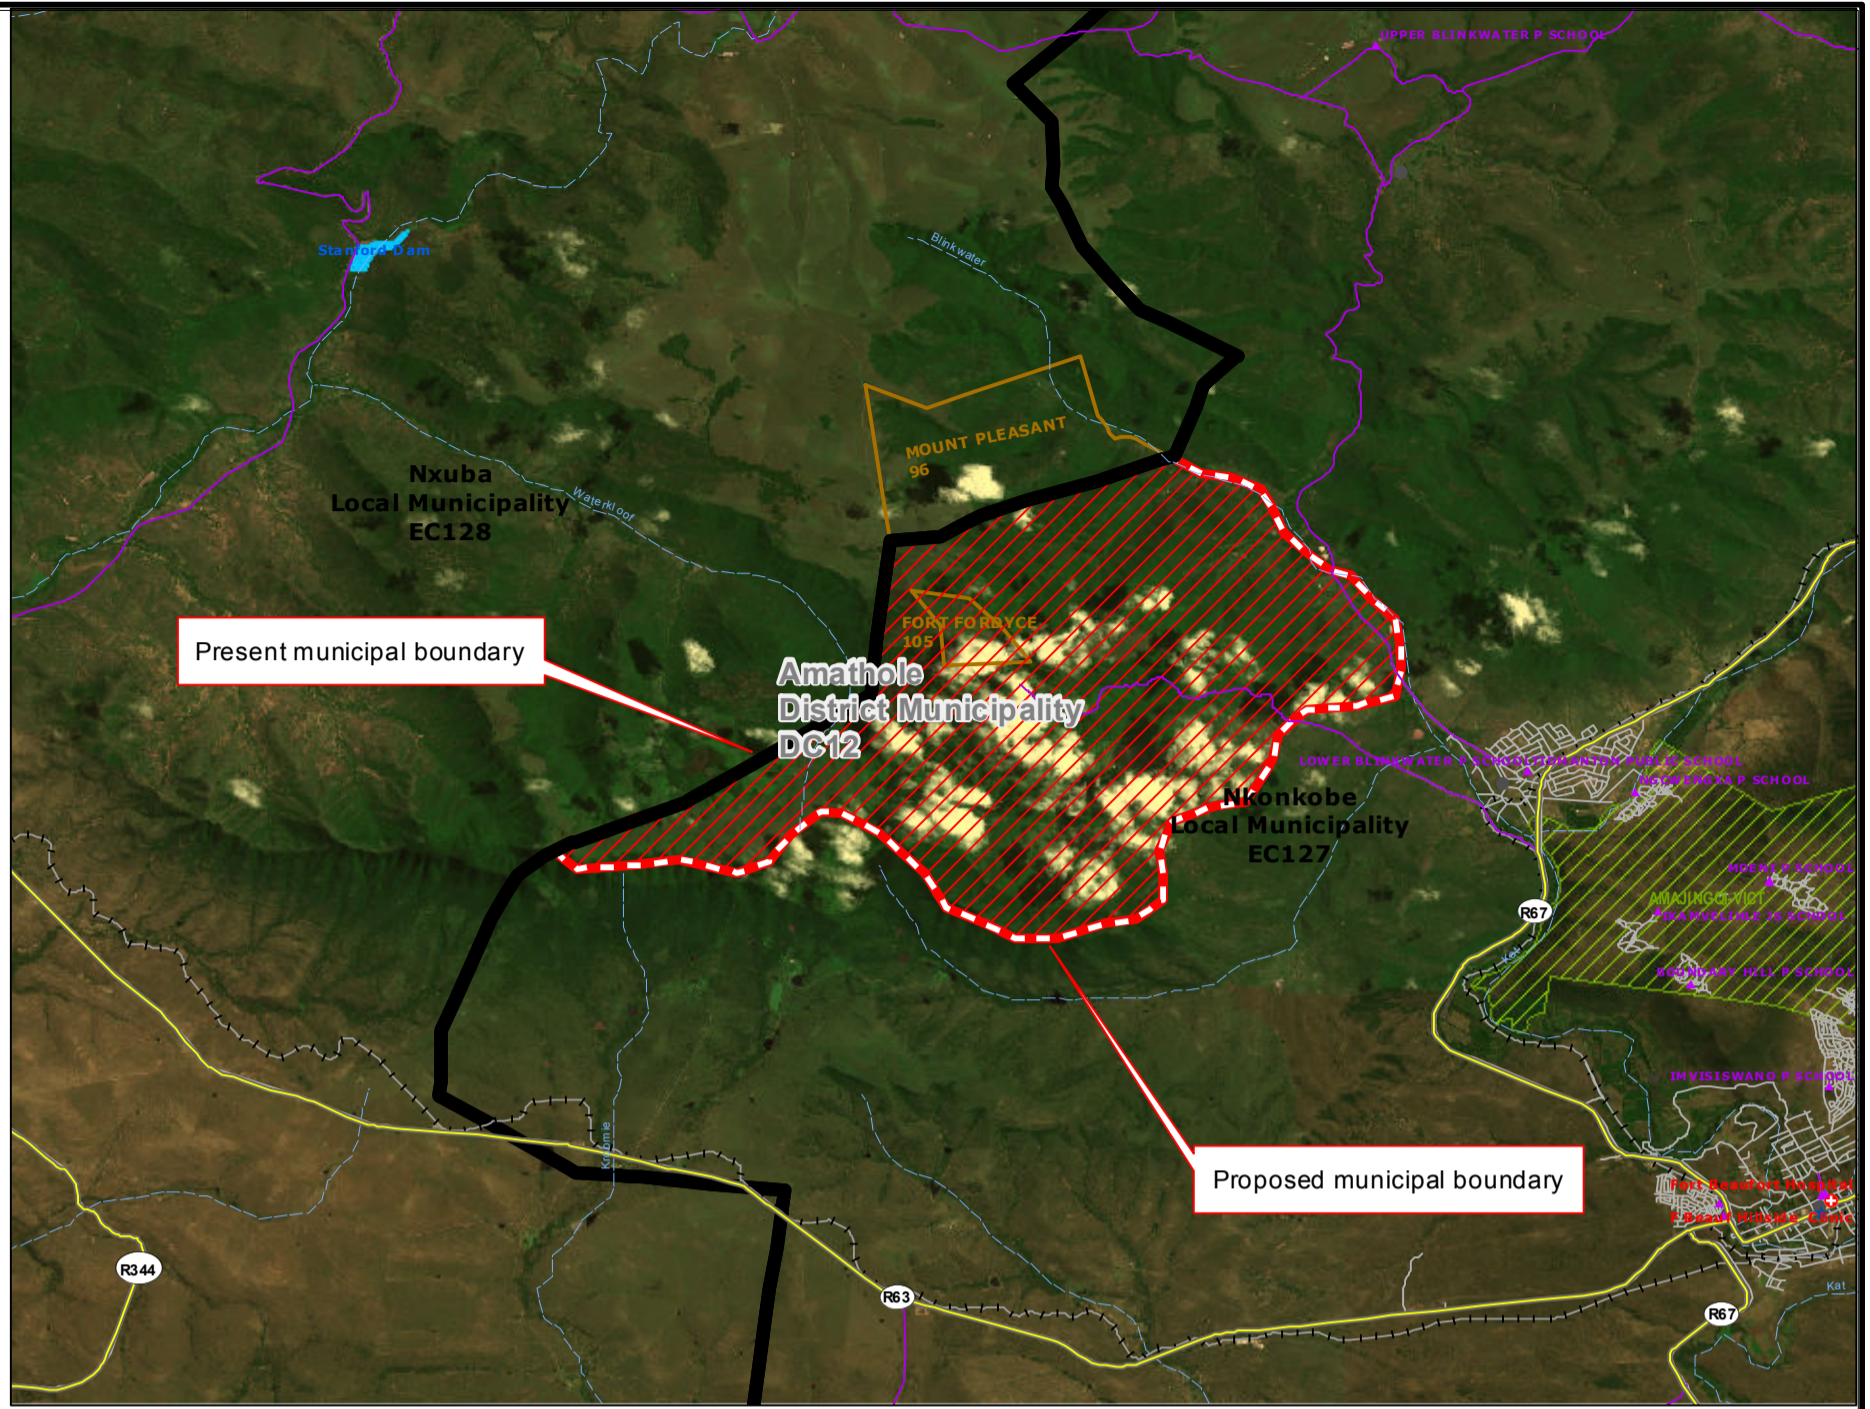

# Redetermination of municipal boundaries

MAP NUMBER  
**DEM4105**

DATE  
**November 2012**

- Legend**
- District Municipalities
  - Local / Metro Municipalities
  - Proposed boundary change
  - Traditional Council Areas
  - Wards
  - Sub Place
  - Parent Farms
  - Dams
  - National Roads
  - Main Roads
  - Secondary Roads
  - Streets
  - Railways
  - Rivers
  - Towns
  - Schools
  - Health Facilities
  - Police Stations
  - Airports

## SECTION 26 DESCRIPTION

Proposed redetermination of the municipal boundaries of Nxuba Local Municipality (EC128) and Nkonkobe Local Municipality (EC127), by excluding the Farm Fort Fordyce from the municipal area of Nkonkobe Local Municipality (EC127), and by including it into the municipal area of Nxuba Local Municipality (EC128).

O  
V  
E  
R  
V  
I  
E  
W  
M  
A  
P