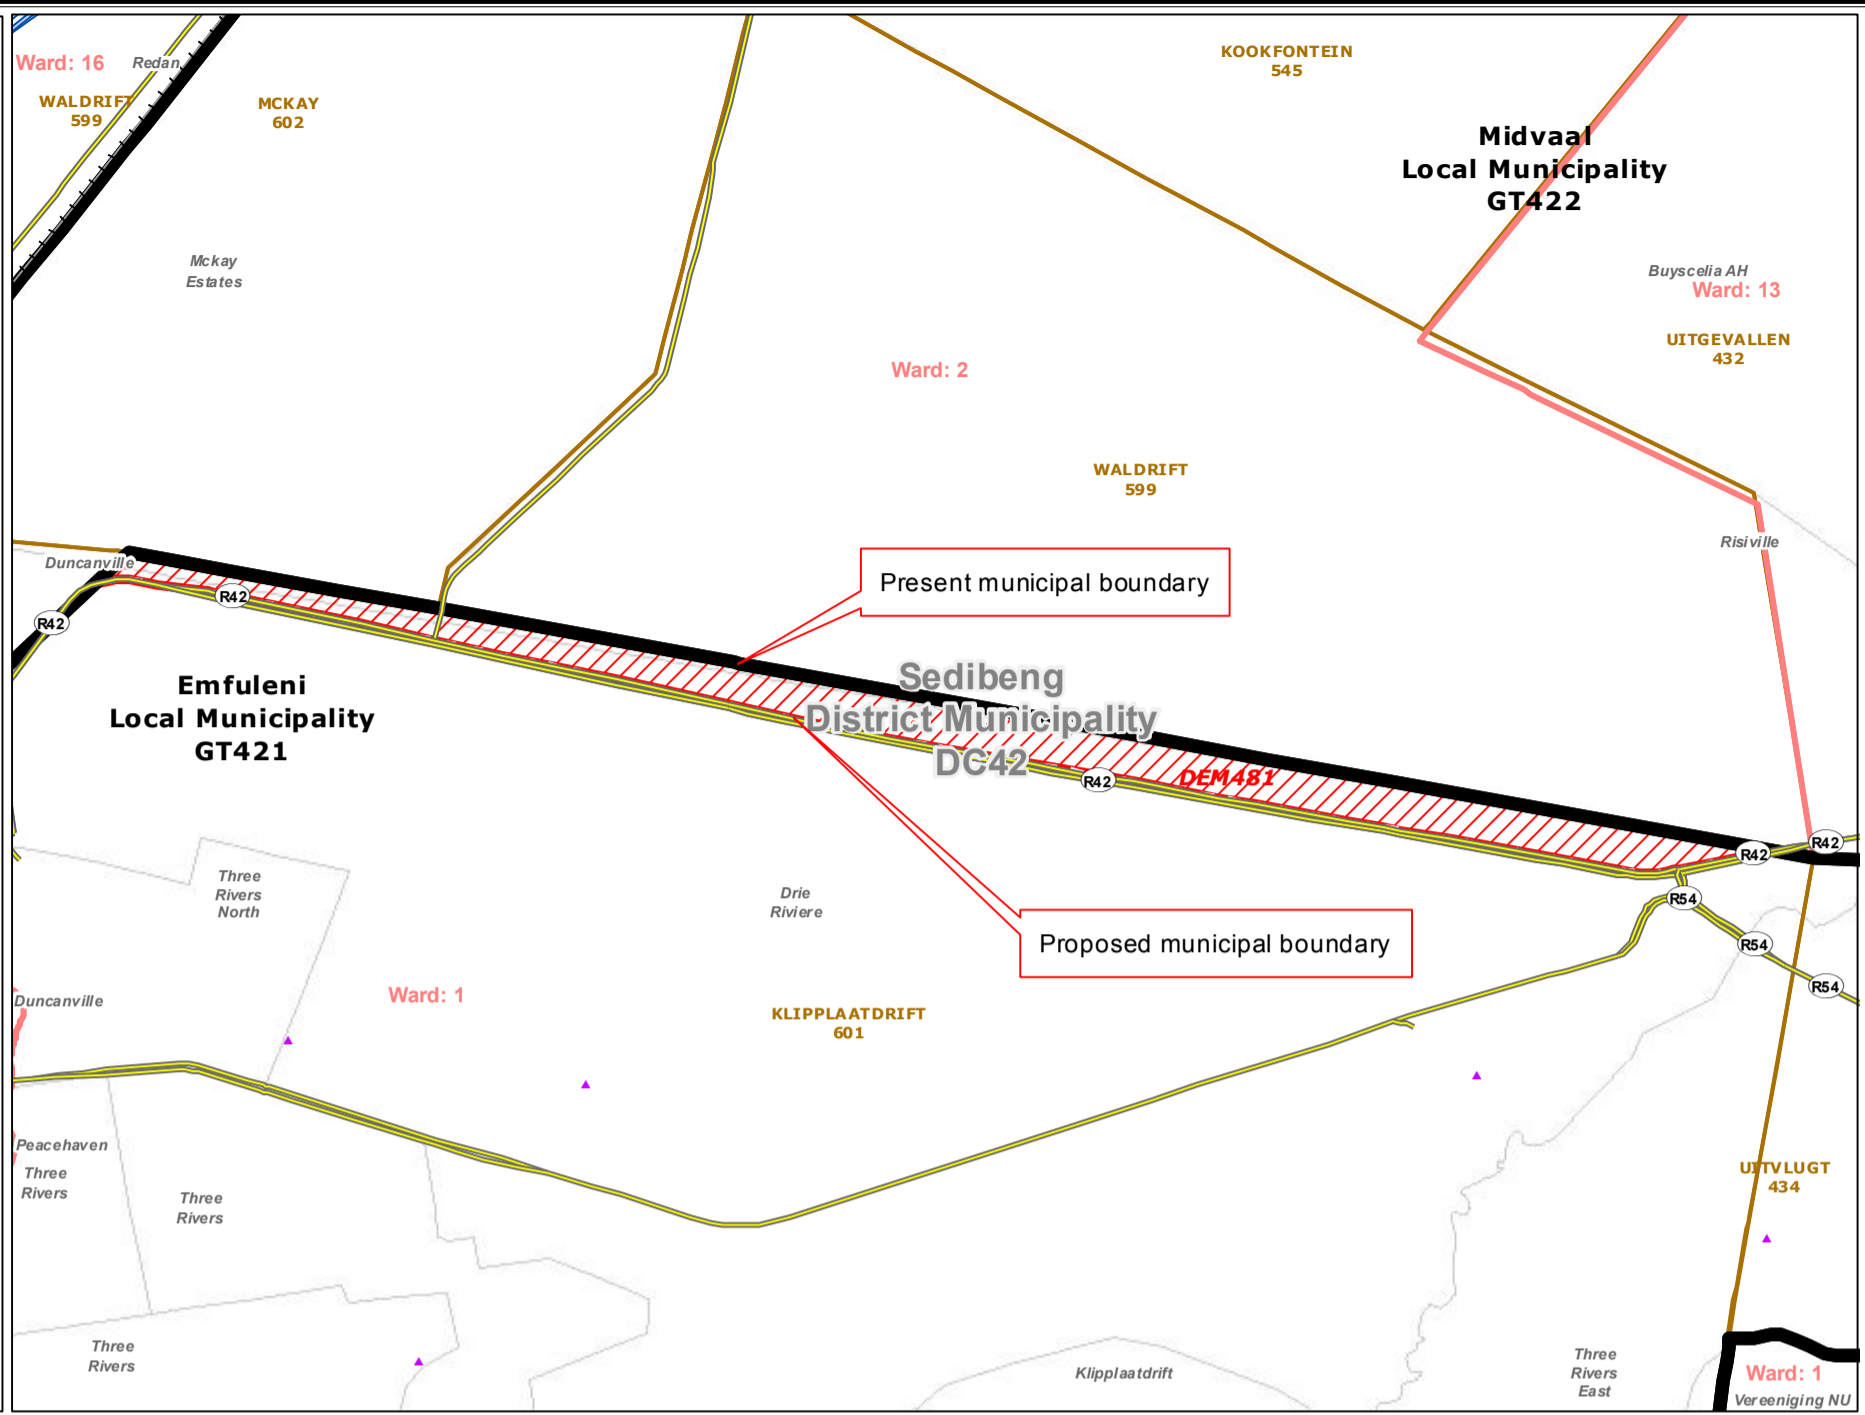

**Redetermination of municipal boundaries**

MAP NUMBER  
**DEM481**

DATE  
**February 2012**

- Legend**
- District Municipalities
  - Local / Metro Municipalities
  - Proposed boundary change
  - Traditional Council Areas
  - Wards
  - Sub Place
  - Parent Farms
  - Dams
  - National Roads
  - Main Roads
  - Secondary Roads
  - Streets
  - Railways
  - Rivers
  - Towns
  - Schools
  - Health Facilities
  - Police Stations
  - Airports

**PRE SECTION 26 DESCRIPTION:**

Proposed redetermination of the municipal boundaries of Emfuleni Local Municipality (GT421) and Midvaal Local Municipality (GT422), by excluding the area between the power lines and the northern edge of Blackwood Street (R42), from the municipal area of Emfuleni Local Municipality (GT421) and including it into the municipal area of Midvaal Local Municipality (GT422).