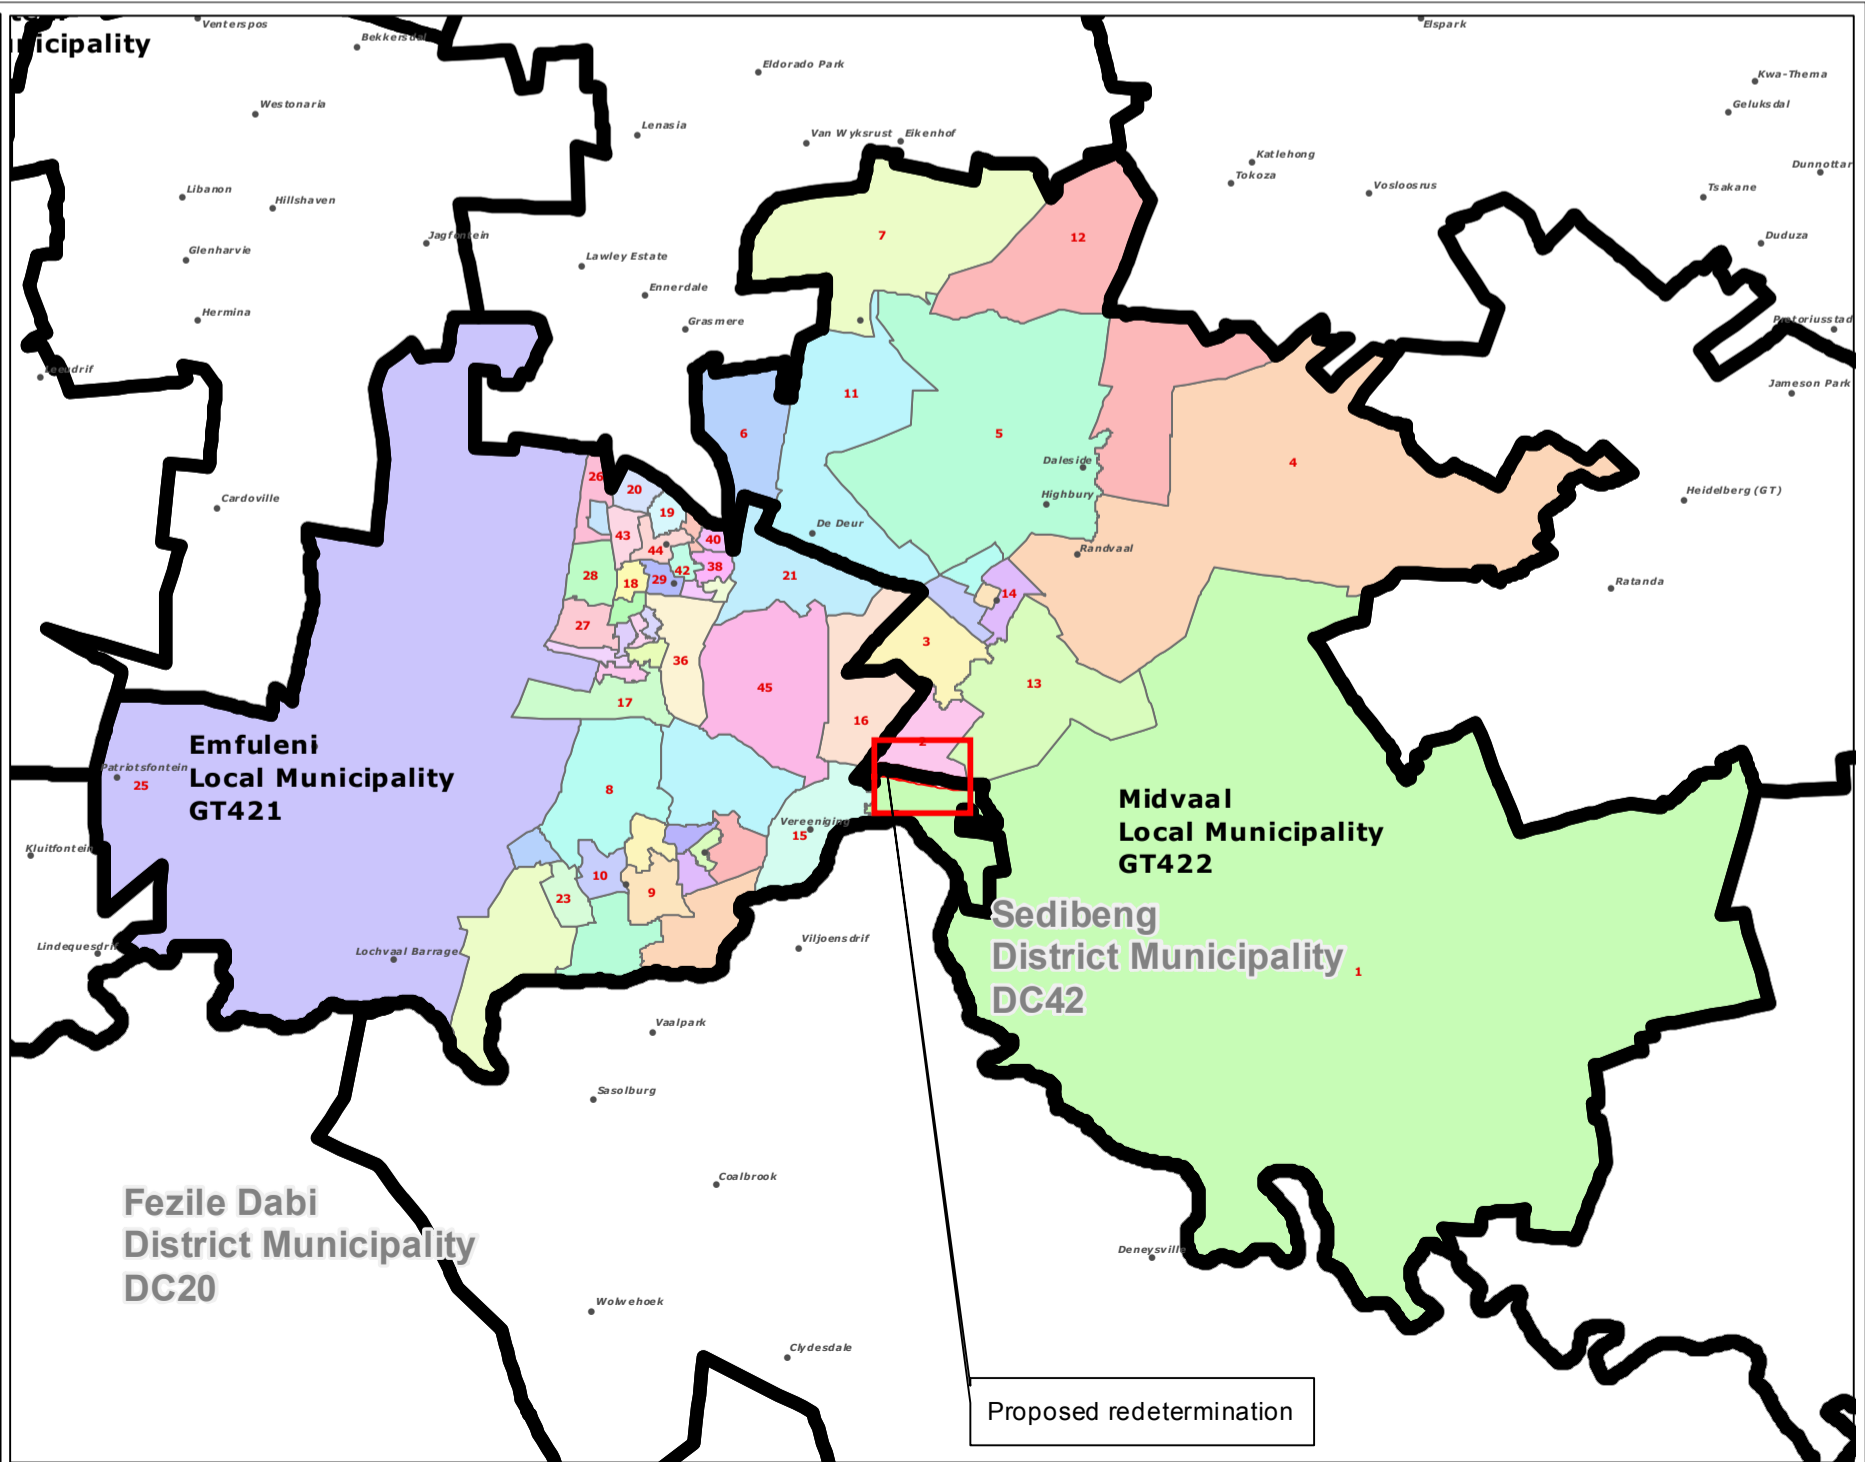

**Redetermination of municipal boundaries**

MAP NUMBER  
**DEM481**

DATE  
**February 2012**

- Legend**
- District Municipalities
  - Local / Metro Municipalities
  - Proposed boundary change
  - Traditional Council Areas
  - Wards
  - Sub Place
  - Parent Farms
  - Dams
  - National Roads
  - Main Roads
  - Secondary Roads
  - Streets
  - Railways
  - Rivers
  - Towns
  - Schools
  - Health Facilities
  - Police Stations
  - Airports

**PRE SECTION 26 DESCRIPTION:**

Proposed redetermination of the municipal boundaries of Emfuleni Local Municipality (GT421) and Midvaal Local Municipality (GT422), by excluding the area between the power lines and the northern edge of Blackwood Street (R42), from the municipal area of Emfuleni Local Municipality (GT421) and including it into the municipal area of Midvaal Local Municipality (GT422).

**O  
V  
E  
R  
V  
I  
E  
W  
M  
A  
P**

Proposed redetermination