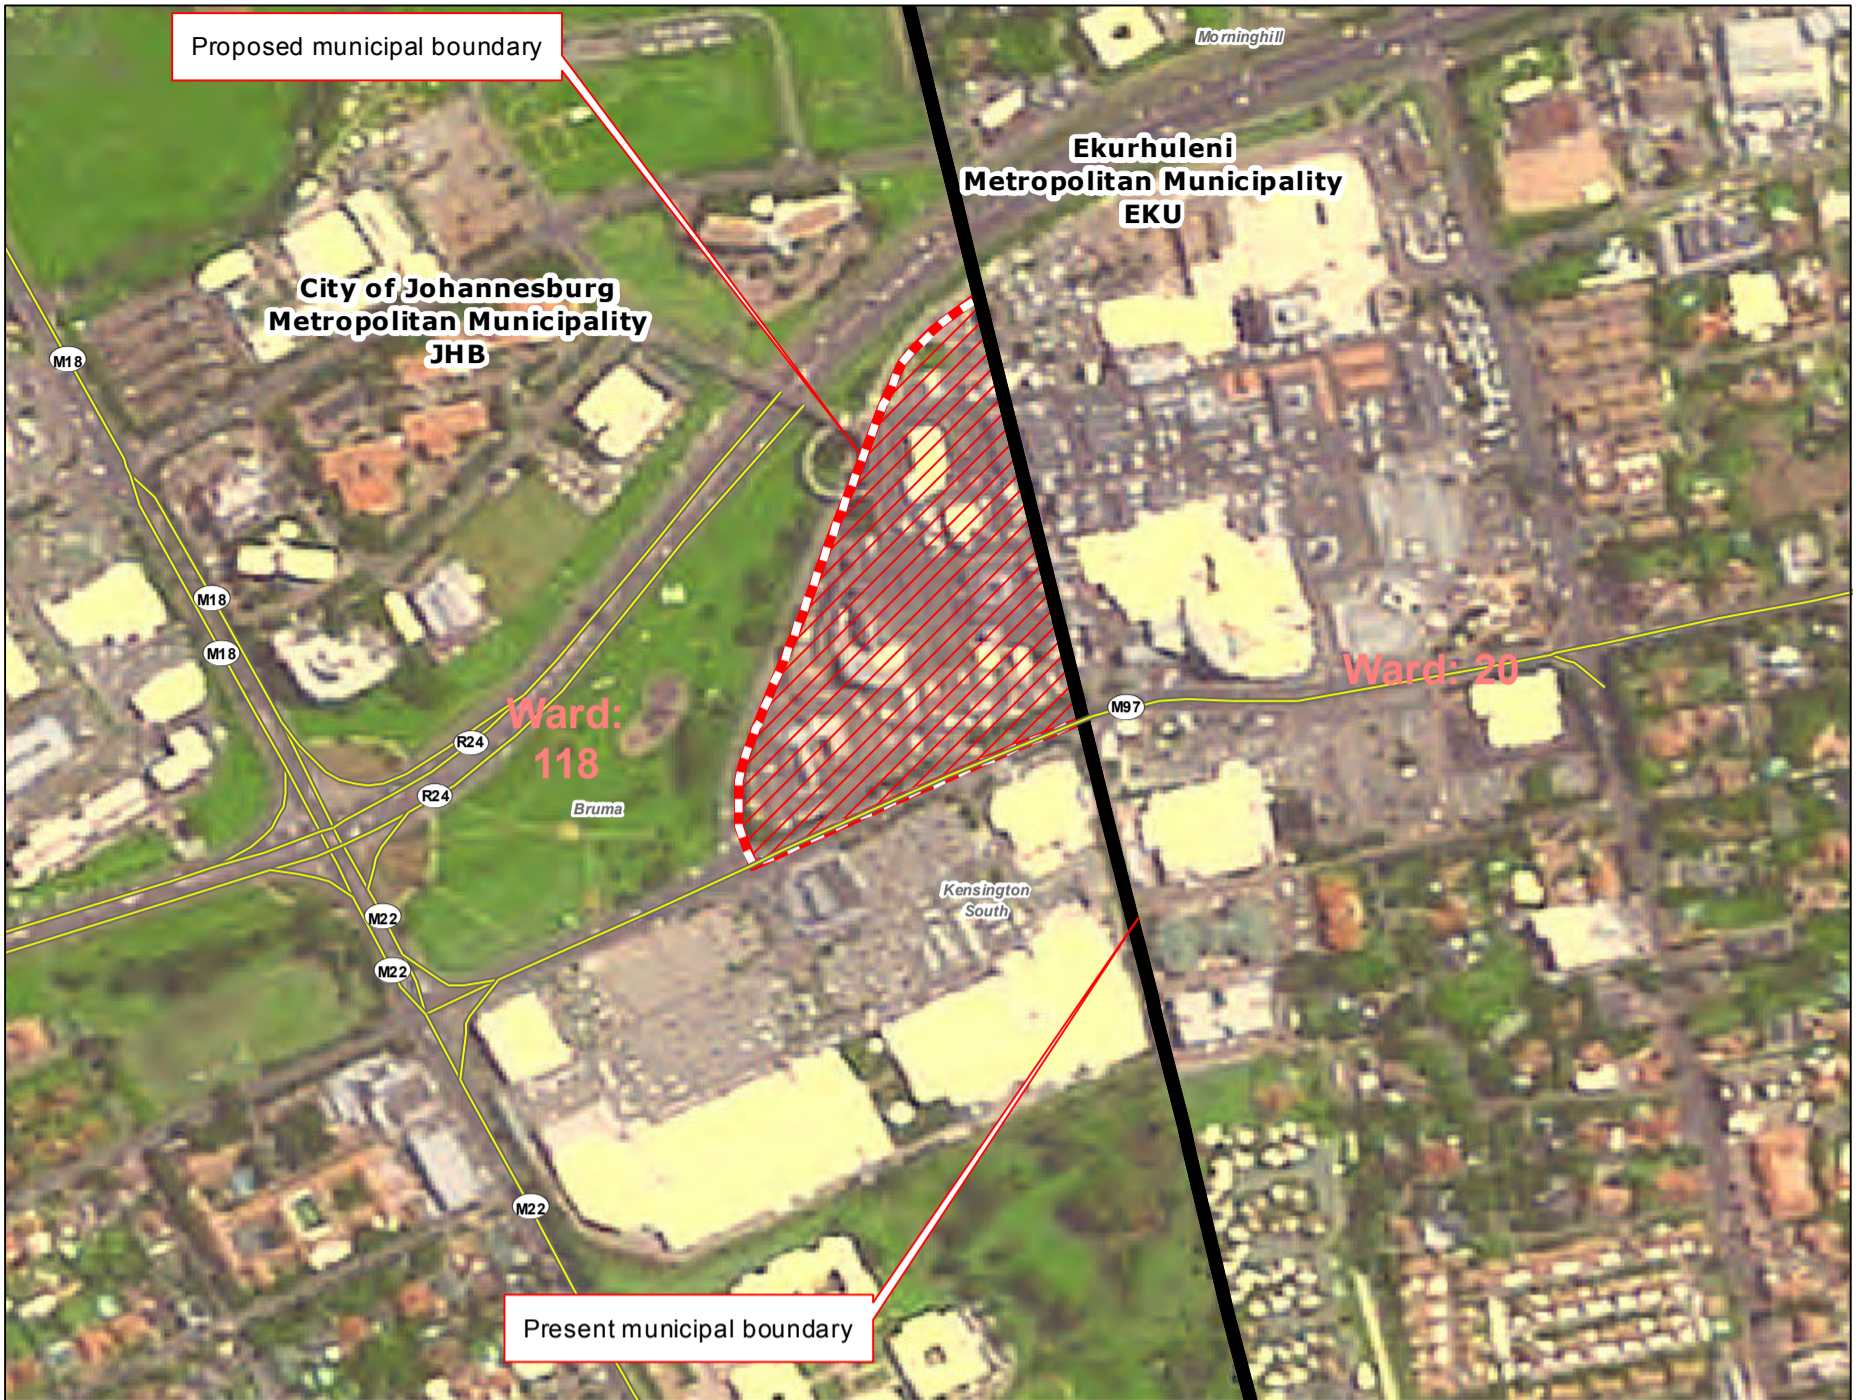

MUNICIPAL DEMARCATION BOARD

Redetermination of municipal boundaries

MAP NUMBER
DEM721

DATE
November 2012

Legend

- District Municipalities
- Local / Metro Municipalities
- ⊕ Proposed boundary change
- Traditional Council Areas
- Wards
- Sub Place
- Parent Farms
- Dams
- National Roads
- Main Roads
- Secondary Roads
- Streets
- Railways
- Rivers
- Towns
- Schools
- Health Facilities
- Police Stations
- Airports

SECTION 26 DESCRIPTION:

Proposed redetermination of the municipal boundaries of Ekurhuleni Metropolitan Municipality (EKU) and City of Johannesburg Metropolitan Municipality (JHB), by excluding a portion of the Eastgate Shopping Centre, from the municipal area of the City of Johannesburg Metropolitan Municipality (JHB), and by including it into the municipal area of the Ekurhuleni Metropolitan Municipality (EKU)