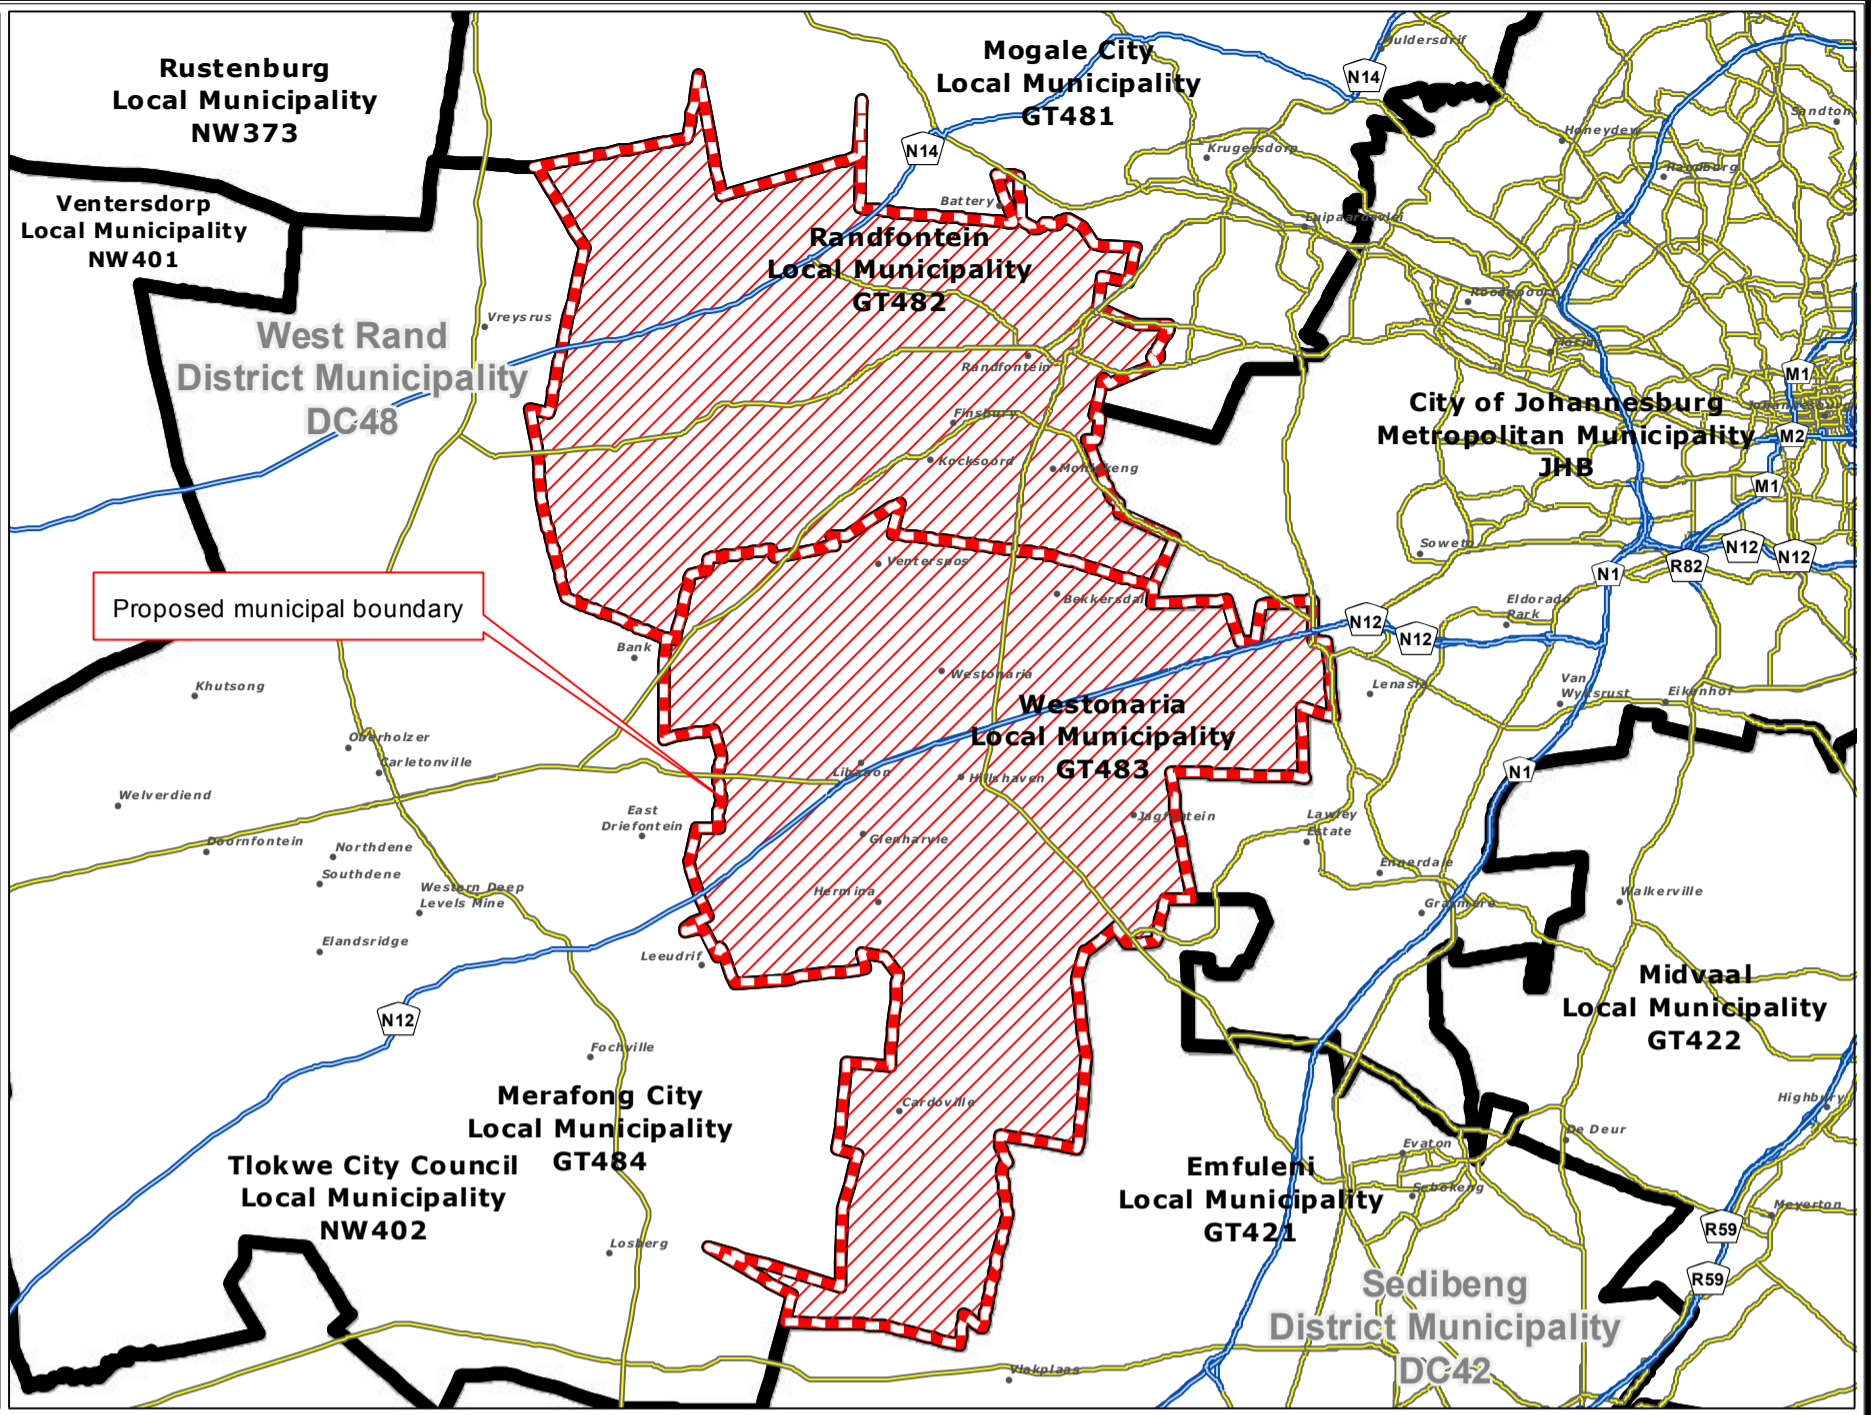

Redetermination of municipal boundaries

MAP NUMBER
DEM461

DATE
February 2012

- Legend**
- District Municipalities
 - Local / Metro Municipalities
 - Proposed boundary change
 - Traditional Council Areas
 - Wards
 - Sub Place
 - Parent Farms
 - Dams
 - National Roads
 - Main Roads
 - Secondary Roads
 - Streets
 - Railways
 - Rivers
 - Towns
 - Schools
 - Health Facilities
 - Police Stations
 - Airports

PRE SECTION 26 DESCRIPTION:

Proposed redetermination of the municipal boundaries of the Westonaria Local Municipality (GT483) and Randfontein Local Municipality (GT482), by amalgamating the 2 local municipalities into a single category A municipality