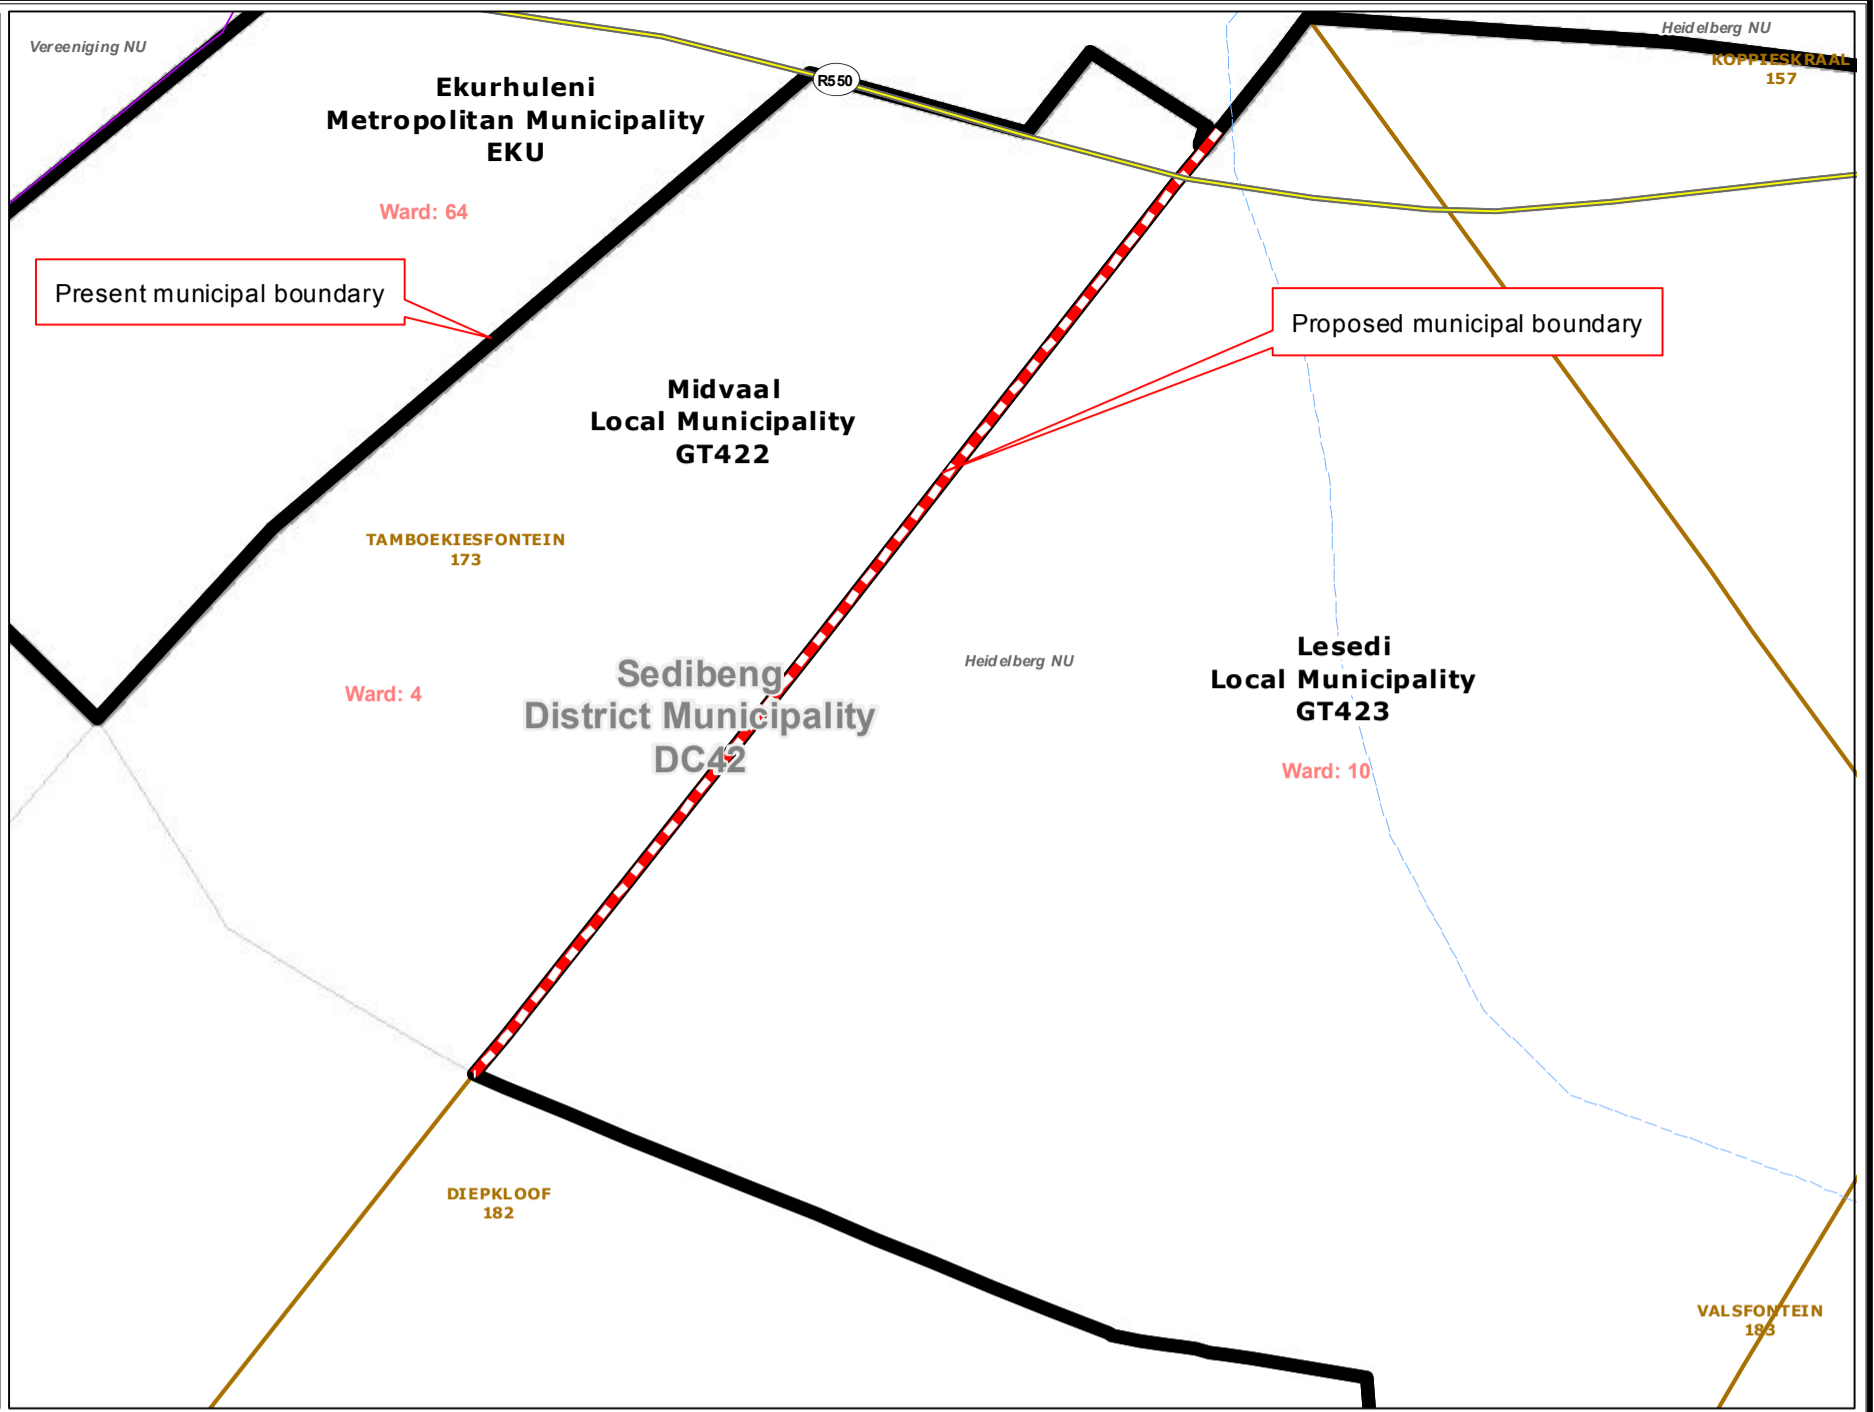

Redetermination of municipal boundaries

MAP NUMBER
DEM677

DATE
February 2012

- Legend**
- District Municipalities
 - Local / Metro Municipalities
 - Proposed boundary change
 - Traditional Council Areas
 - Wards
 - Sub Place
 - Parent Farms
 - Dams
 - National Roads
 - Main Roads
 - Secondary Roads
 - Streets
 - Railways
 - Rivers
 - Towns
 - Schools
 - Health Facilities
 - Police Stations
 - Airports

PRE SECTION 26 DESCRIPTION:

Proposed redetermination of the municipal boundaries of Lesedi Local Municipality (GT423) and Midvaal Local Municipality (GT422), by excluding portions of the farms Tamboekiesfontein 173 and Koppieskraal 157, from the municipal area of Lesedi Local Municipality (GT423), and by including them into the municipal area of Midvaal Local Municipality (GT422)

O
V
E
R
V
I
E
W
M
A
P