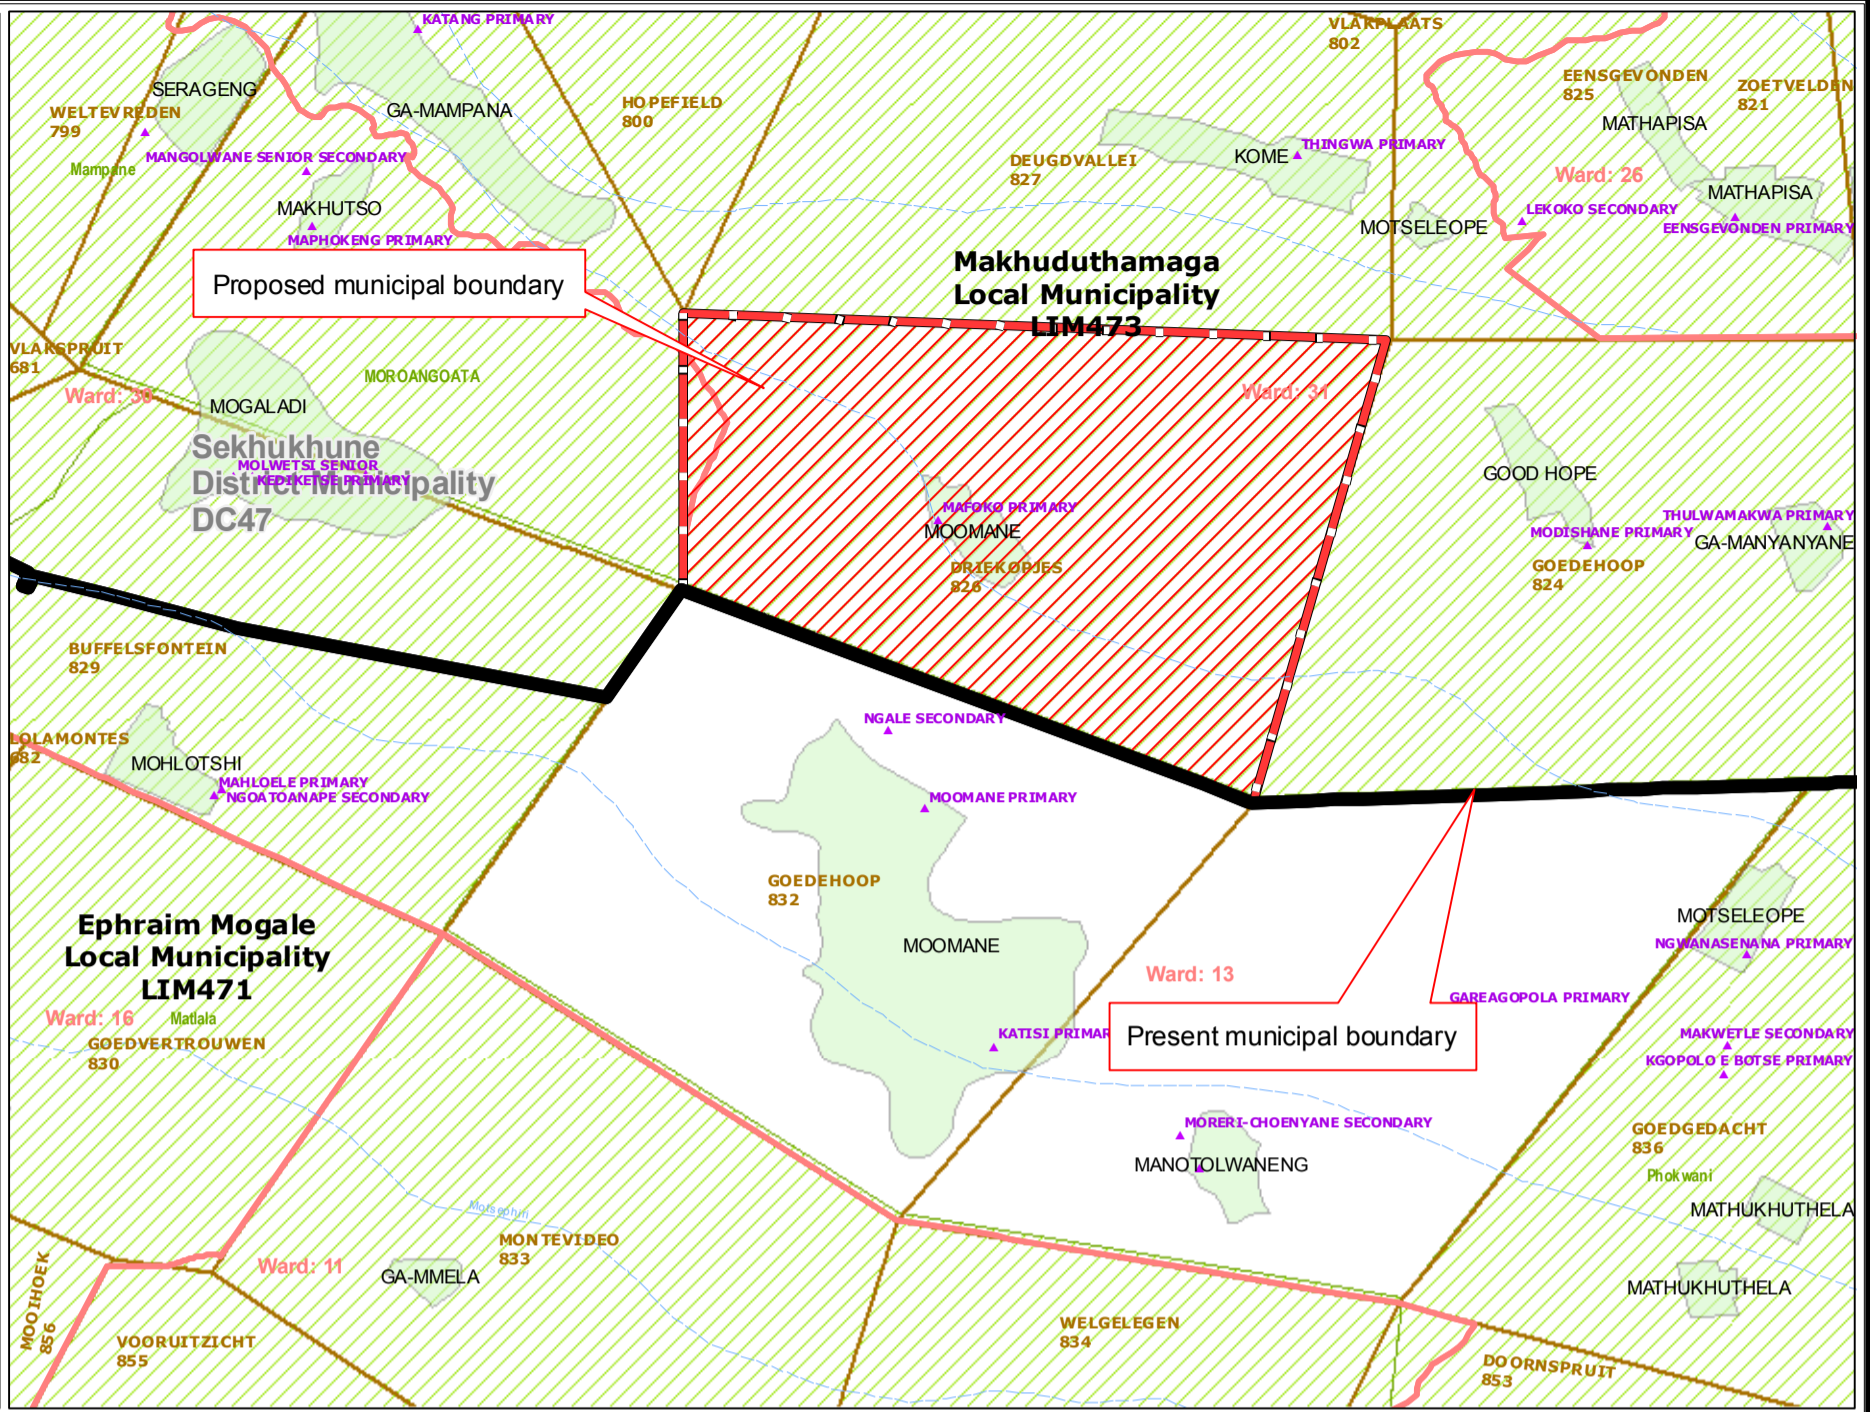

**Redetermination of municipal boundaries**

MAP NUMBER  
**DEM4008**

DATE  
**February 2012**

- Legend**
- District Municipalities
  - Local / Metro Municipalities
  - Proposed boundary change
  - Traditional Council Areas
  - Wards
  - Sub Place
  - Parent Farms
  - Dams
  - National Roads
  - Main Roads
  - Secondary Roads
  - Streets
  - Railways
  - Rivers
  - Towns
  - Schools
  - Health Facilities
  - Police Stations
  - Airports

**PreSECTION 26 DESCRIPTION:**

Proposed redetermination of the municipal boundaries of Ephraim Mogale Local Municipality (LIM471) and Makhuduthamaga Local Municipality (LIM473) by Excluding Moomane community that falls under Makhuduthamaga and including it in Ephraim Mogal Local Municipality

O  
V  
E  
R  
V  
I  
E  
W  
M  
A  
P