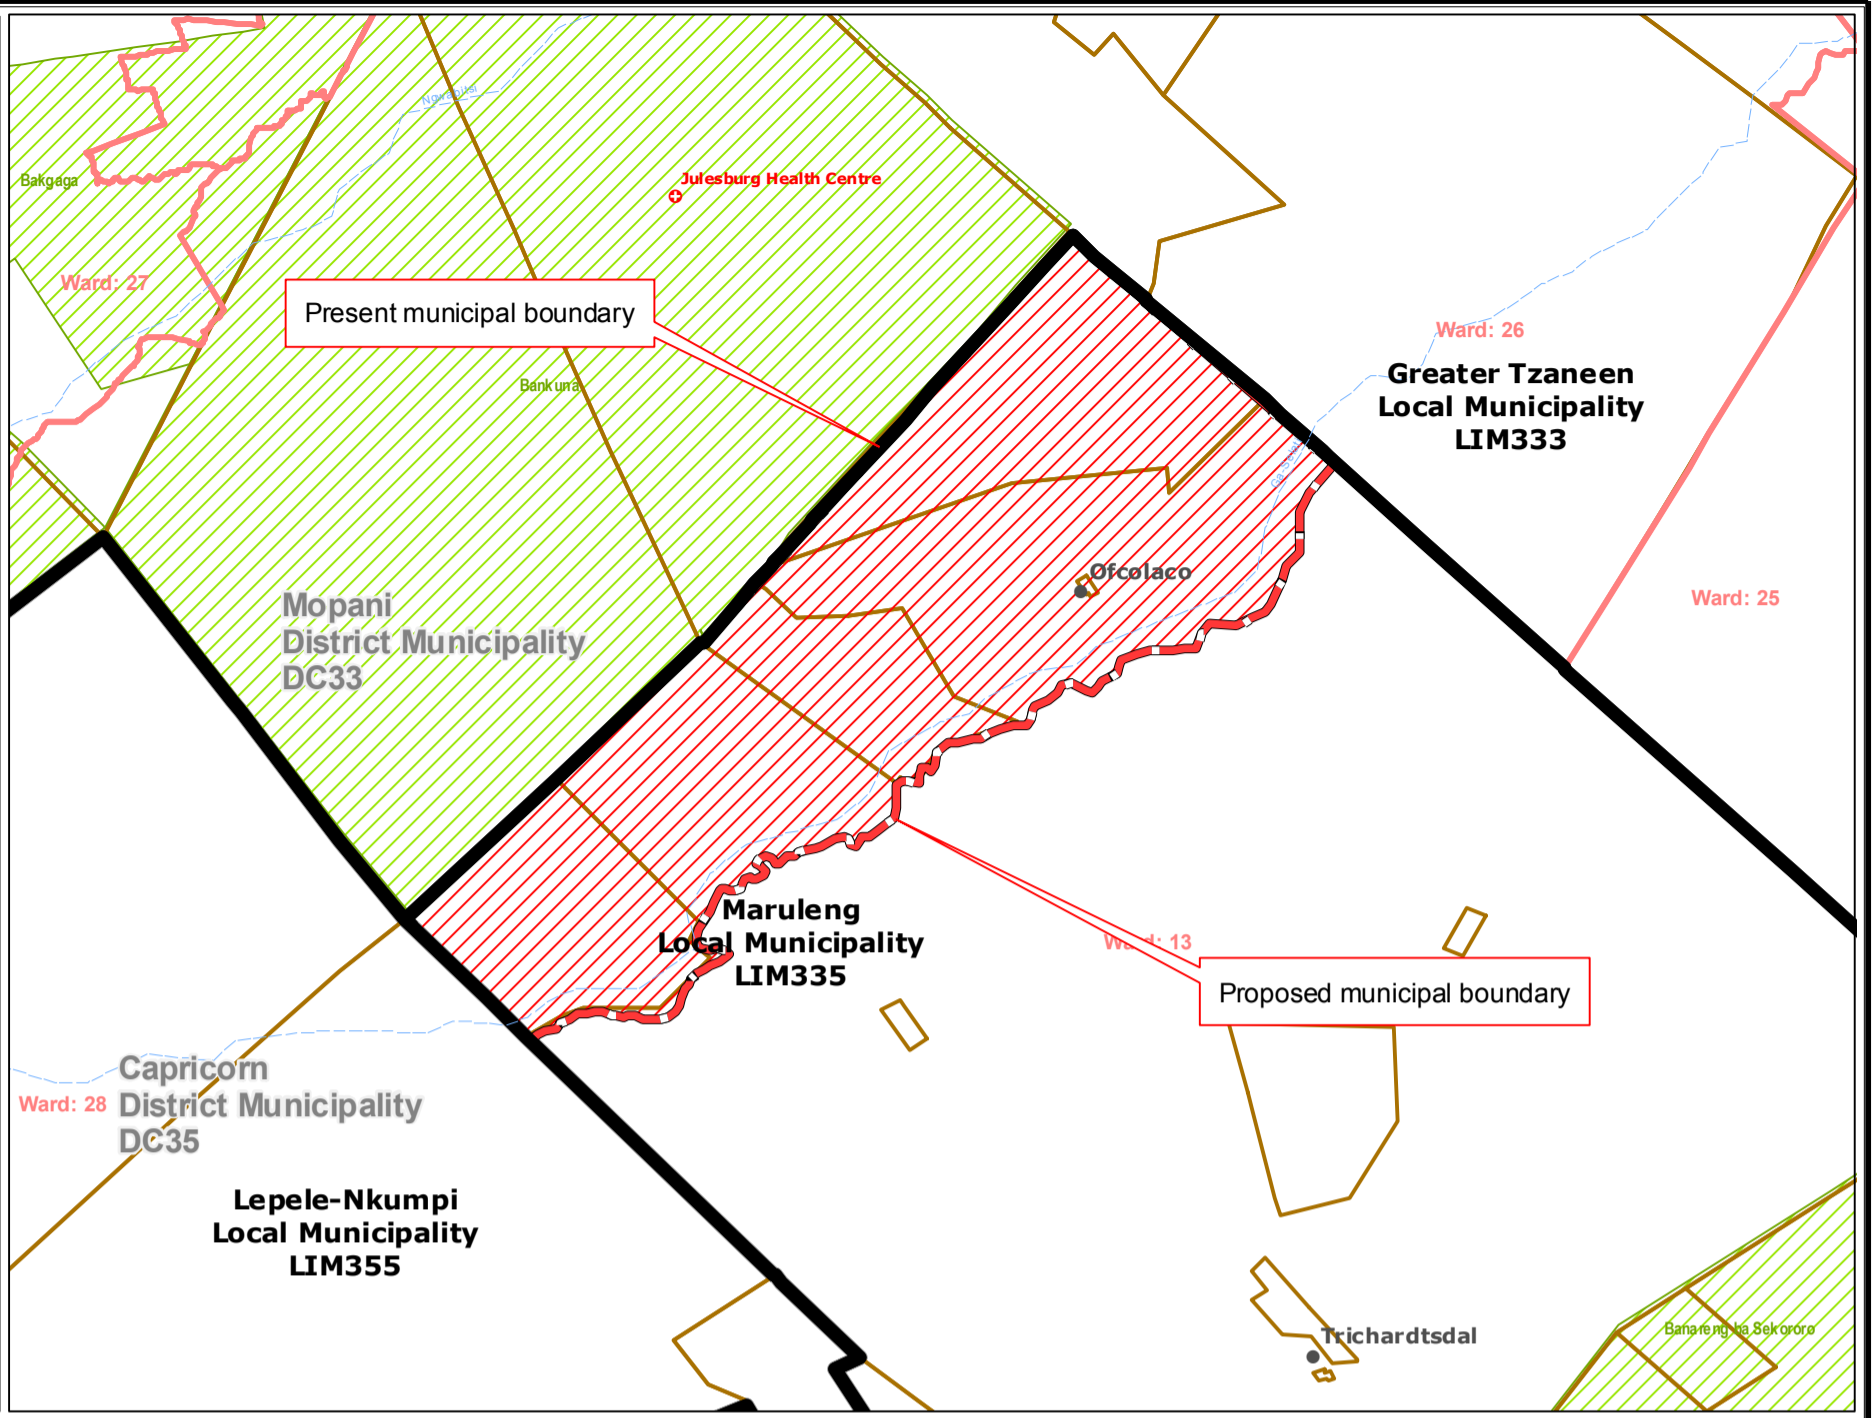

Redetermination of municipal boundaries

MAP NUMBER
DEM4017

DATE
February 2012

- Legend**
- District Municipalities
 - Local / Metro Municipalities
 - Proposed boundary change
 - Traditional Council Areas
 - Wards
 - Sub Place
 - Parent Farms
 - Dams
 - National Roads
 - Main Roads
 - Secondary Roads
 - Streets
 - Railways
 - Rivers
 - Towns
 - Schools
 - Health Facilities
 - Police Stations
 - Airports

SECTION 26 DESCRIPTION:

Proposed redetermination of the municipal boundaries of Greater Tzaneen Local Municipality (LIM333) and Maruleng Local Municipality (LIM335) by Excluding Ofcolaco town and surrounding farms from Maruleng Local Municipality and including them in Greater Tzaneen Municipal boundary aligned to the Selati river

O
V
E
R
V
I
E
W
M
A
P