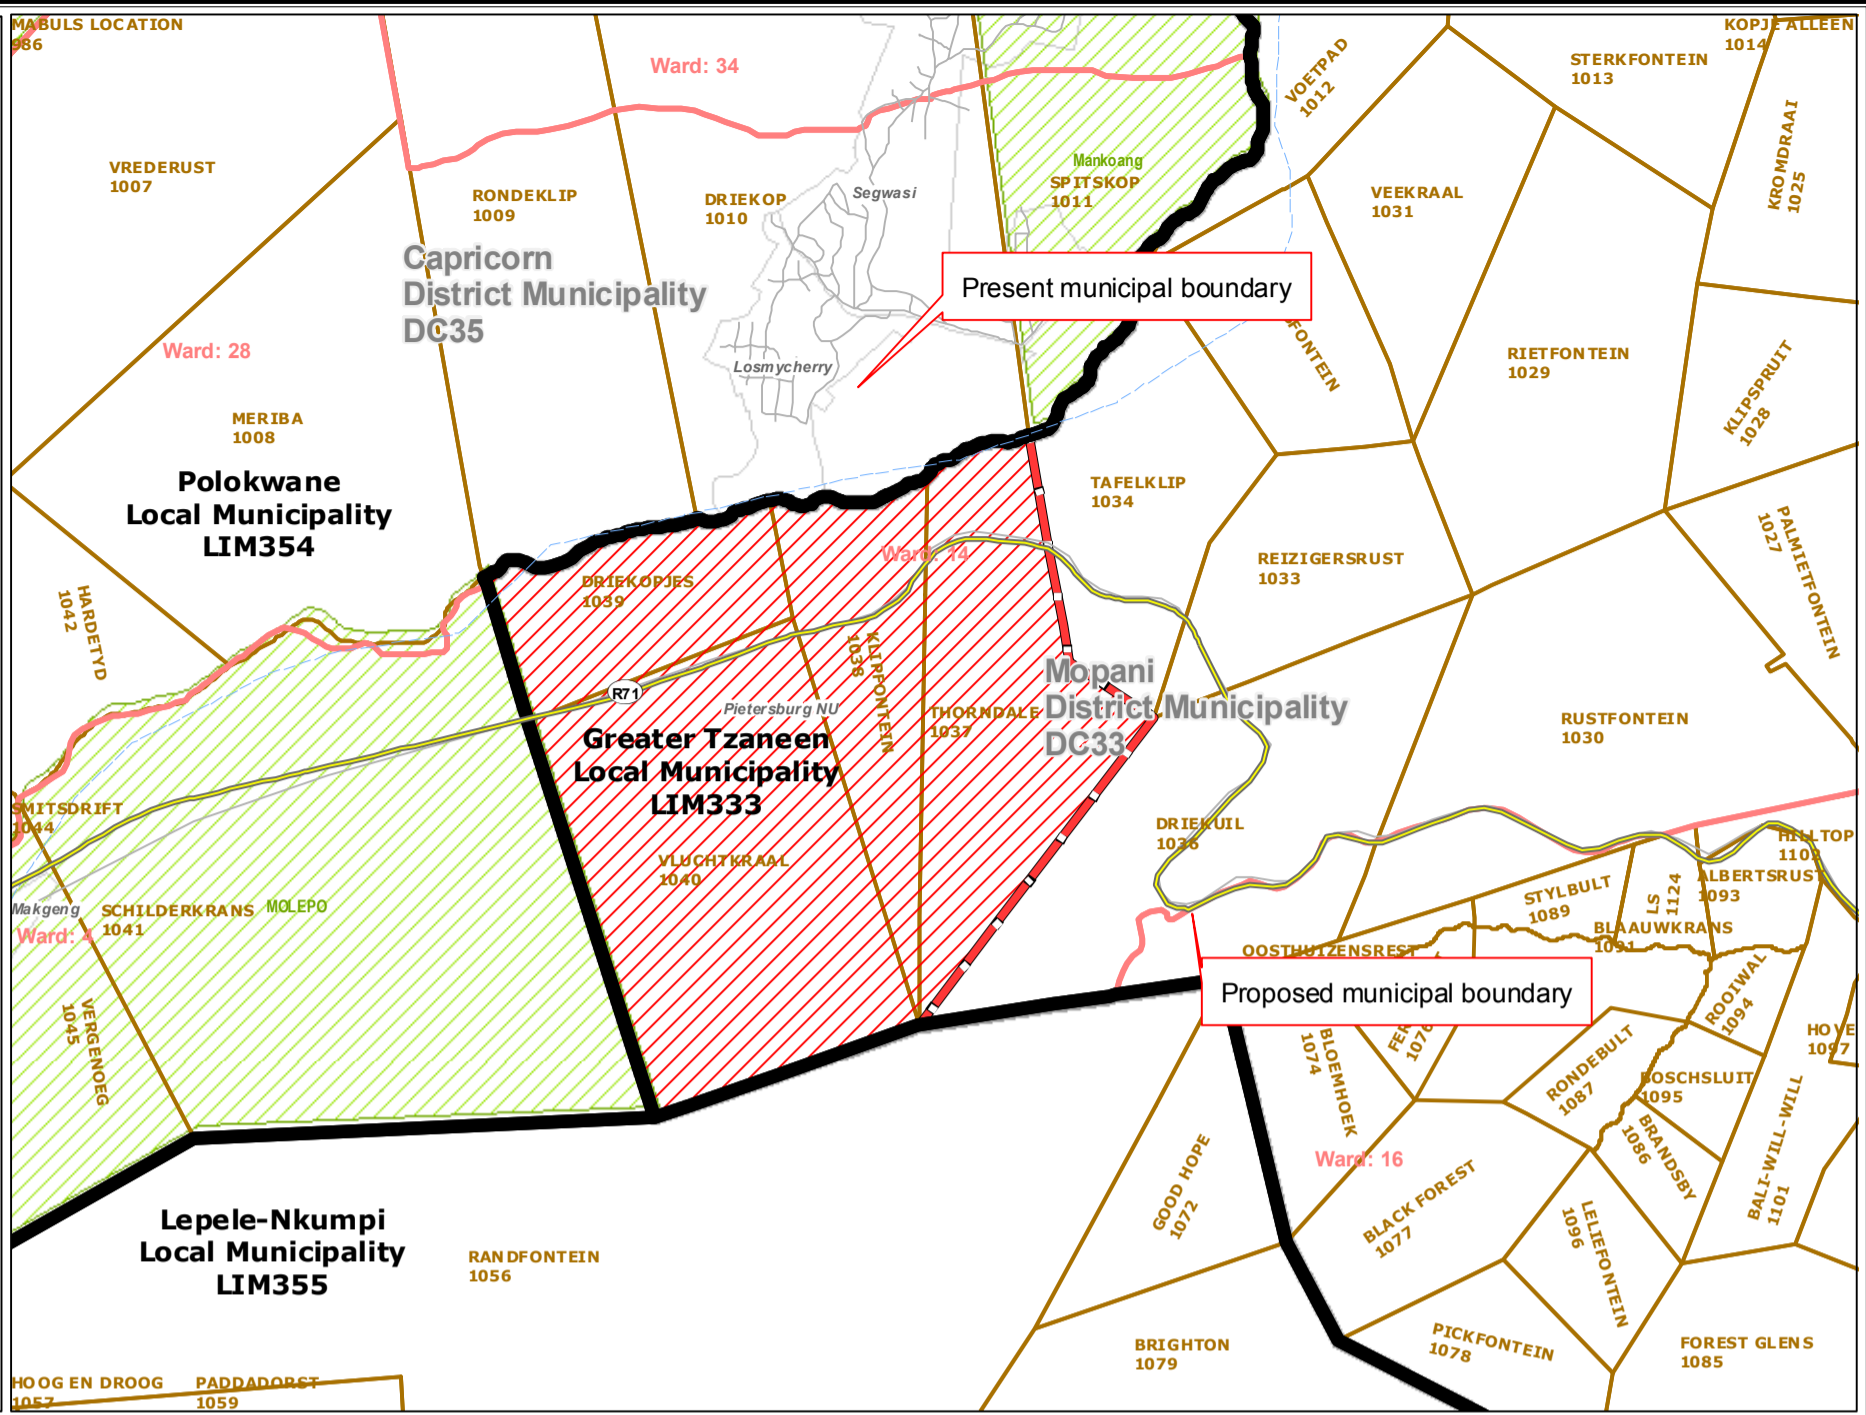

# Redetermination of municipal boundaries

MAP NUMBER  
**DEM4018**

DATE  
**February 2012**

- Legend**
- District Municipalities
  - Local / Metro Municipalities
  - Proposed boundary change
  - Traditional Council Areas
  - Wards
  - Sub Place
  - Parent Farms
  - Dams
  - National Roads
  - Main Roads
  - Secondary Roads
  - Streets
  - Railways
  - Rivers
  - Towns
  - Schools
  - Health Facilities
  - Police Stations
  - Airports

### PreSECTION 26 DESCRIPTION:

Proposed redetermination of the municipal boundaries of Greater Tzaneen Local Municipality (LIM333) and Polokwane Local Municipality (LIM354) by Excluding Maribethema village and surrounding farms in Greater Tzaneen Local Municipality and including it in Polokwane Local Municipality

O  
V  
E  
R  
V  
I  
E  
W  
M  
A  
P