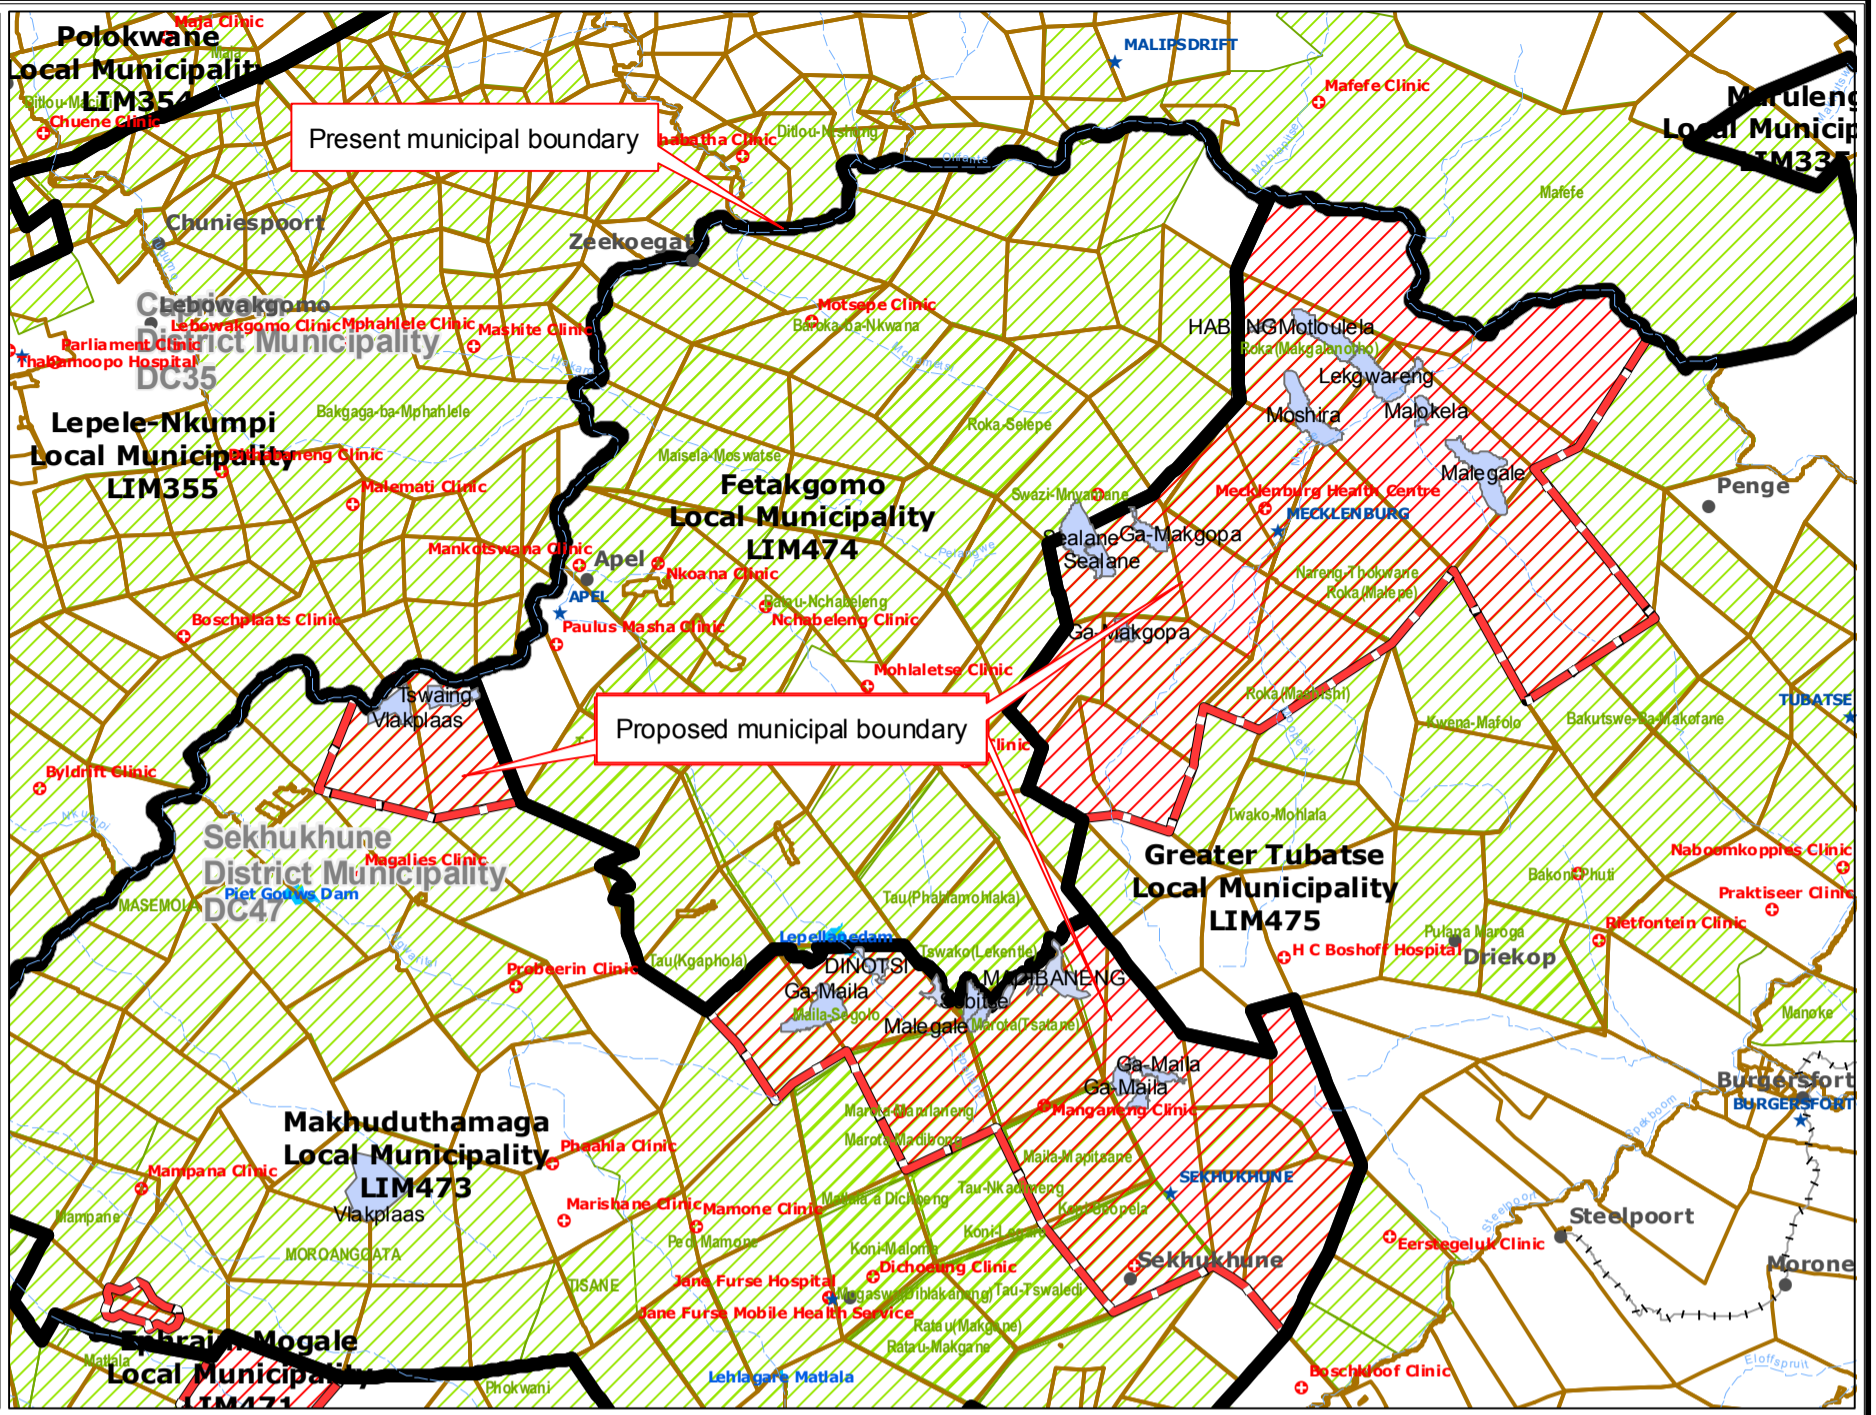

Redetermination of municipal boundaries

MAP NUMBER
DEM4029

DATE
February 2012

- Legend**
- District Municipalities
 - Local / Metro Municipalities
 - Proposed boundary change
 - Traditional Council Areas
 - Wards
 - Sub Place
 - Parent Farms
 - Dams
 - National Roads
 - Main Roads
 - Secondary Roads
 - Streets
 - Railways
 - Rivers
 - Towns
 - Schools
 - Health Facilities
 - Police Stations
 - Airports

PreSECTION 26 DESCRIPTION:

Proposed redetermination of the municipal boundaries of Greater Tubatse Local Municipality (LIM475), Makhuduthamaga Local Municipality (LIM473) and Fetakgomo Local Municipality (LIM474) by Excluding 19 villages from Makhuduthamaga and Greater Tubatse Local Municipality and including them in Fetakgomo Local Municipality