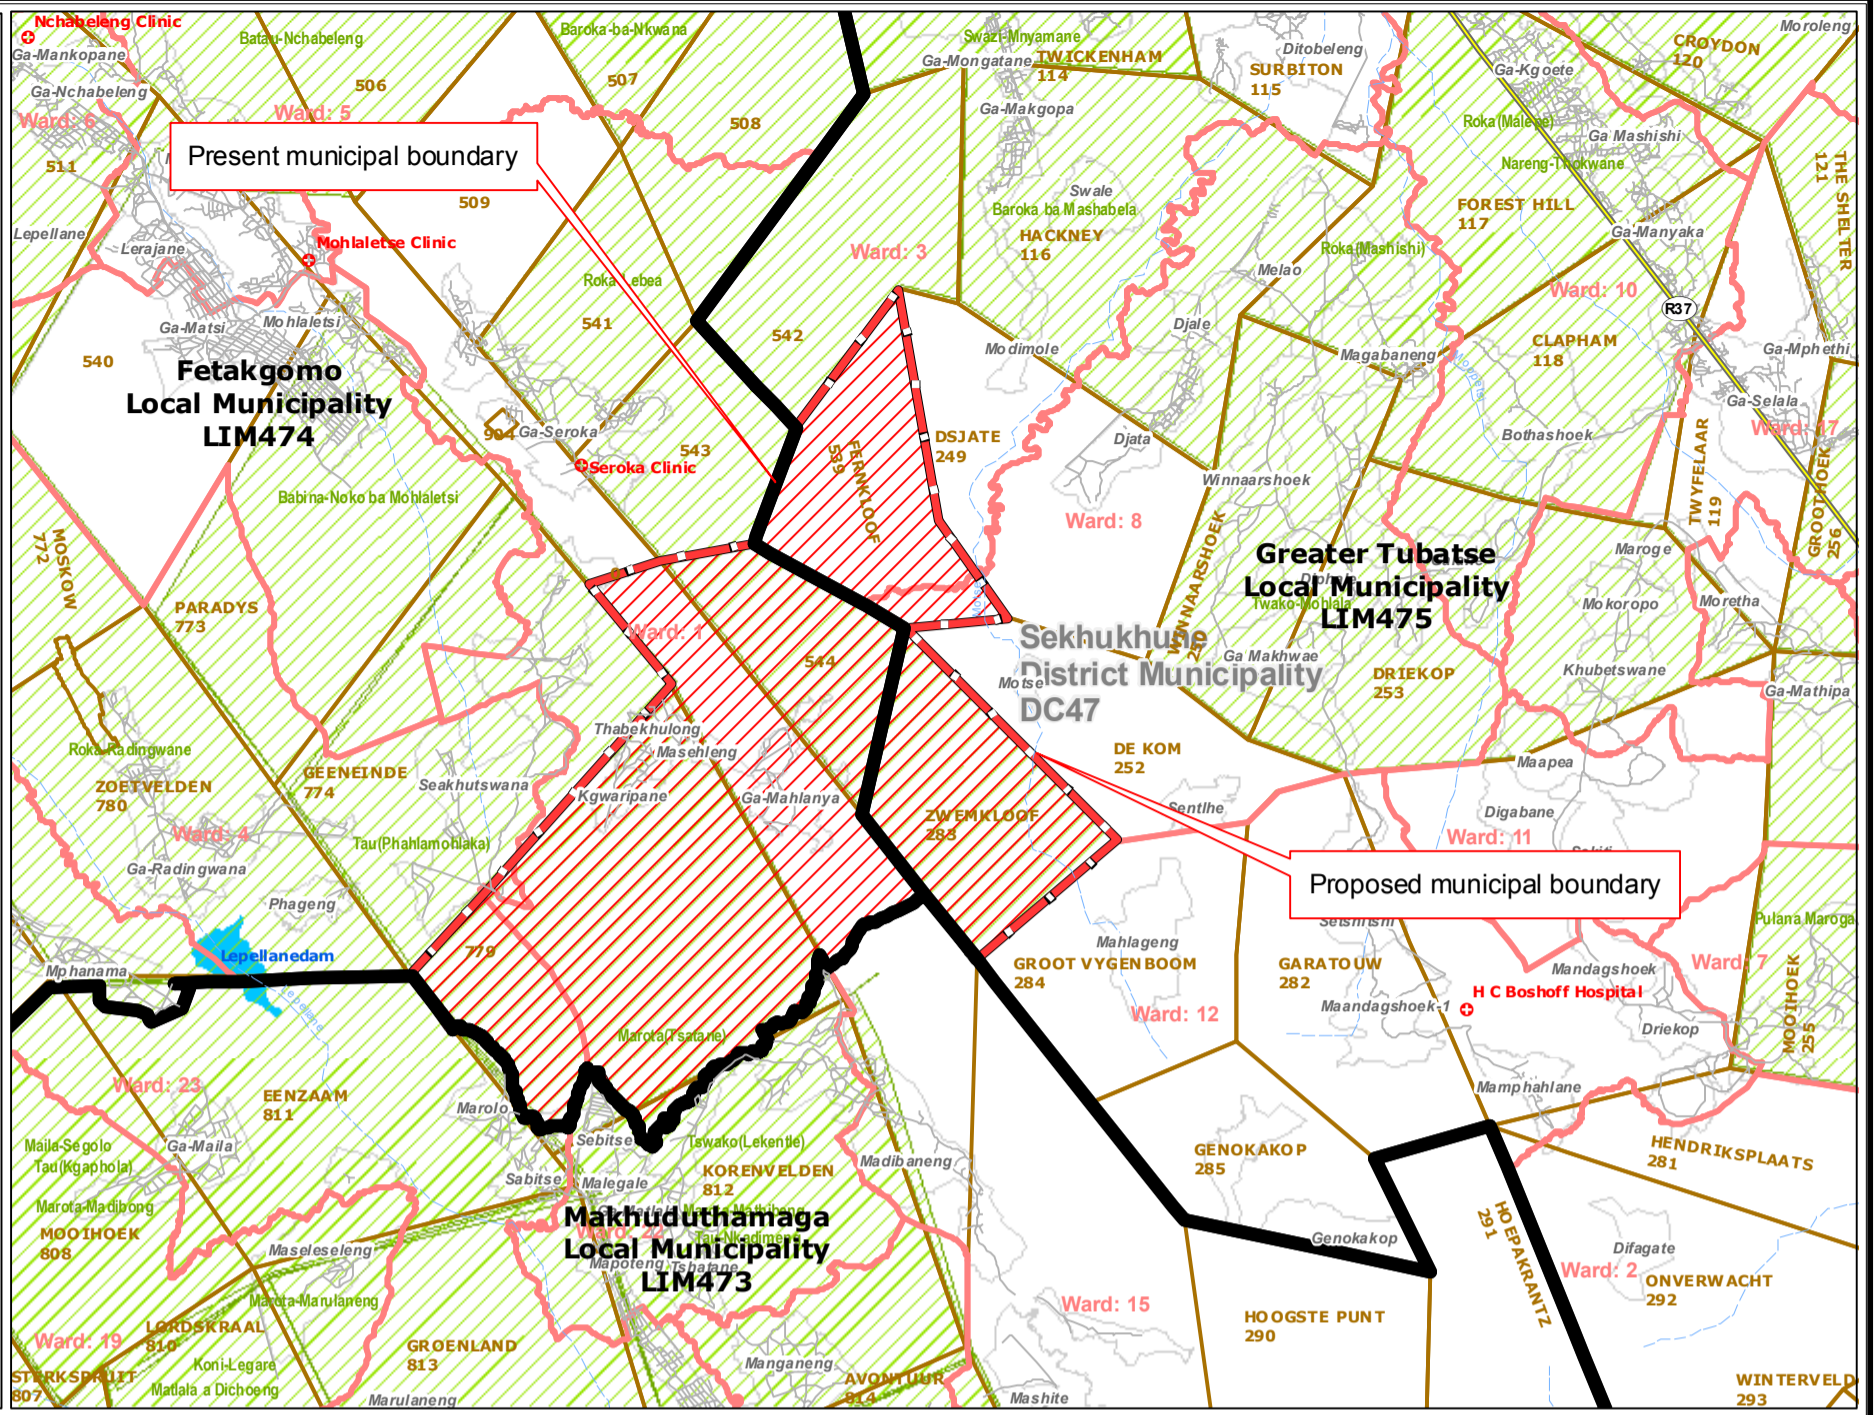

Redetermination of municipal boundaries

MAP NUMBER
DEM4030

DATE
February 2012

- Legend**
- District Municipalities
 - Local / Metro Municipalities
 - Proposed boundary change
 - Traditional Council Areas
 - Wards
 - Sub Place
 - Parent Farms
 - Dams
 - National Roads
 - Main Roads
 - Secondary Roads
 - Streets
 - Railways
 - Rivers
 - Towns
 - Schools
 - Health Facilities
 - Police Stations
 - Airports

PreSECTION 26 DESCRIPTION:

Proposed redetermination of the municipal boundaries of Fetakgomo Local municipality (LIM474) and Greater Tubatse Local Municipality (LIM475) By retaining Masehlang community and surrounding farms into one Municipality