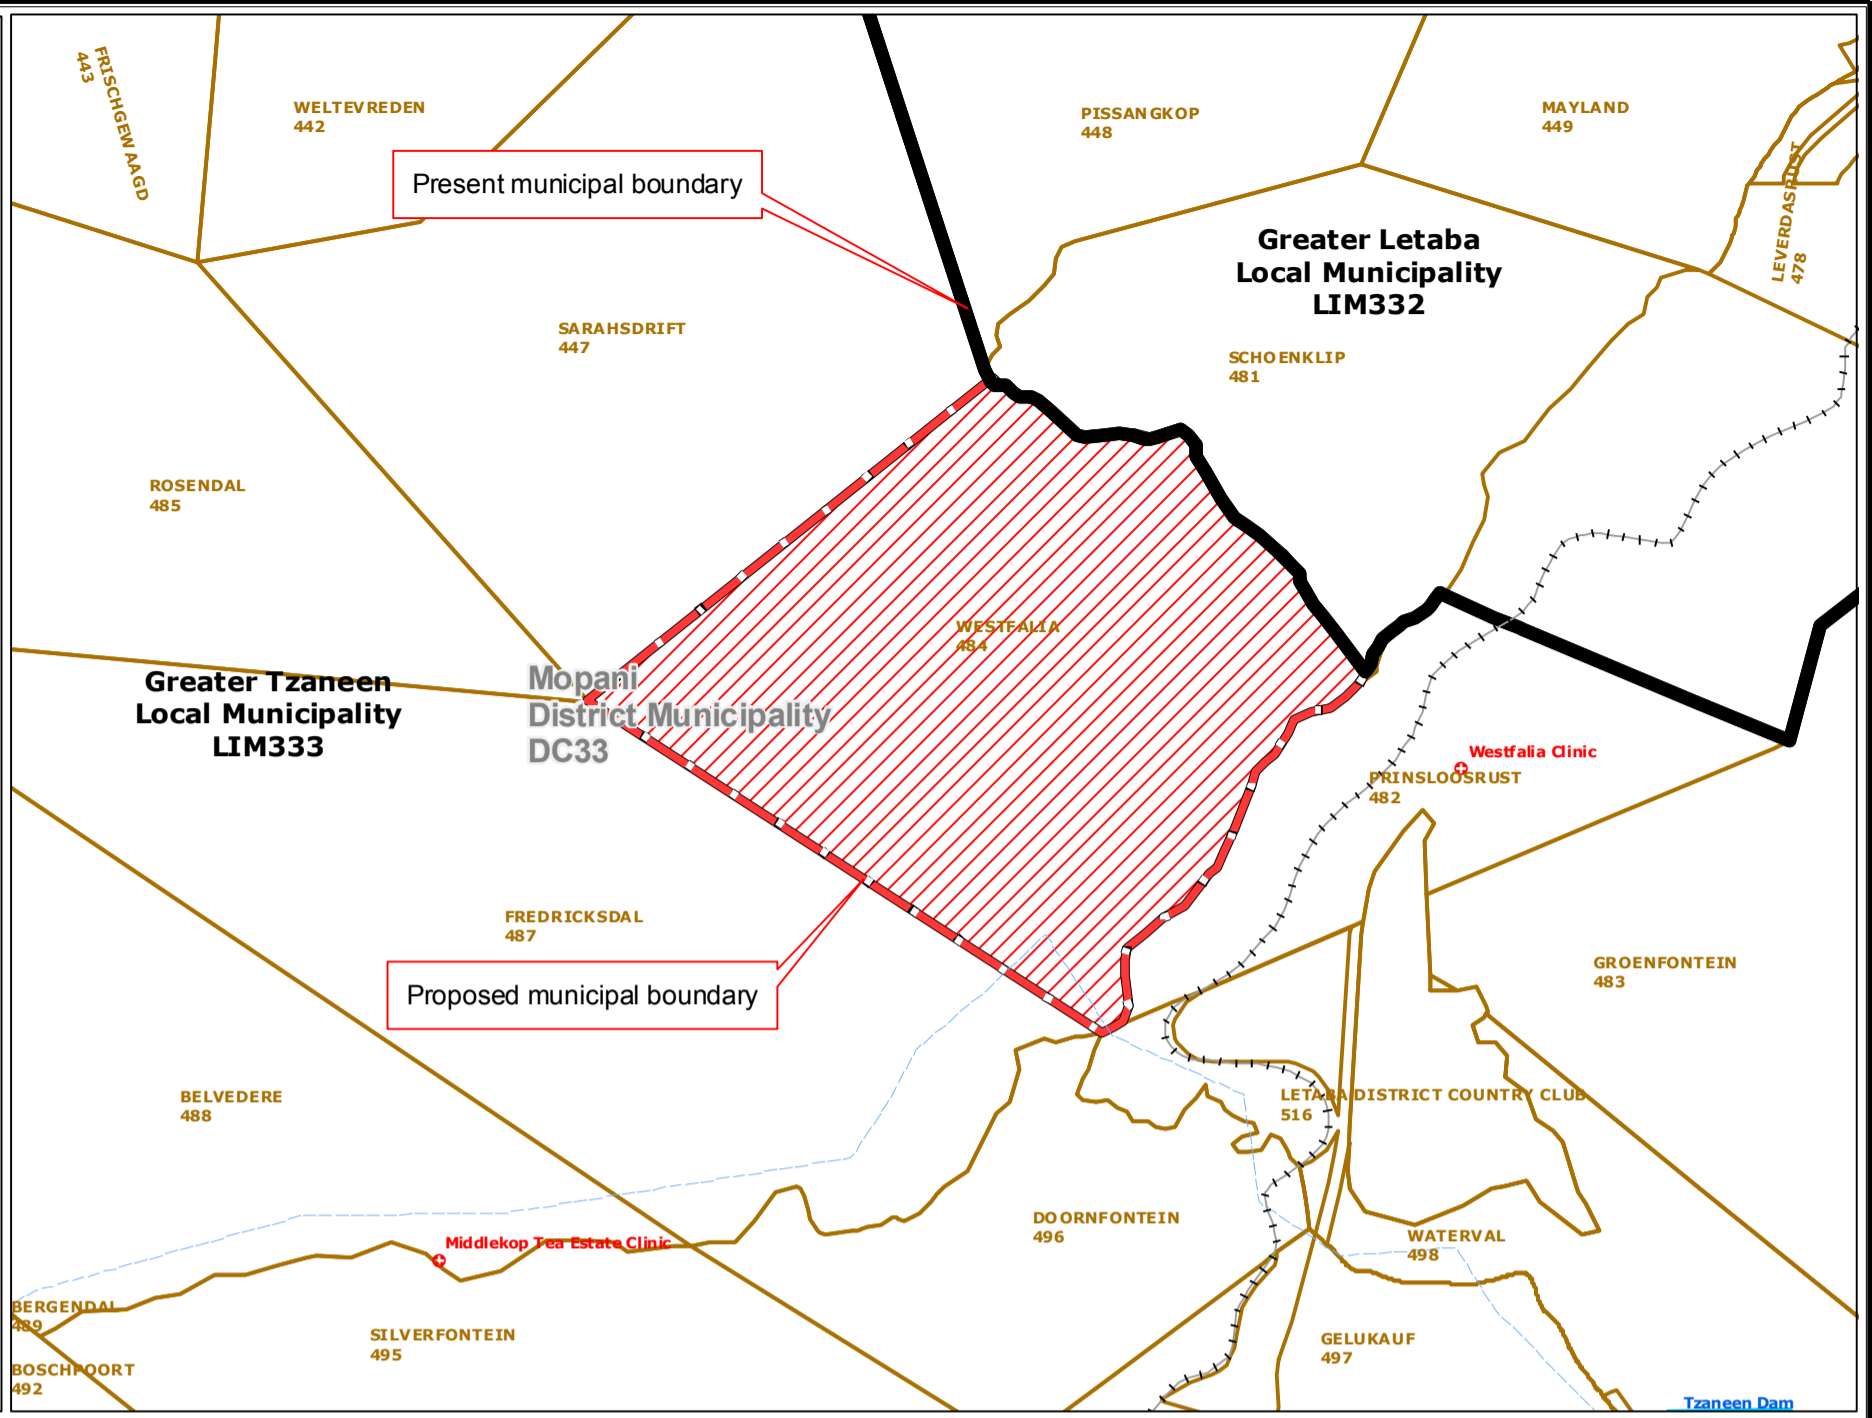

**Redetermination
of
municipal
boundaries**

MAP NUMBER
DEM4049

DATE
February 2012

Legend

- District Municipalities
- Local / Metro Municipalities
- Proposed boundary change
- Traditional Council Areas
- Wards
- Sub Place
- Parent Farms
- Dams
- National Roads
- Main Roads
- Secondary Roads
- Streets
- Railways
- Rivers
- Towns
- Schools
- Health Facilities
- Police Stations
- Airports

**SECTION 26
DESCRIPTION:**

Proposed redetermination of the municipal boundaries of Greater Letaba Local Municipality (LIM332) and Greater Tzaneen Local Municipality (LIM333) by Excluding the farm WESTFALIA 484 in Greater Tzaneen Local Municipality and including it in Greater Letaba local municipality

OVERVIEW MAP