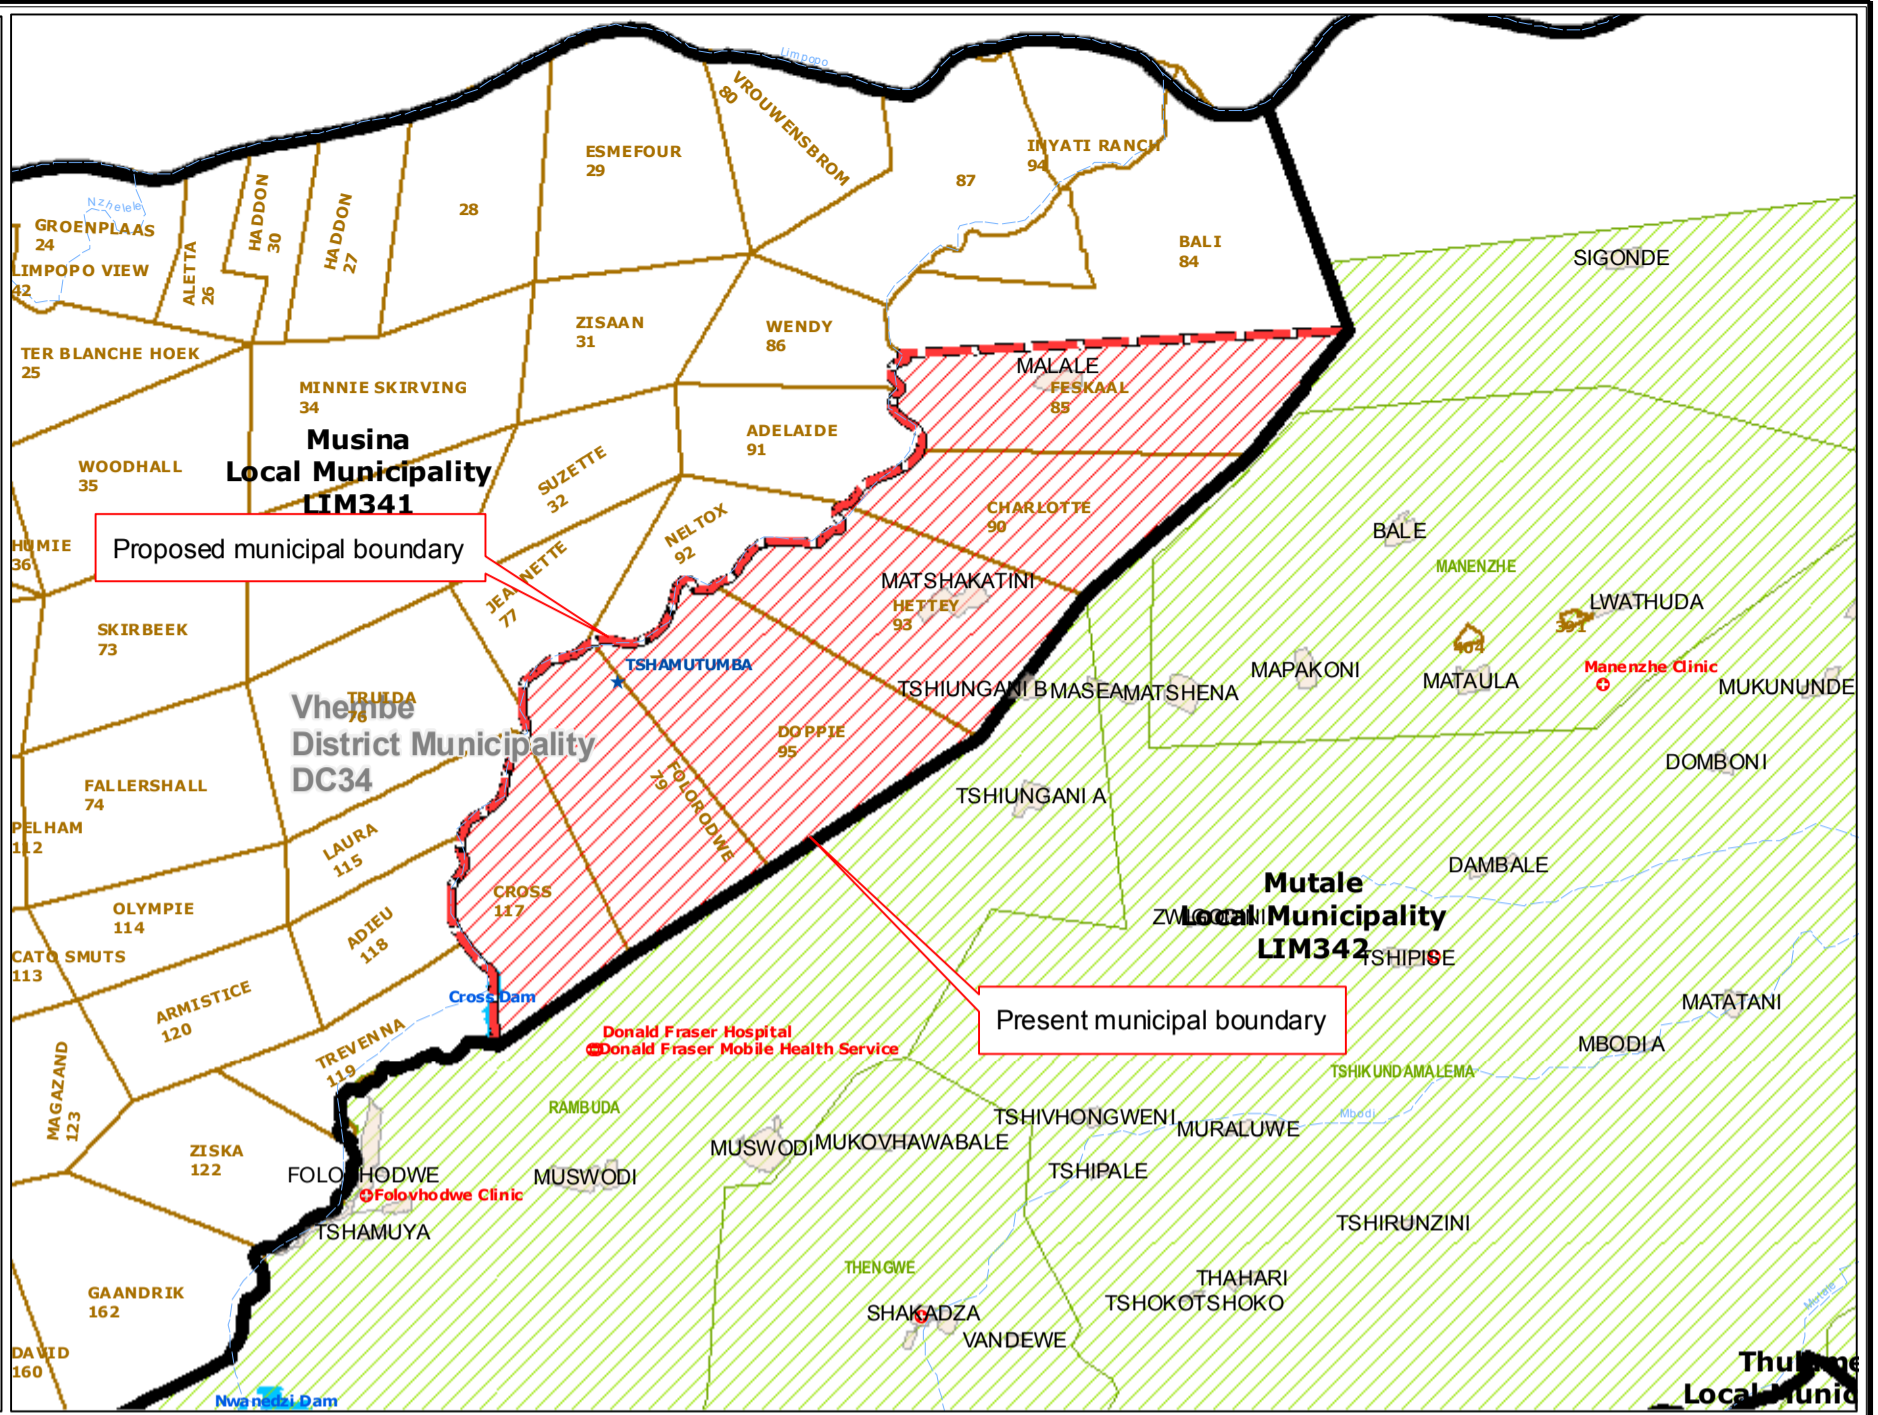

**Redetermination of municipal boundaries**

MAP NUMBER  
**DEM4050**

DATE  
**February 2012**

- Legend**
- District Municipalities
  - Local / Metro Municipalities
  - Proposed boundary change
  - Traditional Council Areas
  - Wards
  - Sub Place
  - Parent Farms
  - Dams
  - National Roads
  - Main Roads
  - Secondary Roads
  - Streets
  - Railways
  - Rivers
  - Towns
  - Schools
  - Health Facilities
  - Police Stations
  - Airports

**SECTION 26 DESCRIPTION:**

Proposed redetermination of the municipal boundaries of Musina Local Municipality (LIM341) and Mutale Local Municipality (LIM342) by Excluding the farm FESKAAL 85, CHARLOTE 90, HETTEY 93, DOPPIE 95, FOLVODWE 79 and CROSS 117 from Musina local Municipality and including them in Mutale Local Municipality