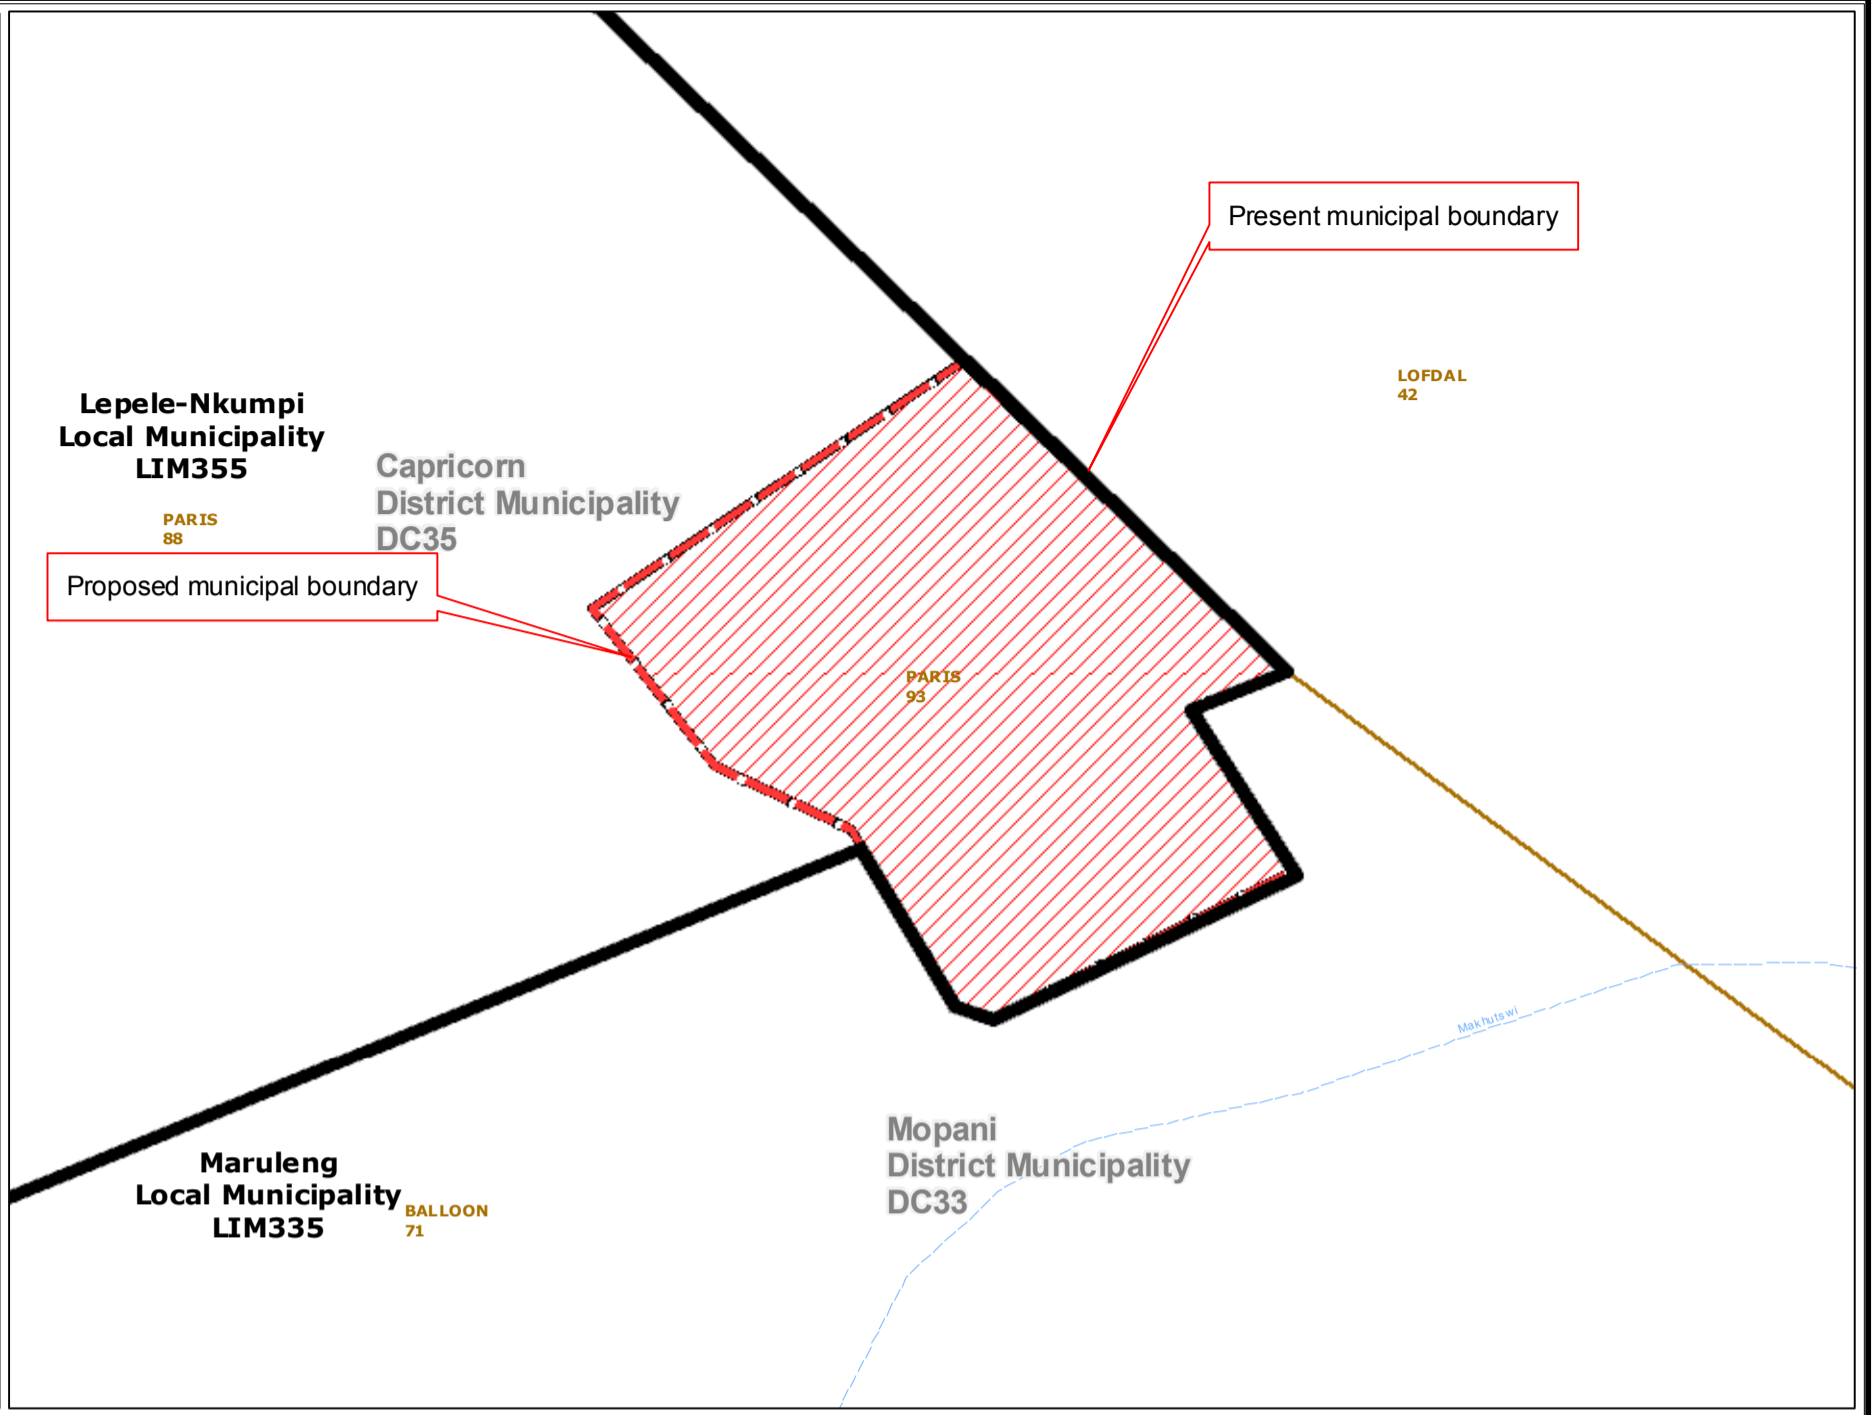

**Redetermination
of
municipal
boundaries**

MAP NUMBER
DEM4065

DATE
February 2012

- Legend**
- District Municipalities
 - Local / Metro Municipalities
 - Proposed boundary change
 - Traditional Council Areas
 - Wards
 - Sub Place
 - Parent Farms
 - Dams
 - National Roads
 - Main Roads
 - Secondary Roads
 - Streets
 - Railways
 - Rivers
 - Towns
 - Schools
 - Health Facilities
 - Police Stations
 - Airports

**SECTION 26
DESCRIPTION:**

Proposed redetermination of the municipal boundaries of Maruleng Local Municipality (LIM355), Mopani District Municipality (DC33) and Lepele-Nkumpi Local Municipality (LIM355), Capricorn District Municipality (DC35) by Excluding the farm PARIS 93 from Lepele-Nkumpi Local Municipality and including it in Maruleng Local municipality

O
V
E
R
V
I
E
W
M
A
P