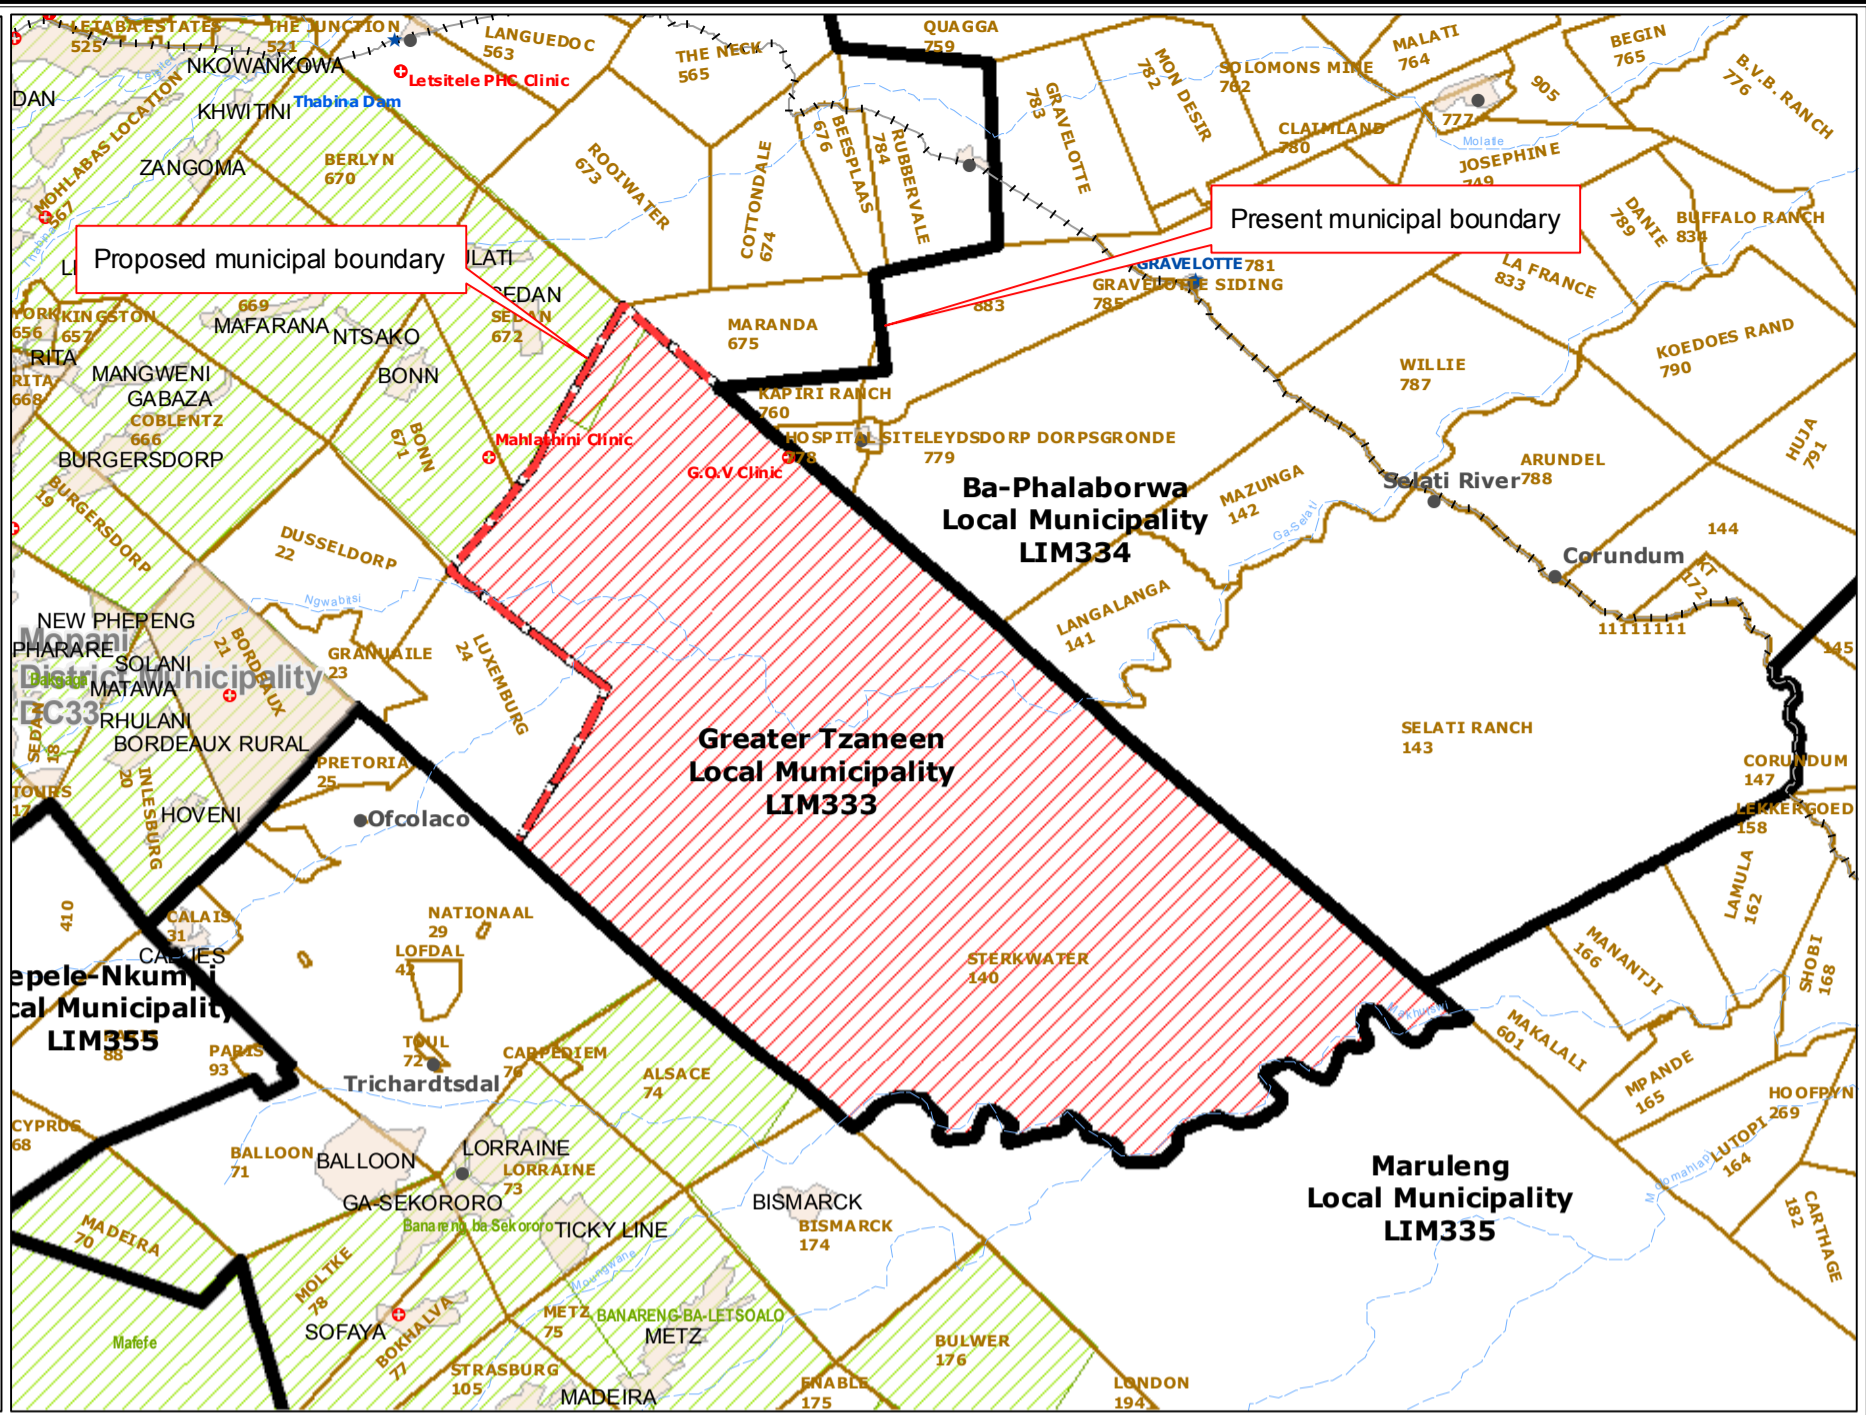

**Redetermination of municipal boundaries**

MAP NUMBER  
**DEM4066**

DATE  
**February 2012**

**Legend**

- District Municipalities
- Local / Metro Municipalities
- Proposed boundary change
- Traditional Council Areas
- Wards
- Sub Place
- Parent Farms
- Dams
- National Roads
- Main Roads
- Secondary Roads
- Streets
- Railways
- Rivers
- Towns
- Schools
- Health Facilities
- Police Stations
- Airports

**PreSECTION 26 DESCRIPTION:**

Proposed redetermination of the municipal boundaries of Maruleng Local Municipality (LIM335) and Greater Tzaneen Local Municipality (LIM333) by Excluding the north part of the farm STERKWATER 140 ( farm HARMONY) from Greater Tzaneen Local Municipality and including it in Maruleng Local municipality. The Current Municipal Boundary splits the farm

O  
V  
E  
R  
V  
I  
E  
W  
M  
A  
P