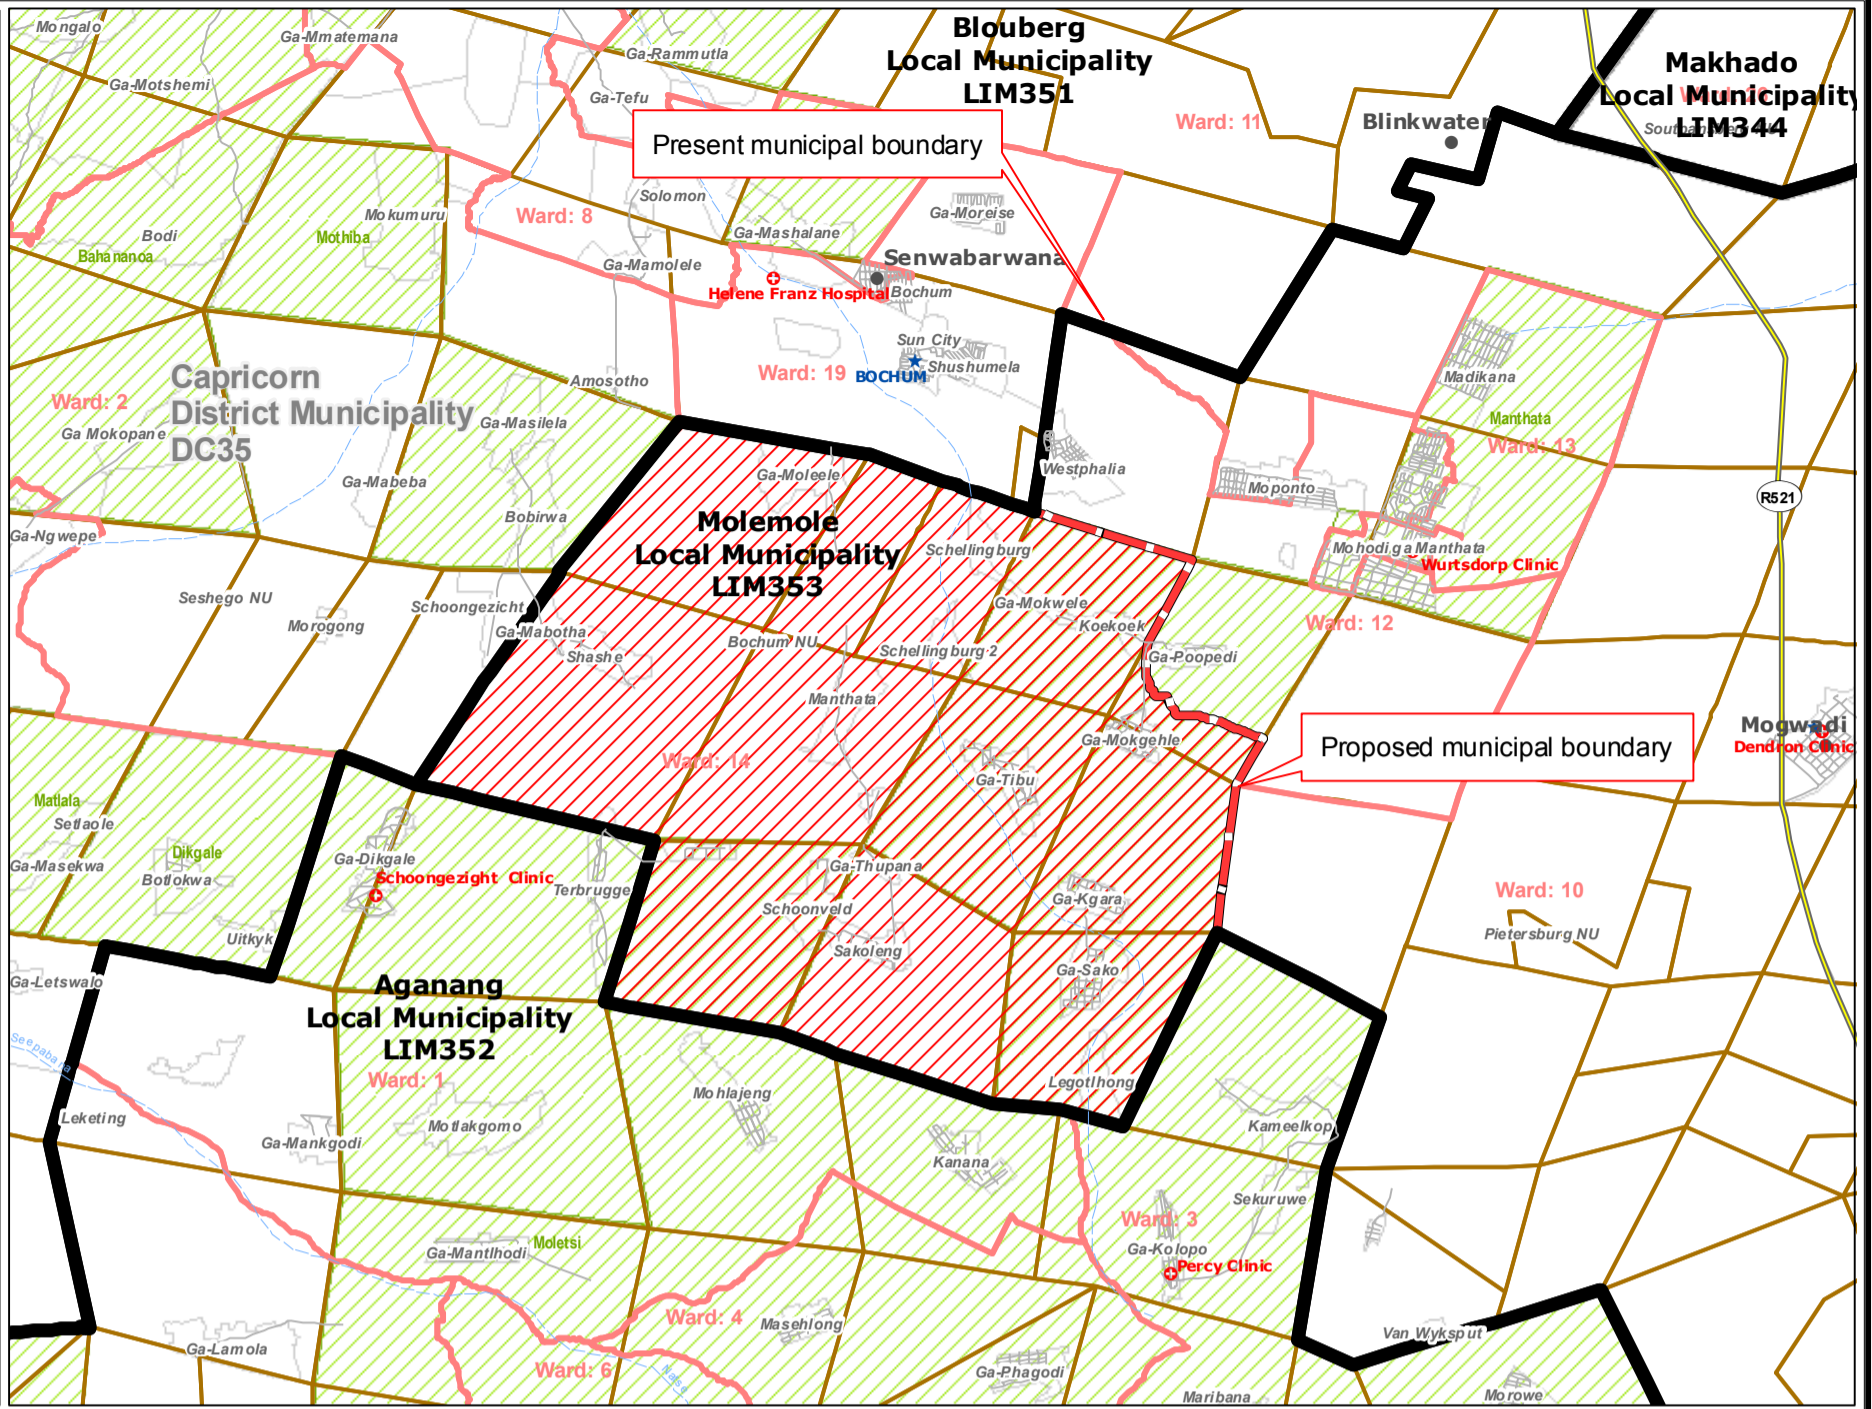

**Redetermination of municipal boundaries**

MAP NUMBER  
**DEM4077**

DATE  
**February 2012**

**Legend**

- District Municipalities
- Local / Metro Municipalities
- Proposed boundary change
- Traditional Council Areas
- Wards
- Sub Place
- Parent Farms
- Dams
- National Roads
- Main Roads
- Secondary Roads
- Streets
- Railways
- Rivers
- Towns
- Schools
- Health Facilities
- Police Stations
- Airports

**SECTION 26 DESCRIPTION:**

Proposed redetermination of the municipal boundaries of Blouberg Local Municipality (LIM351) and Molemole Local Municipality (LIM353) by Excluding Ward 14 from Molemole Local Municipality and including it in Blouberg Local Municipal