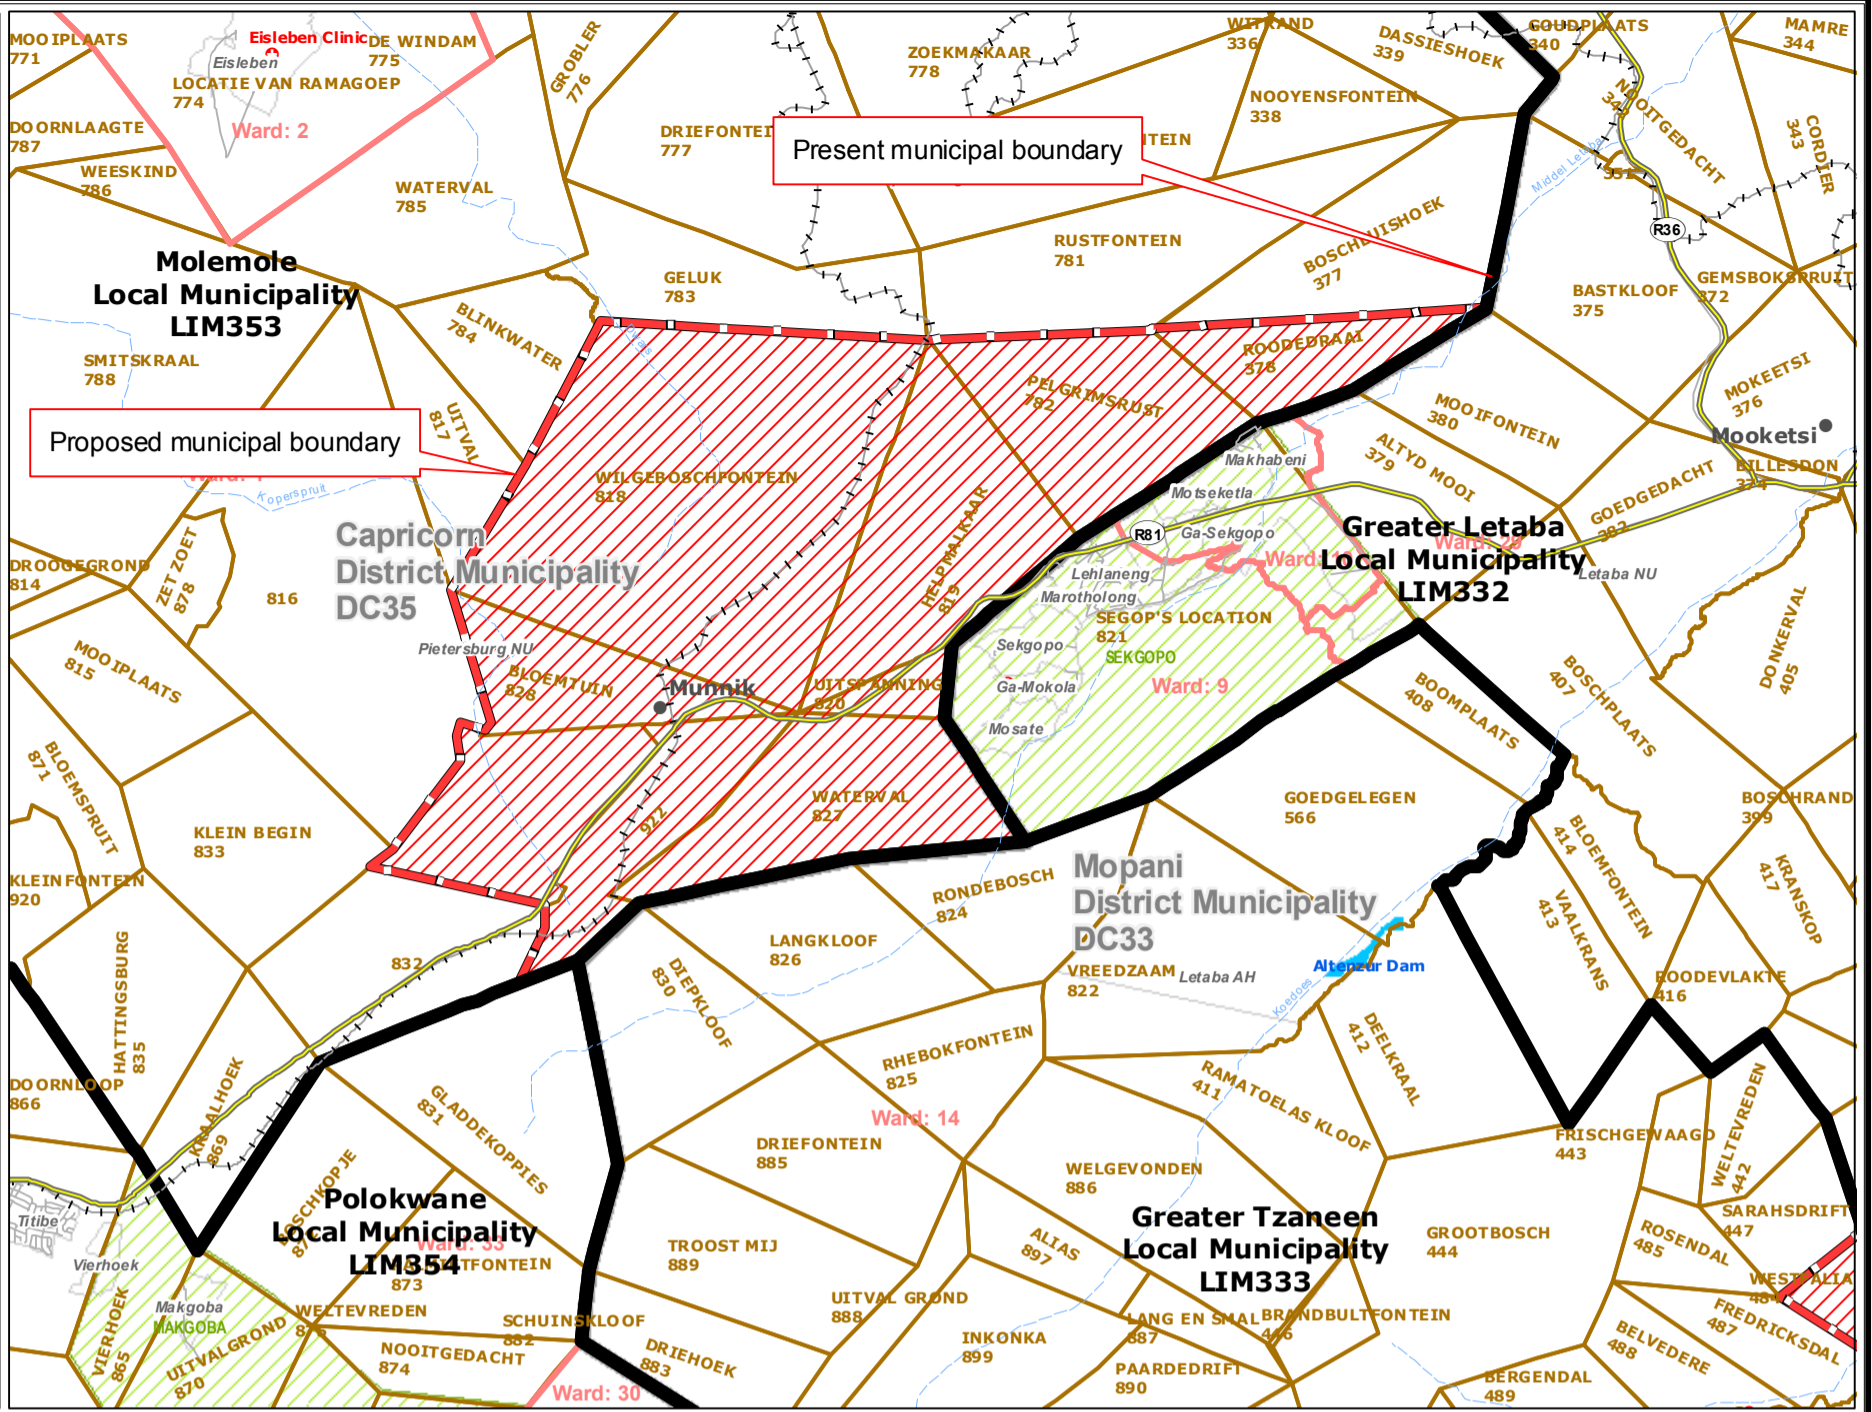

Redetermination of municipal boundaries

MAP NUMBER
DEM4078

DATE
February 2012

- Legend**
- District Municipalities
 - Local / Metro Municipalities
 - Proposed boundary change
 - Traditional Council Areas
 - Wards
 - Sub Place
 - Parent Farms
 - Dams
 - National Roads
 - Main Roads
 - Secondary Roads
 - Streets
 - Railways
 - Rivers
 - Towns
 - Schools
 - Health Facilities
 - Police Stations
 - Airports

PreSECTION 26 DESCRIPTION:

Proposed redetermination of the municipal boundaries of Greater Letaba Local Municipality (LIM332), Mopani District Municipality (DC32) and Molemole Local Municipality (LIM353), Capricorn District Municipality (DC35) by Excluding the Town Munnik from Molemole Local Municipality and including it in Greater Letaba Local Municipal