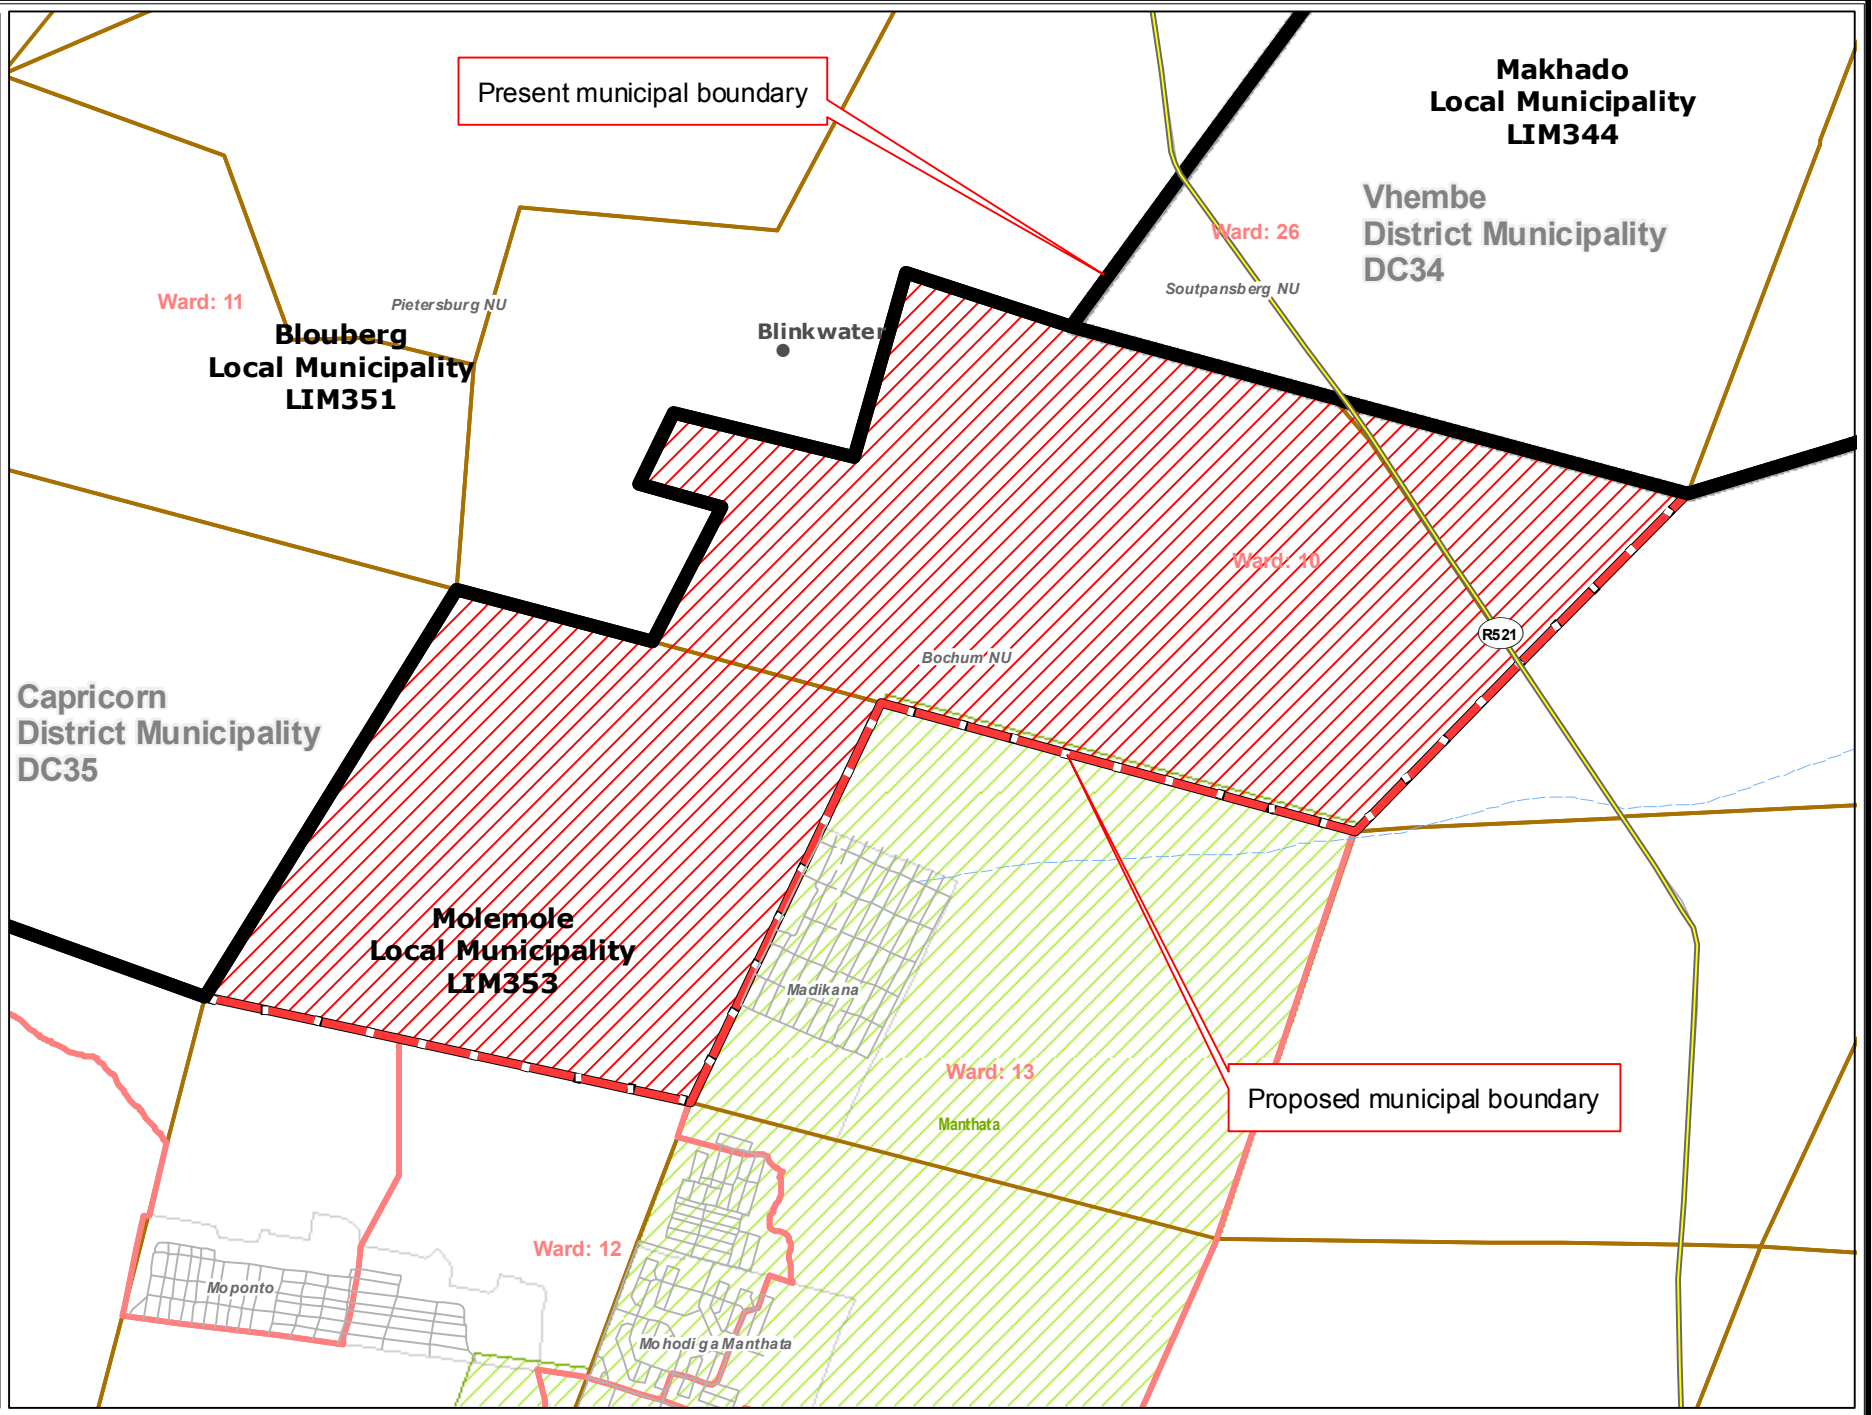

Redetermination of municipal boundaries

MAP NUMBER
DEM4079

DATE
February 2012

Legend

- District Municipalities
- Local / Metro Municipalities
- Proposed boundary change
- Traditional Council Areas
- Wards
- Sub Place
- Parent Farms
- Dams
- National Roads
- Main Roads
- Secondary Roads
- Streets
- Railways
- Rivers
- Towns
- Schools
- Health Facilities
- Police Stations
- Airports

PreSECTION 26 DESCRIPTION:

Proposed redetermination of the municipal boundaries of Blouberg Local Municipality (LIM351) and Molemole Local Municipality (LIM353), Capricorn District Municipality (DC35) by Excluding the farm areas in Ward 10 from Molemole Local Municipality and including them in Blouberg Local Municipal