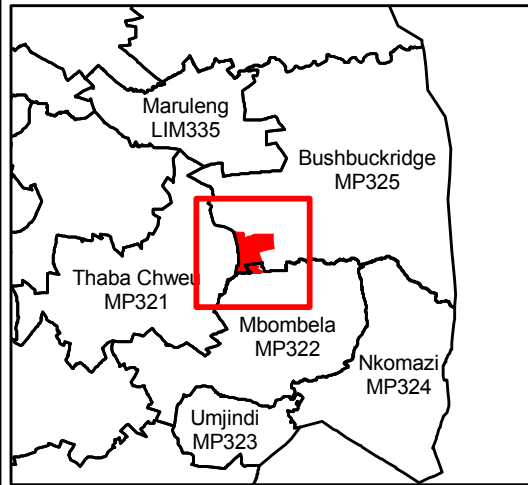

OVERVIEW

Proposed redetermination of the municipal boundaries of Mbombela (MP322), Bushbuckridge (MP325) and Thaba Chweu (MP321) local municipalities by excluding the farms Wales 250, Injaka 267, Excelsior 271, Waterval 273, Beestkraalspruit 270, Dirdprift 288, Marite 287, and Boschhoek 290, from the Bushbuckridge Local Municipality (MP325), and the farm Sandford 291 from the Mbombela Local Municipality (MP322), and include them into the Thaba Chweu Local Municipality (MP321).

Legend

	DEM		Local/Metro Municipalities		National Roads		Schools
	District Management Areas		Main Roads		Police Stations		Health Facilities
	Wards		Secondary Roads		Streets		Main Place
	Traditional Councils		Railways		Rivers		
	Parent Farms						
	Sub Division						
	Sub Place						
	Dams						