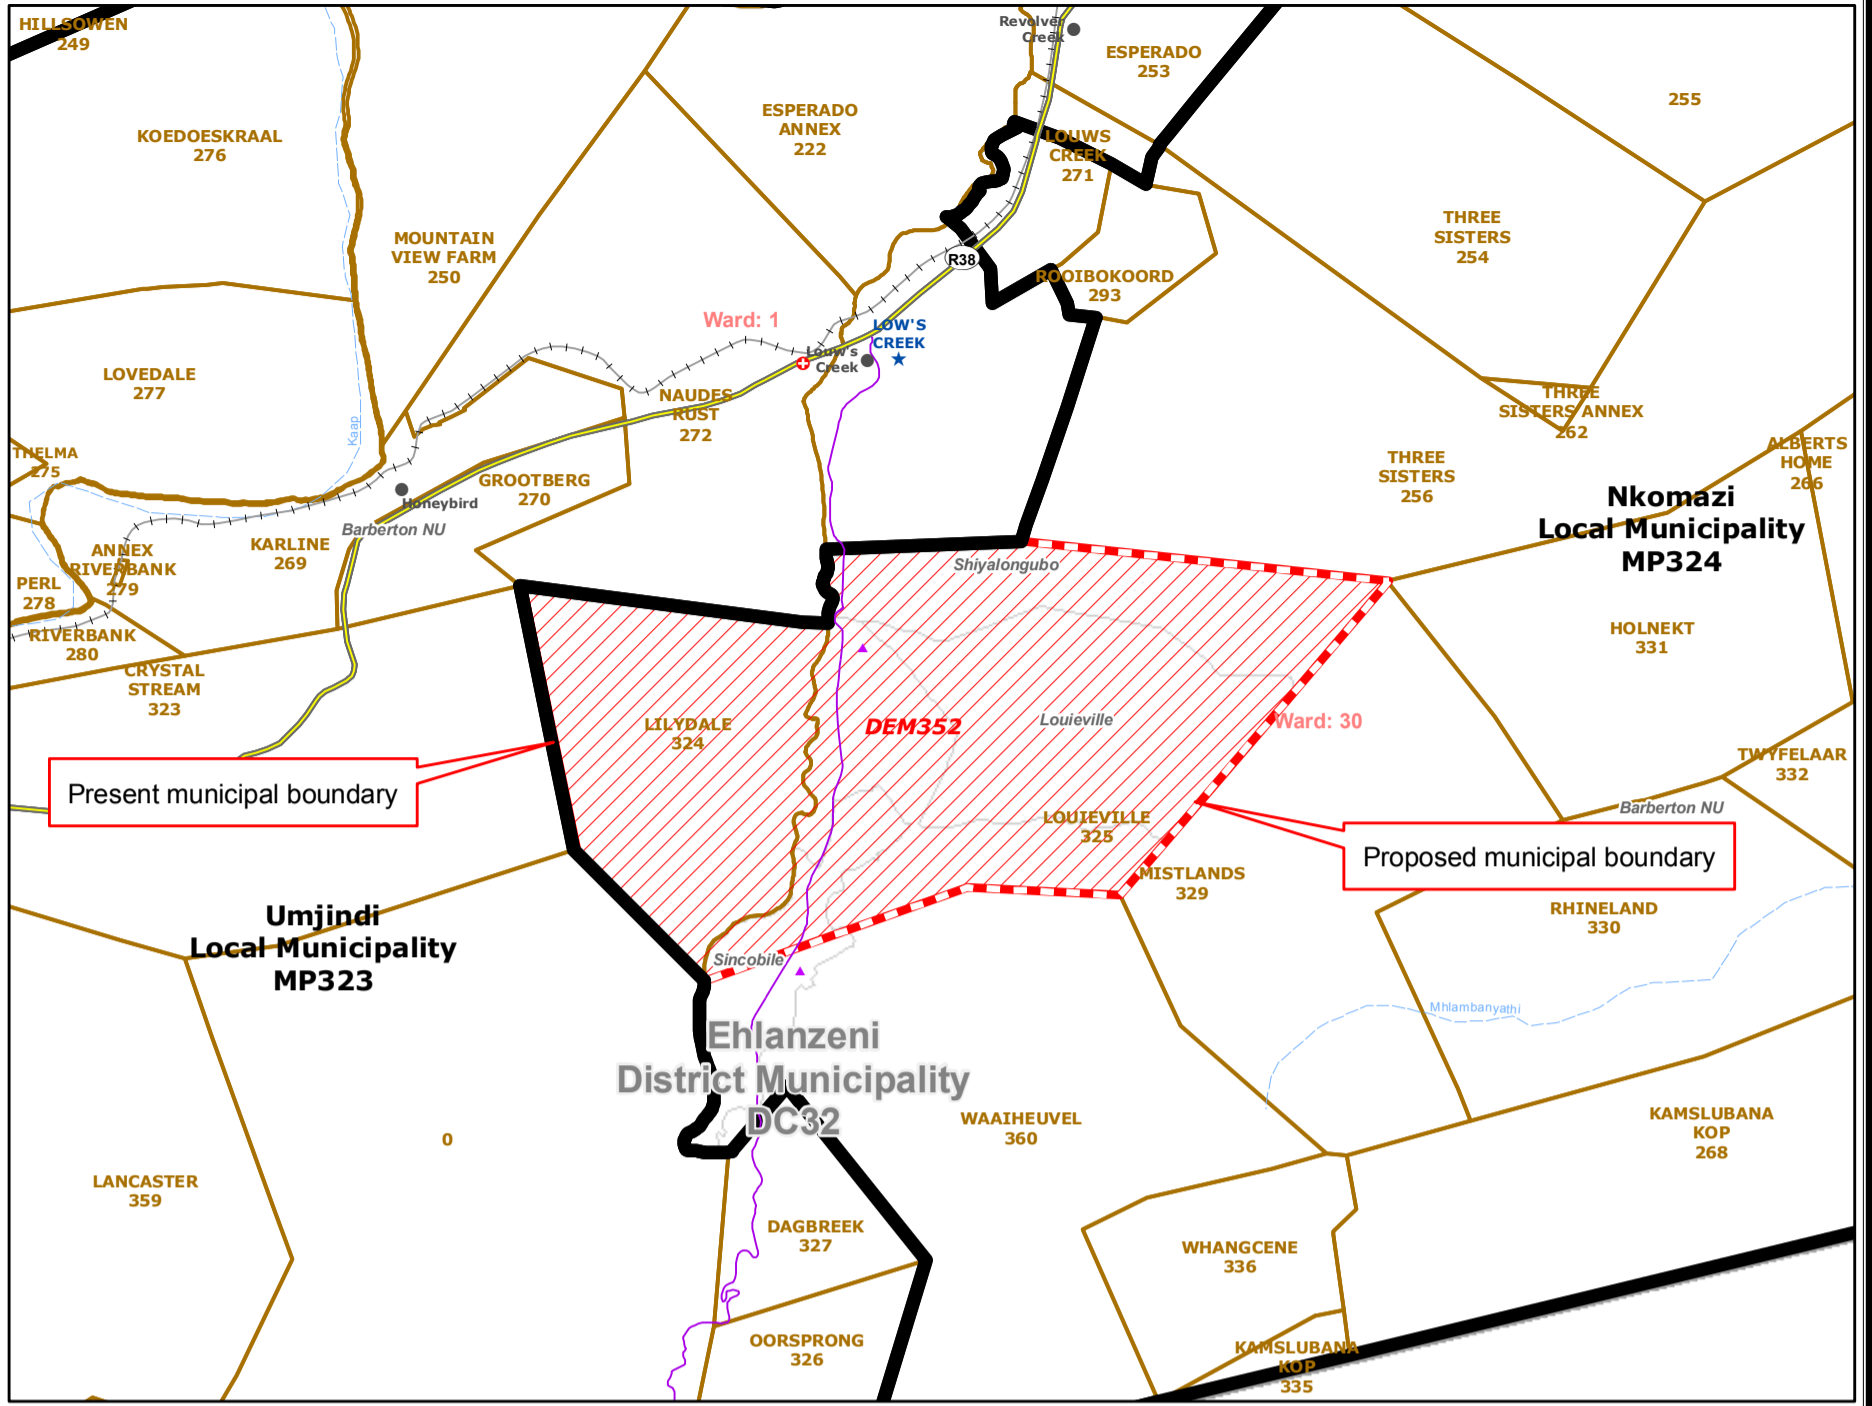

# Redetermination of municipal boundaries

MAP NUMBER  
**DEM352**

DATE  
**February 2012**

- Legend**
- District Municipalities
  - Local / Metro Municipalities
  - Proposed boundary change
  - Traditional Council Areas
  - Wards
  - SubPlace
  - Parent Farms
  - Dams
  - National Roads
  - Main Roads
  - Secondary Roads
  - Streets
  - Railways
  - Rivers
  - Towns
  - Schools
  - Health Facilities
  - Police Stations
  - Airports

## PRE SECTION 26 DESCRIPTION:

Proposed redetermination of the municipal boundaries of the Nkomazi Local Municipality (MP324), Umjindi Local Municipality (MP323), by excluding the Farms Lillydale 324 Louieville 325, from the municipal area of Nkomazi Local Municipality (MP324), and by including them into the municipal area of Umjindi Local Municipality (MP323)

O  
V  
E  
R  
V  
I  
E  
W  
M  
A  
P