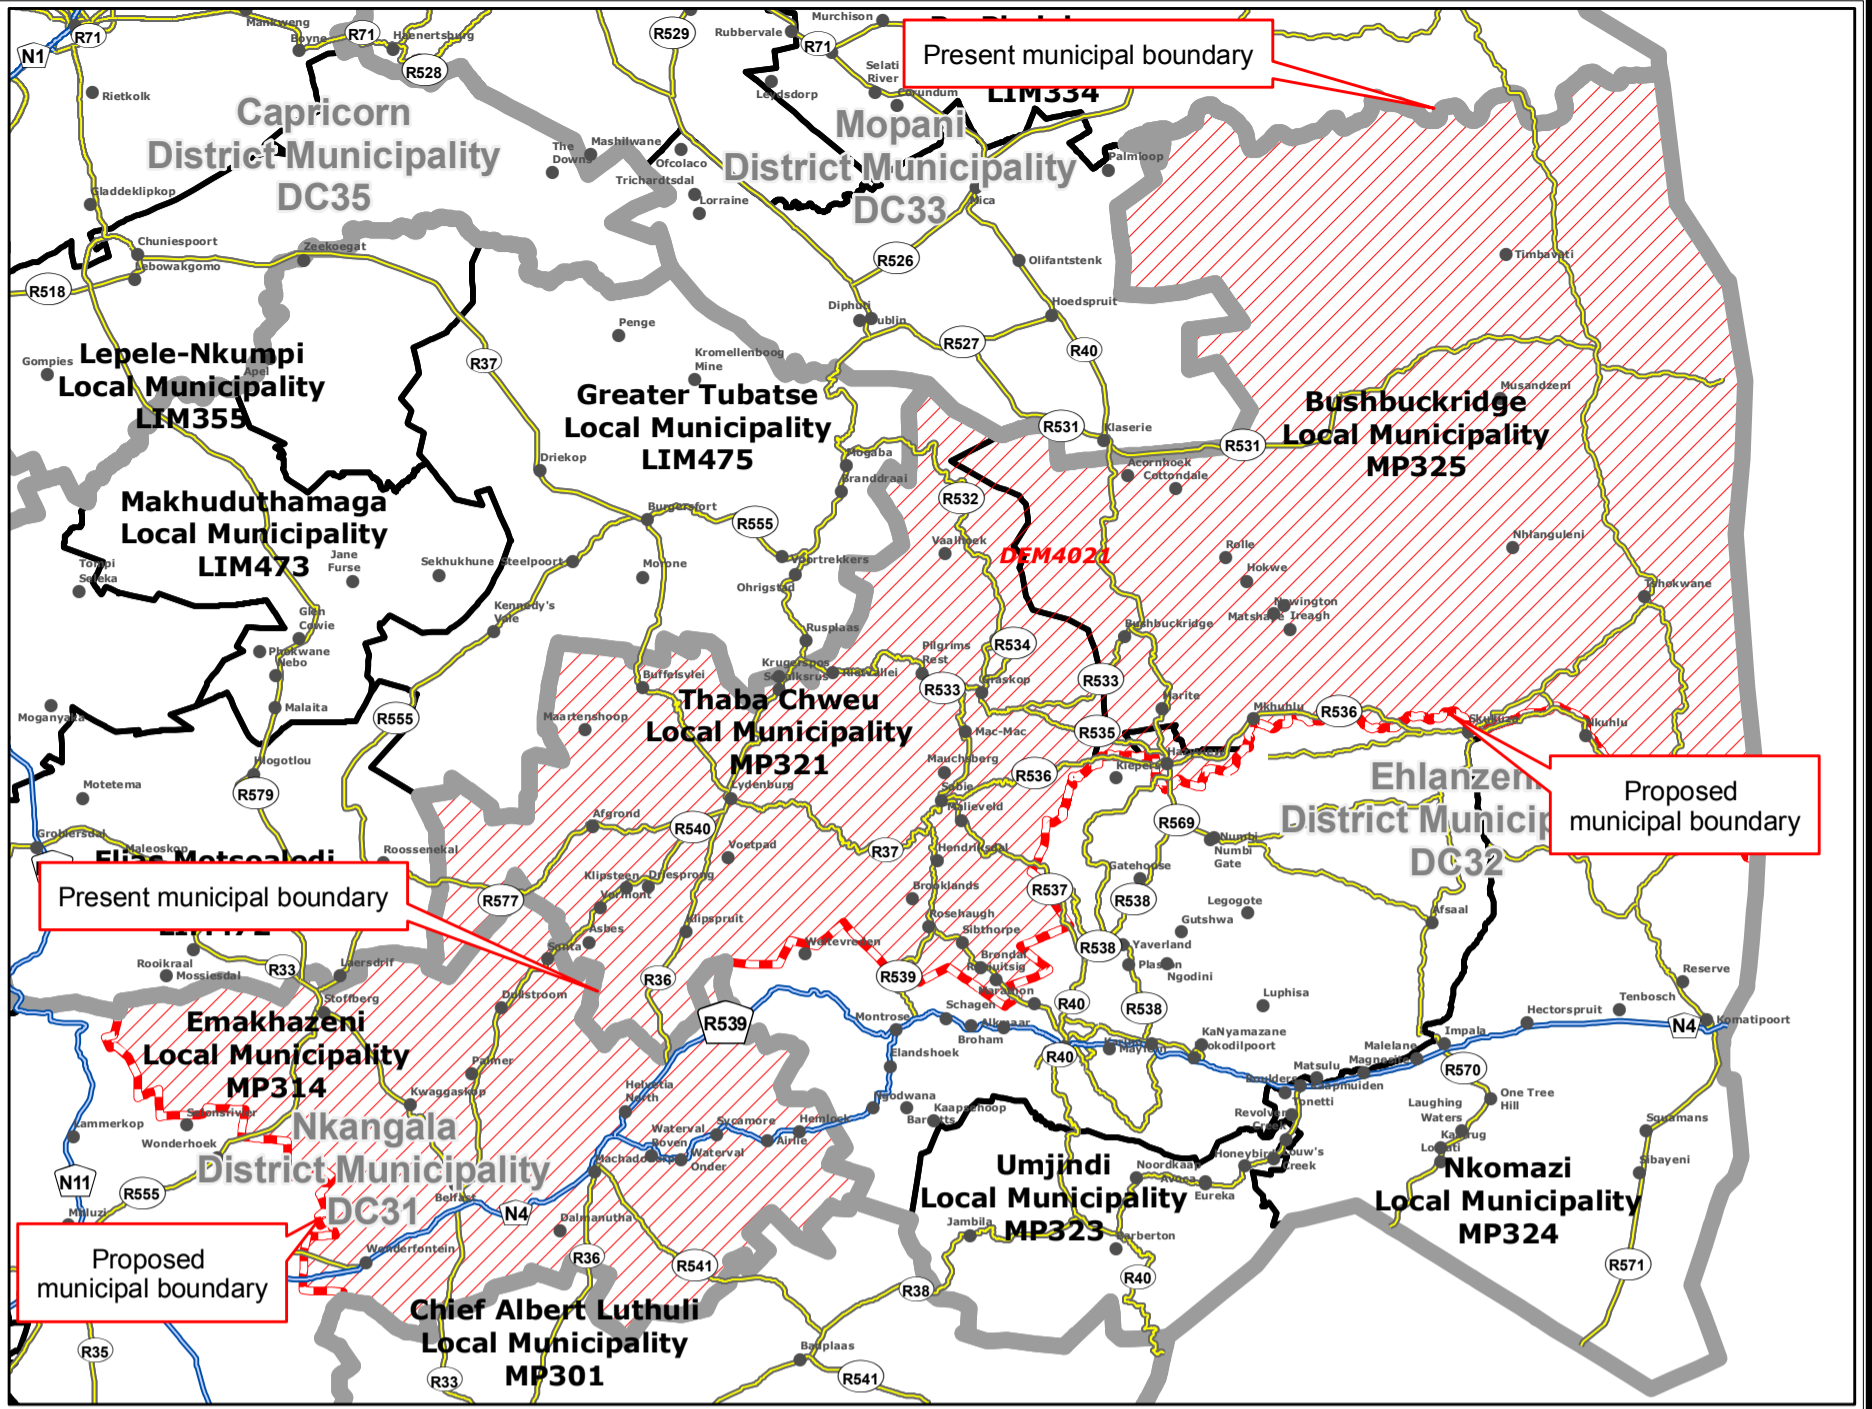

# Redetermination of municipal boundaries

MAP NUMBER  
**DEM4021**

DATE  
**February 2012**

- Legend**
- District Municipalities
  - Local / Metro Municipalities
  - Proposed boundary change
  - Traditional Council Areas
  - Wards
  - SubPlace
  - Parent Farms
  - Dams
  - National Roads
  - Main Roads
  - Secondary Roads
  - Streets
  - Railways
  - Rivers
  - Towns
  - Schools
  - Health Facilities
  - Police Stations
  - Airports

## PRE SECTION 26 DESCRIPTION:

Proposed redetermination of the Mbombela Local Municipality (MP322), Nkangala District Municipality (DC31) and Ehlanzeni District Municipality (DC32), by excluding ward 1 of the Mbombela Local Municipality (MP322) and including it into Bushbuckridge Local Municipality (MP325), as well as excluding Thaba Chweu Local Municipality (MP321) and Bushbuckridge Local Municipality (MP325) from Ehlanzeni District Municipality (DC32), and Emakhazeni Local Municipality (MP314) from Nkangala District Municipality (DC31), and including them into a new District Municipality (DC49)

O  
V  
E  
R  
V  
I  
E  
W  
M  
A  
P