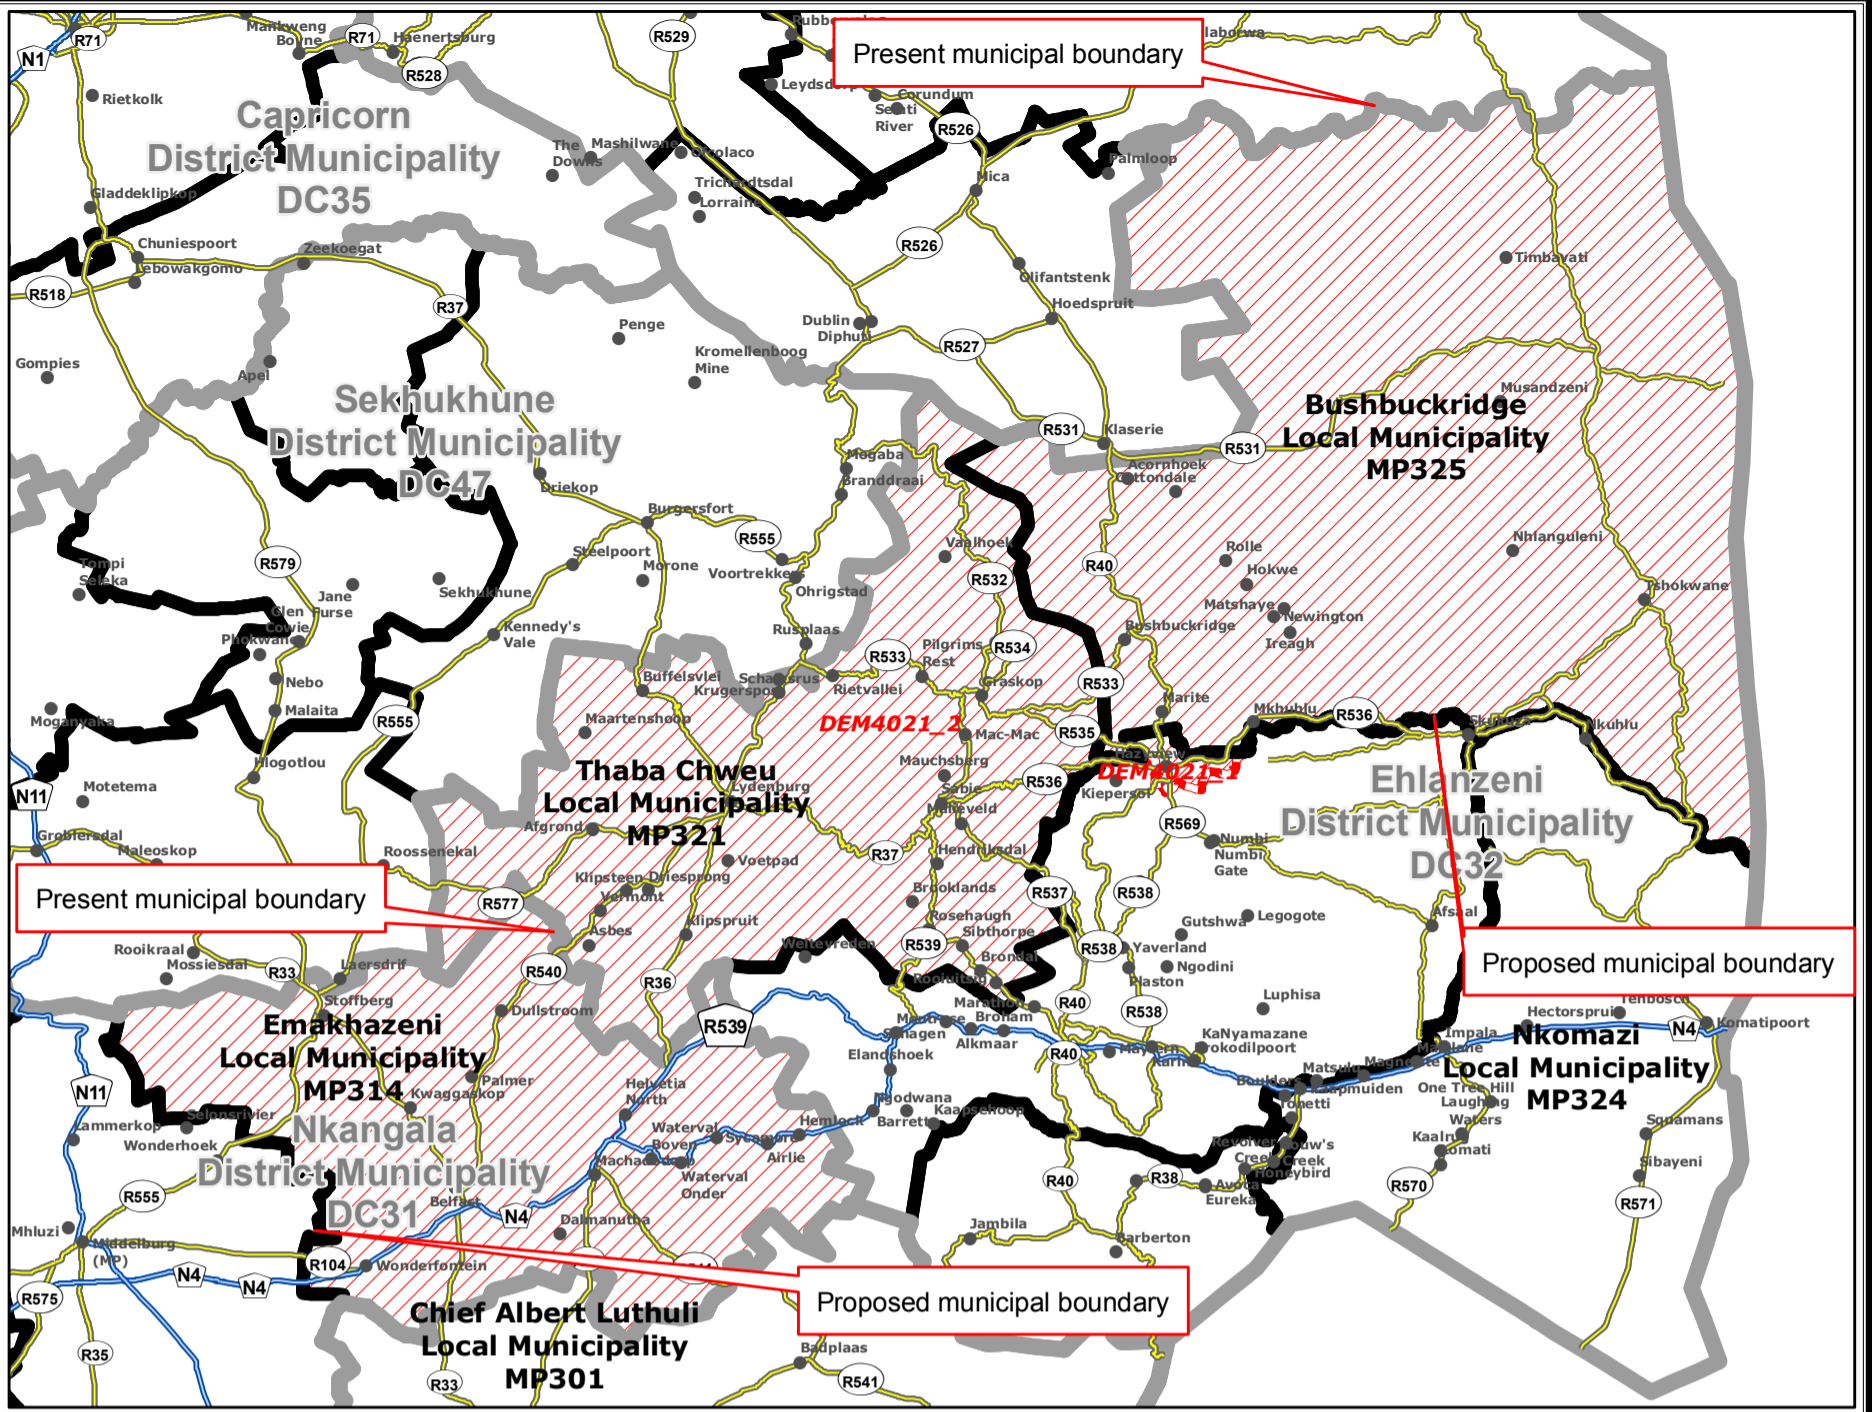

# Redetermination of municipal boundaries

MAP NUMBER  
**DEM4021\_2**

DATE  
**February 2012**

- Legend**
- District Municipalities
  - Local / Metro Municipalities
  - Proposed boundary change
  - Traditional Council Areas
  - Wards
  - SubPlace
  - Parent Farms
  - Dams
  - National Roads
  - Main Roads
  - Secondary Roads
  - Streets
  - Railways
  - Rivers
  - Towns
  - Schools
  - Health Facilities
  - Police Stations
  - Airports

## PRE SECTION 26 DESCRIPTION:

Proposed redetermination of the municipal boundaries of Mbombela Local Municipality (MP322), Bushbuckridge Local Municipality (MP325), by excluding ward 1 from the municipal area of Mbombela Local Municipality (MP322), and by including it into the municipal area of Bushbuckridge Local Municipality (MP325)

O  
V  
E  
R  
V  
I  
E  
W  
M  
A  
P