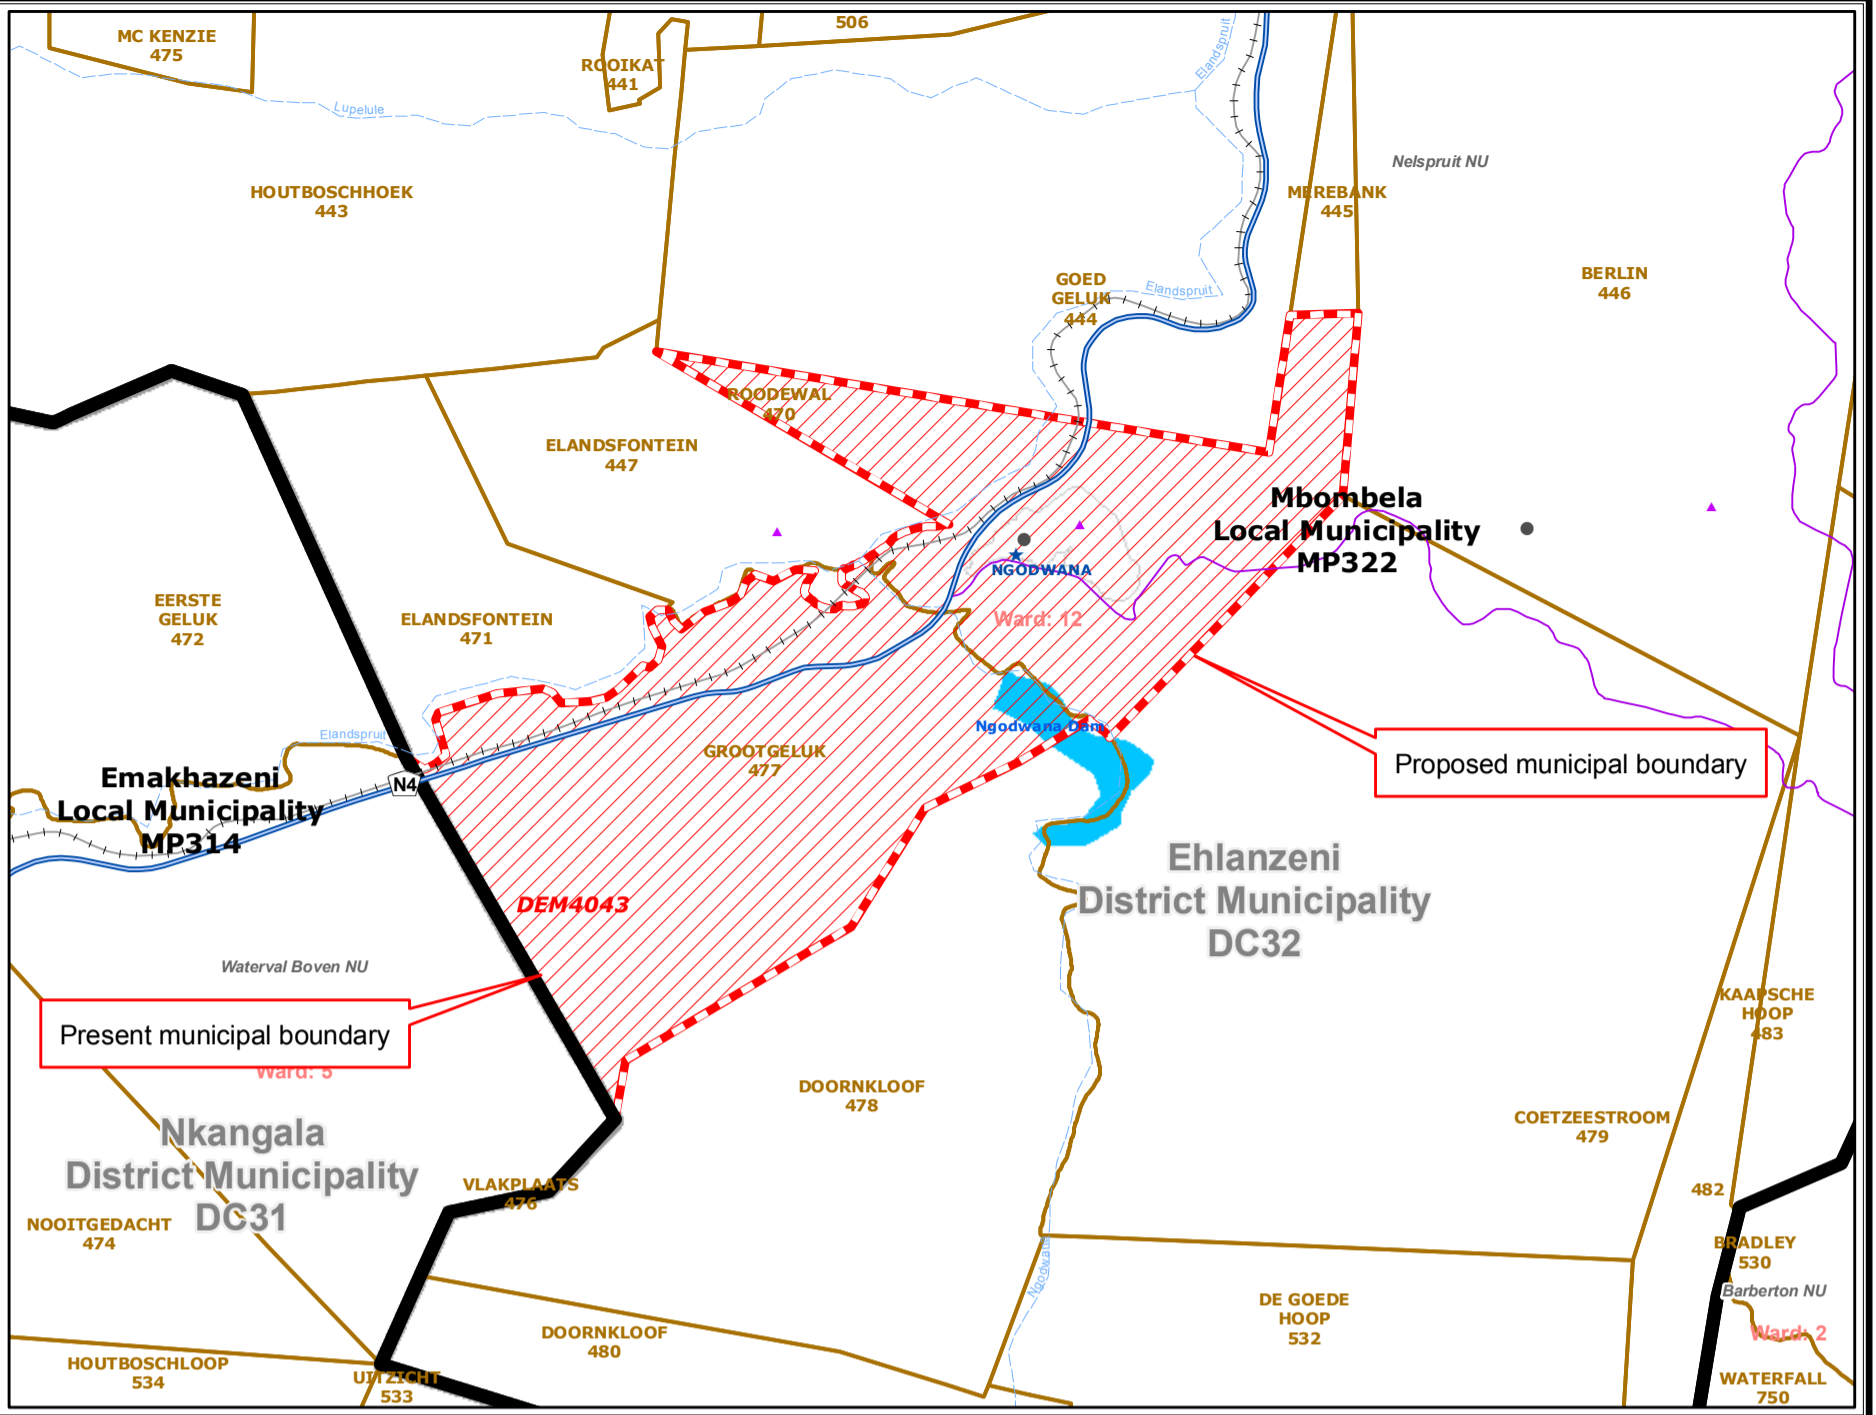

# Redetermination of municipal boundaries

MAP NUMBER  
**DEM4043**

DATE  
**February 2012**

- Legend**
- District Municipalities
  - Local / Metro Municipalities
  - Proposed boundary change
  - Traditional Council Areas
  - Wards
  - SubPlace
  - Parent Farms
  - Dams
  - National Roads
  - Main Roads
  - Secondary Roads
  - Streets
  - Railways
  - Rivers
  - Towns
  - Schools
  - Health Facilities
  - Police Stations
  - Airports

## PRE SECTION 26 DESCRIPTION:

Proposed redetermination of the municipal boundaries of Mbombela Local Municipality (MP313), Ehlanzeni District Municipality (DC32), Emakhazeni Local Municipality (MP313) and Nkangala District Municipality (DC31), by excluding the Farms Grootgeluk 477, Roodewal 470 (SAPPI Ngodwana), from the municipal areas of Mbombela Local Municipality (MP322), Ehlanzeni District Municipality (DC32), and by including them into the municipal areas of Emakhazeni Local Municipality (MP314), Nkangala District Municipality (DC31)

O  
V  
E  
R  
V  
I  
E  
W  
M  
A  
P