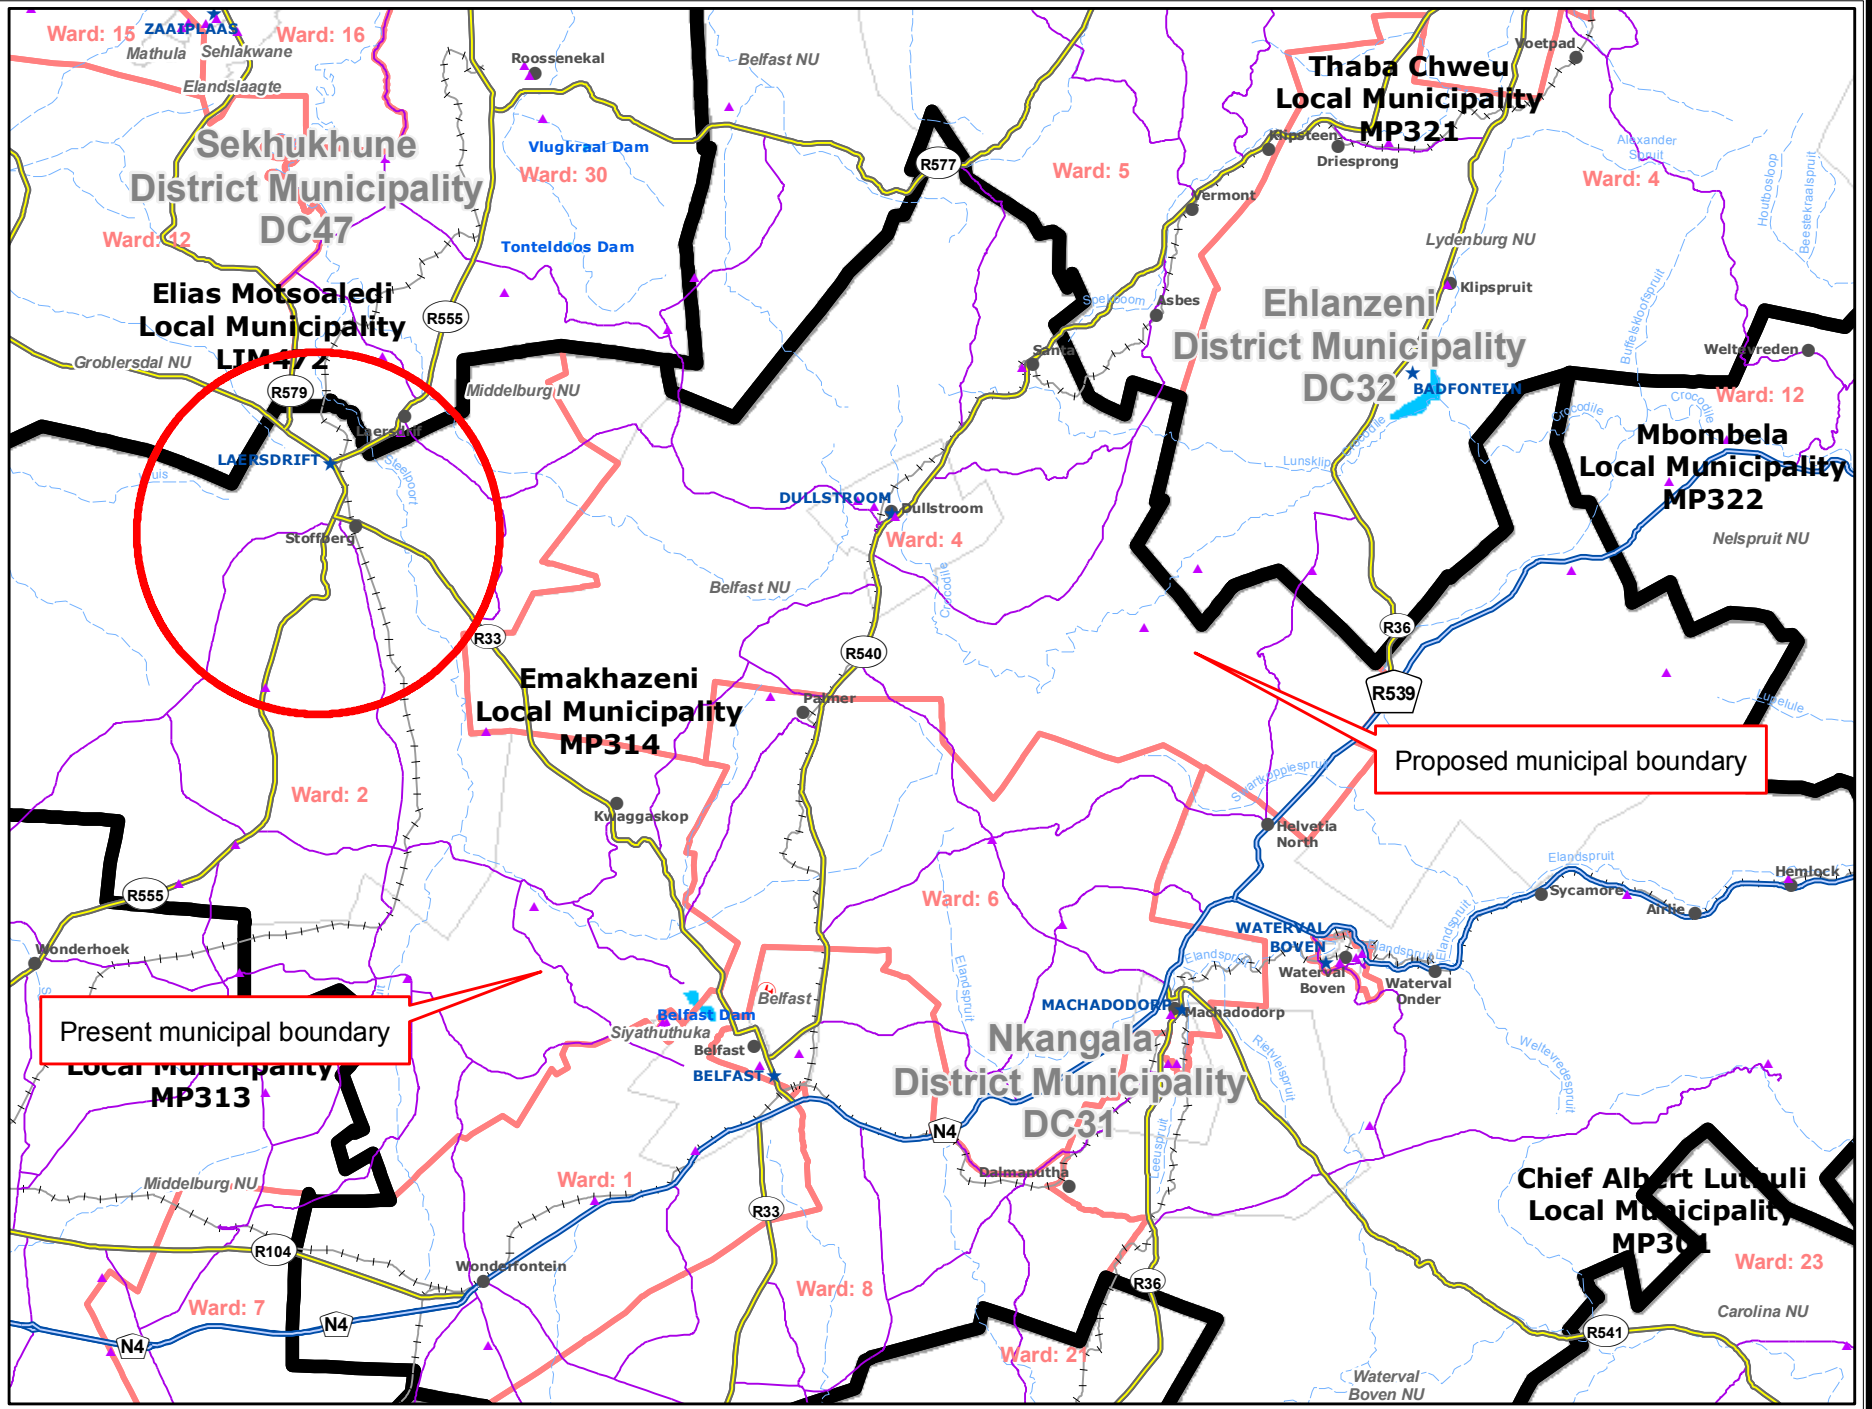

Redetermination of municipal boundaries

MAP NUMBER
DEM4044

DATE
February 2012

Legend

- District Municipalities
- Local / Metro Municipalities
- Proposed boundary change
- Traditional Council Areas
- Wards
- SubPlace
- Parent Farms
- Dams
- National Roads
- Main Roads
- Secondary Roads
- Streets
- Railways
- Rivers
- Towns
- Schools
- Health Facilities
- Police Stations
- Airports

PRE SECTION 26 DESCRIPTION:

Proposed redetermination of the municipal boundaries of Mbombela Local Municipality (MP313), Ehlanzeni District Municipality (DC32), Emakhazeni Local Municipality (MP313) and Nkangala District Municipality (DC31), by excluding the Farms Grootgeluk 477, Roodewal 470 (SAPPI Ngodwana), from the municipal areas of Mbombela Local Municipality (MP322), Ehlanzeni District Municipality (DC32), and by including them into the municipal areas of Emakhazeni Local Municipality (MP314), Nkangala District Municipality (DC31)