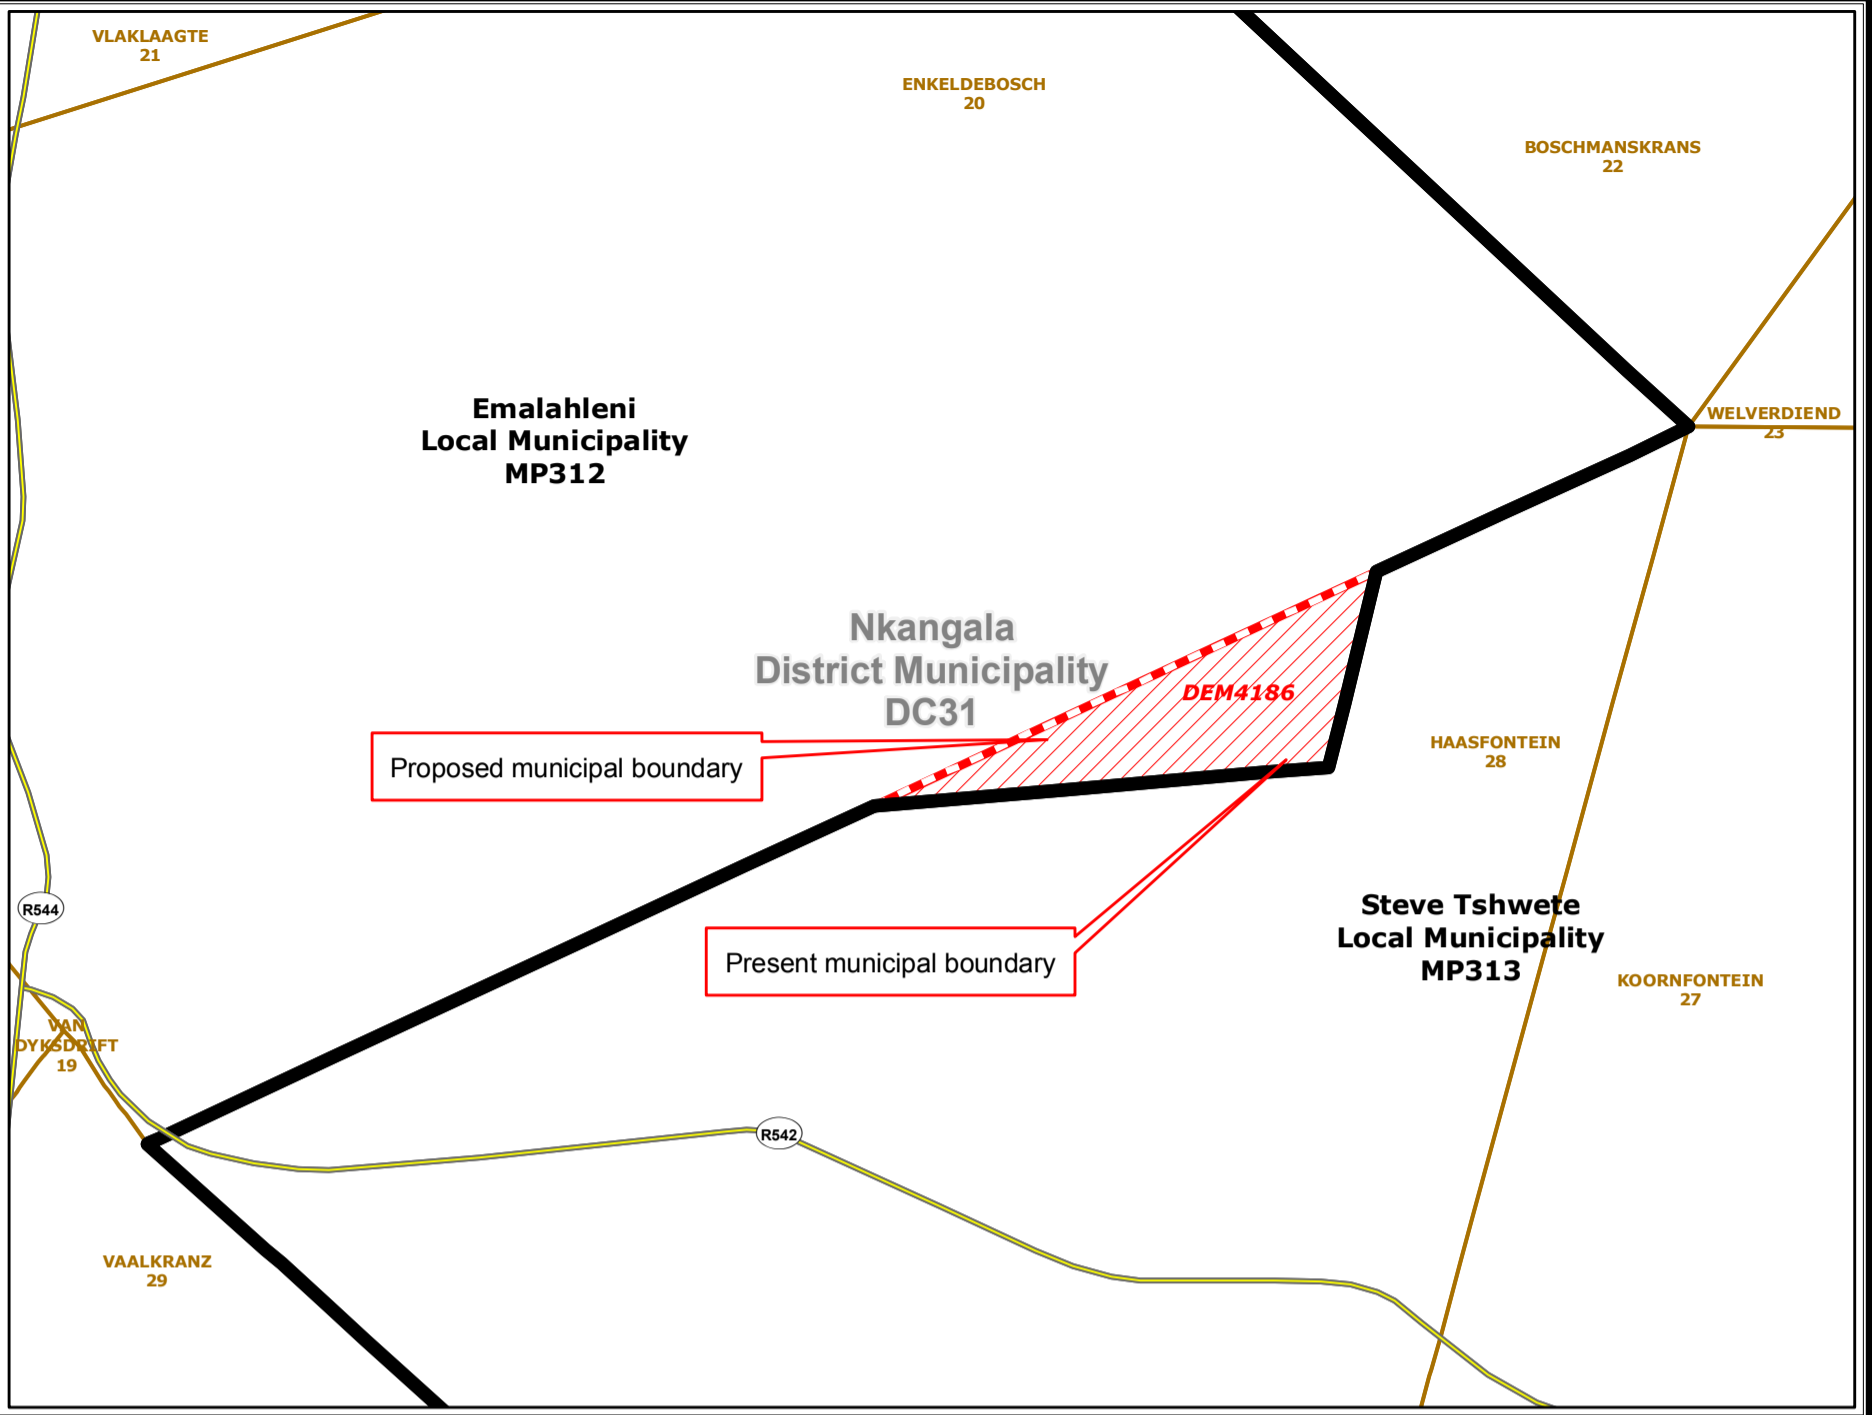

**Redetermination  
of  
municipal  
boundaries**

MAP NUMBER  
**DEM4186**

DATE  
**February 2012**

- Legend**
- District Municipalities
  - Local / Metro Municipalities
  - Proposed boundary change
  - Traditional Council Areas
  - Wards
  - SubPlace
  - Parent Farms
  - Dams
  - National Roads
  - Main Roads
  - Secondary Roads
  - Streets
  - Railways
  - Rivers
  - Towns
  - Schools
  - Health Facilities
  - Police Stations
  - Airports

**PRE SECTION 26  
DESCRIPTION:**

Proposed redetermination of the municipal boundaries of Emalahleni Local Municipality (MP312) and Steve Tshwete Local Municipality (MP313), by excluding portions of the Farm Haasfontein 28 from the municipal area of Emalahleni Local Municipality (MP312) and by including it into them municipal area of Steve Tshwete Local Municipality (MP313)