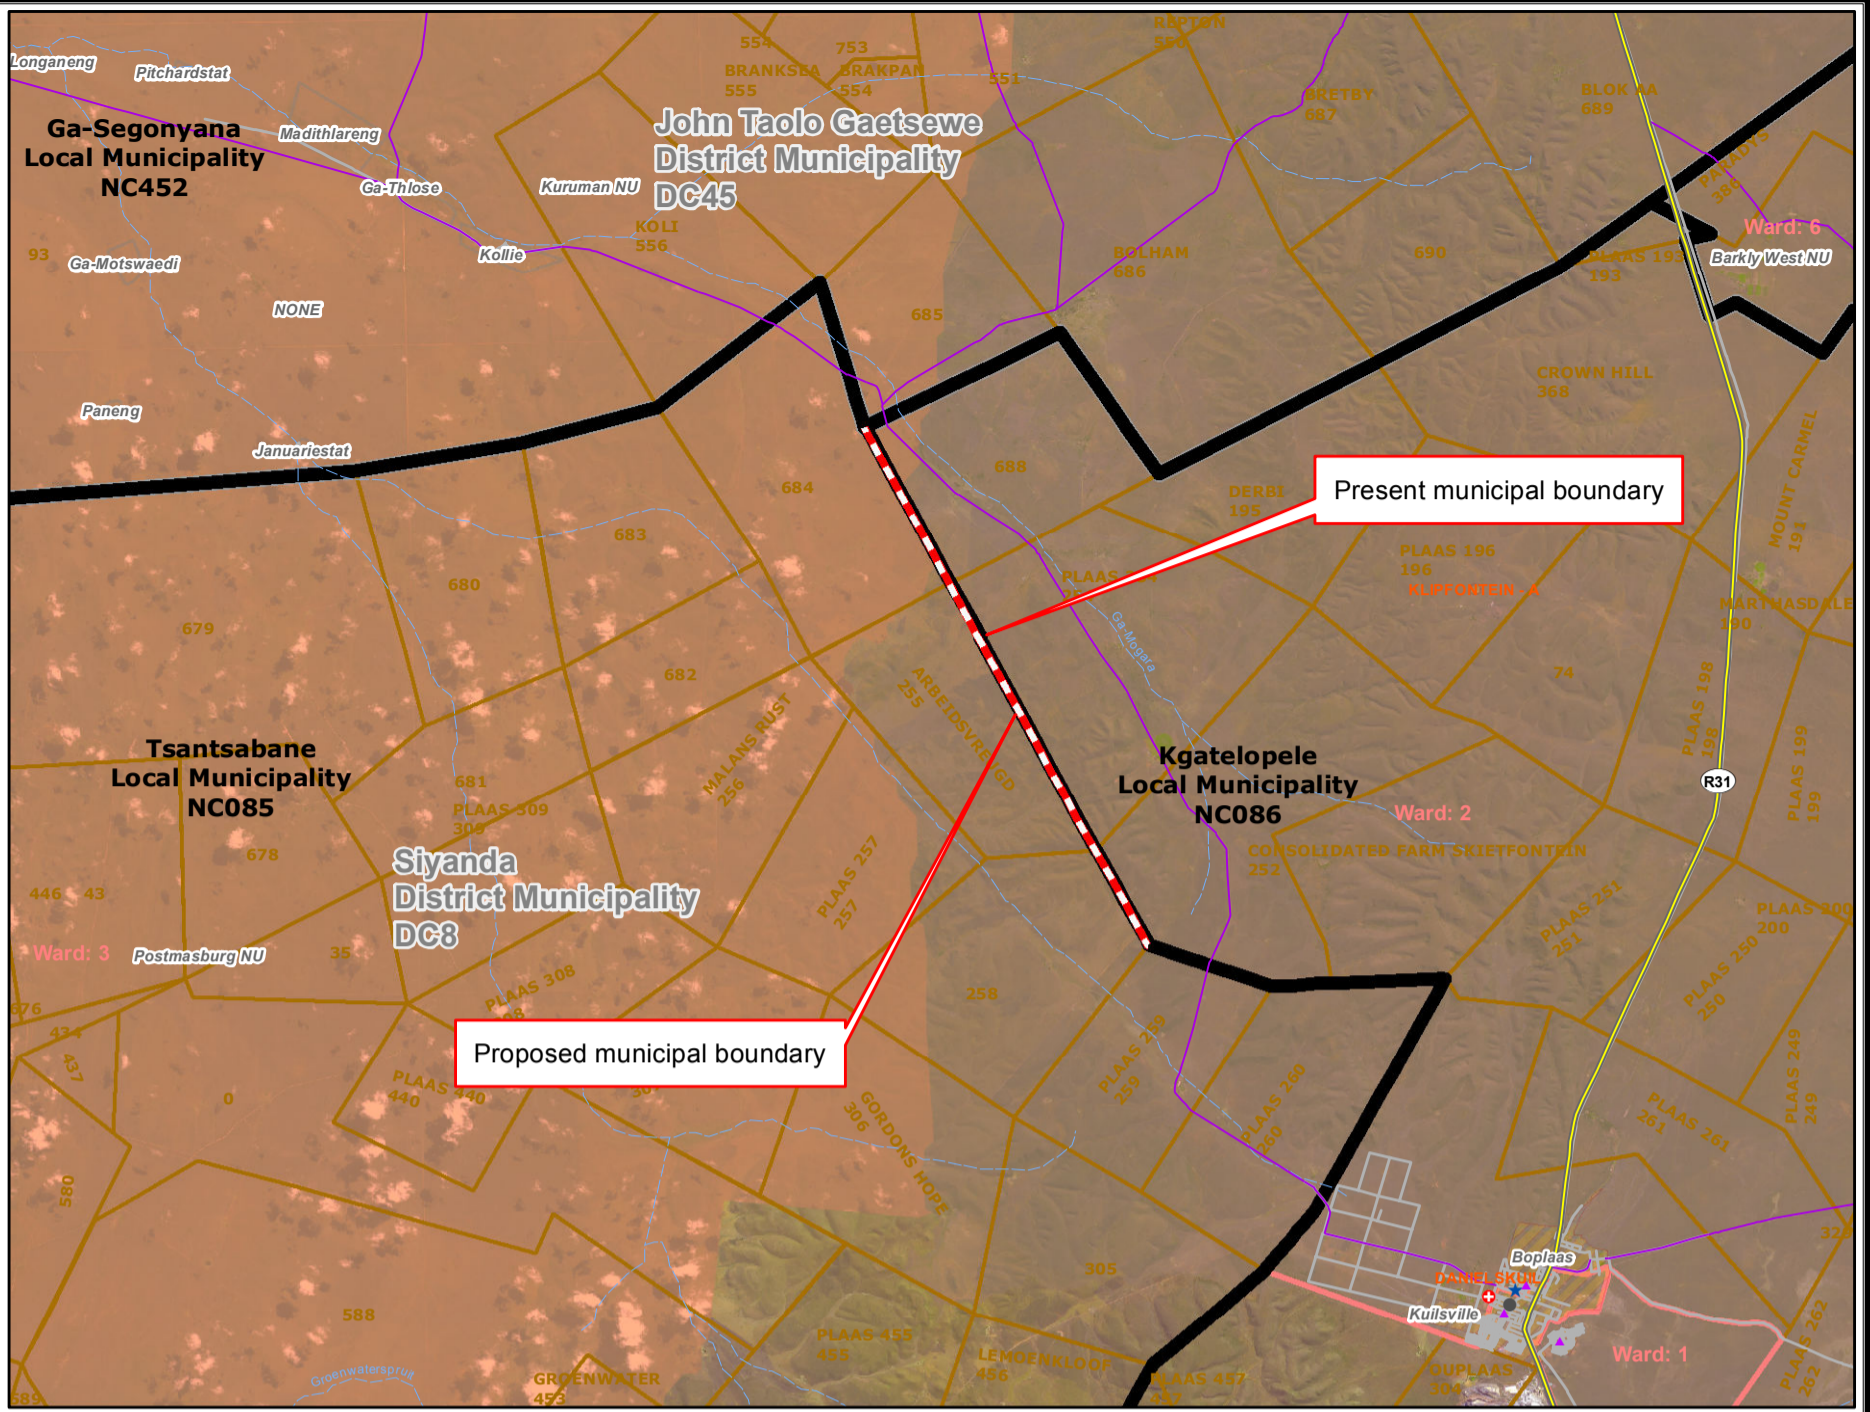

Redetermination of municipal boundaries

MAP NUMBER
DEM2302

DATE
February 2012

- Legend**
- District Municipalities
 - Local / Metro Municipalities
 - Proposed boundary change
 - Traditional Council Areas
 - Wards
 - SubPlace
 - Parent Farms
 - Dams
 - National Roads
 - Main Roads
 - Secondary Roads
 - Streets
 - Railways
 - Rivers
 - Towns
 - Schools
 - Health Facilities
 - Police Stations
 - Airports

SECTION 26 DESCRIPTION:

Proposed redetermination of the municipal boundaries of Tsantsabane Local Municipality (NC085) and Kgatelopele Local Municipality (NC086), by excluding portions of Farm 258, the Farm Arbeidsvregud and Farm 684, from the municipal area of Tsantsabane Local Municipality (NC085), and by including them into the municipal area of Kgatelopele Local Municipality (NC086)