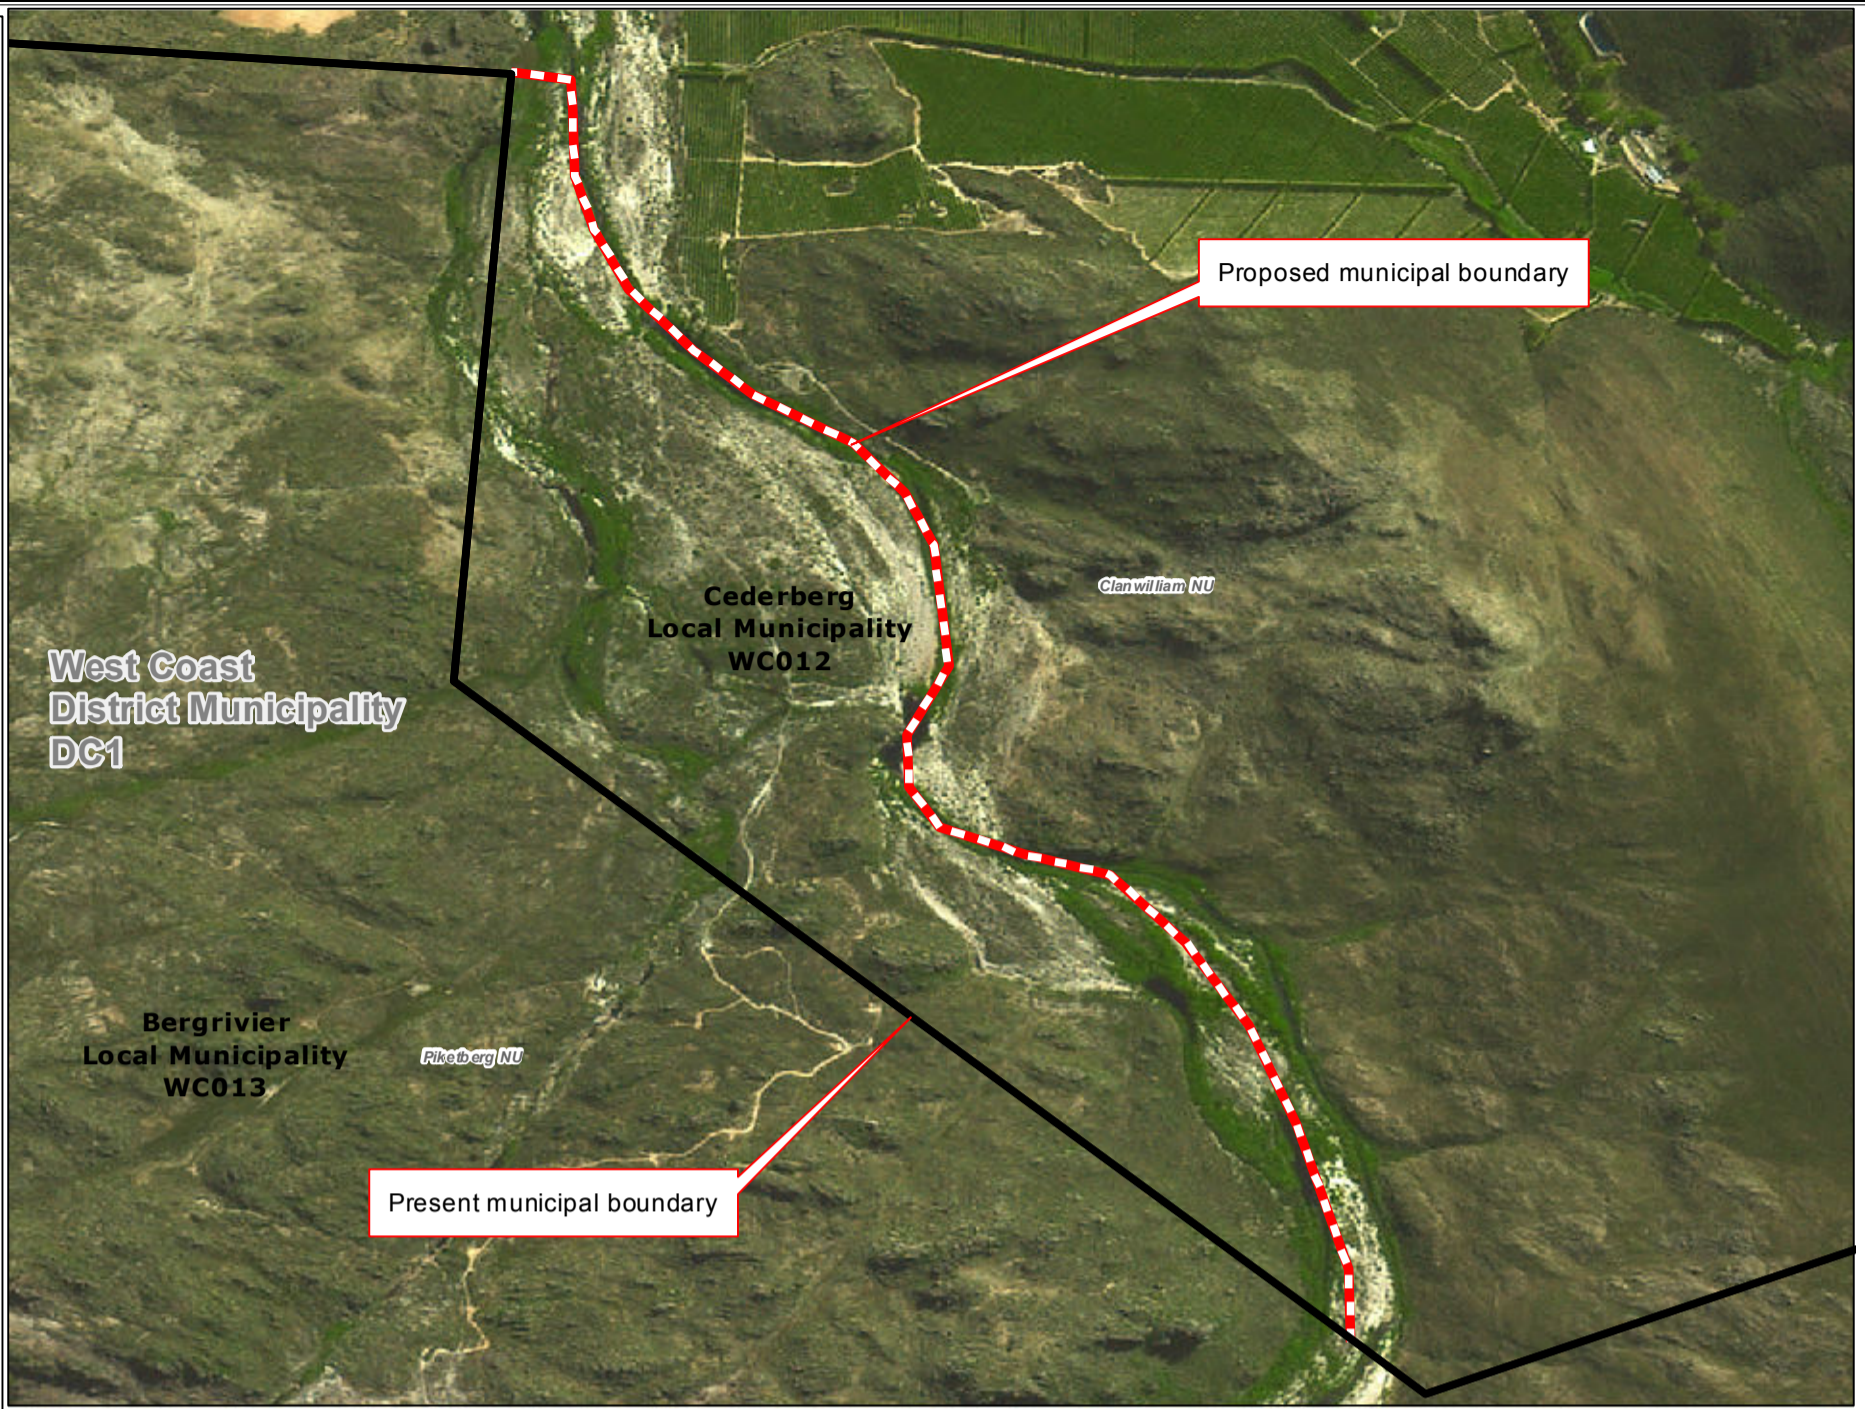

**Redetermination
of
municipal
boundaries**

MAP NUMBER
DEM2001

DATE
February 2012

- Legend**
- District Municipalities
 - Local / Metro Municipalities
 - Proposed boundary change
 - Traditional Council Areas
 - Wards
 - Sub Place
 - Parent Farms
 - Dams
 - National Roads
 - Main Roads
 - Secondary Roads
 - Streets
 - Railways
 - Rivers
 - Towns
 - Schools
 - Health Facilities
 - Police Stations
 - Airports

**SECTION 26
DESCRIPTION:**

Proposed redetermination of the municipal boundaries of the Cederberg Local Municipality (WC012), Bergrivier Local Municipality (WC013), by excluding portions of the farms Keerom and 511 Farm 513, from the municipal area of Cederberg Local Municipality (WC012), and by including them into the municipal area of Bergrivier Local Municipality (WC013)

O
V
E
R
V
I
E
W
M
A
P