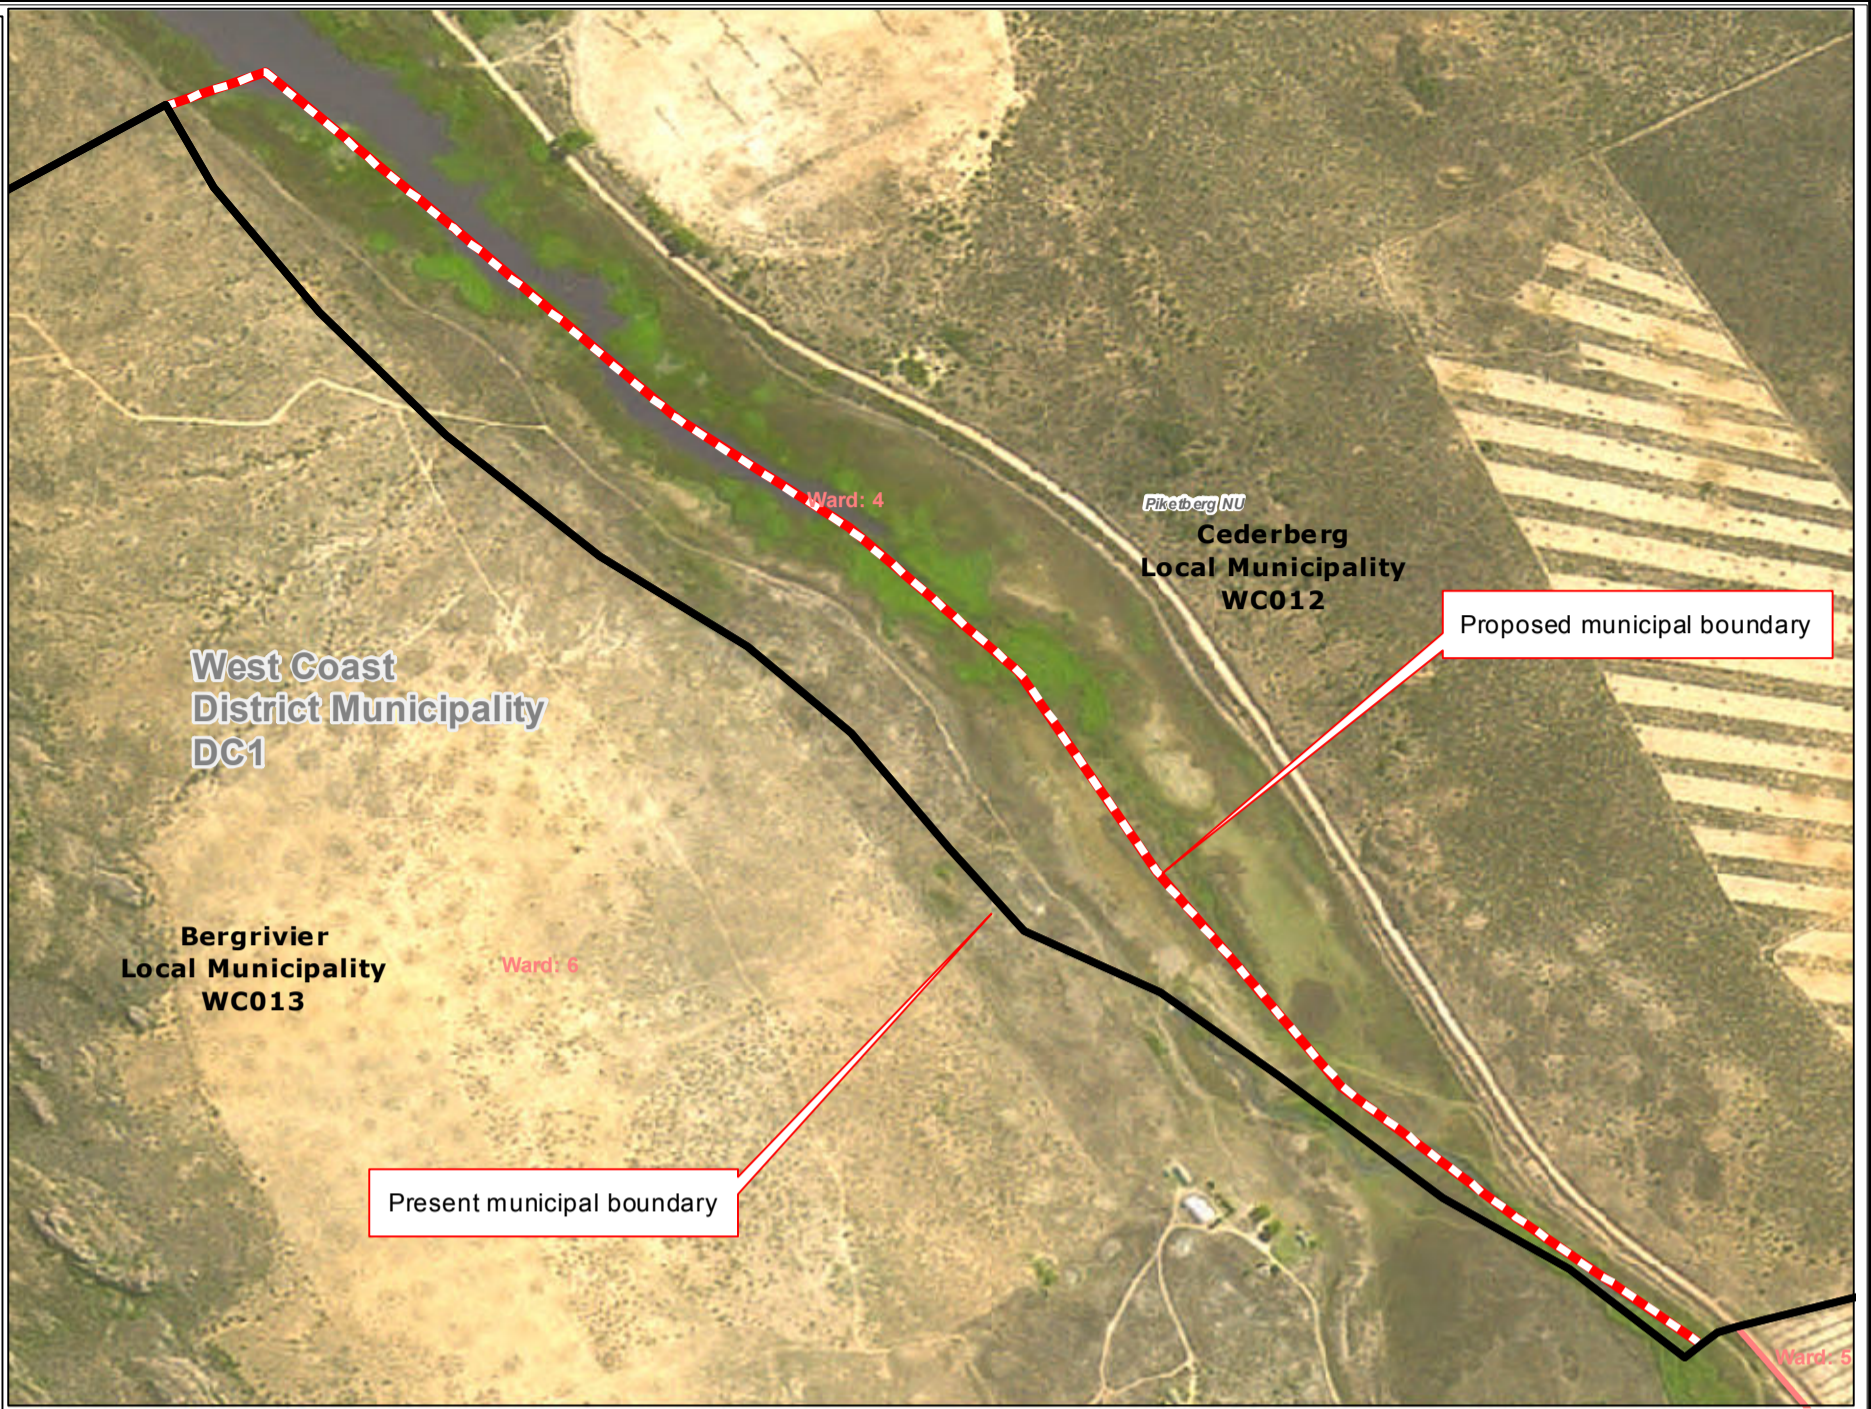

**Redetermination
of
municipal
boundaries**

MAP NUMBER
DEM2002

DATE
February 2012

- Legend**
- District Municipalities
 - Local / Metro Municipalities
 - Proposed boundary change
 - Traditional Council Areas
 - Wards
 - Sub Place
 - Parent Farms
 - Dams
 - National Roads
 - Main Roads
 - Secondary Roads
 - Streets
 - Railways
 - Rivers
 - Towns
 - Schools
 - Health Facilities
 - Police Stations
 - Airports

**SECTION 26
DESCRIPTION:**

Proposed redetermination of the municipal boundaries of the Cederberg Local Municipality (WC012), Bergrivier Local Municipality (WC013), by excluding the area west of the farm Bonteheuvel 1, from the municipal area of Cederberg Local Municipality (WC012), and by including it into the municipal area of Bergrivier Local Municipality (WC013)