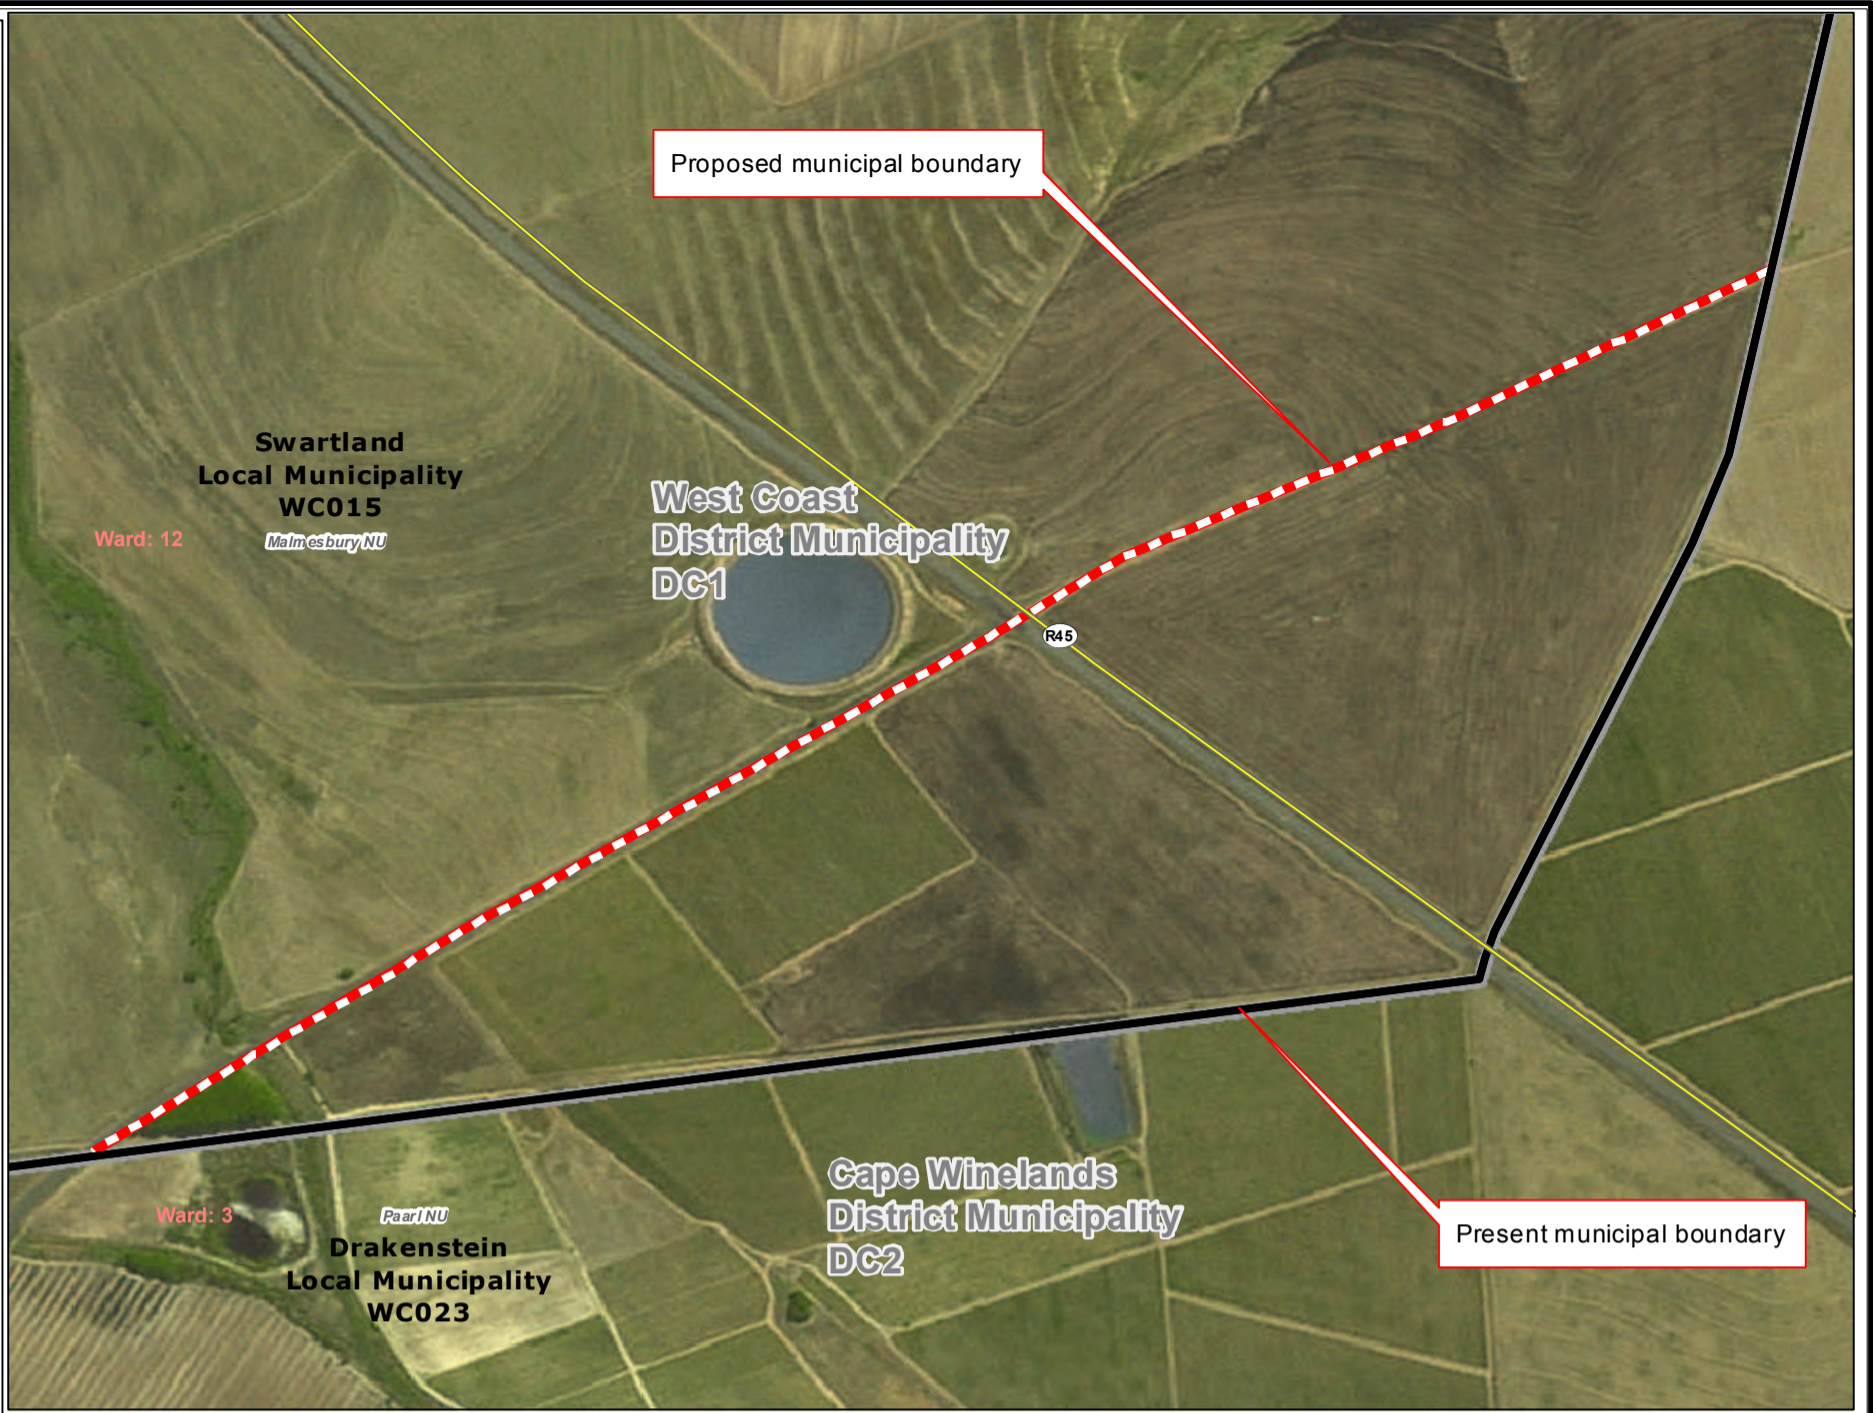

Redetermination of municipal boundaries

MAP NUMBER
DEM2004

DATE
February 2012

- Legend**
- District Municipalities
 - Local / Metro Municipalities
 - Proposed boundary change
 - Traditional Council Areas
 - Wards
 - Sub Place
 - Parent Farms
 - Dams
 - National Roads
 - Main Roads
 - Secondary Roads
 - Streets
 - Railways
 - Rivers
 - Towns
 - Schools
 - Health Facilities
 - Police Stations
 - Airports

SECTION 26 DESCRIPTION:

Proposed redetermination of the municipal boundaries of the Swartland Local Municipality (WC015), West Coast District Municipality (DC1), Drakenstein Local Municipality (WC023) and Cape Winelands District Municipality (DC2), by excluding portions of the farm Meerlust 994, from the municipal area of Swartland Local Municipality (WC015), and West Coast District Municipality (DC1), and by including them into the municipal area of Drakenstein Local Municipality (WC023), and Cape Winelands District Municipality (DC2)