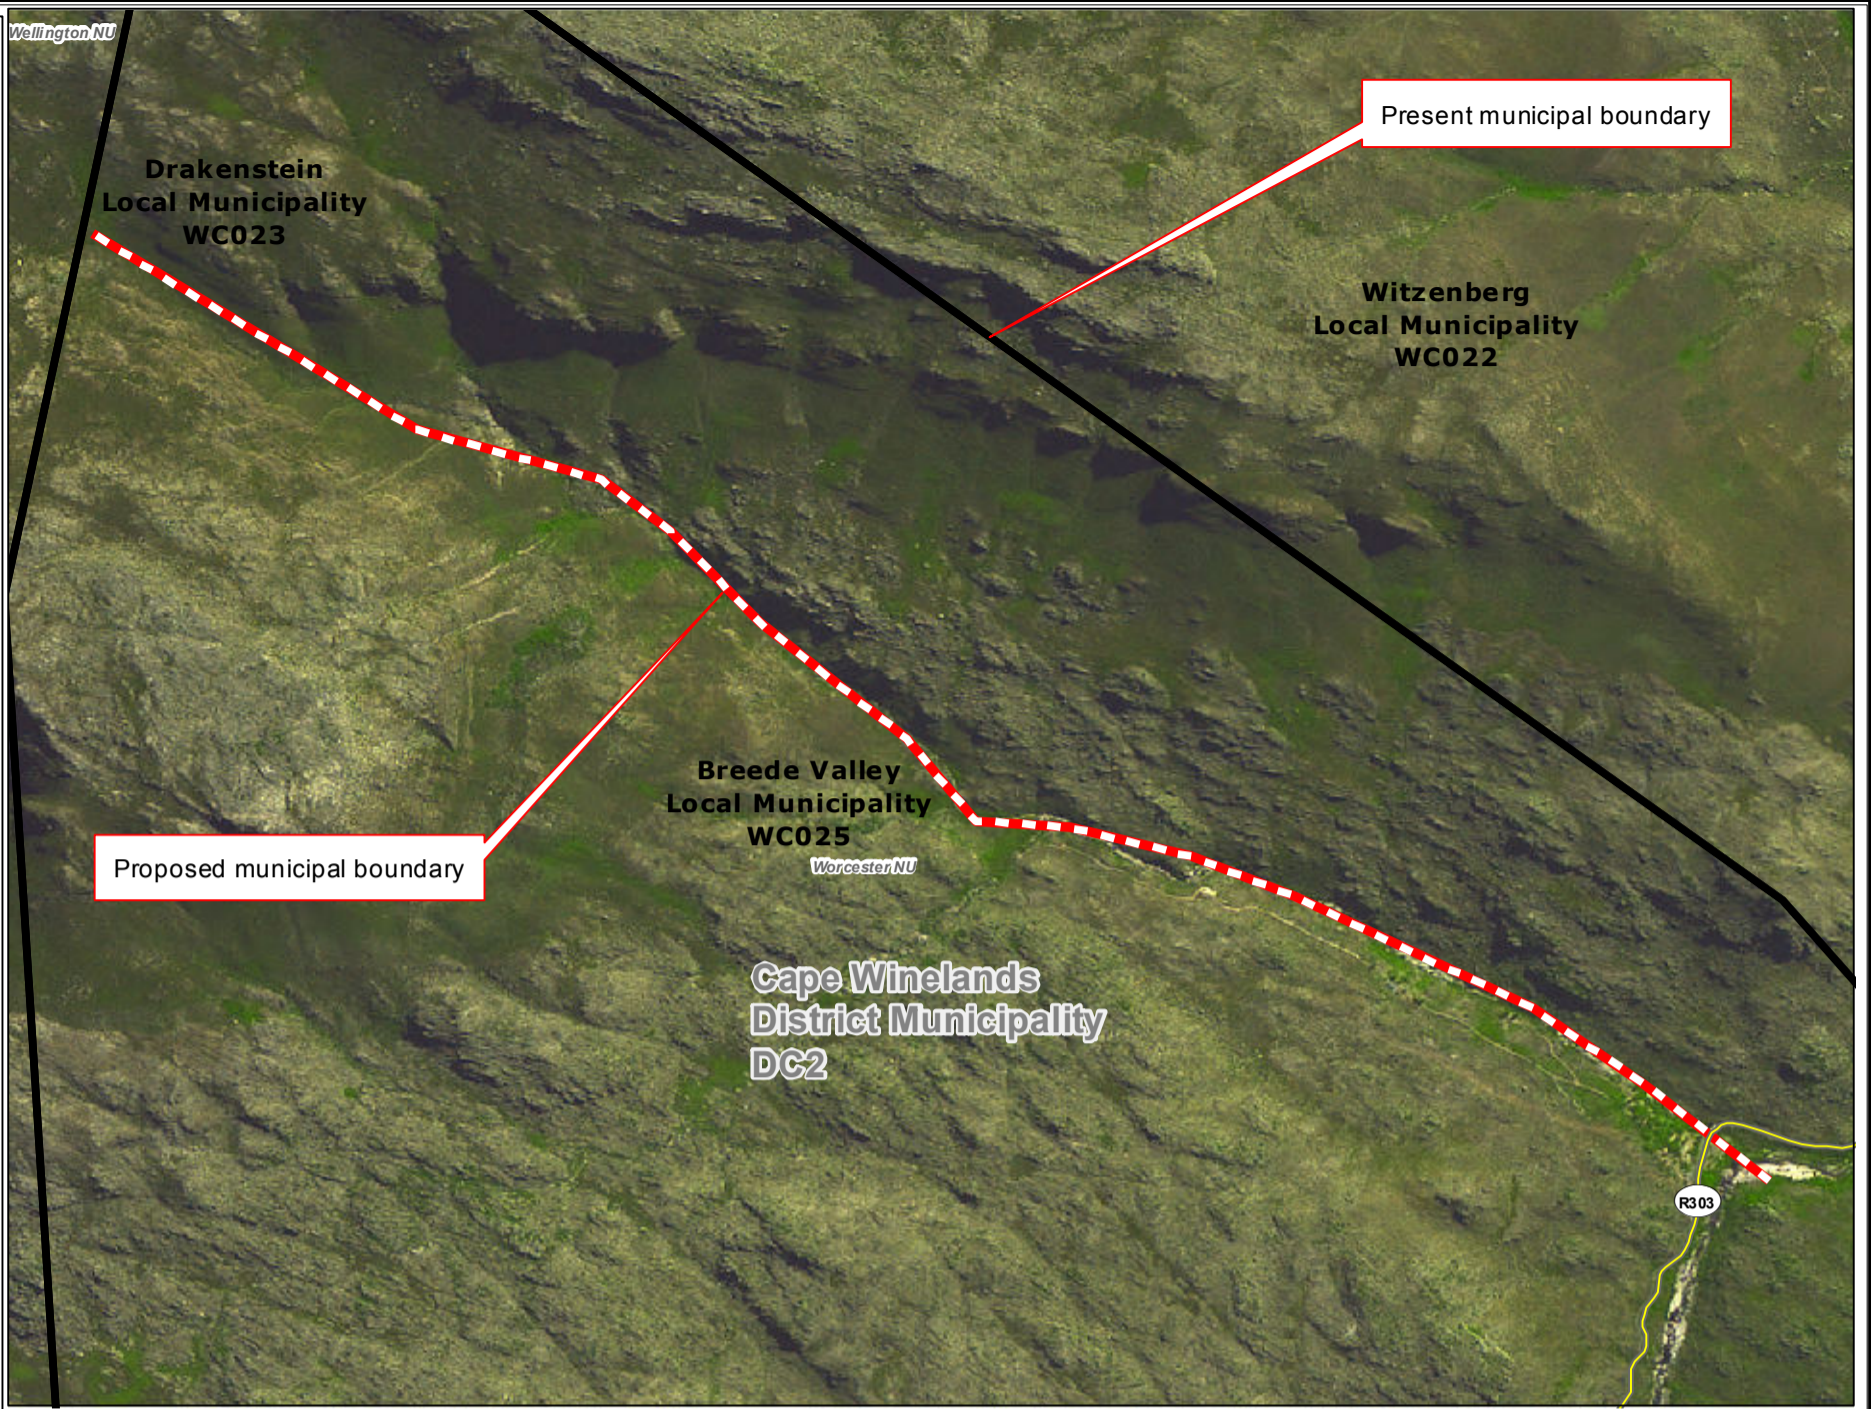

**Redetermination of municipal boundaries**

MAP NUMBER  
**DEM2008**

DATE  
**February 2012**

**Legend**

- District Municipalities
- Local / Metro Municipalities
- Proposed boundary change
- Traditional Council Areas
- Wards
- Sub Place
- Parent Farms
- Dams
- National Roads
- Main Roads
- Secondary Roads
- Streets
- Railways
- Rivers
- Towns
- Schools
- Health Facilities
- Police Stations
- Airports

**SECTION 26 DESCRIPTION:**

Proposed redetermination of the municipal boundaries of the Breede Valley Local Municipality (WC025), and Witzenberg Local Municipality (WC022), by excluding portions of the farm Wolvenkloof 395, from the municipal area of Breede Valley Local Municipality (WC025), and by including them into the municipal area of Witzenberg Local Municipality (WC022)