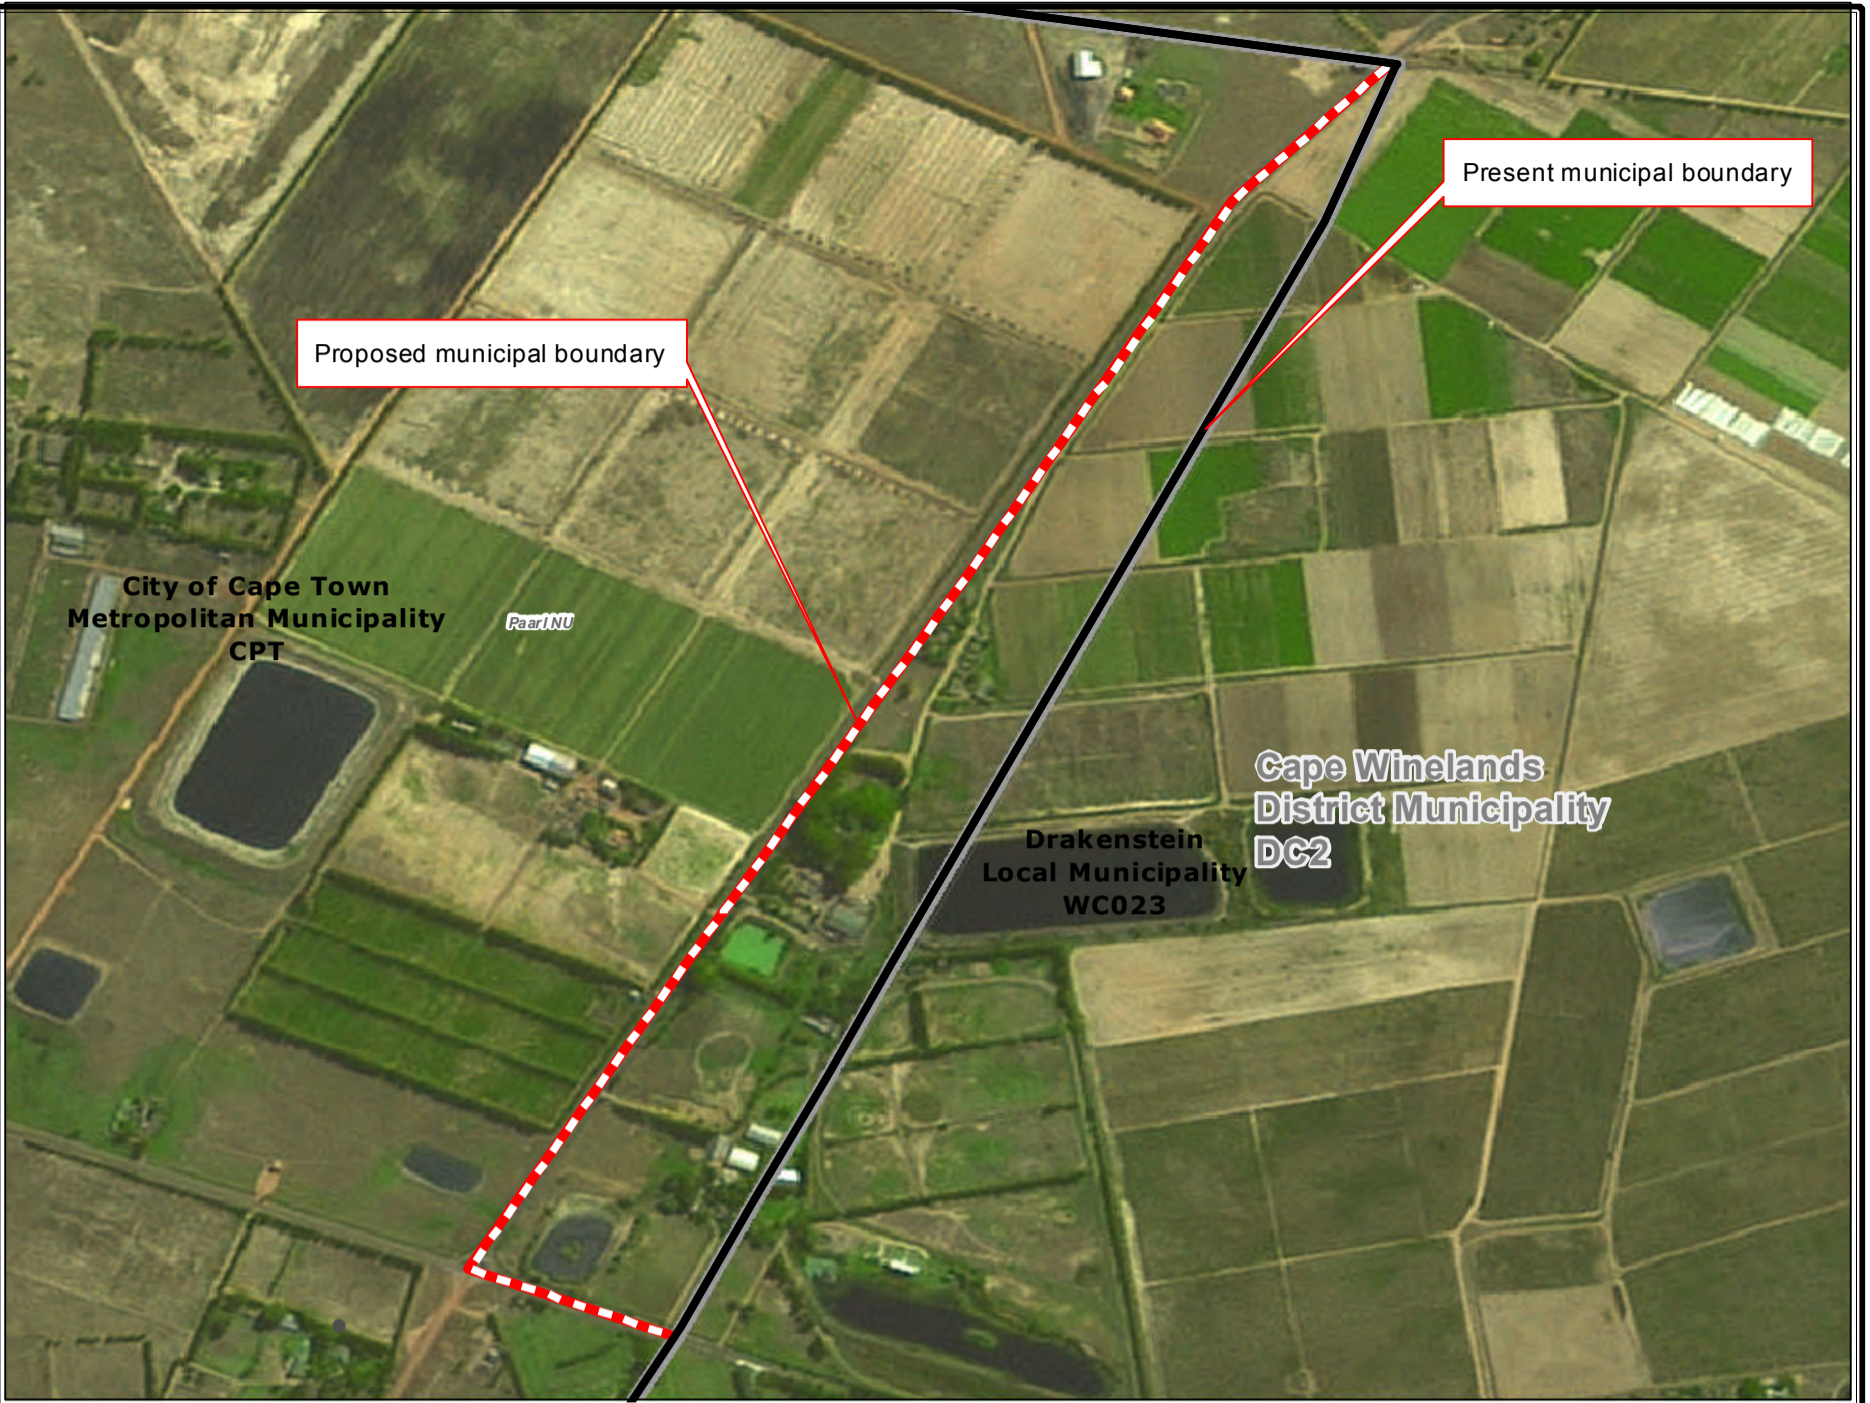

**Redetermination
of
municipal
boundaries**

MAP NUMBER
DEM2009

DATE
February 2012

- Legend**
- District Municipalities
 - Local / Metro Municipalities
 - Proposed boundary change
 - Traditional Council Areas
 - Wards
 - Sub Place
 - Parent Farms
 - Dams
 - National Roads
 - Main Roads
 - Secondary Roads
 - Streets
 - Railways
 - Rivers
 - Towns
 - Schools
 - Health Facilities
 - Police Stations
 - Airports

**SECTION 26
DESCRIPTION:**

Proposed redetermination of the municipal boundaries of the City of Cape Town Metropolitan Municipality (CPT), Drakenstein Local Municipality (WC023), and Cape Winelands District Municipality (DC2), by excluding portions of the farm Keerdweder from the municipal area of the City of Cape Town Metropolitan Municipality (CPT), and by including them into the municipal area of Drakenstein Local Municipality (WC023), and Cape Winelands District Municipality (DC2)