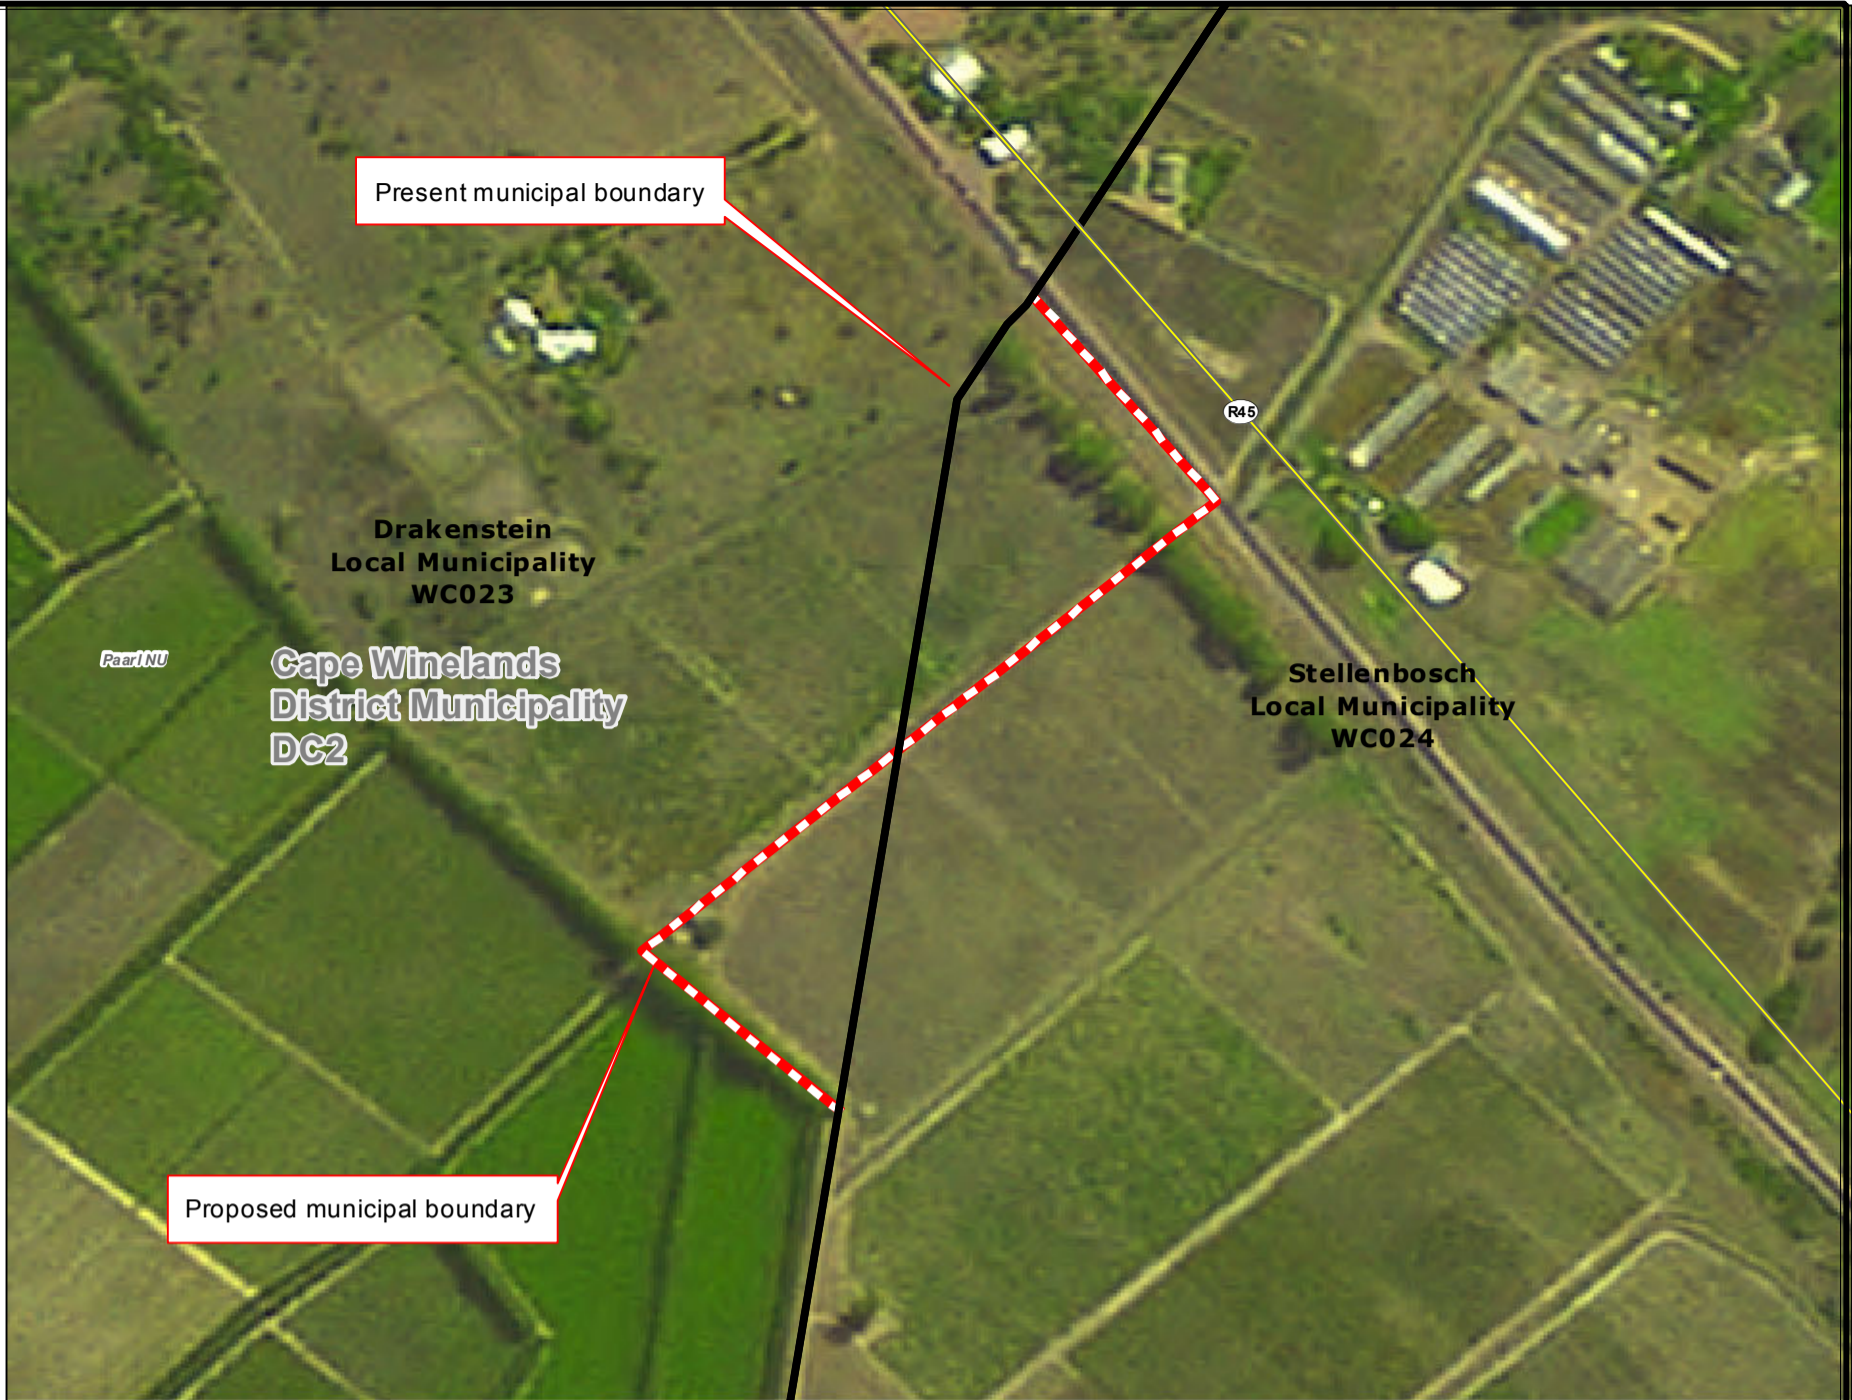

**Redetermination
of
municipal
boundaries**

MAP NUMBER
DEM2013

DATE
February 2012

- Legend**
- District Municipalities
 - Local / Metro Municipalities
 - Proposed boundary change
 - Traditional Council Areas
 - Wards
 - Sub Place
 - Parent Farms
 - Dams
 - National Roads
 - Main Roads
 - Secondary Roads
 - Streets
 - Railways
 - Rivers
 - Towns
 - Schools
 - Health Facilities
 - Police Stations
 - Airports

**SECTION 26
DESCRIPTION:**

Proposed redetermination of the municipal boundaries of the Drakenstein Local Municipality (WC023), and Stellenbosch Local Municipality (WC024), by excluding portions of Farm 1674, from the municipal area of Drakenstein Local Municipality (WC023), and by including them into the municipal area of Stellenbosch Local Municipality (WC024), and by excluding portions of Farm 984 and Farm 982, from the municipal area of Stellenbosch Local Municipality (WC024), and by including them into the municipal area of Drakenstein Local Municipality (WC023)

O
V
E
R
B
E
R
G
V
A
L
L
E
Y
M
A
P