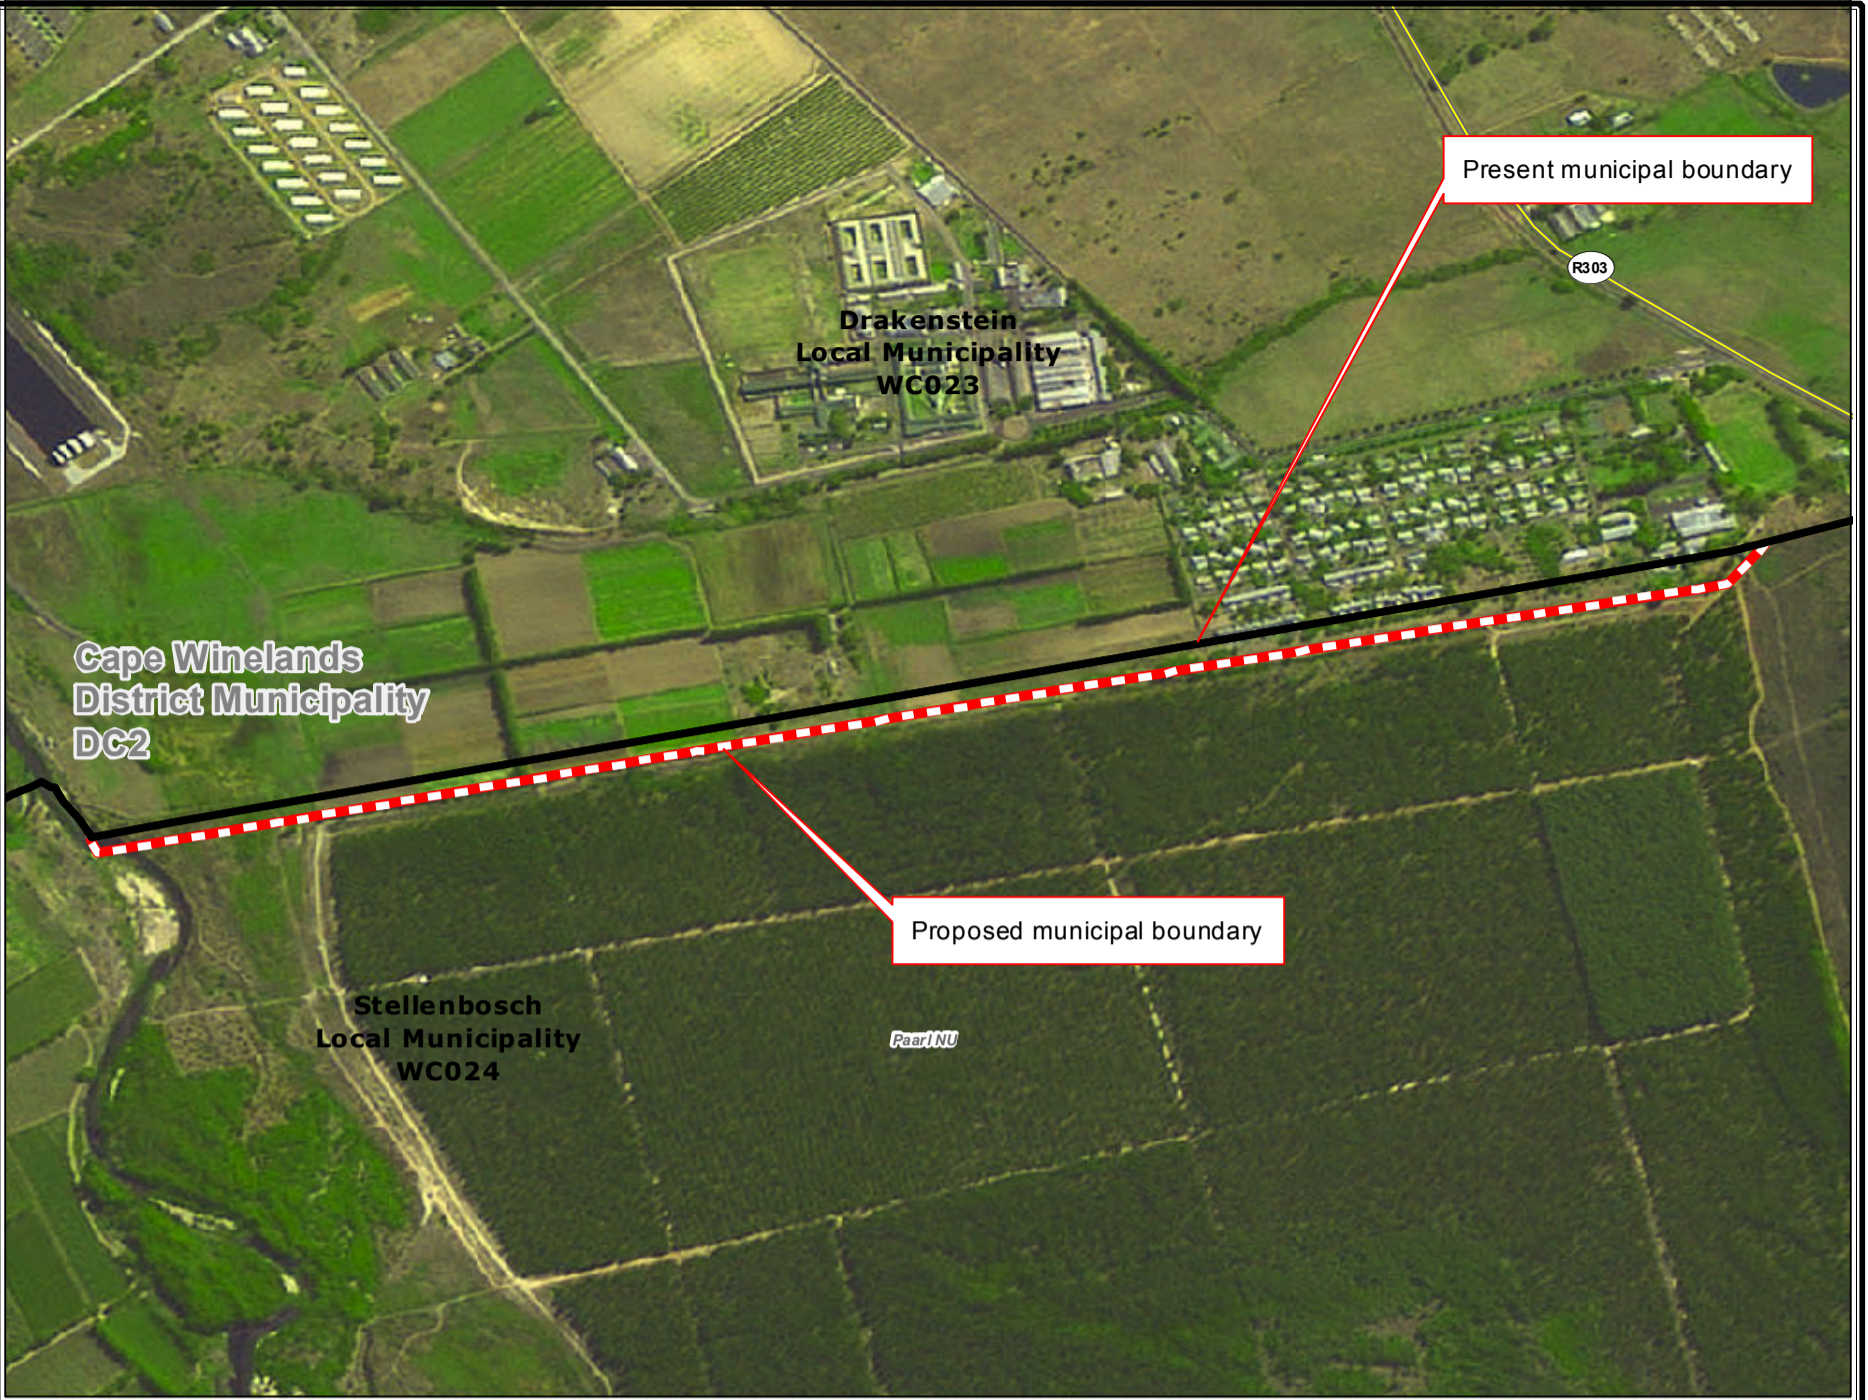

**Redetermination
of
municipal
boundaries**

MAP NUMBER
DEM2014

DATE
February 2012

- Legend**
- District Municipalities
 - Local / Metro Municipalities
 - Proposed boundary change
 - Traditional Council Areas
 - Wards
 - Sub Place
 - Parent Farms
 - Dams
 - National Roads
 - Main Roads
 - Secondary Roads
 - Streets
 - Railways
 - Rivers
 - Towns
 - Schools
 - Health Facilities
 - Police Stations
 - Airports

**SECTION 26
DESCRIPTION:**

Proposed redetermination of the municipal boundaries of the Stellenbosch Local Municipality (WC024), and Drakenstein Local Municipality (WC023), by excluding portions of the farms Meerlust 1006 and Deltameer 1460, from the municipal area of Stellenbosch Local Municipality (WC024), and by including them into the municipal area of Drakenstein Local Municipality (WC023)