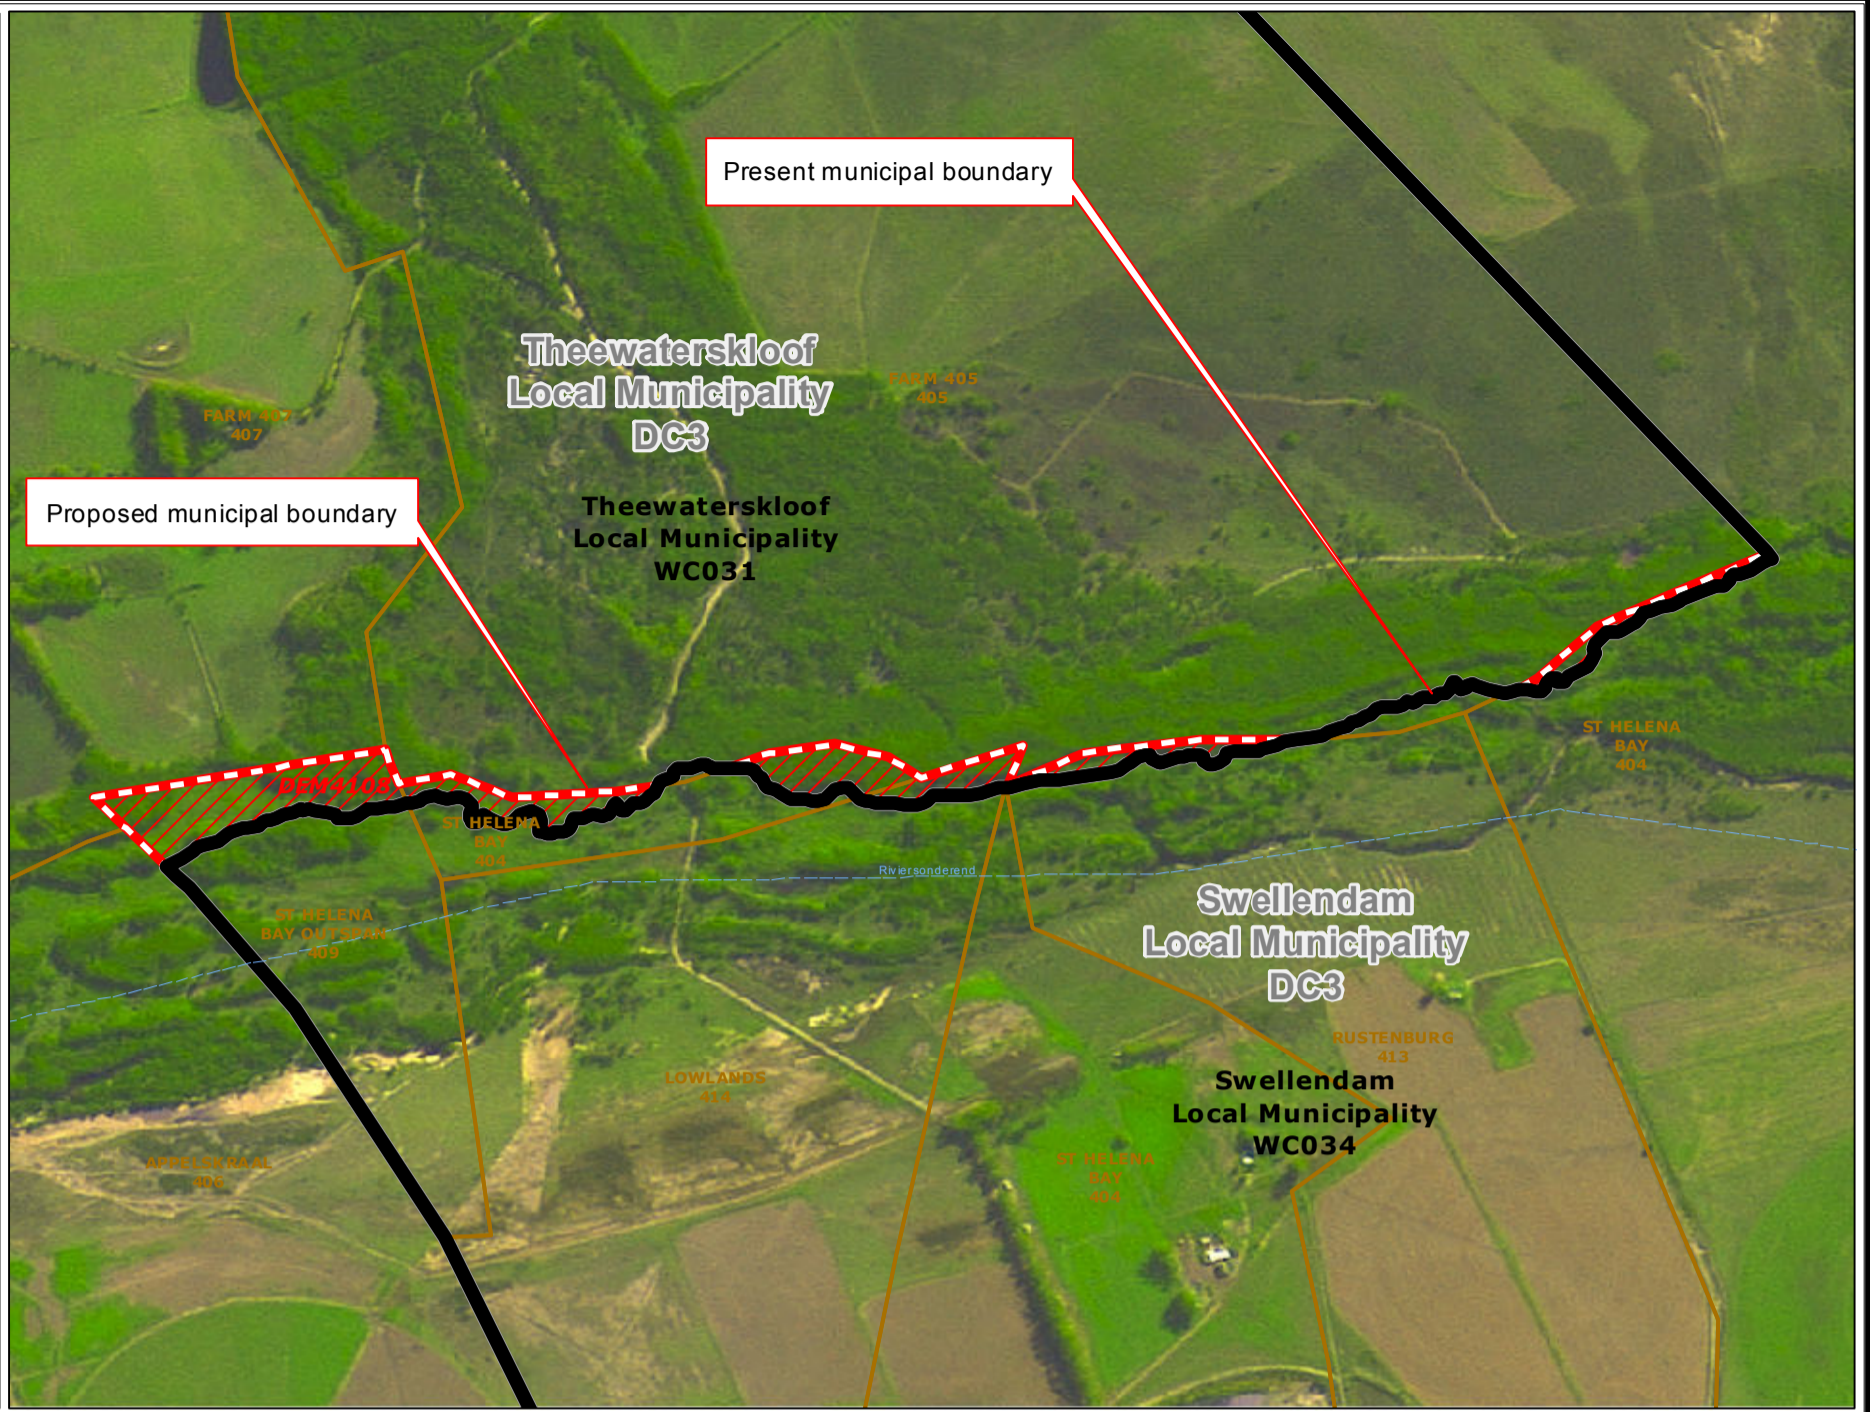

**Redetermination
of
municipal
boundaries**

MAP NUMBER
DEM4108

DATE
February 2012

- Legend**
- District Municipalities
 - Local / Metro Municipalities
 - Proposed boundary change
 - Traditional Council Areas
 - Wards
 - Sub Place
 - Parent Farms
 - Dams
 - National Roads
 - Main Roads
 - Secondary Roads
 - Streets
 - Railways
 - Rivers
 - Towns
 - Schools
 - Health Facilities
 - Police Stations
 - Airports

**PRE SECTION 26
DESCRIPTION:**

Proposed redetermination of the municipal boundaries of Theewaterskloof Local Municipality (WC031), Swellendam Local Municipality (WC034), by excluding portions of the farms St Helena Bay Outspan 409, St Helena Bay 404, Lowlands 414 Rustenburg 413 from the municipal area of Theewaterskloof Local Municipality (WC031), by including them into the municipal area of Swellendam local Municipality (WC034)

O
V
E
R
B
E
R
G
M
A
P