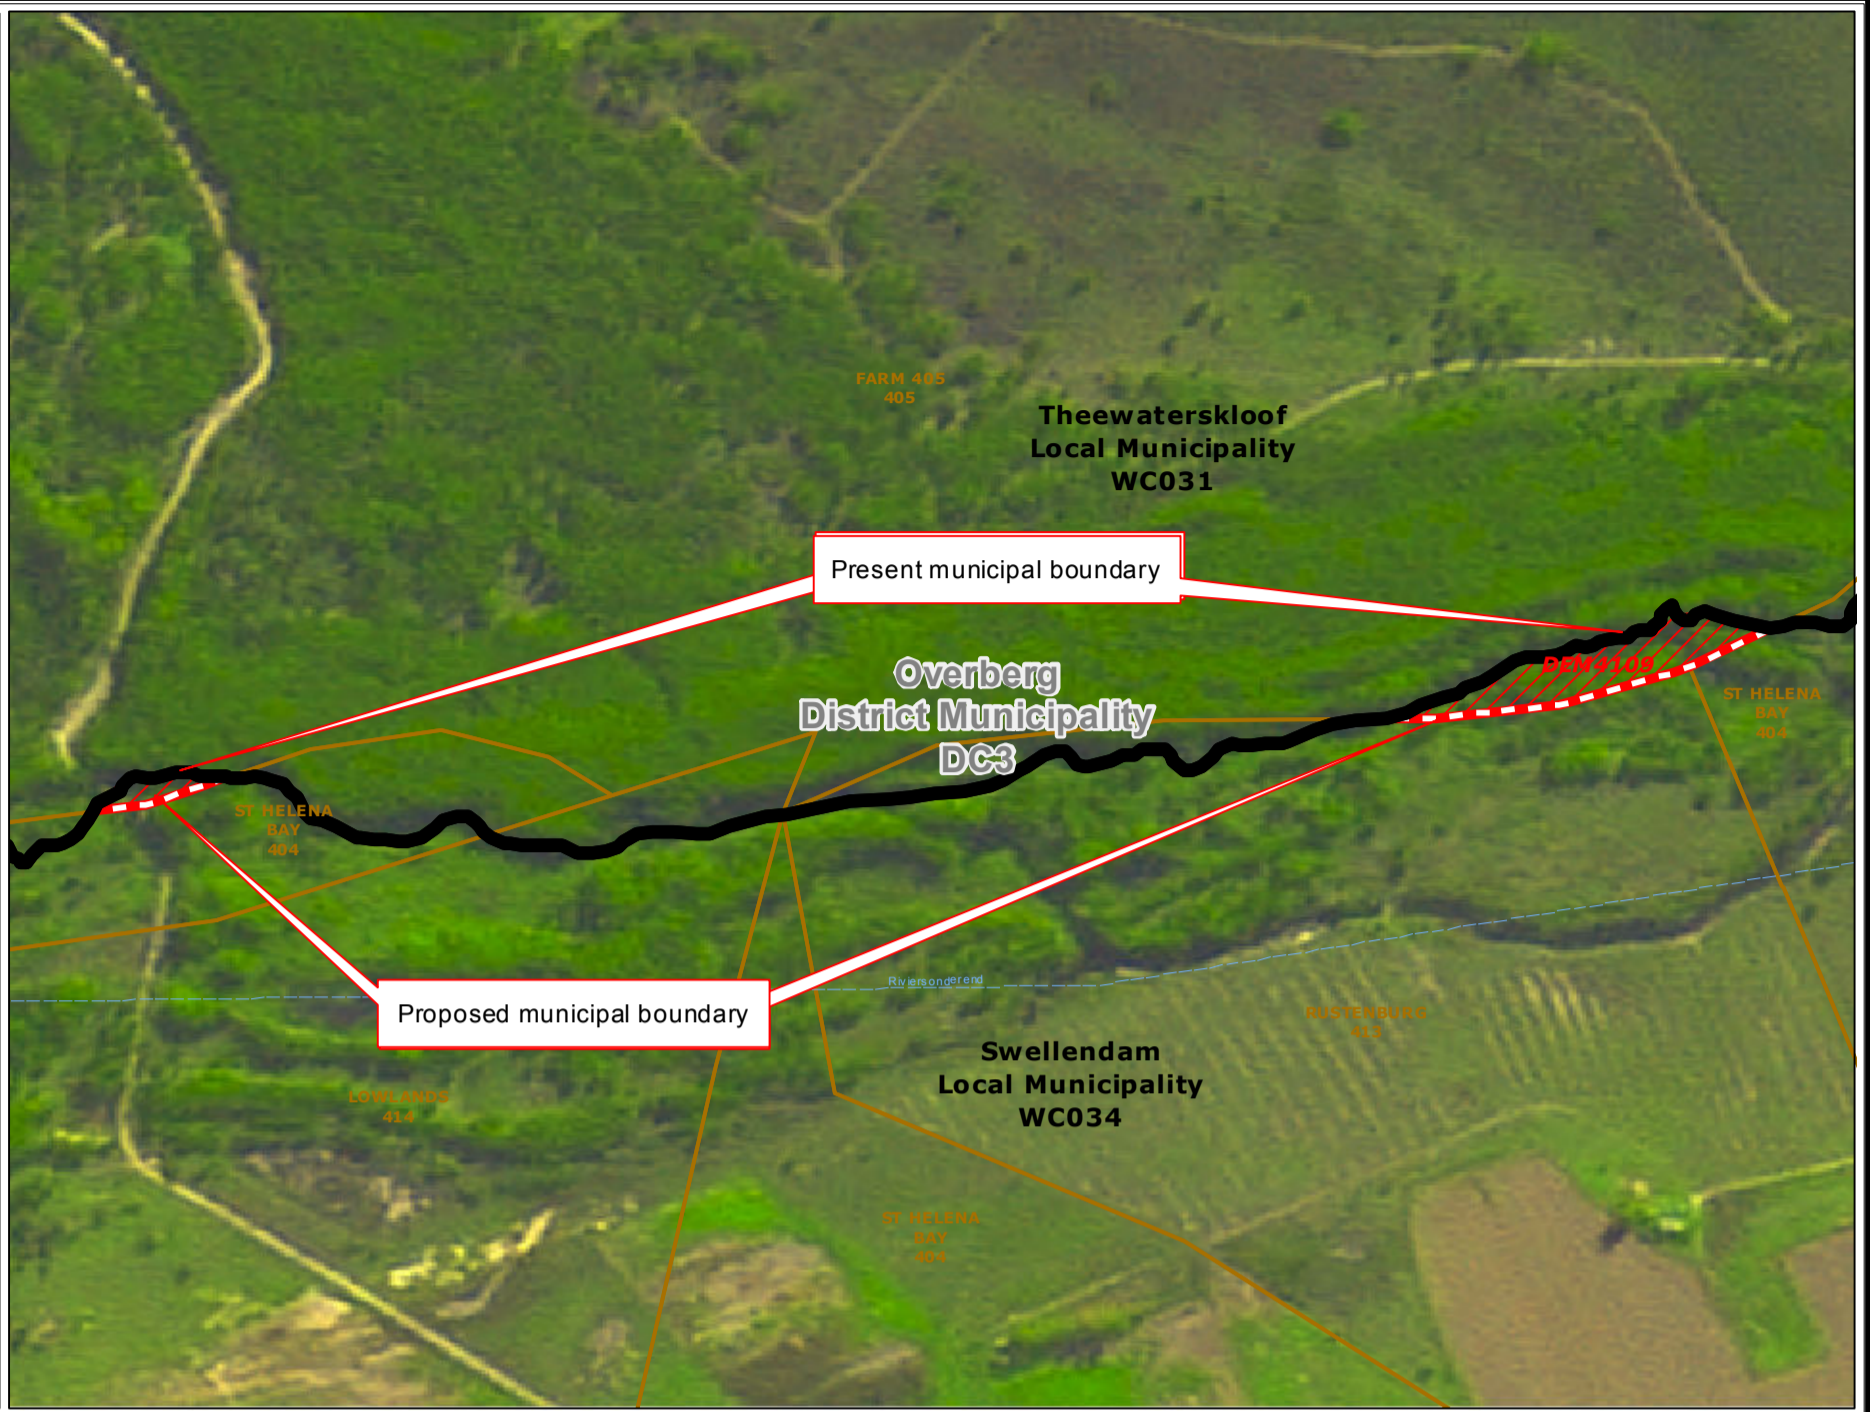

**Redetermination  
of  
municipal  
boundaries**

MAP NUMBER  
**DEM4109**

DATE  
**February 2012**

- Legend**
- District Municipalities
  - Local / Metro Municipalities
  - Proposed boundary change
  - Traditional Council Areas
  - Wards
  - Sub Place
  - Parent Farms
  - Dams
  - National Roads
  - Main Roads
  - Secondary Roads
  - Streets
  - Railways
  - Rivers
  - Towns
  - Schools
  - Health Facilities
  - Police Stations
  - Airports

**PRE SECTION 26  
DESCRIPTION:**

Proposed redetermination of the municipal boundaries of Swellendam Local Municipality (WC034), Theewaterskloof Local Municipality (WC031), by excluding portions of Farm 405 from the municipal area of Swellendam Local Municipality (WC034), by including them into the municipal area of Theewaterskloof Local Municipality (WC031),

O  
V  
E  
R  
B  
E  
R  
G  
D  
I  
S  
T  
R  
I  
C  
T  
M  
U  
N  
I  
C  
I  
P  
A  
L  
I  
T  
Y