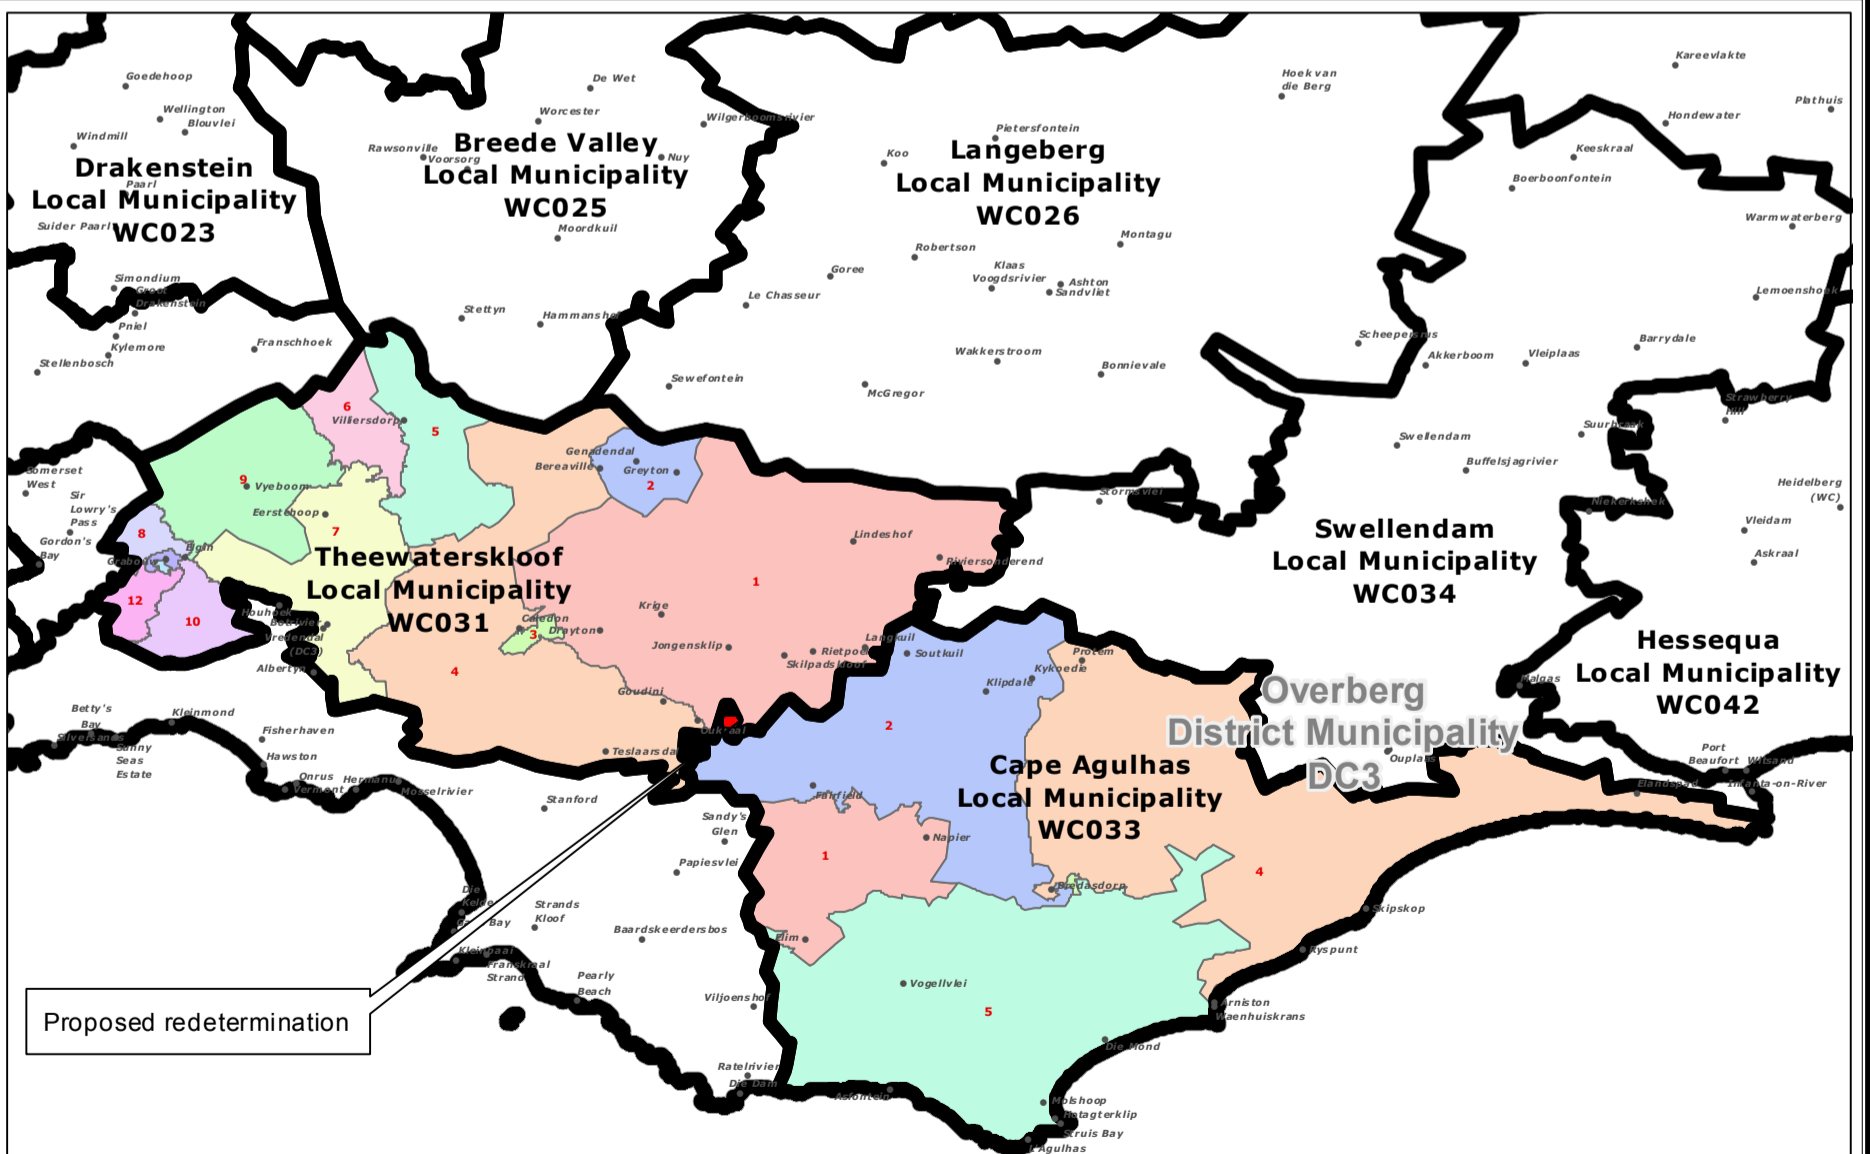

**Redetermination of municipal boundaries**

MAP NUMBER  
**DEM4110**

DATE  
**February 2012**

- Legend**
- District Municipalities
  - Local / Metro Municipalities
  - Proposed boundary change
  - Traditional Council Areas
  - Wards
  - Sub Place
  - Parent Farms
  - Dams
  - National Roads
  - Main Roads
  - Secondary Roads
  - Streets
  - Railways
  - Rivers
  - Towns
  - Schools
  - Health Facilities
  - Police Stations
  - Airports

**PRE SECTION 26 DESCRIPTION:**

Proposed redetermination of the municipal boundaries of Theewaterskloof Local Municipality (WC031), Cape Agulhas Local Municipality (WC033), by excluding portions of Farm 964 from the municipal area of Theewaterskloof Local Municipality (WC031), by including them into the municipal area of Cape Agulhas Local Municipality (WC033)

O  
V  
E  
R  
B  
E  
R  
G  
D  
I  
S  
T  
R  
I  
C  
T  
M  
U  
N  
I  
C  
I  
P  
A  
L

Proposed redetermination