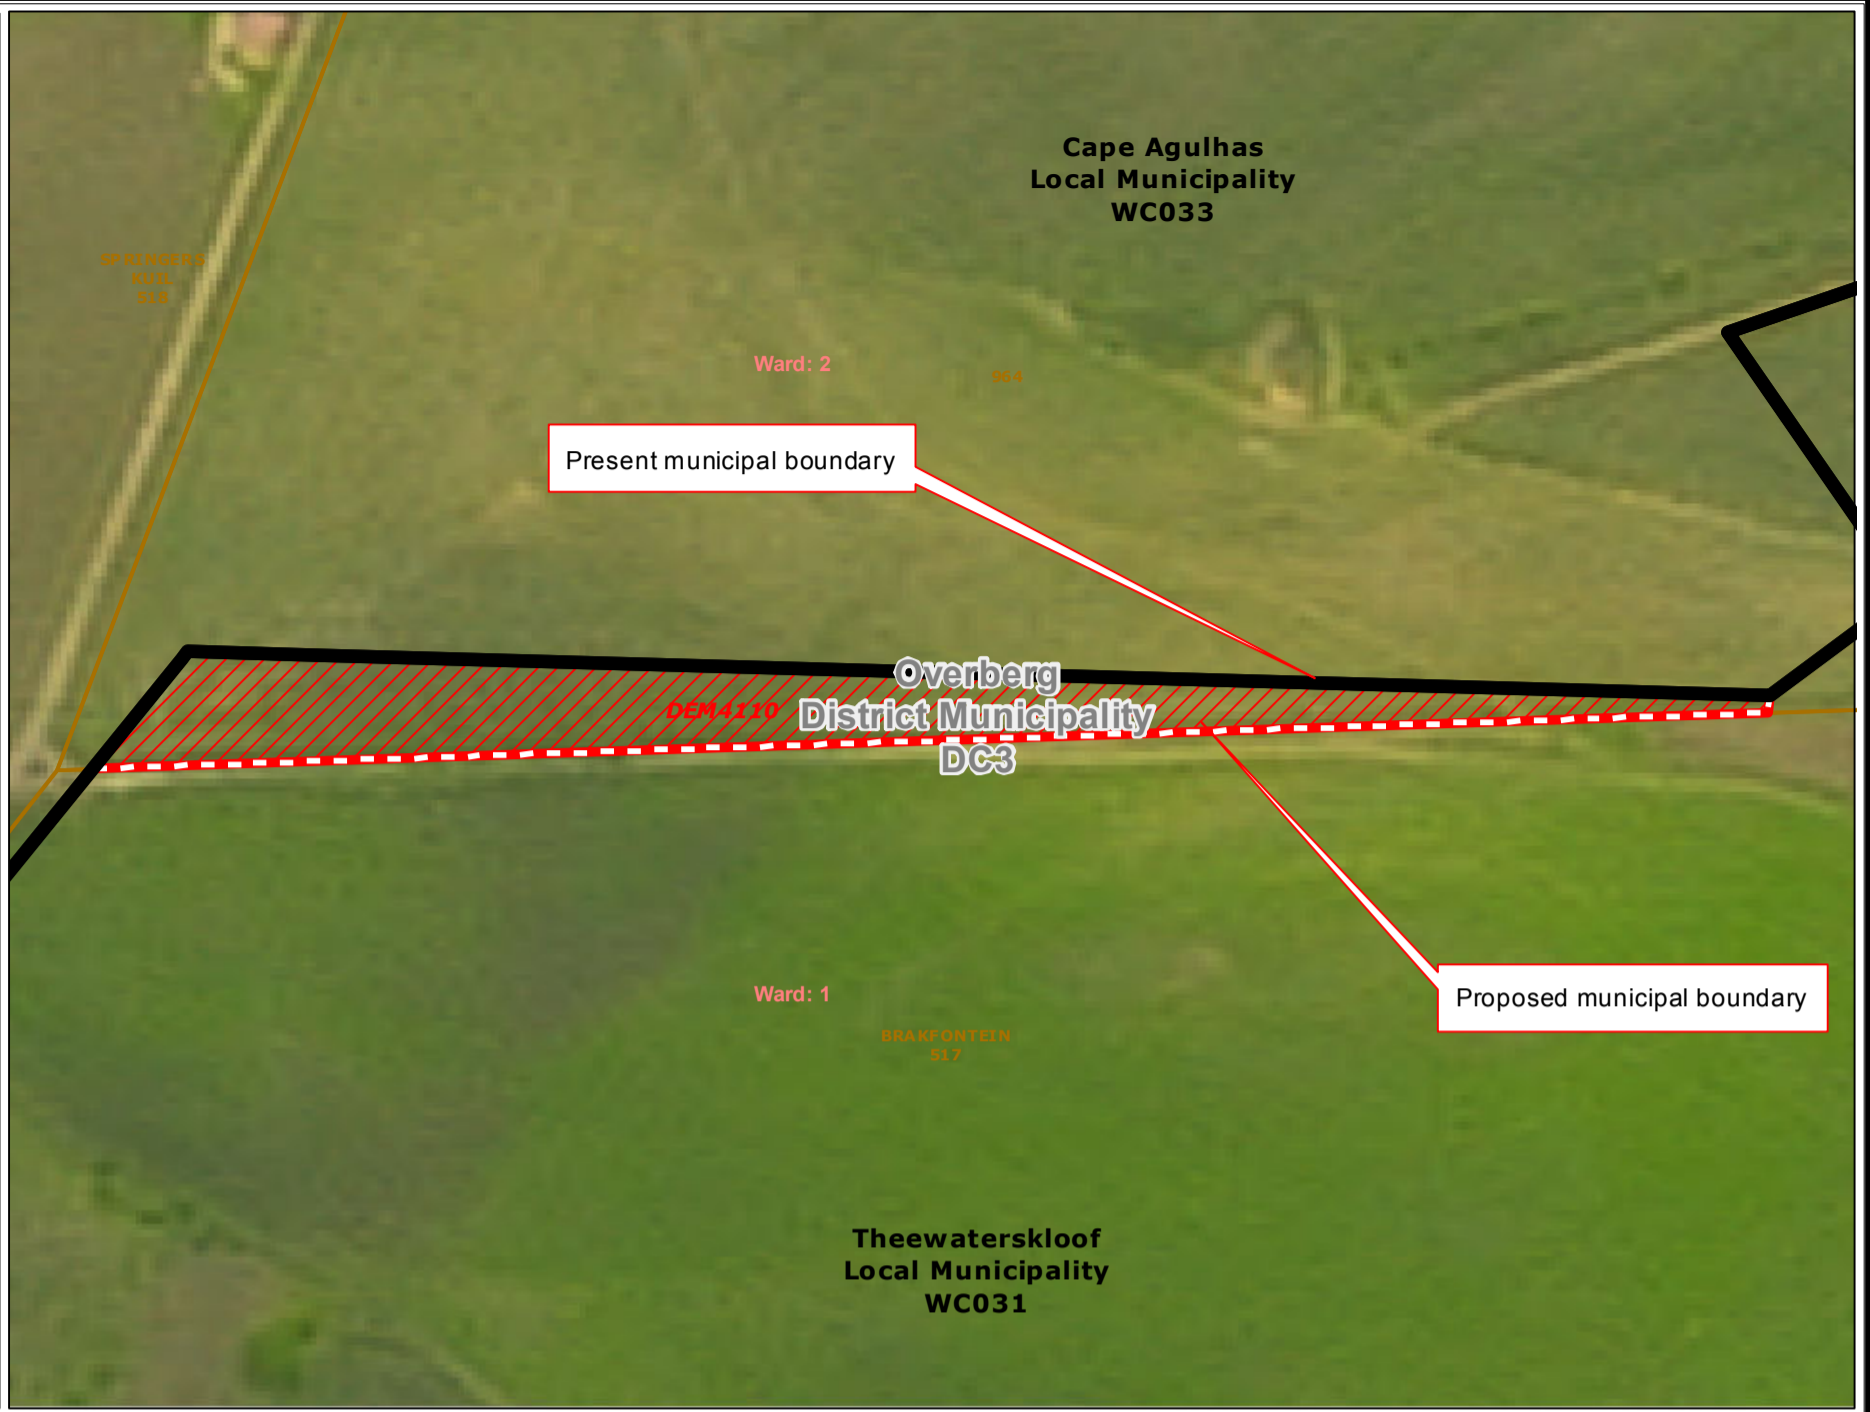

**Redetermination of municipal boundaries**

MAP NUMBER  
**DEM4110**

DATE  
**February 2012**

- Legend**
- District Municipalities
  - Local / Metro Municipalities
  - Proposed boundary change
  - Traditional Council Areas
  - Wards
  - Sub Place
  - Parent Farms
  - Dams
  - National Roads
  - Main Roads
  - Secondary Roads
  - Streets
  - Railways
  - Rivers
  - Towns
  - Schools
  - Health Facilities
  - Police Stations
  - Airports

**PRE SECTION 26 DESCRIPTION:**

Proposed redetermination of the municipal boundaries of Theewaterskloof Local Municipality (WC031), Cape Agulhas Local Municipality (WC033), by excluding portions of Farm 964 from the municipal area of Theewaterskloof Local Municipality (WC031), by including them into the municipal area of Cape Agulhas Local Municipality (WC033)

O  
V  
E  
R  
B  
E  
R  
G  
D  
I  
S  
T  
R  
I  
C  
T  
M  
U  
N  
I  
C  
I  
P  
A  
L

Proposed redetermination