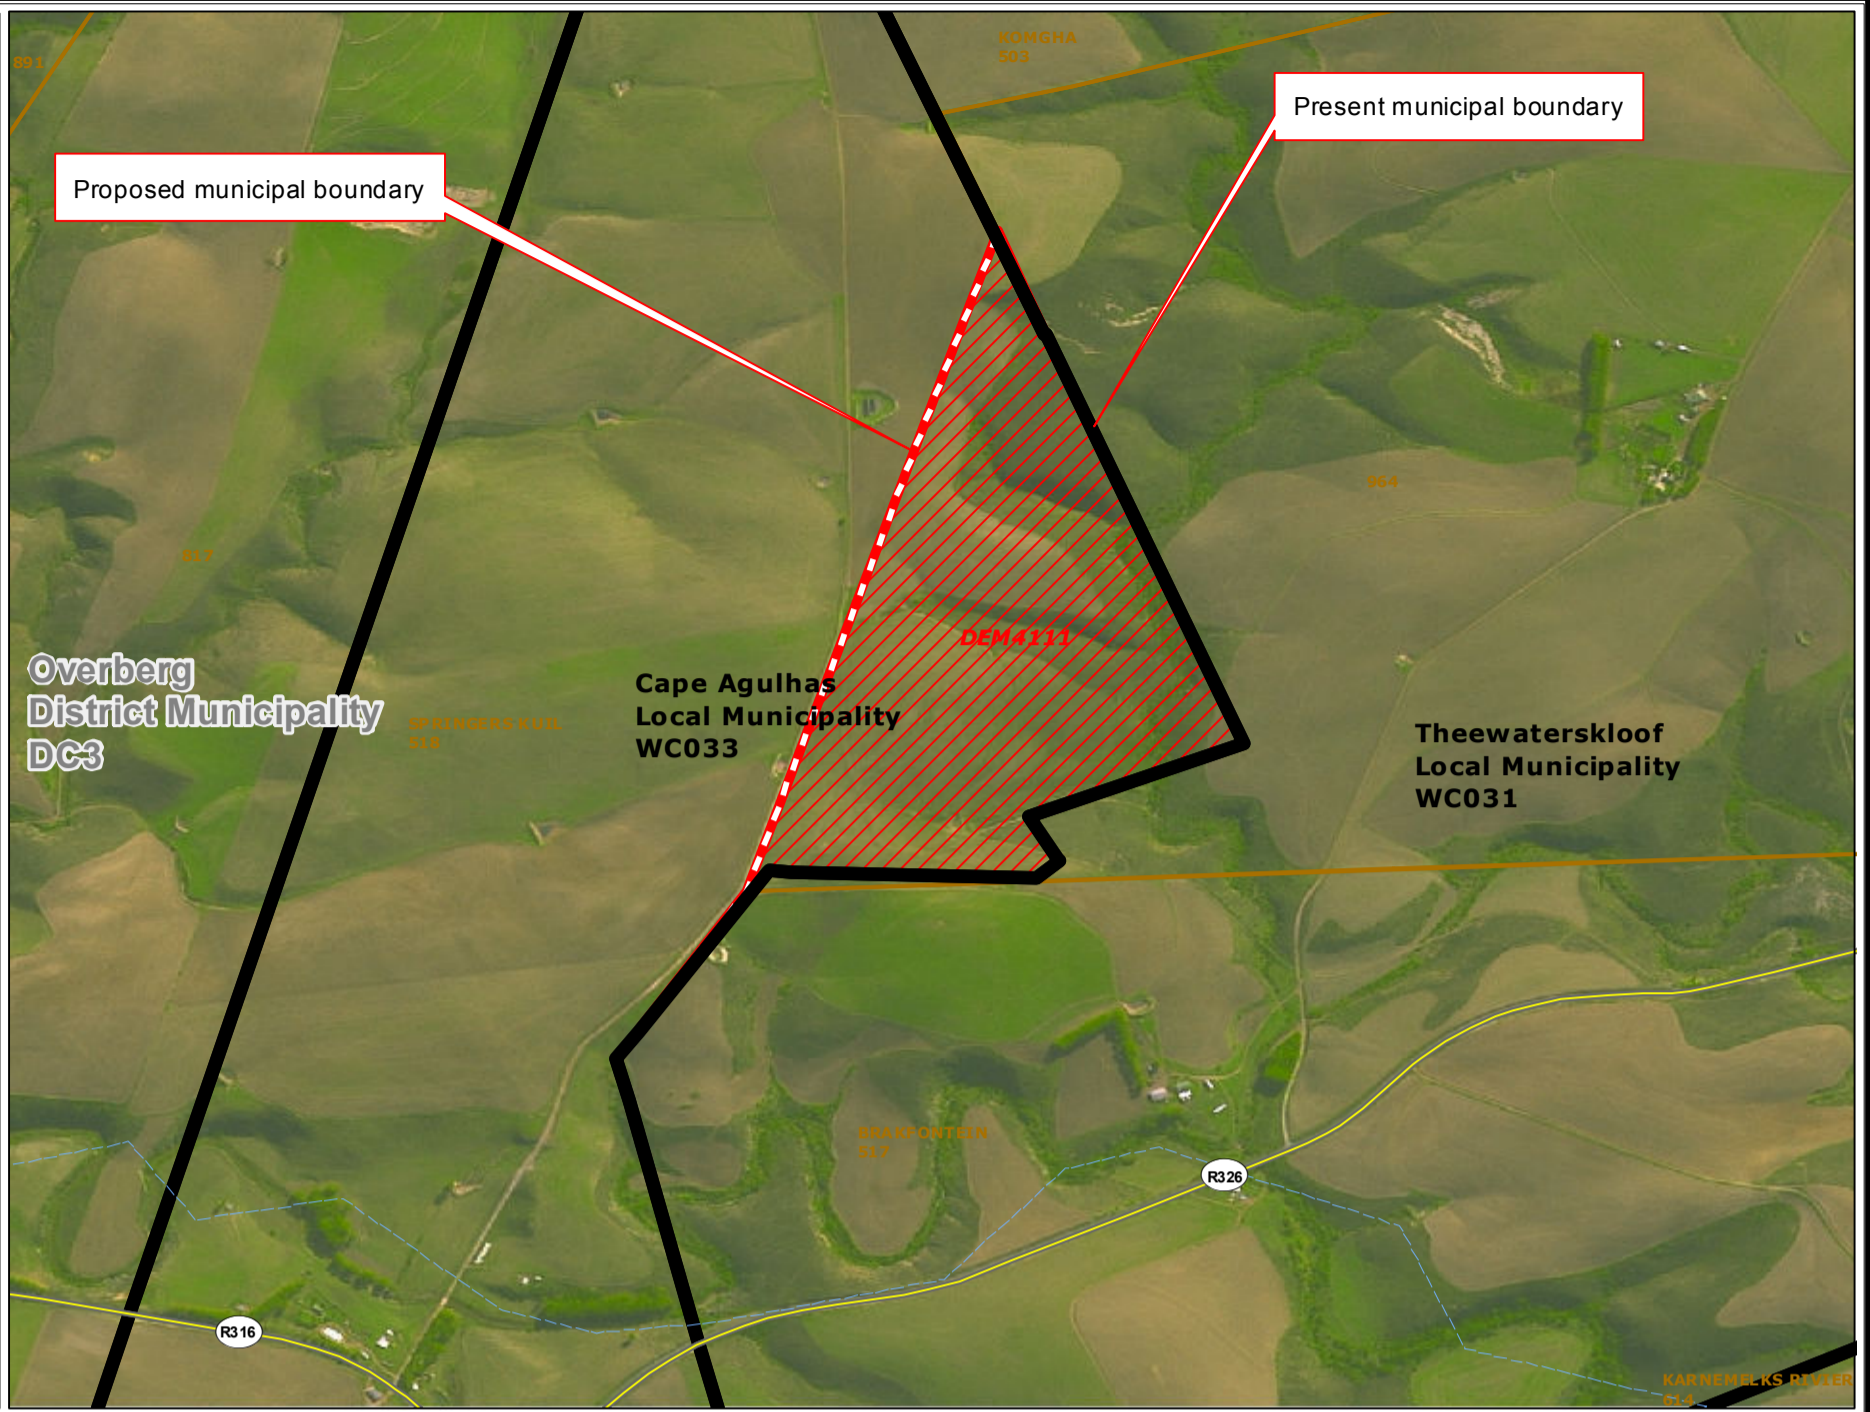

**Redetermination
of
municipal
boundaries**

MAP NUMBER
DEM4111

DATE
February 2012

- Legend**
- District Municipalities
 - Local / Metro Municipalities
 - Proposed boundary change
 - Traditional Council Areas
 - Wards
 - Sub Place
 - Parent Farms
 - Dams
 - National Roads
 - Main Roads
 - Secondary Roads
 - Streets
 - Railways
 - Rivers
 - Towns
 - Schools
 - Health Facilities
 - Police Stations
 - Airports

**PRE SECTION 26
DESCRIPTION:**

Proposed redetermination of the municipal boundaries of Cape Agulhas Local Municipality (WC033), Theewaterskloof Local Municipality (WC031), by excluding portions of the farm Brakfontein 517 portions of Farm 964 from the municipal area of Cape Agulhas Local Municipality (WC033), by including them into the municipal area of Theewaterskloof Local Municipality (WC031)

O
V
E
R
B
E
R
G
D
I
S
T
R
I
C
T
M
U
N
I
C
I
P
A
L