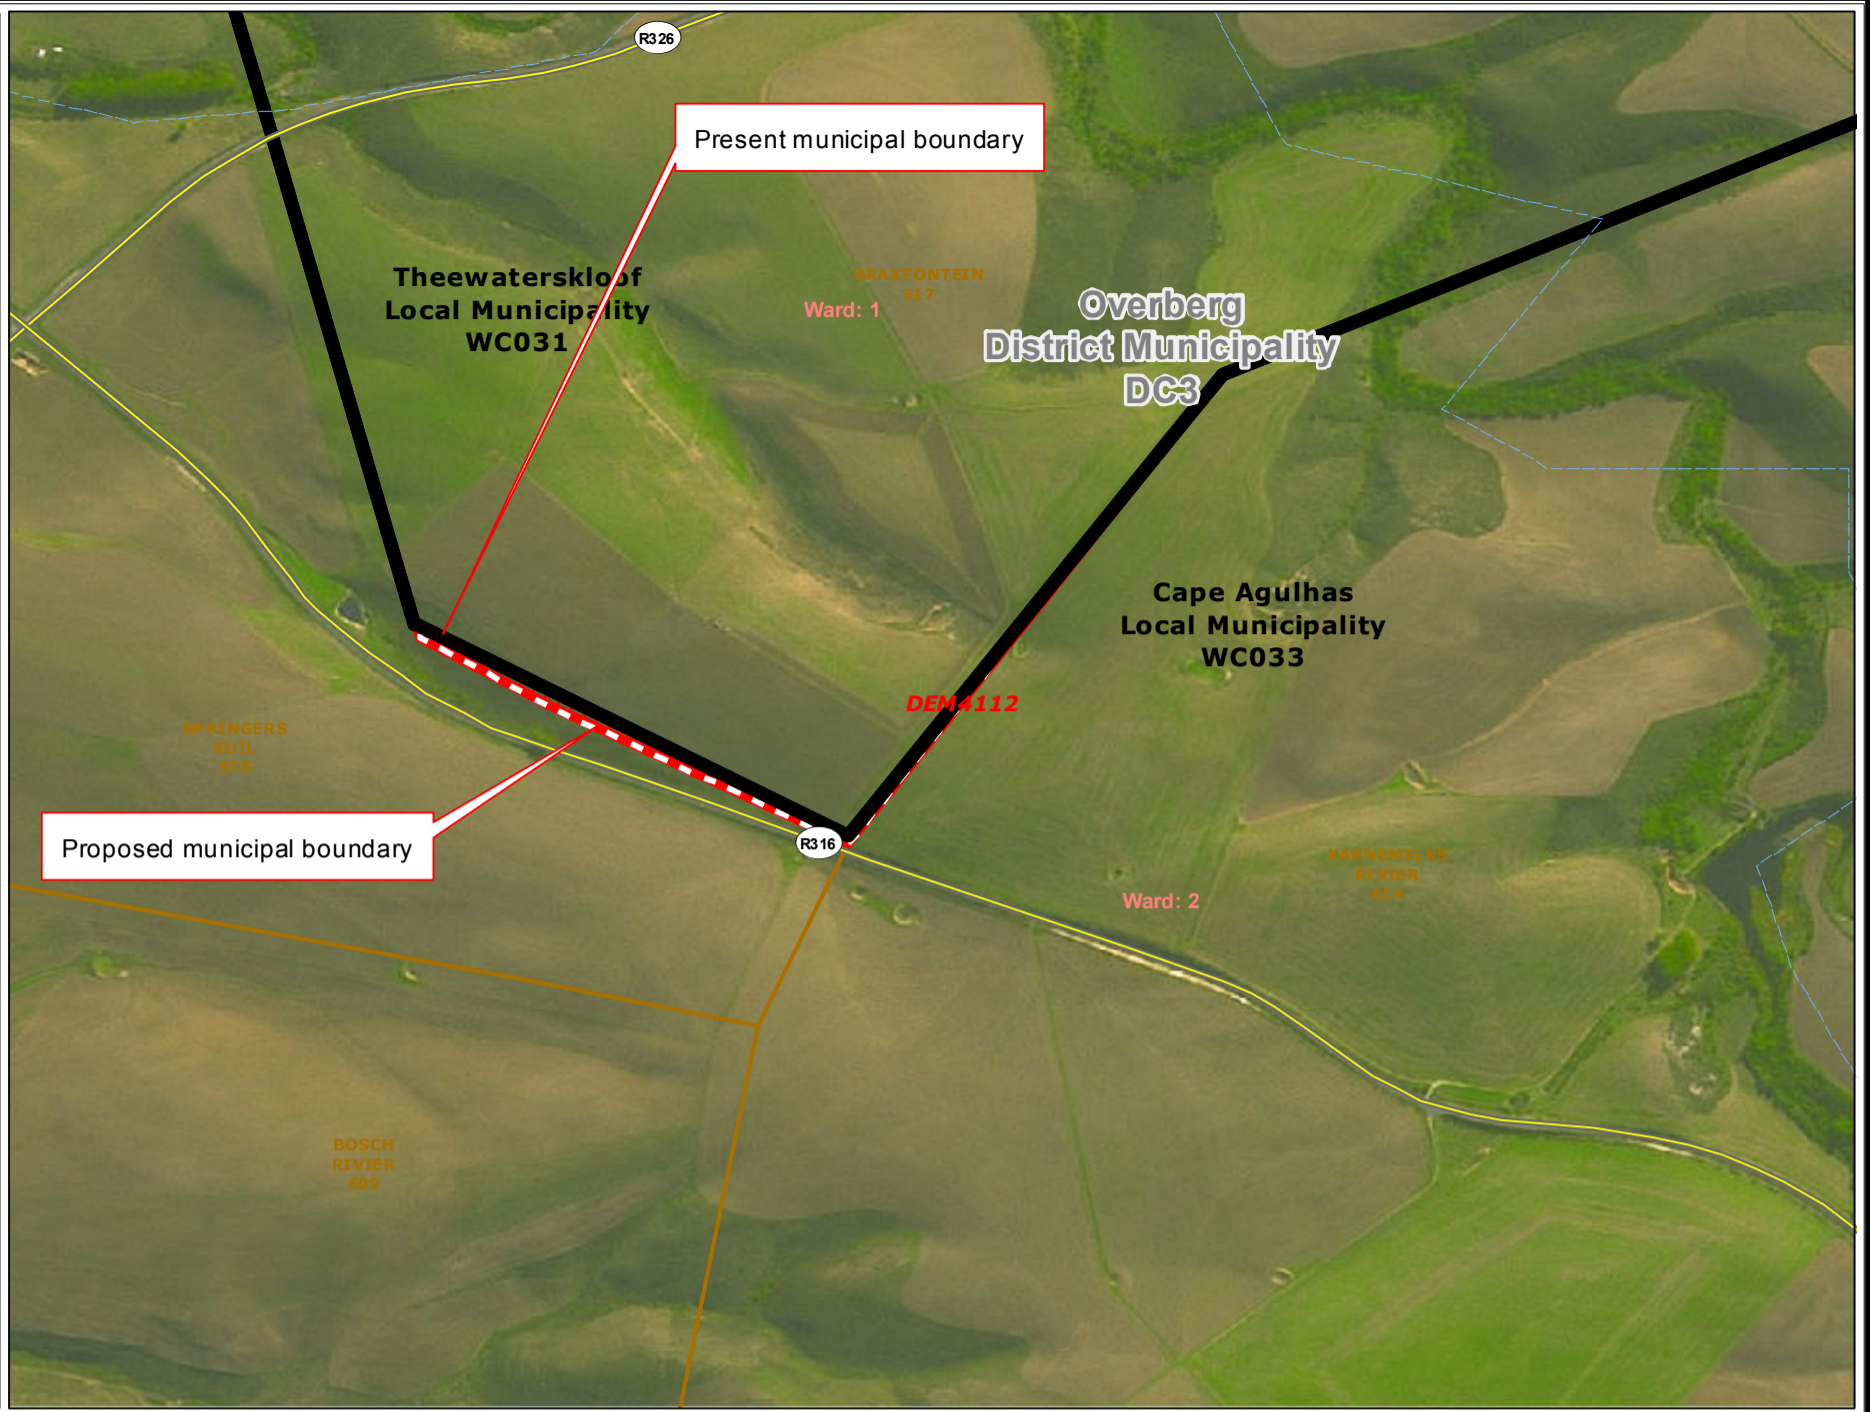

**Redetermination of municipal boundaries**

MAP NUMBER  
**DEM4112**

DATE  
**February 2012**

- Legend**
- District Municipalities
  - Local / Metro Municipalities
  - Proposed boundary change
  - Traditional Council Areas
  - Wards
  - Sub Place
  - Parent Farms
  - Dams
  - National Roads
  - Main Roads
  - Secondary Roads
  - Streets
  - Railways
  - Rivers
  - Towns
  - Schools
  - Health Facilities
  - Police Stations
  - Airports

**PRE SECTION 26 DESCRIPTION:**

Proposed redetermination of the municipal boundaries of Cape Agulhas Local Municipality (WC033), Theewaterskloof Local Municipality (WC031), by excluding portions of the farm Brakfontein 517 from the municipal area of Cape Agulhas Local Municipality (WC033), by including them into the municipal area of Theewaterskloof Local Municipality (WC031)

**O  
V  
E  
R  
B  
E  
R  
G  
D  
I  
S  
T  
R  
I  
C  
T  
M  
U  
N  
I  
C  
I  
P  
A  
L  
M  
A  
P**