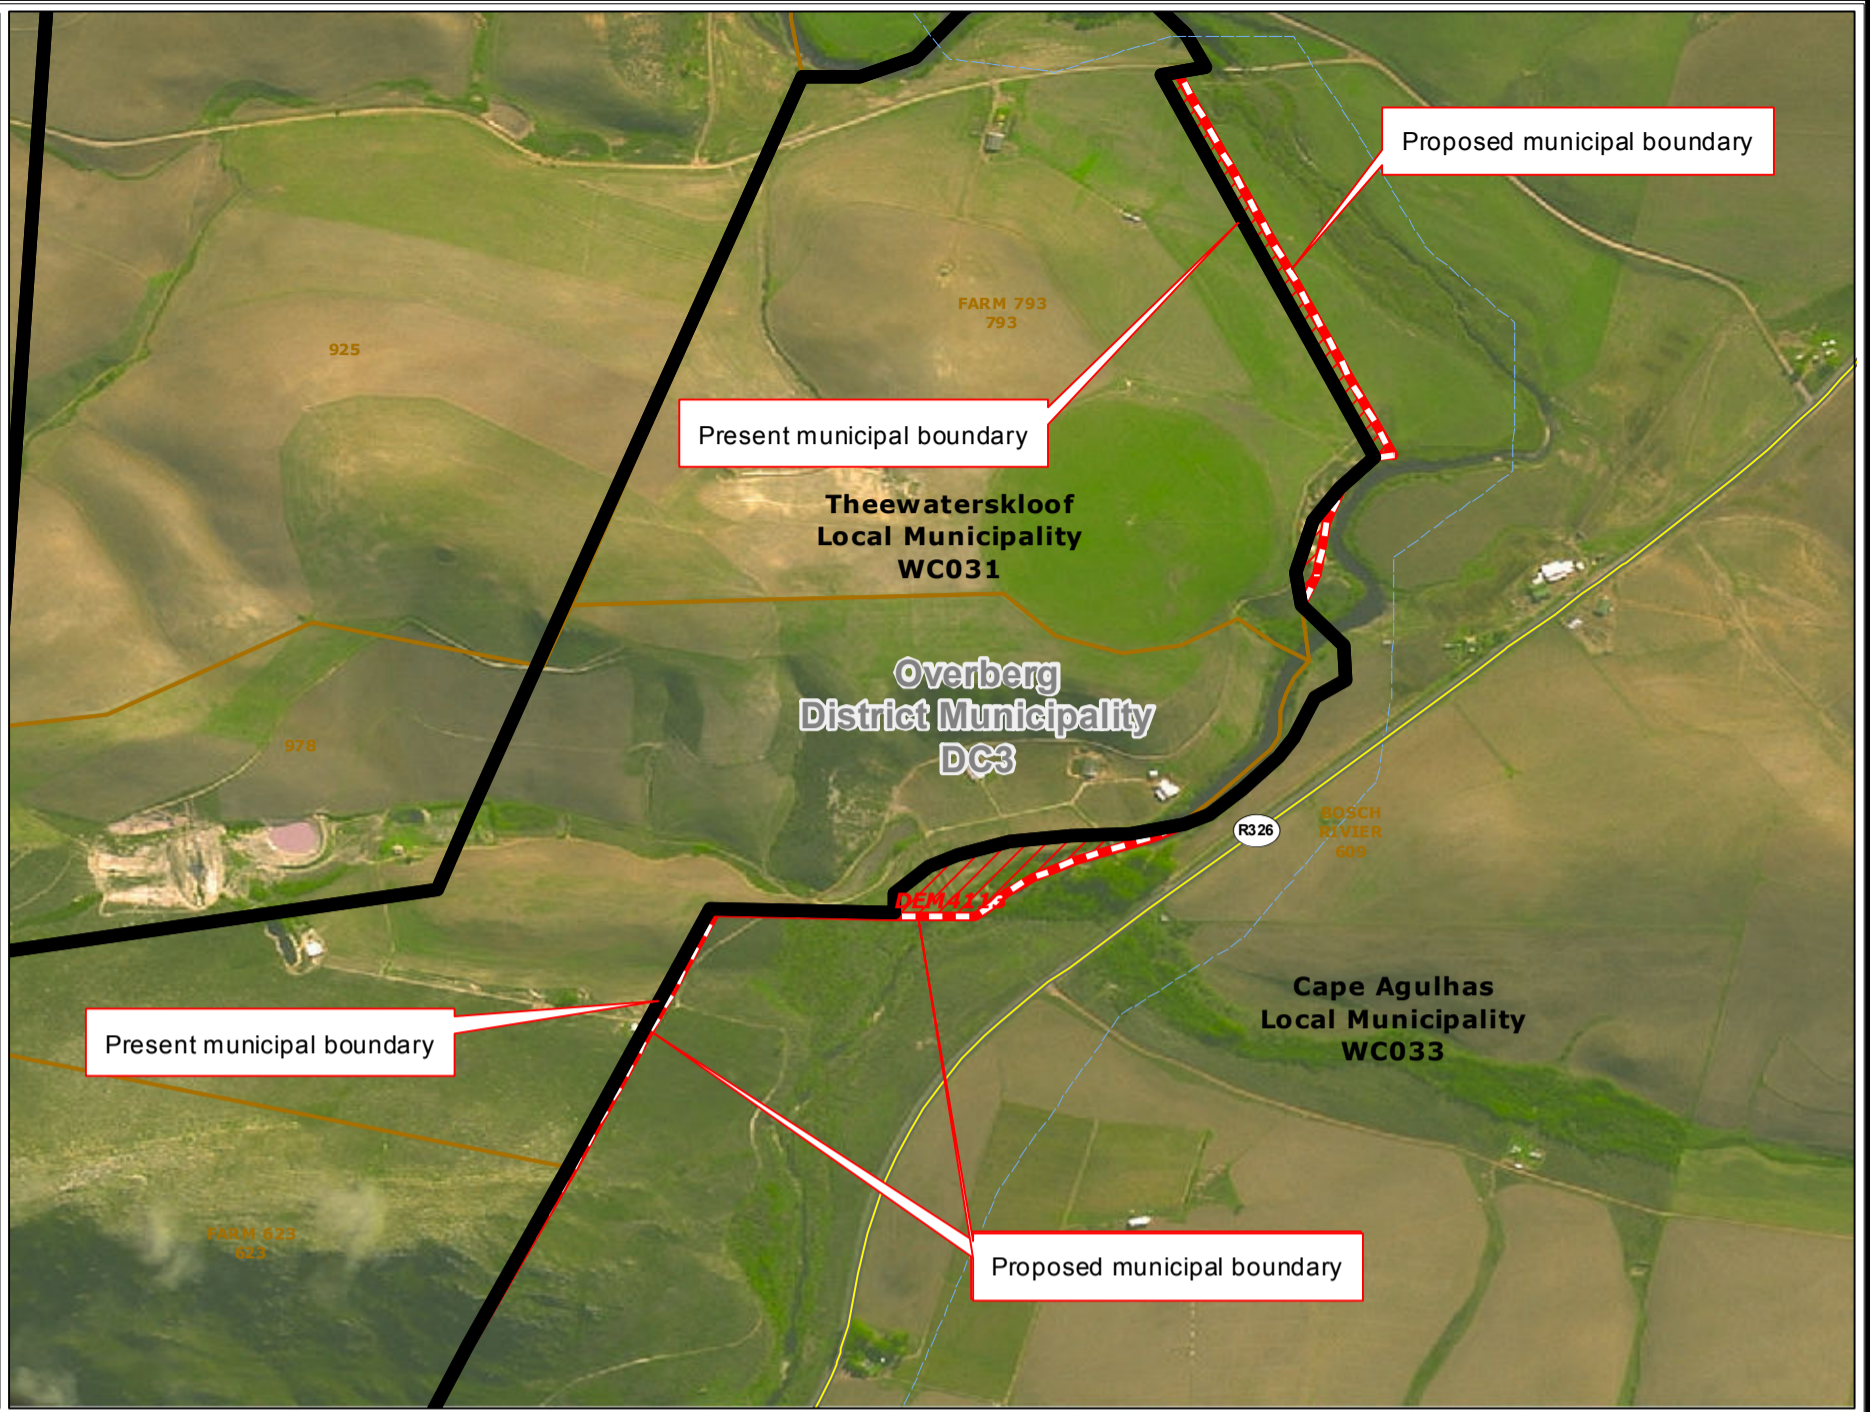

**Redetermination of municipal boundaries**

MAP NUMBER  
**DEM4113**

DATE  
**February 2012**

- Legend**
- District Municipalities
  - Local / Metro Municipalities
  - Proposed boundary change
  - Traditional Council Areas
  - Wards
  - Sub Place
  - Parent Farms
  - Dams
  - National Roads
  - Main Roads
  - Secondary Roads
  - Streets
  - Railways
  - Rivers
  - Towns
  - Schools
  - Health Facilities
  - Police Stations
  - Airports

**PRE SECTION 26 DESCRIPTION:**

Proposed redetermination of the municipal boundaries of Cape Agulhas Local Municipality (WC033), Theewaterskloof Local Municipality (WC031), by excluding portions of Farm 793 Farm 978 from the municipal area of Cape Agulhas Local Municipality (WC033), by including them into the municipal area of Theewaterskloof Local Municipality (WC031)

O  
V  
E  
R  
B  
E  
R  
G  
D  
I  
S  
T  
R  
I  
C  
T  
M  
U  
N  
I  
C  
I  
P  
A  
L  
M  
A  
P