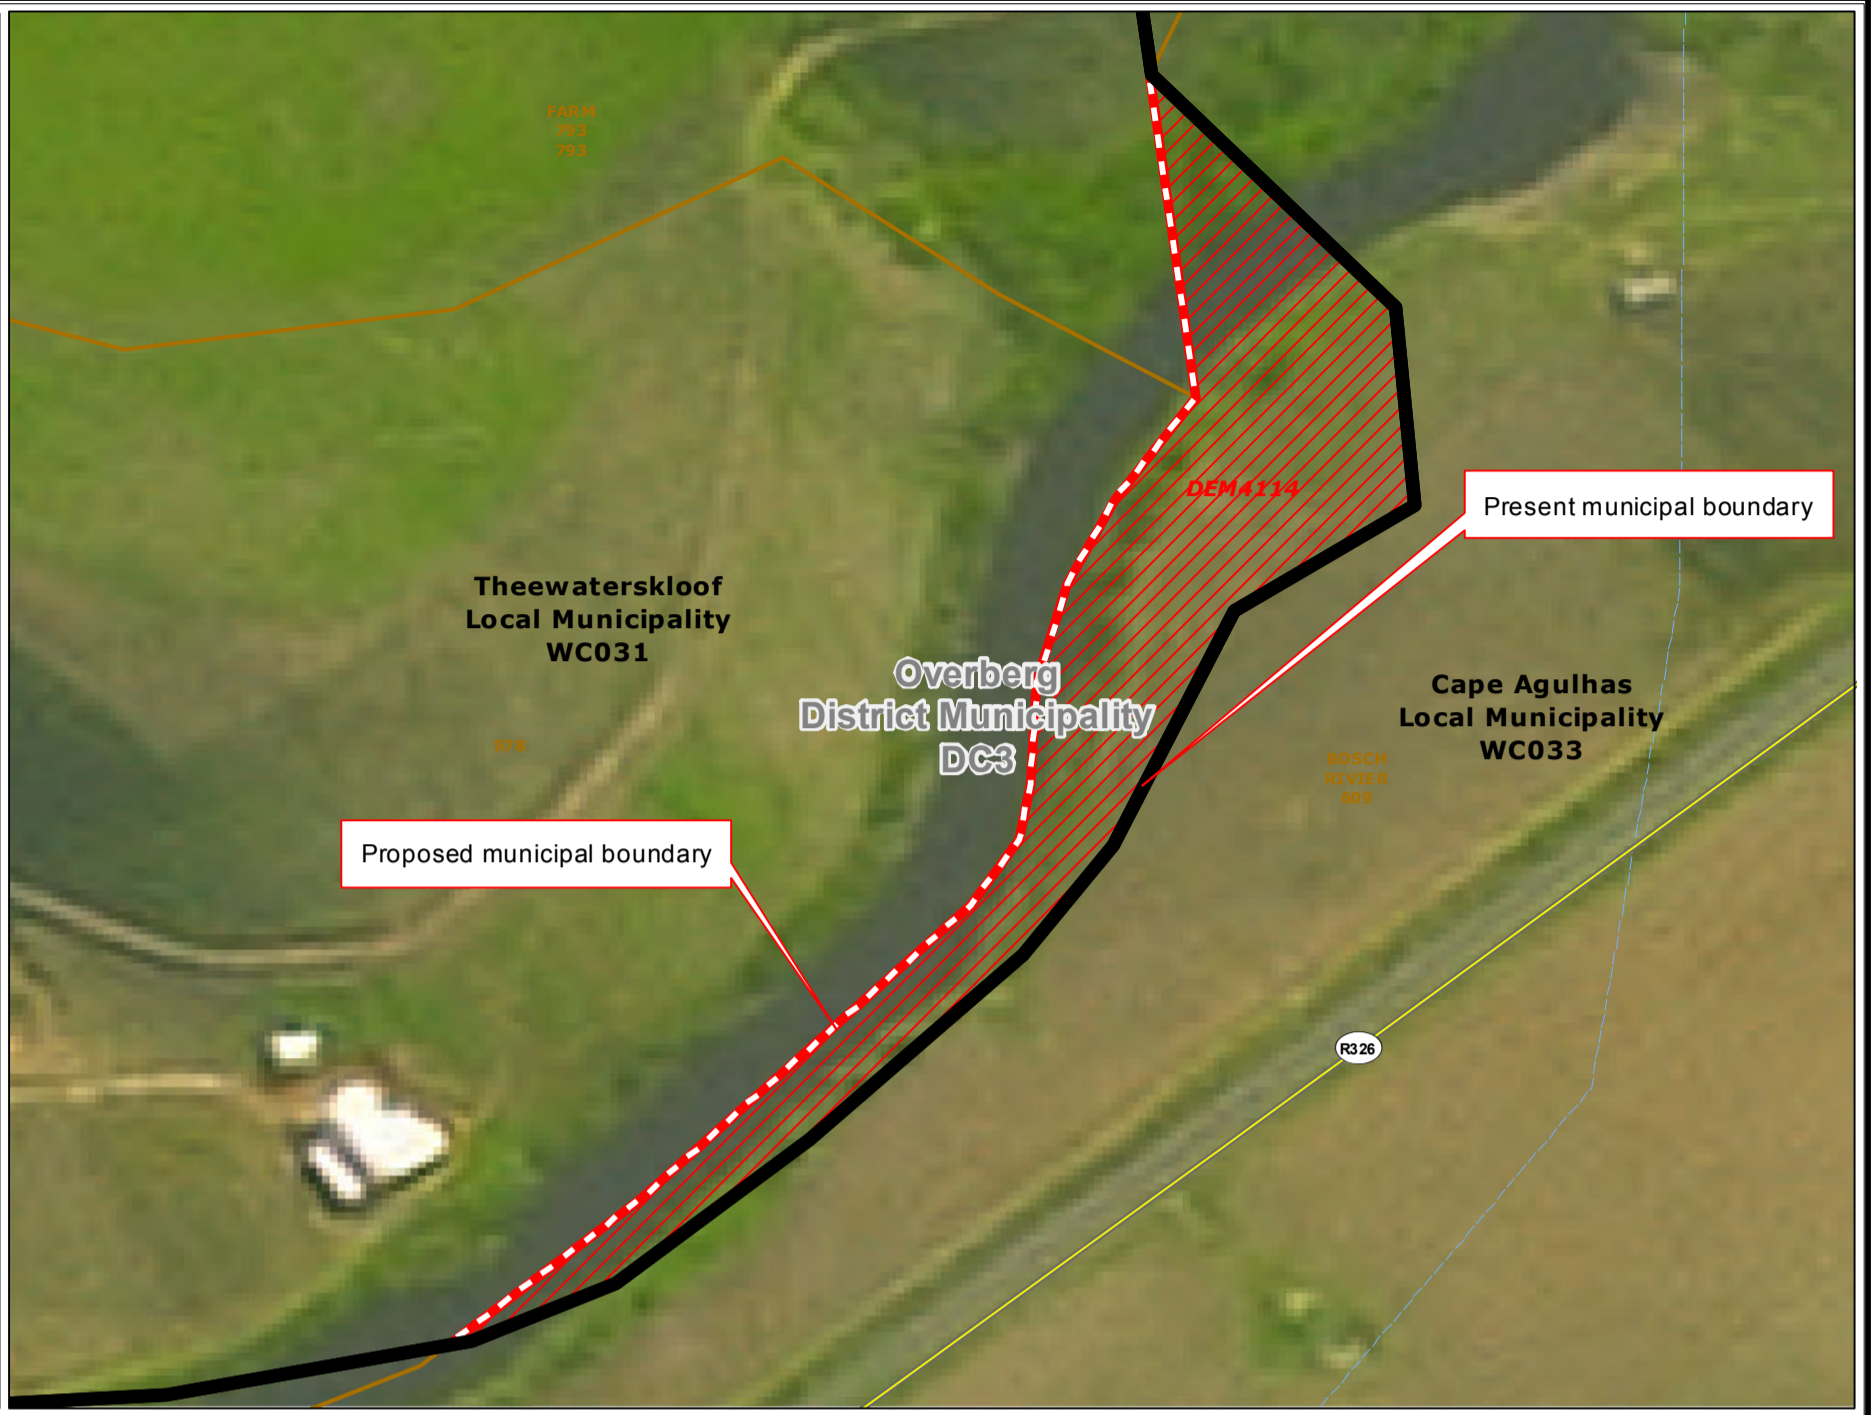

**Redetermination  
of  
municipal  
boundaries**

MAP NUMBER  
**DEM4114**

DATE  
**February 2012**

- Legend**
- District Municipalities
  - Local / Metro Municipalities
  - Proposed boundary change
  - Traditional Council Areas
  - Wards
  - Sub Place
  - Parent Farms
  - Dams
  - National Roads
  - Main Roads
  - Secondary Roads
  - Streets
  - Railways
  - Rivers
  - Towns
  - Schools
  - Health Facilities
  - Police Stations
  - Airports

**PRE SECTION 26  
DESCRIPTION:**

Proposed redetermination of the municipal boundaries of Theewaterskloof Local Municipality (WC031), Cape Agulhas Local Municipality (WC033), by excluding portions of the farm Boschrivier 609 from the municipal area of Theewaterskloof Local Municipality (WC031), by including them into the municipal area of Cape Agulhas Local Municipality (WC033)

O  
V  
E  
R  
B  
E  
R  
G  
D  
I  
S  
T  
R  
I  
C  
T  
M  
U  
N  
I  
C  
I  
P  
A  
L  
M  
A  
P