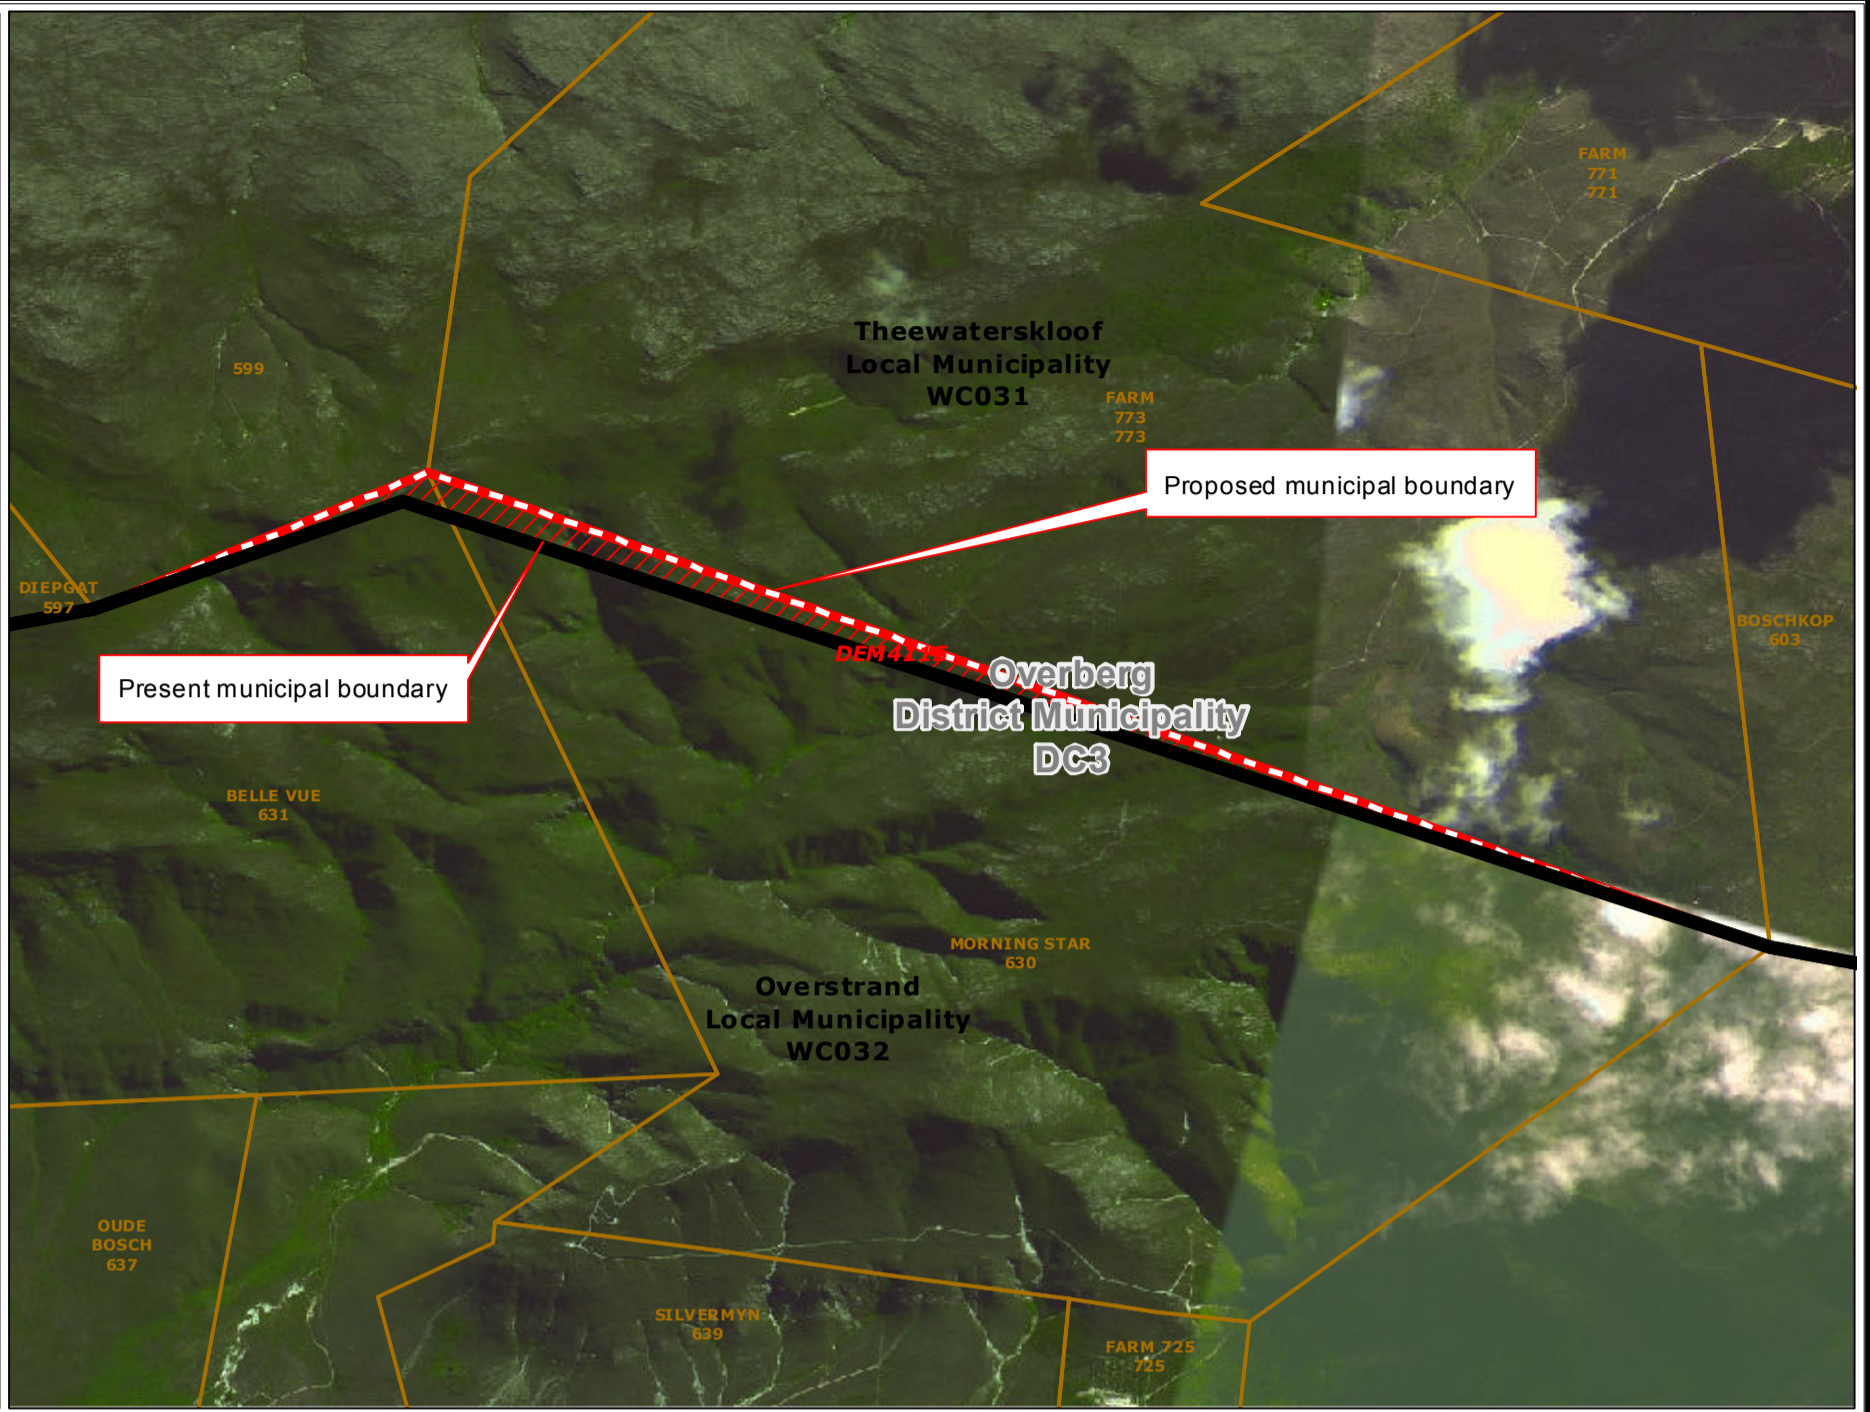

**Redetermination  
of  
municipal  
boundaries**

MAP NUMBER  
**DEM4115**

DATE  
**February 2012**

- Legend**
- District Municipalities
  - Local / Metro Municipalities
  - Proposed boundary change
  - Traditional Council Areas
  - Wards
  - Sub Place
  - Parent Farms
  - Dams
  - National Roads
  - Main Roads
  - Secondary Roads
  - Streets
  - Railways
  - Rivers
  - Towns
  - Schools
  - Health Facilities
  - Police Stations
  - Airports

**PRE SECTION 26  
DESCRIPTION:**

Proposed redetermination of the municipal boundaries of Theewaterskloof Local Municipality (WC031), Overstrand Local Municipality (WC032), by excluding portions of the farms Morning Star 630 Belle Vue 631 from the municipal area of Theewaterskloof Local Municipality (WC031), by including them into the municipal area of Overstrand Local Municipality (WC032)

O  
V  
E  
R  
S  
T  
R  
A  
N  
D  
L  
O  
C  
A  
L  
M  
U  
N  
I  
C  
I  
P  
A  
L  
I  
T  
Y

Proposed redetermination