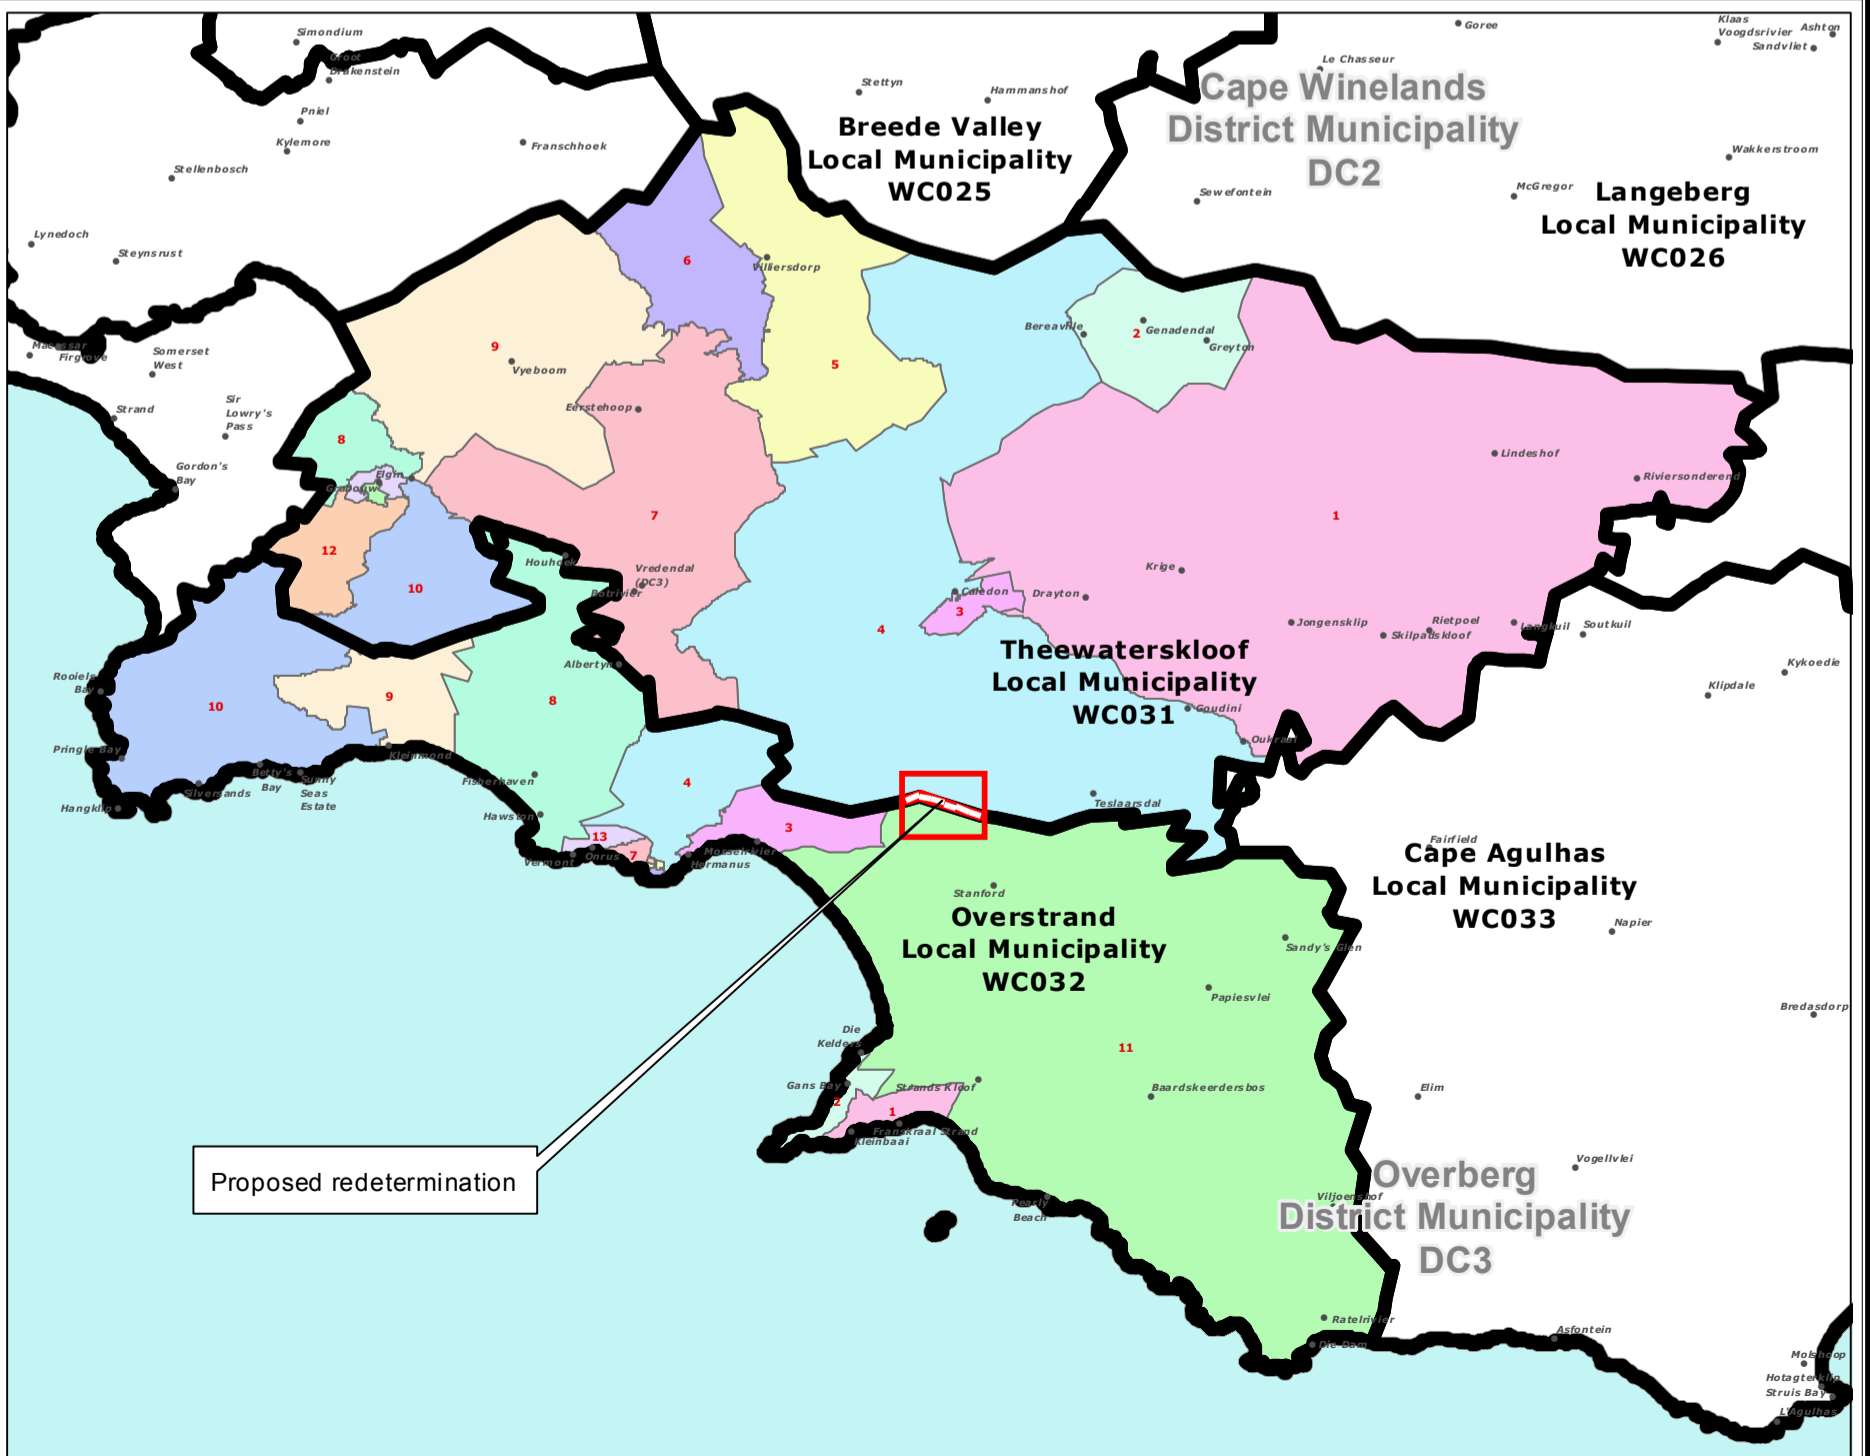

**Redetermination  
of  
municipal  
boundaries**

MAP NUMBER  
**DEM4115**

DATE  
**February 2012**

- Legend**
- District Municipalities
  - Local / Metro Municipalities
  - Proposed boundary change
  - Traditional Council Areas
  - Wards
  - Sub Place
  - Parent Farms
  - Dams
  - National Roads
  - Main Roads
  - Secondary Roads
  - Streets
  - Railways
  - Rivers
  - Towns
  - Schools
  - Health Facilities
  - Police Stations
  - Airports

**PRE SECTION 26  
DESCRIPTION:**

Proposed redetermination of the municipal boundaries of Theewaterskloof Local Municipality (WC031), Overstrand Local Municipality (WC032), by excluding portions of the farms Morning Star 630 Belle Vue 631 from the municipal area of Theewaterskloof Local Municipality (WC031), by including them into the municipal area of Overstrand Local Municipality (WC032)

O  
V  
E  
R  
S  
T  
R  
A  
N  
D  
L  
O  
C  
A  
L  
M  
U  
N  
I  
C  
I  
P  
A  
L  
I  
T  
Y

Proposed redetermination