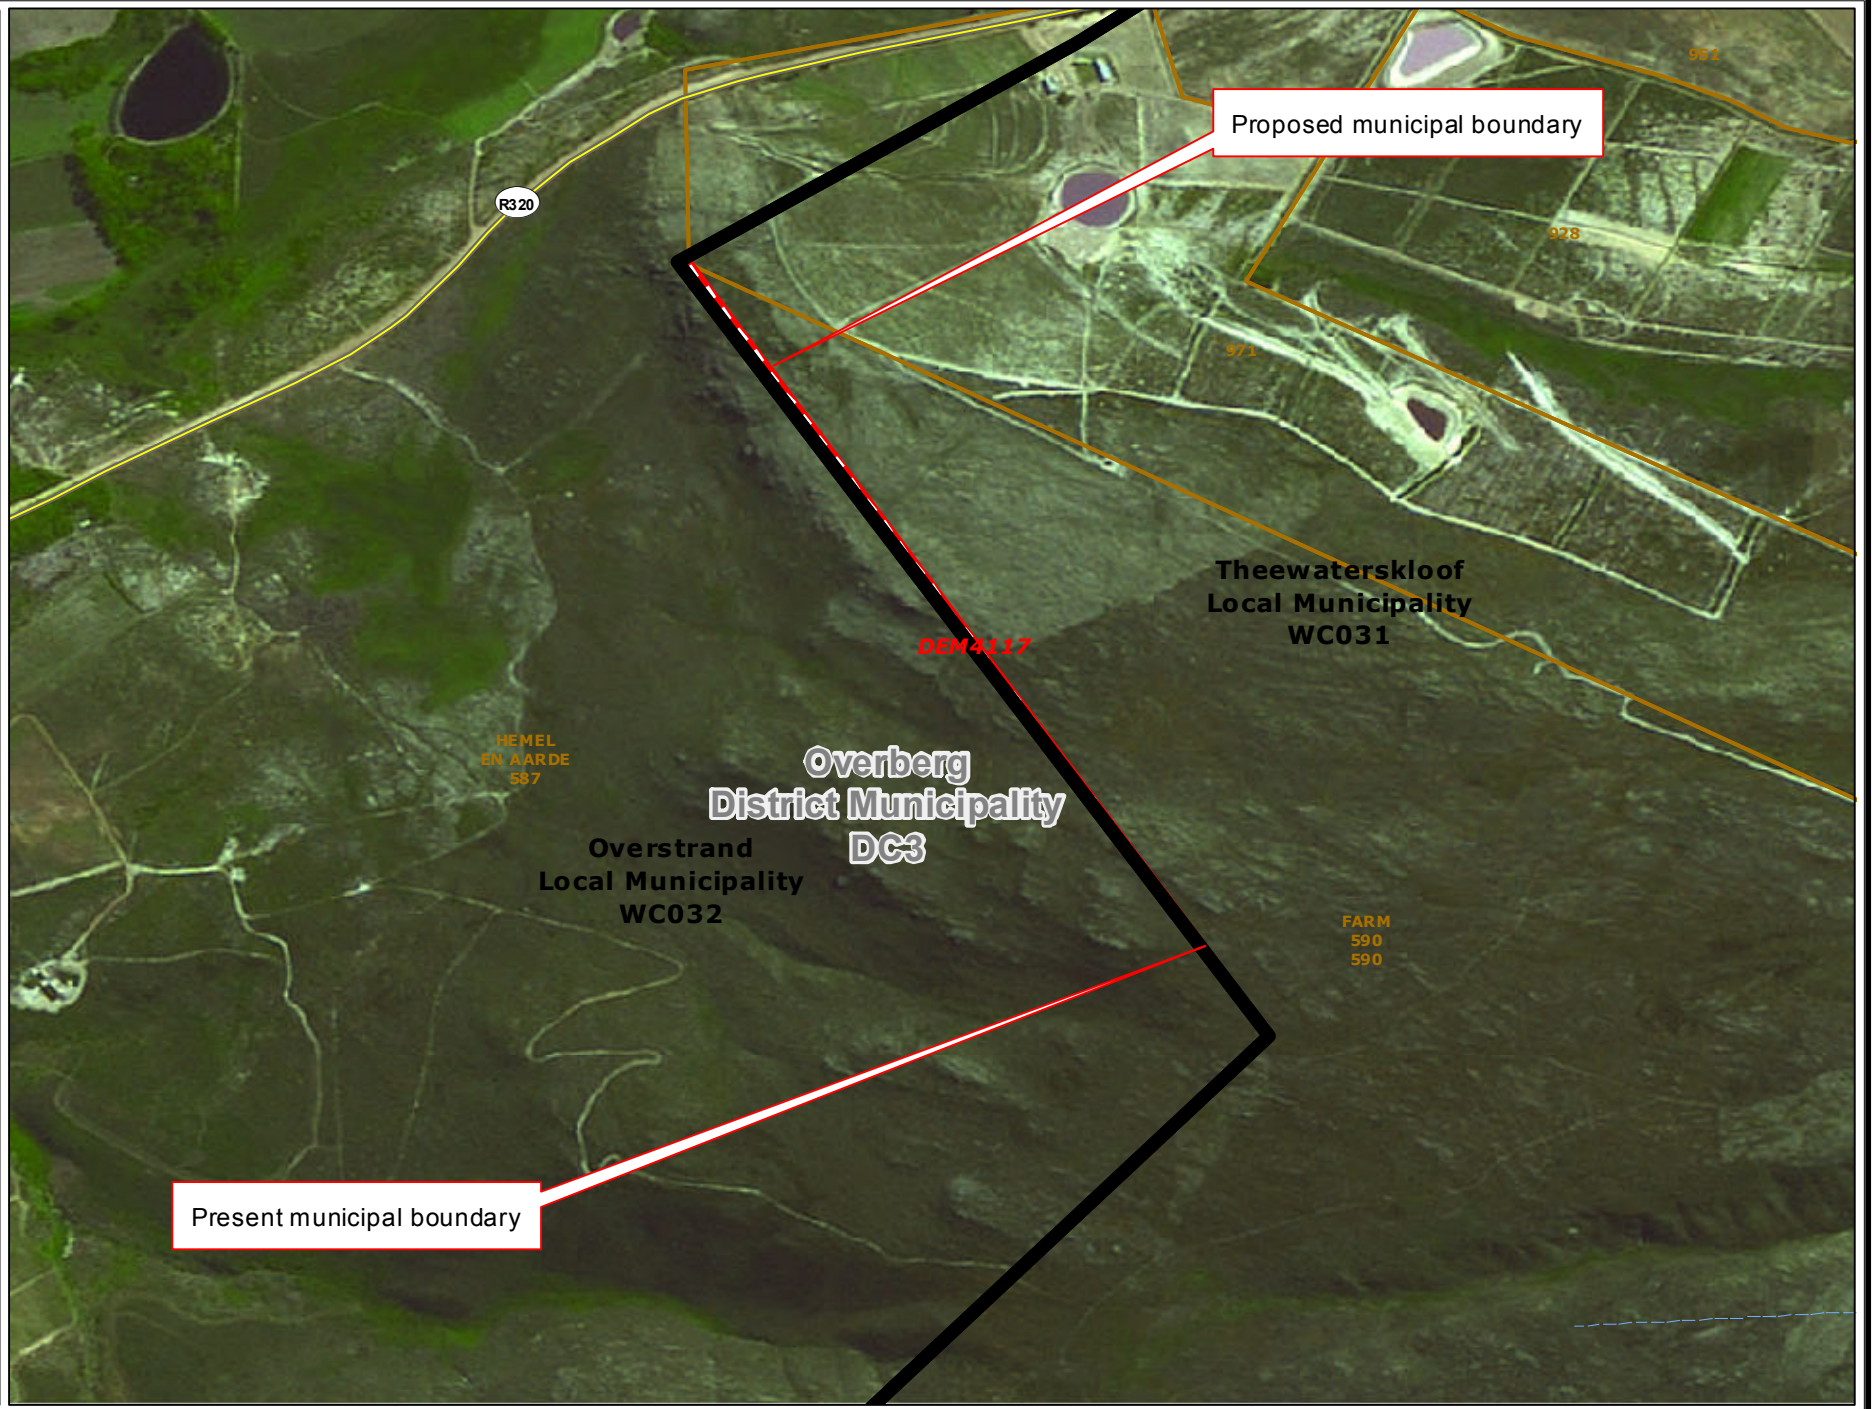

**Redetermination
of
municipal
boundaries**

MAP NUMBER
DEM4117

DATE
February 2012

- Legend**
- District Municipalities
 - Local / Metro Municipalities
 - Proposed boundary change
 - Traditional Council Areas
 - Wards
 - Sub Place
 - Parent Farms
 - Dams
 - National Roads
 - Main Roads
 - Secondary Roads
 - Streets
 - Railways
 - Rivers
 - Towns
 - Schools
 - Health Facilities
 - Police Stations
 - Airports

**PRE SECTION 26
DESCRIPTION:**

Proposed redetermination of the municipal boundaries of Theewaterskloof Local Municipality (WC031), Overstrand Local Municipality (WC032), by excluding portions of the farm Hemel en Aarde 587 from the municipal area of Theewaterskloof Local Municipality (WC031), by including them into the municipal area of Overstrand Local Municipality (WC032)

O
V
E
R
B
E
R
G
D
I
S
T
R
I
C
T
M
U
N
I
C
I
P
A
L
M
A
P