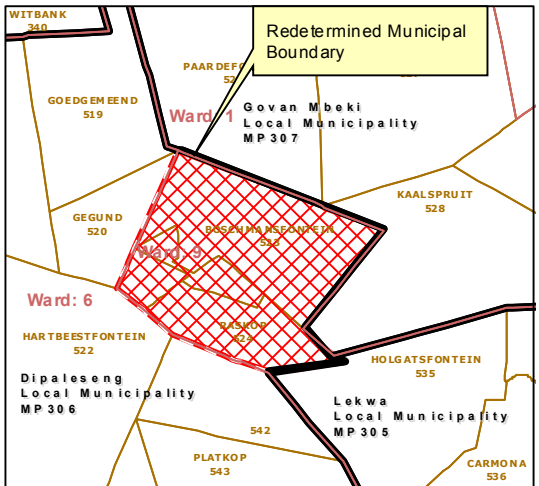

MAP NUMBER

DEM4103

DATE

August 2013

DETAIL OF REDETERMINATION

In terms of Section 21 of the Local Government: Municipal Demarcation Act 27 of 1998 the Municipal Demarcation Board has re-determined the municipal boundaries of Dipaleseng Local Municipality (MP306) and Lekwa Local Municipality (MP305), by excluding the farms Raskop 524, Boschmansfontein 523 and Farm 525 from the municipal area of Lekwa Local Municipality (MP305), and including them into the municipal area of Dipaleseng Local Municipality (MP306)

- Legend**
- Main Place
 - DEM
 - Local/Metro Municipalities
 - District Municipalities
 - Wards
 - Sub Place
 - National Roads
 - Main Roads
 - Secondary Roads
 - Rivers

Additional info relating to this map can be obtained from the Municipal Demarcation Board: