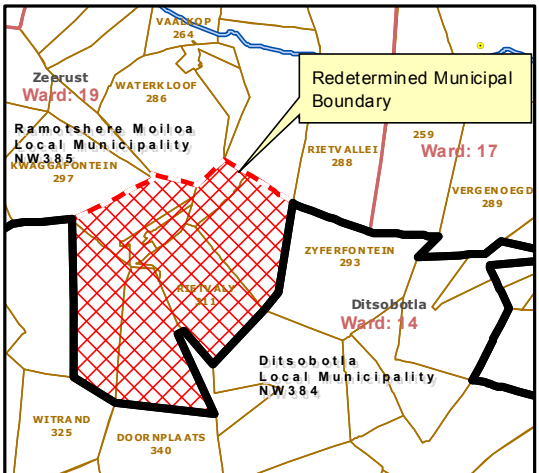

MAP NUMBER
DEM4387

DATE
August 2013

DETAIL OF REDETERMINATION

In terms of Section 21 of the Local Government: Municipal Demarcation Act 27 of 1998 the Municipal Demarcation Board has re-determined the municipal boundaries of Ditsobotla Local Municipality (NW384) and Ramotshere Moiloa Local Municipality (NW385), by excluding the area of Rietvlei and surrounding farms from the municipal area of Ditsobotla Local Municipality (NW384), and by including them into the municipal area of Ramotshere Moiloa Local Municipality (NW385).

- Legend**
- Main Place
 - DEM
 - Local/Metro Municipalities
 - District Municipalities
 - Wards
 - Sub Place
 - National Roads
 - Main Roads
 - Secondary Roads
 - Rivers

Additional info relating to this map can be obtained from the Municipal Demarcation Board: