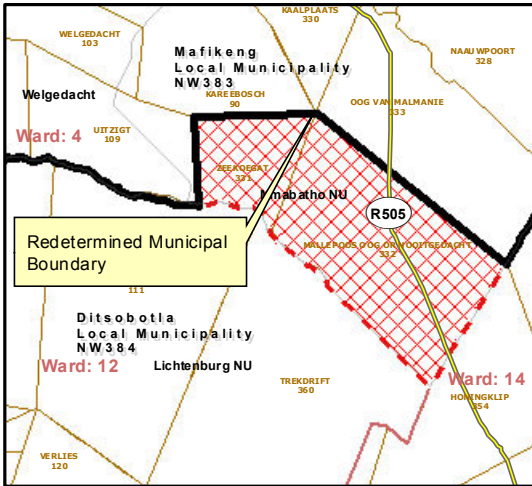

MAP NUMBER

DEM4346

DATE

August 2013

DETAIL OF REDETERMINATION

In terms of Section 21 of the Local Government: Municipal Demarcation Act 27 of 1998 the Municipal Demarcation Board has re-determined the municipal boundaries of Mafikeng Local Municipality (NW383) and Ditsobotla Local Municipality (NW384), by excluding the farms Zeekeogat 331, Mallepoos or Nooitgedacht 332 from the municipal area of Mafikeng Local Municipality (NW383), and by including them into the municipal area of Ditsobotla Local Municipality (NW384).

- Legend**
- Main Place
 - DEM
 - Local/Metro Municipalities
 - District Municipalities
 - Wards
 - Sub Place
 - National Roads
 - Main Roads
 - Secondary Roads
 - Rivers

Additional info relating to this map can be obtained from the Municipal Demarcation Board: