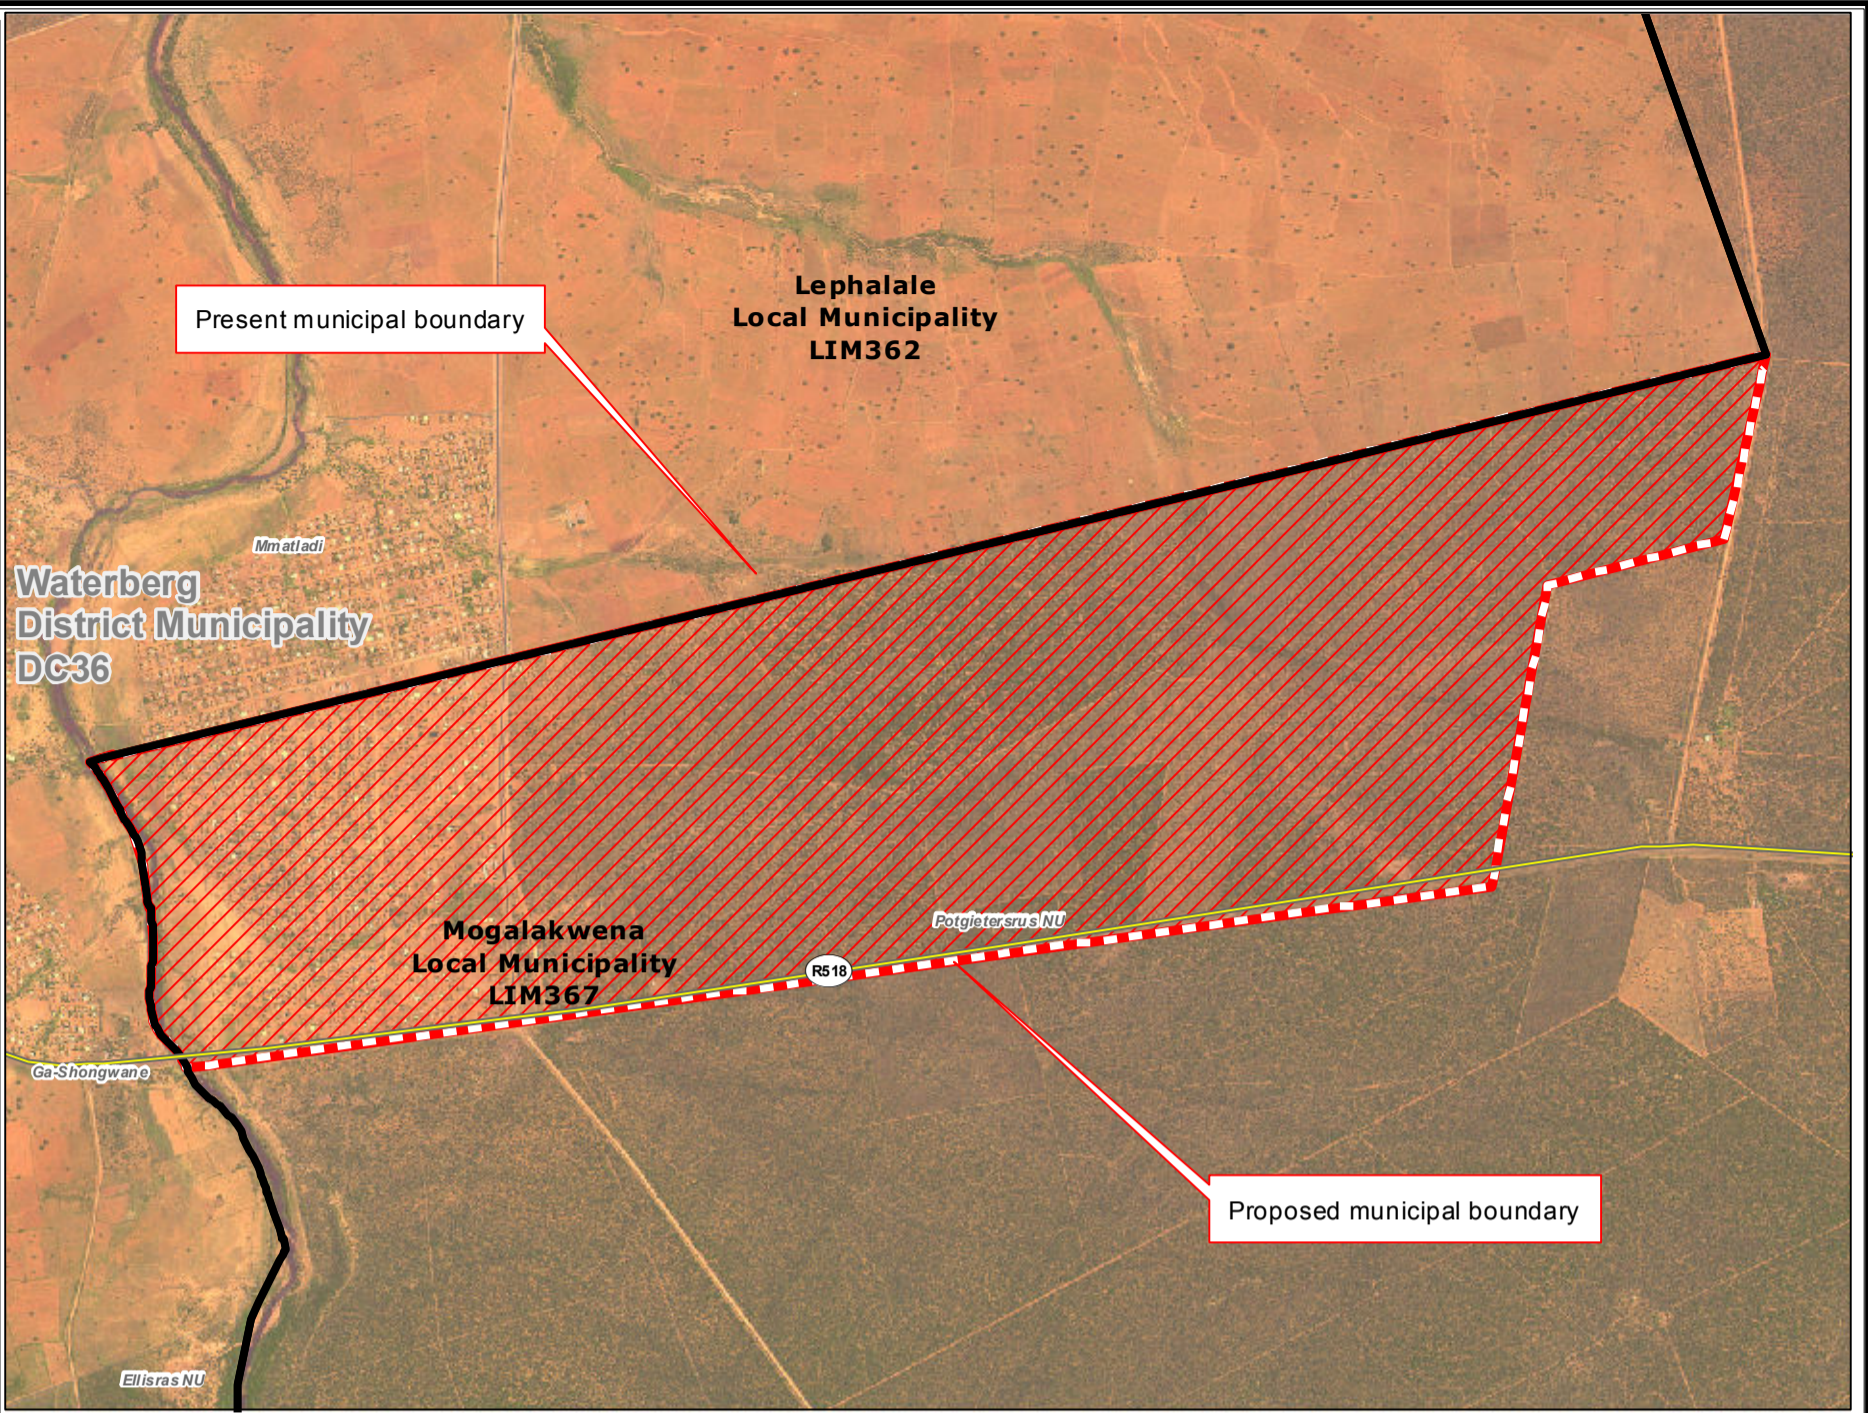

**Redetermination
of
municipal
boundaries**

MAP NUMBER
DEM4389

DATE
November 2012

Legend

- District Municipalities
- Local / Metro Municipalities
- Proposed boundary change
- Traditional Council Areas
- Wards
- Sub Place
- Parent Farms
- Dams
- National Roads
- Main Roads
- Secondary Roads
- Streets
- Railways
- Rivers
- Towns
- Schools
- Health Facilities
- Police Stations
- Airports

**SECTION 26
DESCRIPTION:**

Proposed redetermination of the municipal boundaries of Mogalakwena Local Municipality (LIM367) and Lephalale Local Municipality (LIM362), by excluding the entire farm Kroonstad 468 from the municipal area of Mogalakwena Local Municipality (LIM367), and by including them into the municipal area of Lephalale Local Municipality (LIM362),