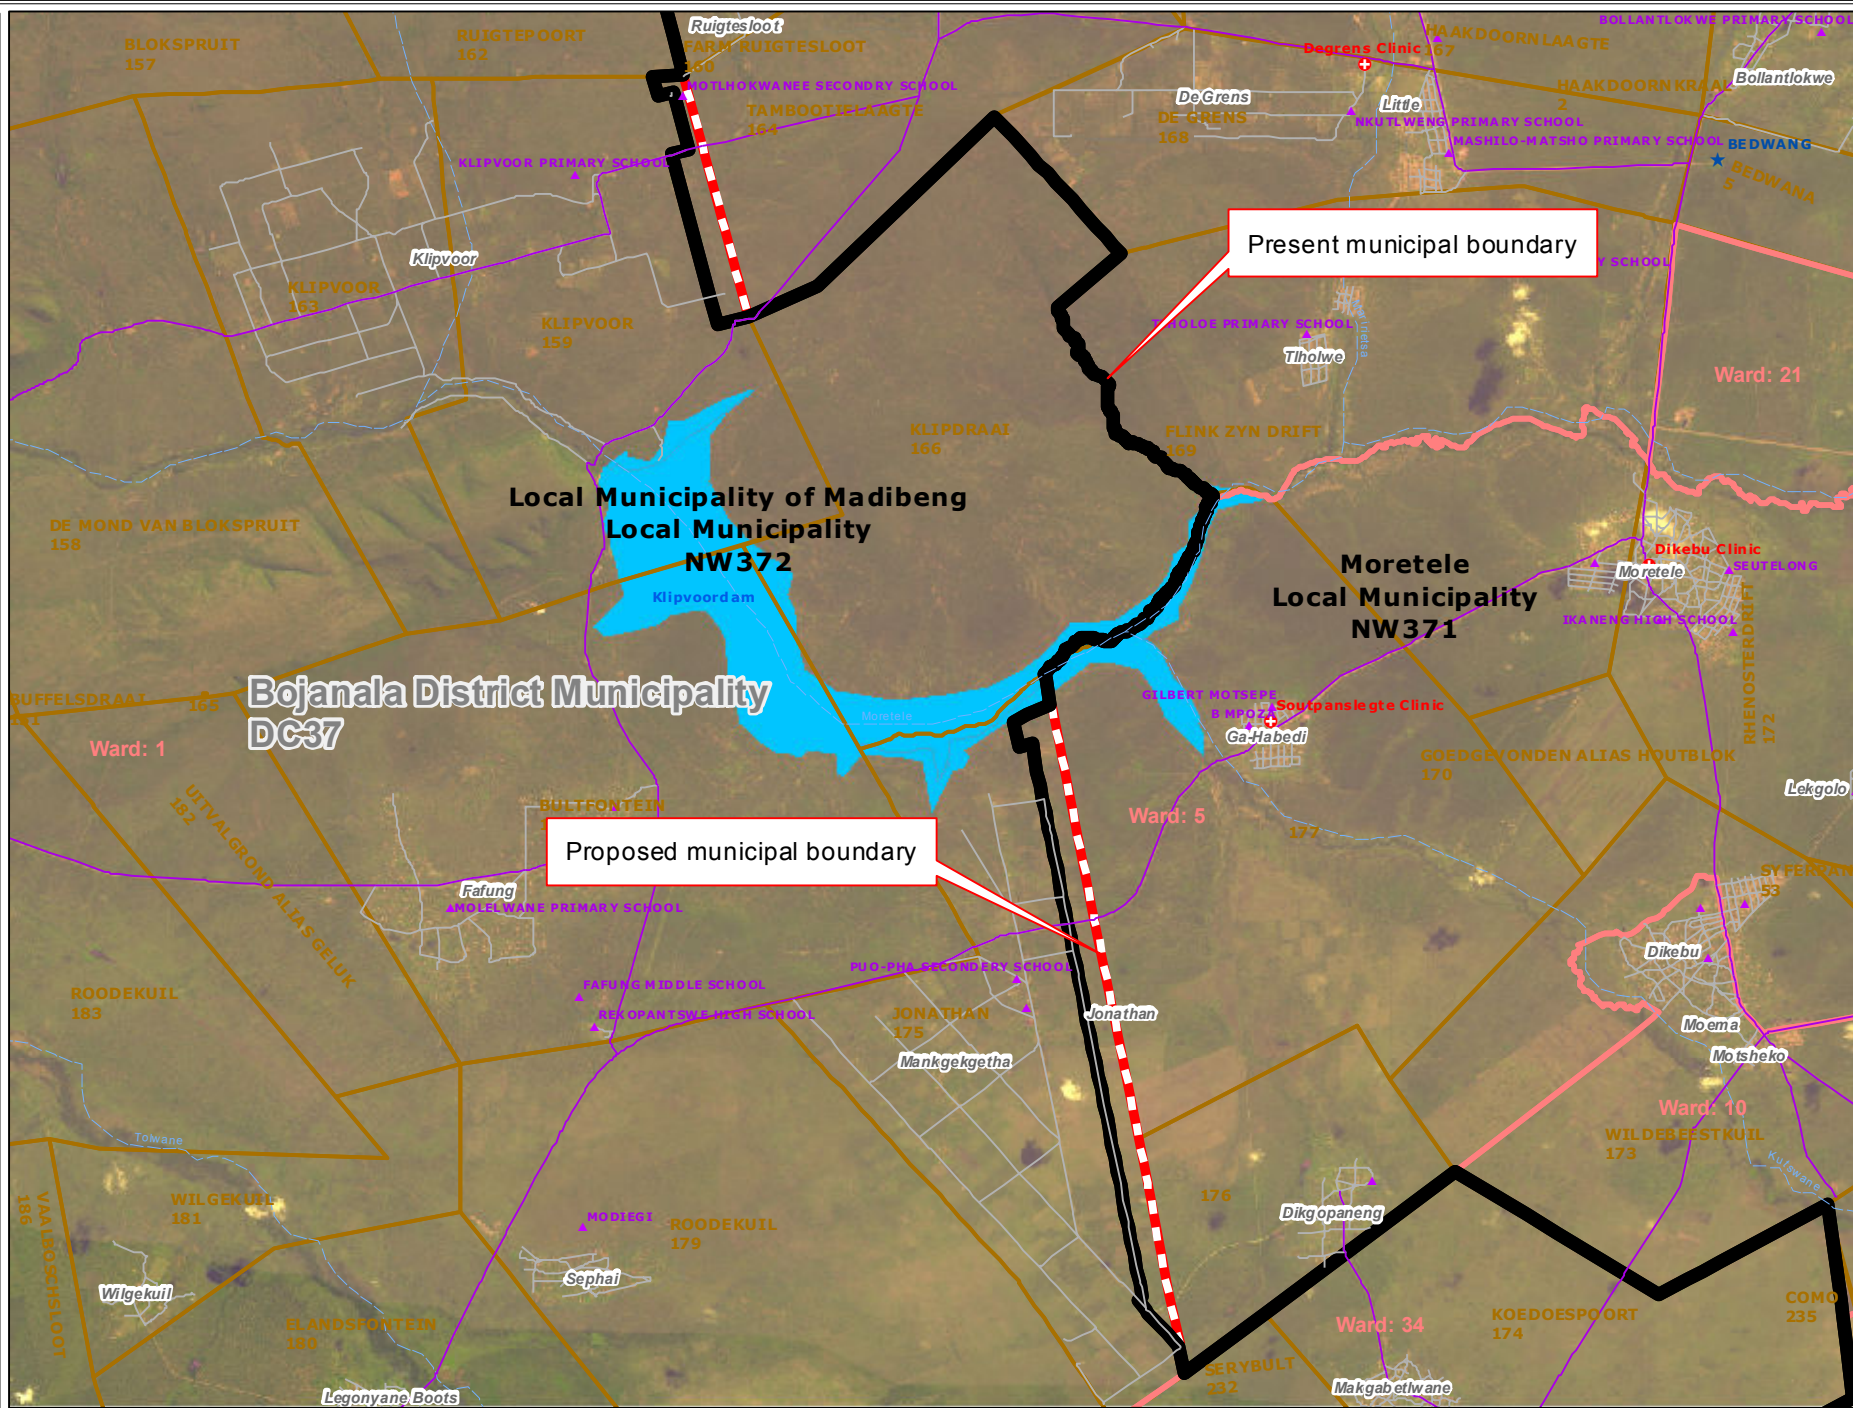

Redetermination of municipal boundaries

MAP NUMBER
DEM2260

DATE
November 2012

- Legend**
- District Municipalities
 - Local / Metro Municipalities
 - Proposed boundary change
 - Traditional Council Areas
 - Wards
 - Sub Place
 - Parent Farms
 - Dams
 - National Roads
 - Main Roads
 - Secondary Roads
 - Streets
 - Railways
 - Rivers
 - Towns
 - Schools
 - Health Facilities
 - Police Stations
 - Airports

SECTION 26 DESCRIPTION:

Proposed redetermination of the municipal boundaries of Moretele Local Municipality (NW371) and Madibeng Local Municipality (NW372) Bojanala District Municipality, by aligning the municipal boundary to cadastre affecting farm JONATHAN 175 and KLIPVOOR 159 in Moretele Local Municipality (NW373)