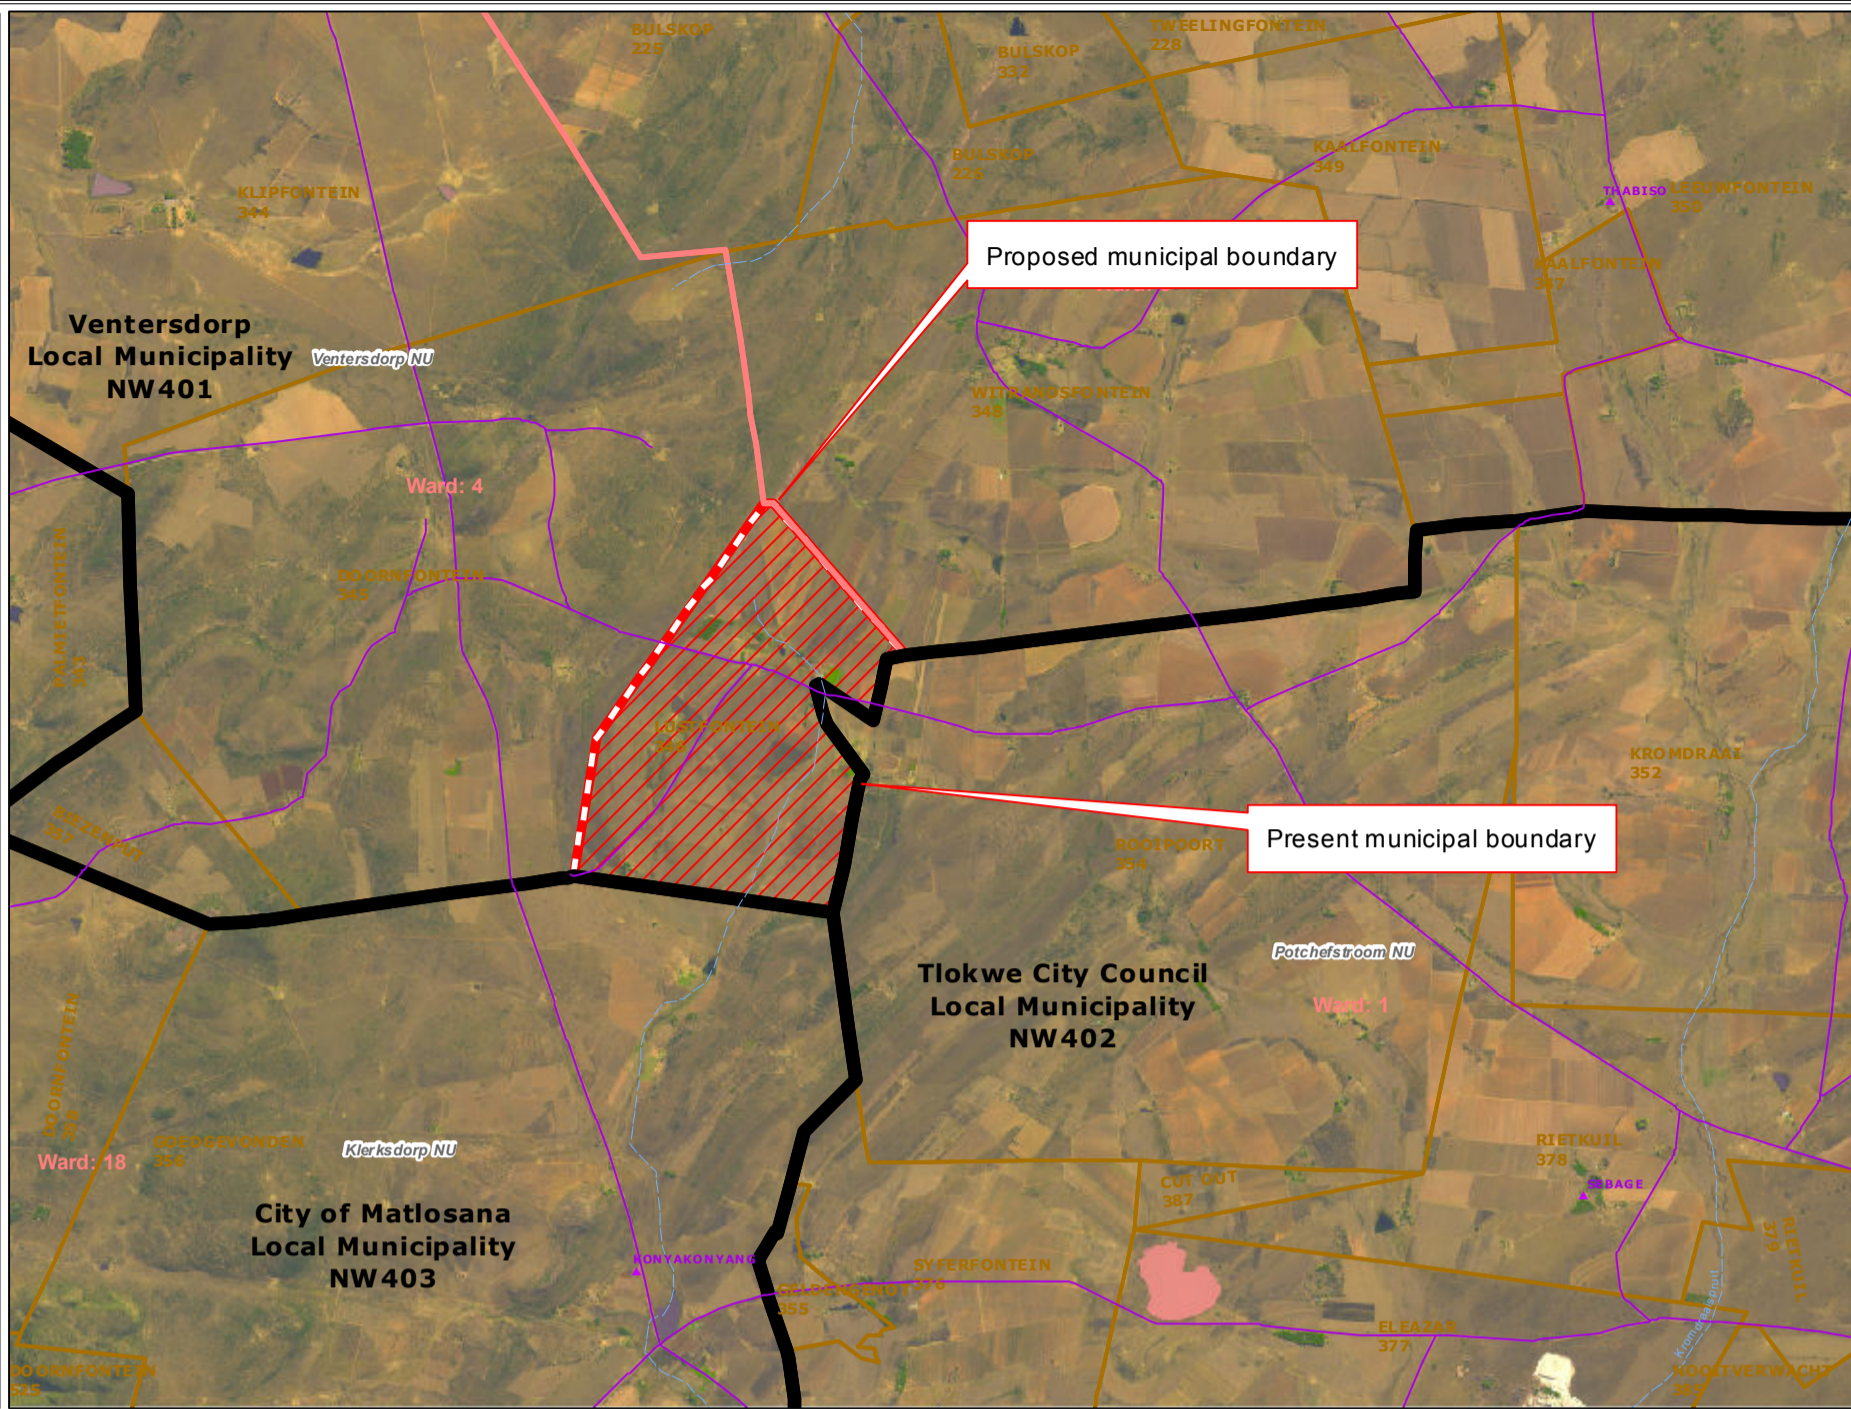

# Redetermination of municipal boundaries

MAP NUMBER  
**DEM2269**

DATE  
**November 2012**

- Legend**
- District Municipalities
  - Local / Metro Municipalities
  - Proposed boundary change
  - Traditional Council Areas
  - Wards
  - Sub Place
  - Parent Farms
  - Dams
  - National Roads
  - Main Roads
  - Secondary Roads
  - Streets
  - Railways
  - Rivers
  - Towns
  - Schools
  - Health Facilities
  - Police Stations
  - Airports

## SECTION 26 DESCRIPTION:

Proposed redetermination of the municipal boundaries of Ventersdorp Local Municipality (NW401) and Tlokwe City Council Local Municipality (NW402) by excluding the farm Lustfontein 346 from the municipal area of Ventersdorp Local Municipality (NW401) and by including them into the municipal area of Tlokwe City Council Local Municipality (NW402).